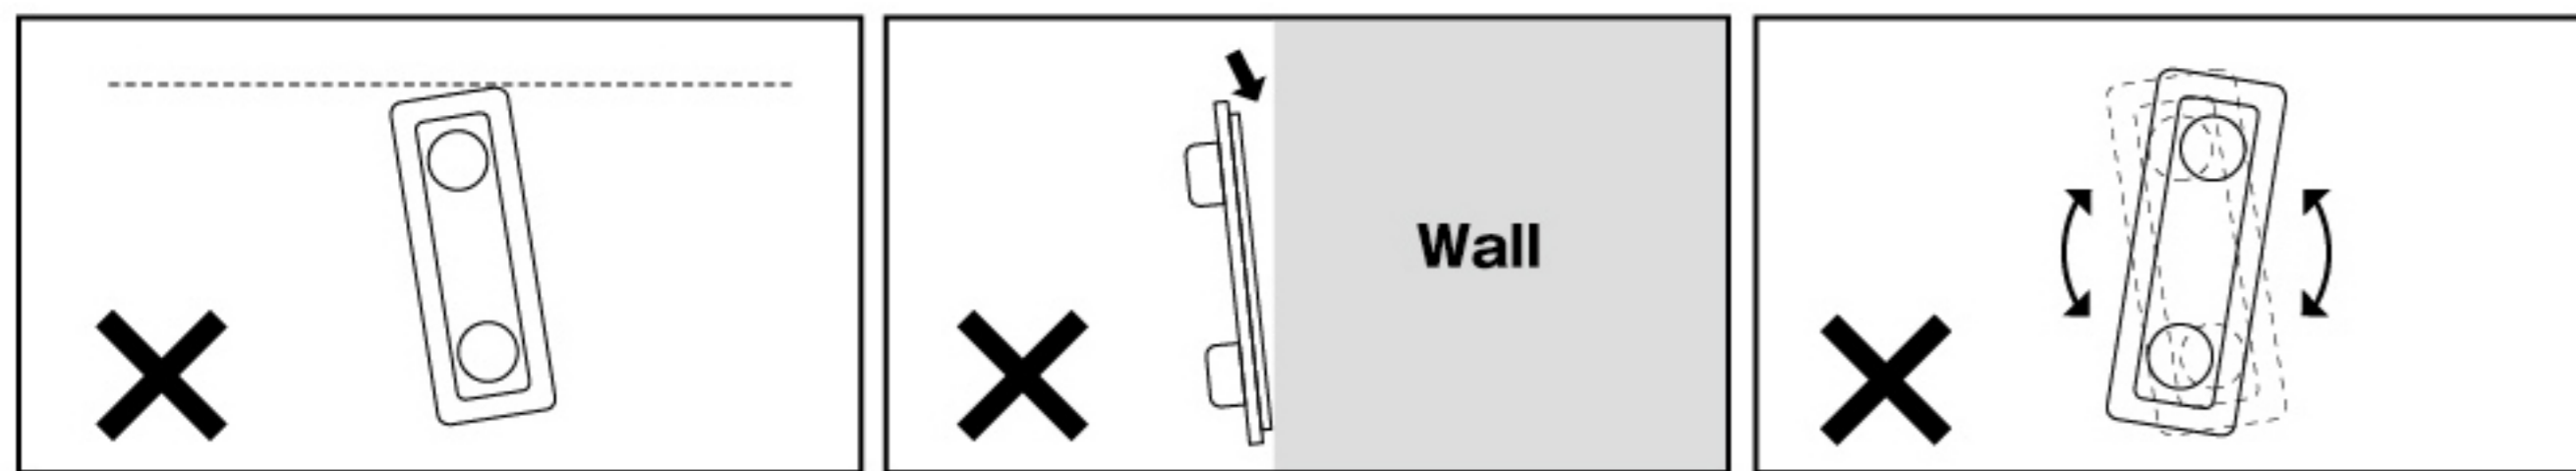

PRODUCT NUMBER 10068:WH 10069:BK

Cushion attachment position