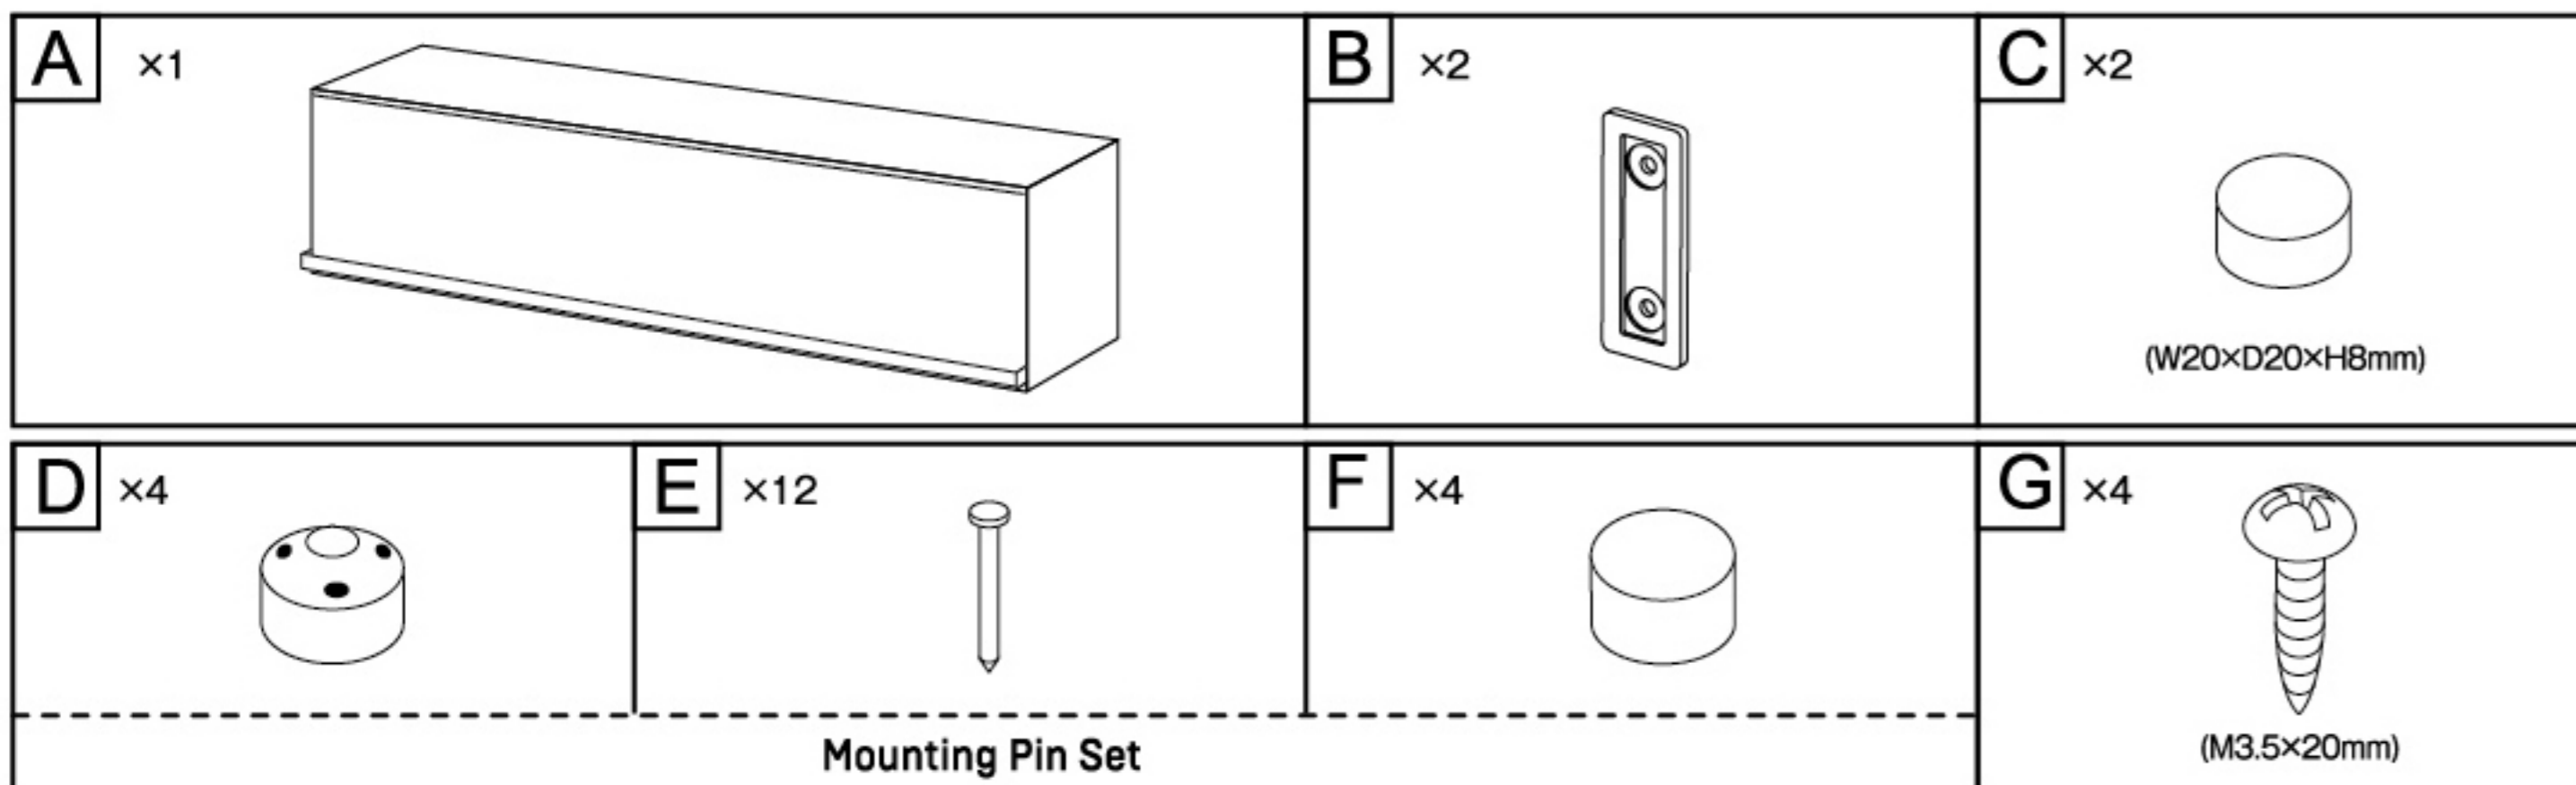

PRODUCT NUMBER 10068:WH 10069:BK

Cushion attachment position