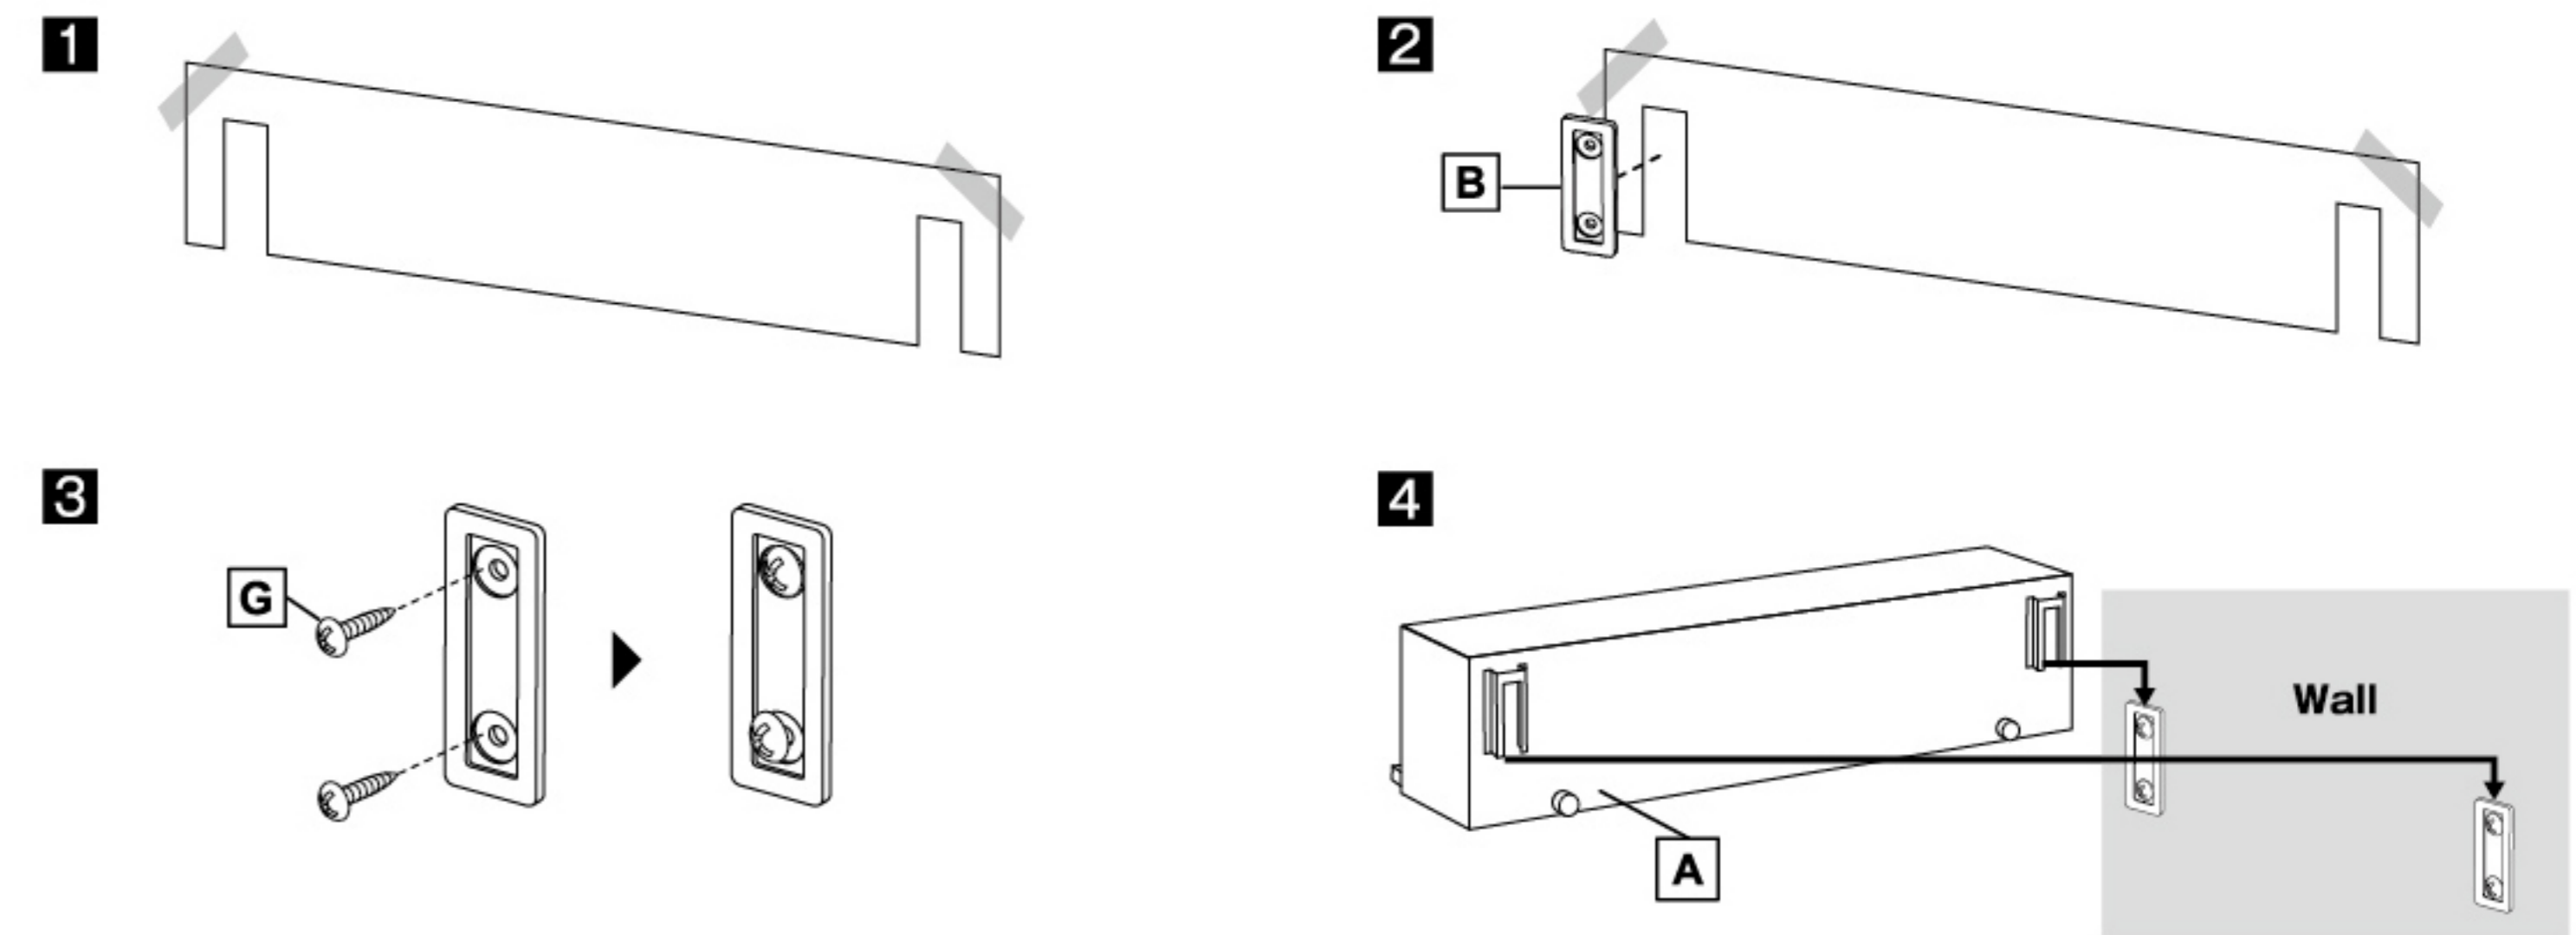

How To Install With Screw