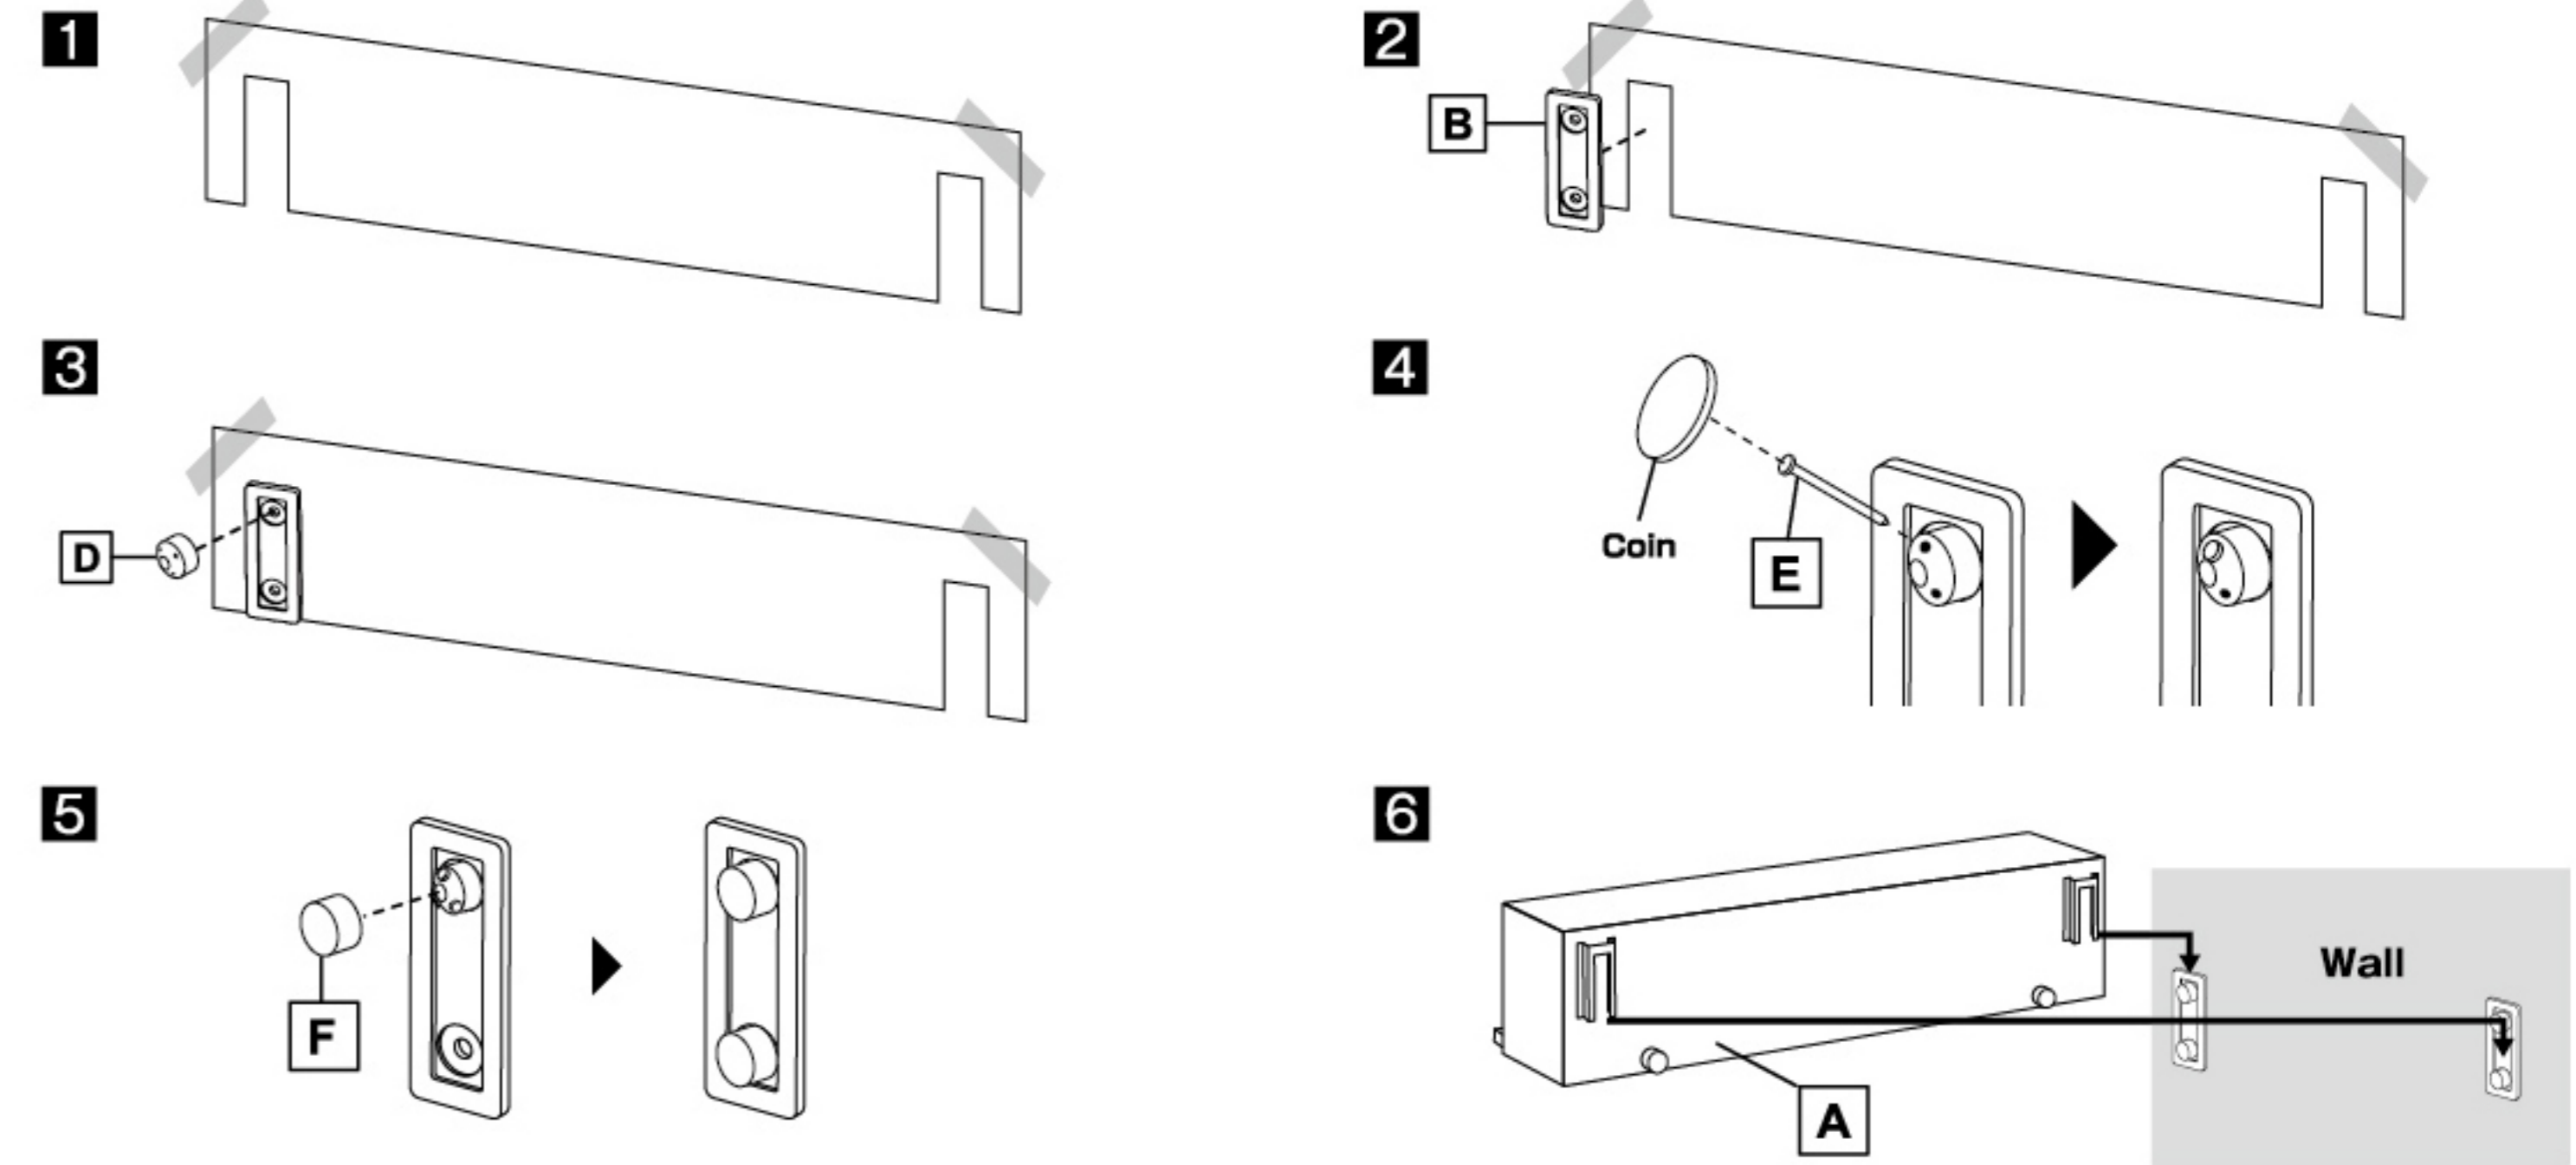

How To Attach Pins To Gypsum Board