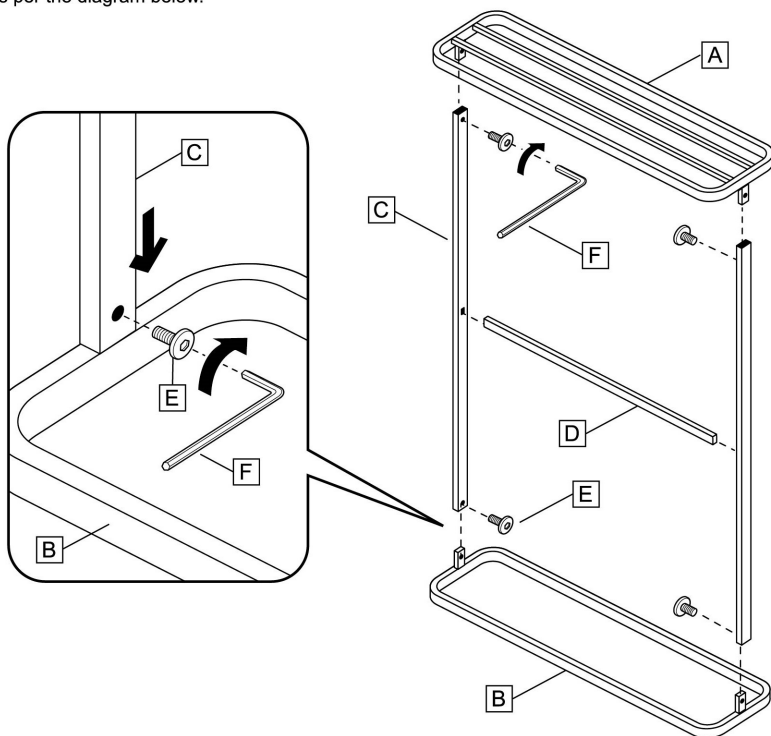

BATH TOWEL HANGER

ZK-006 E

Thank you for purchasing this product. Please read the instructions carefully before use to ensure safe and satisfactory operation of this product.

Pack contents

Please check you have all the parts before beginning assembly.

Fitting instructions

Assemble as per the diagram below.

WARNING!

Maximum Loading Weight 2 lbs (1 kg)

The fittings pack contains small items which should be kept away from young children.

Care and maintenance