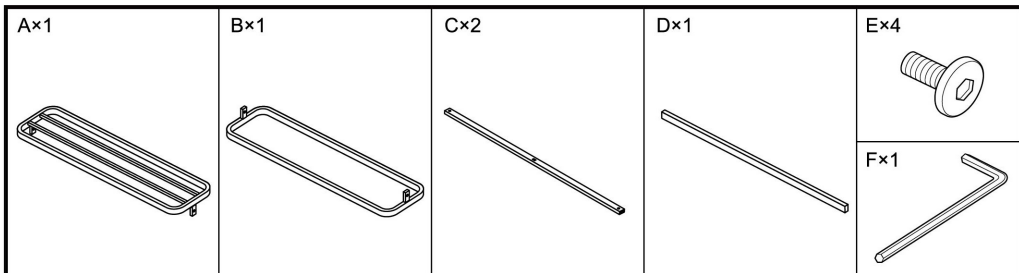

BATH TOWEL HANGER

ZK-006 E

Thank you for purchasing this product. Please read the instructions carefully before use to ensure safe and satisfactory operation of this product.

Pack contents

Please check you have all the parts before beginning assembly.

Fitting instructions

Assemble as per the diagram below.

WARNING!

Maximum Loading Weight 2 lbs (1 kg)

The fittings pack contains small items which should be kept away from young children.

Care and maintenance