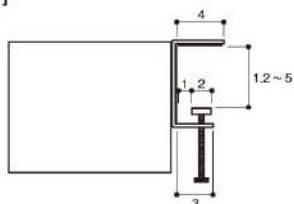

[UNIT : cm]

[Side View]

[Top View]