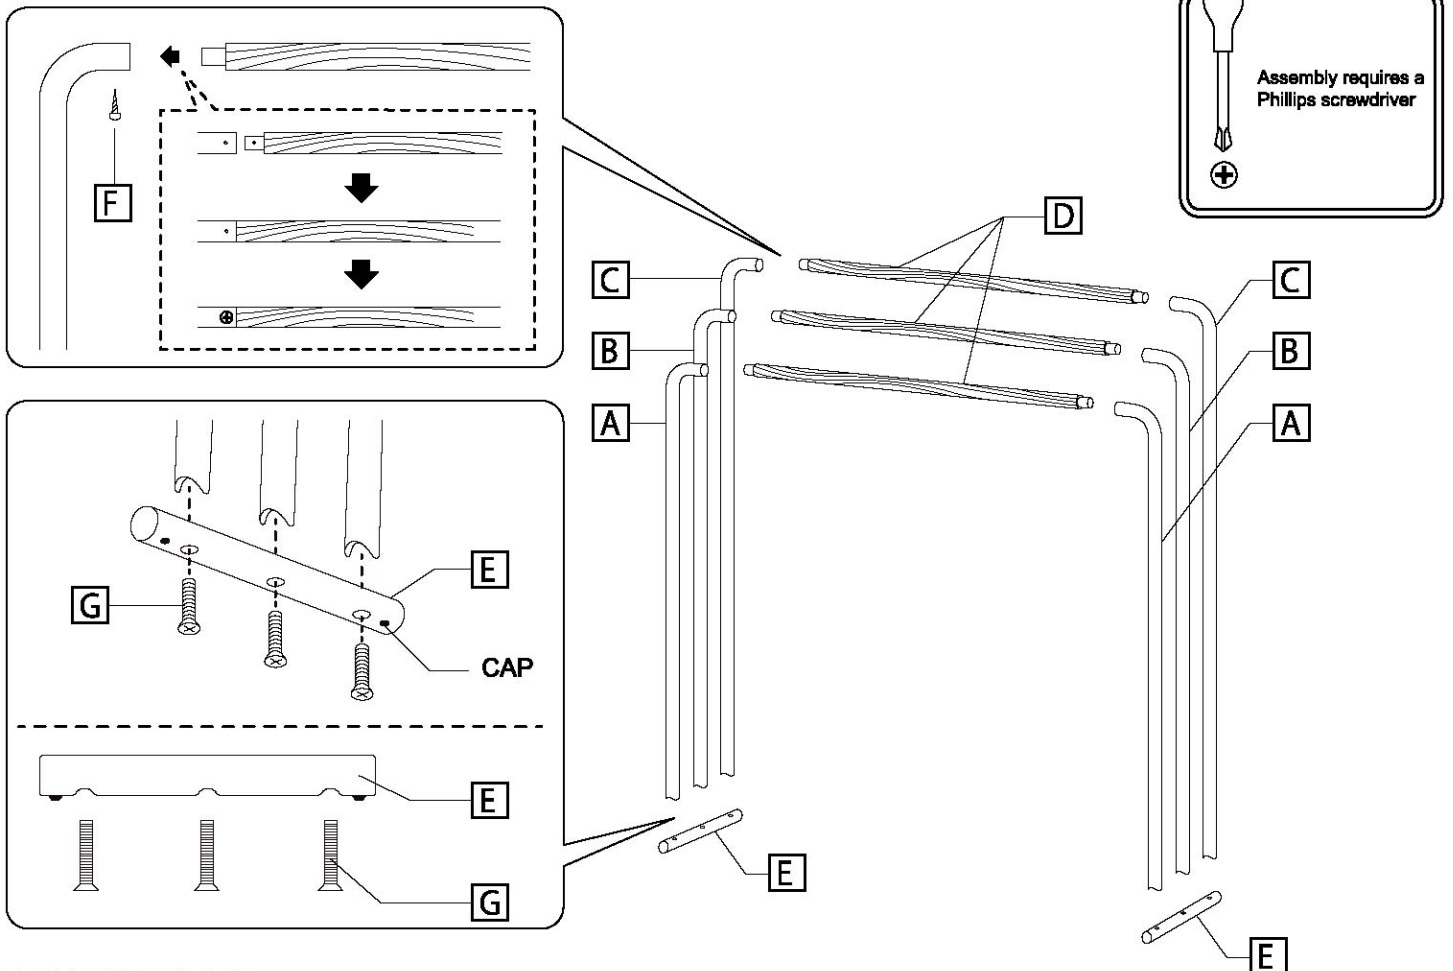

# PLAIN BATH TOWEL HANGER

ZK-042E

Thank you for purchasing this product. Please read the instructions carefully before use to ensure safe and satisfactory operation of this product.

## Pack contents

Please check you have all the parts before beginning assembly.

A×2  S	B×2  M	C×2  L	D×3 	F×6 
			E×2 	G×6 

## Fitting instructions

Assemble as per the diagram below.

## WARNING!

Maximum Loading weight 2 lbs (1 kg) X 3

The fittings pack contains small items which should be kept away from young children