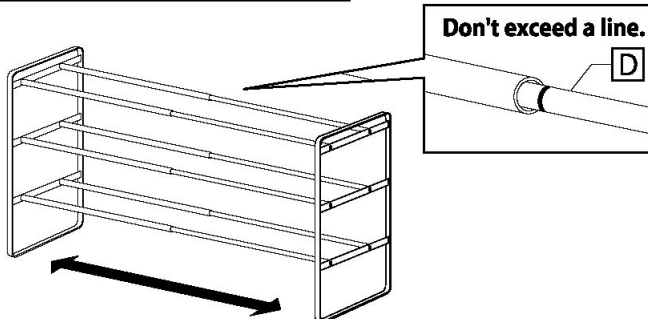

frame EXTENDED SHOES RACK 3 STEPS

ZK-039E

Thank you for purchasing this product. Please read the instructions carefully before use to ensure safe and satisfactory operation of this product.

Pack contents

Please check you have all the parts before beginning assembly.

A×1		B×1		C×6		E×12	
				D×6		F×2	

Fitting instructions

Assemble as per the diagram below.

WARNING!

Maximum Loading weight 6 lbs (3 kg) X 3 step