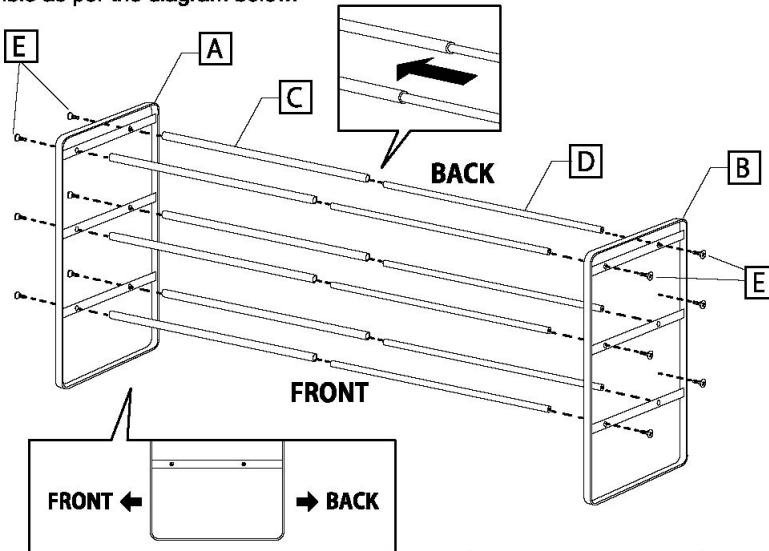

frame EXTENDED SHOES RACK 3 STEPS

ZK-039E

Thank you for purchasing this product. Please read the instructions carefully before use to ensure safe and satisfactory operation of this product.

Pack contents

Please check you have all the parts before beginning assembly.

A×1		B×1		C×6		E×12	
				D×6		F×2	

Fitting instructions

Assemble as per the diagram below.

WARNING!

Maximum Loading weight 6 lbs (3 kg) X 3 step