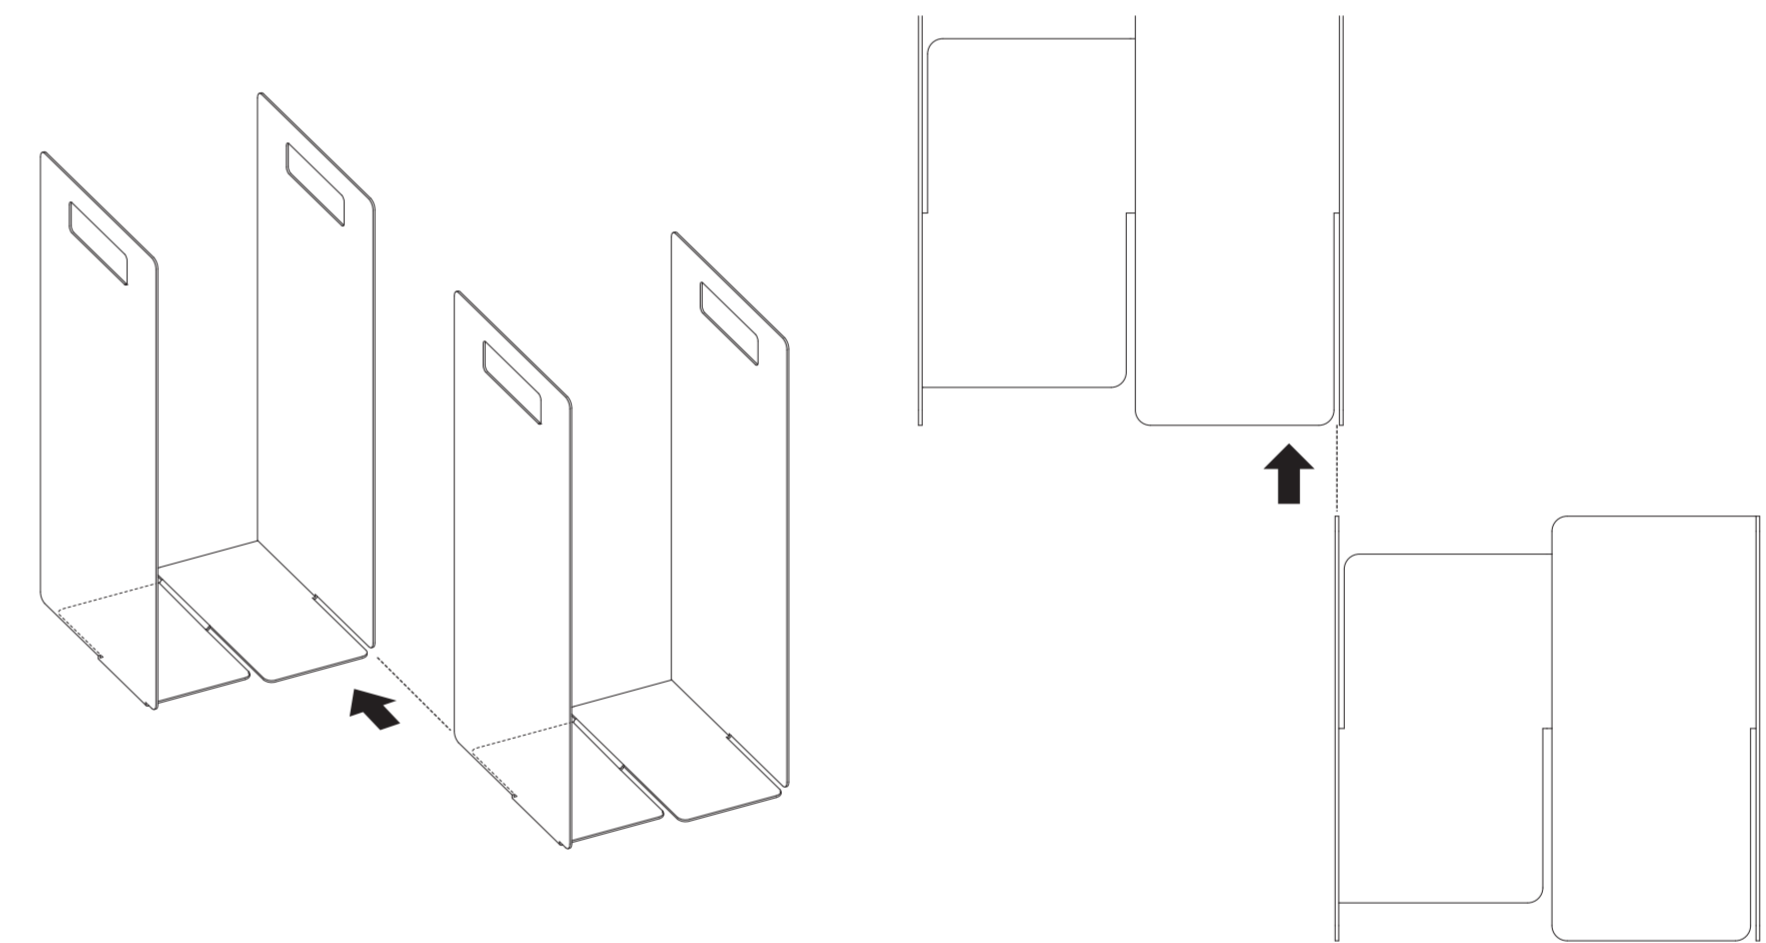

For face towel storage: up to approximately 7 cm in width

2set

For bath towel storage: up to approximately 14 cm in width

**EN/
Tower Towel Organizers
(Set of 2)**

SIZE
W 14.5 x D 14.5 x H 30 cm

MATERIAL
Steel

**Made in China.
Designed in Japan.**

**FR/
Tower Organiseurs De
Serviettes (Set de 2)**

TAILLE
W 14.5 x D 14.5 x H 30 cm

MATÉRIEL
Acier

**Fabriqué en Chine.
Conçu au Japon.**

**DE/
Tower Handtuch-Organiz-
er (2er Set)**

GRÖSSE
B 14.5 x T 14.5 x H 30 cm

MATERIAL
Stahl

**Hergestellt in China.
Entworfen in Japan.**

**IT/
Tower Organizer per Ascii-
ugamani (Set di 2)**

DIMENSIONI
L 14.5 x P 14.5 x H 30 cm

MATERIALE
Acciaio

**Prodotto in Cina.
Progettato in Giappone.**