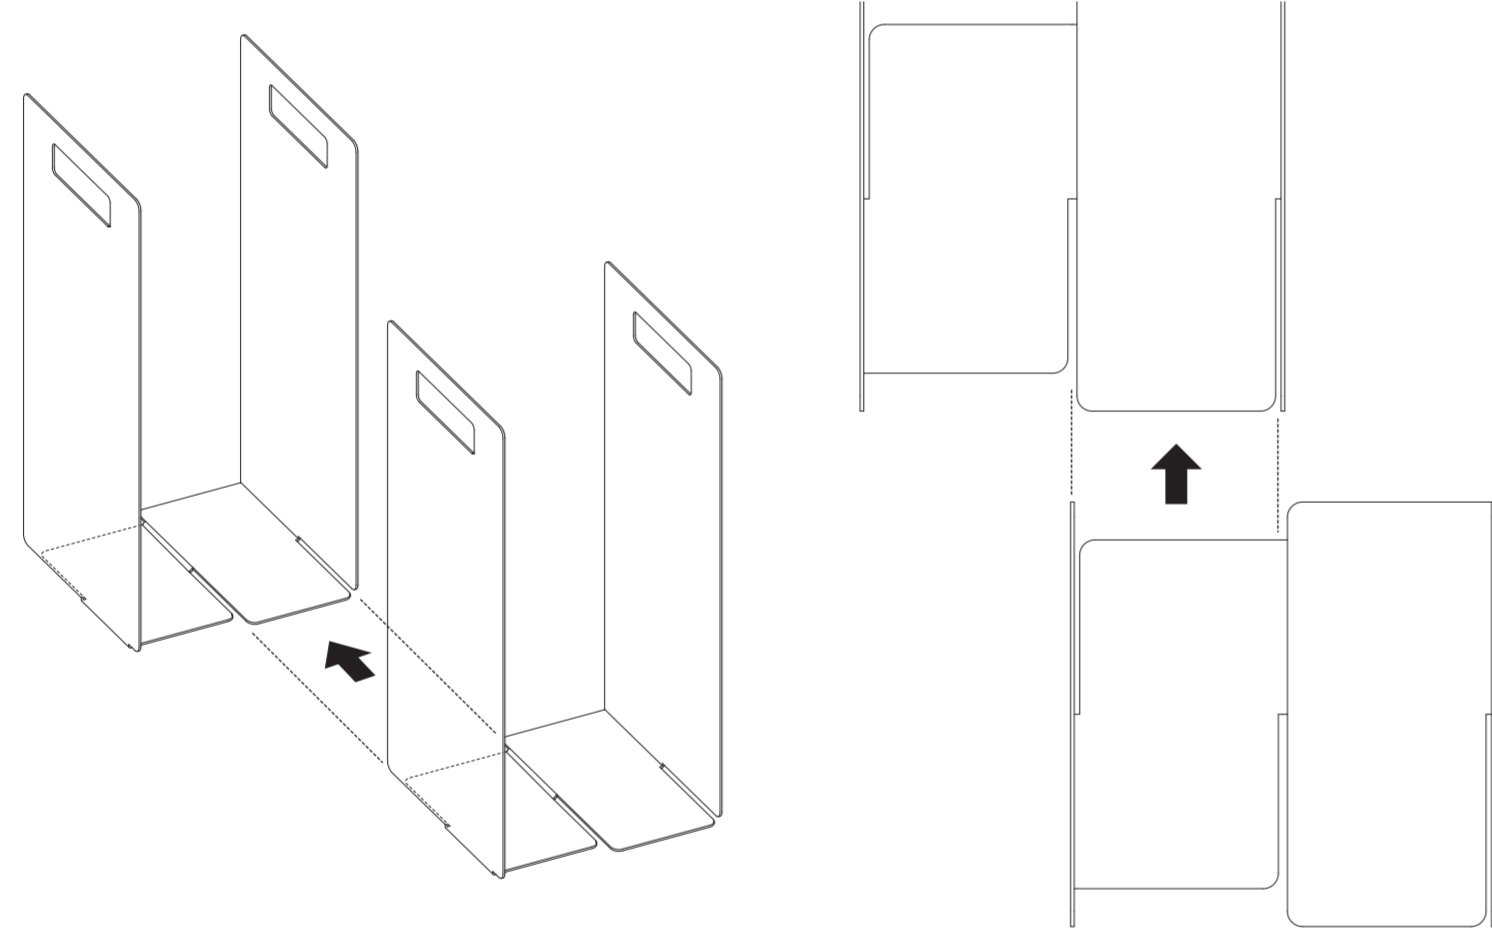

For face towel storage: up to approximately 7 cm in width

2set

For bath towel storage: up to approximately 14 cm in width

**EN/
Tower Towel Organizers
(Set of 2)**

SIZE
W 14.5 x D 14.5 x H 30 cm

MATERIAL
Steel

**Made in China.
Designed in Japan.**

**FR/
Tower Organiseurs De
Serviettes (Set de 2)**

TAILLE
W 14.5 x D 14.5 x H 30 cm

MATÉRIEL
Acier

**Fabriqué en Chine.
Conçu au Japon.**

**DE/
Tower Handtuch-Organiz-
er (2er Set)**

GRÖSSE
B 14.5 x T 14.5 x H 30 cm

MATERIAL
Stahl

**Hergestellt in China.
Entworfen in Japan.**

**IT/
Tower Organizer per Ascii-
ugamani (Set di 2)**

DIMENSIONI
L 14.5 x P 14.5 x H 30 cm

MATERIALE
Acciaio

**Prodotto in Cina.
Progettato in Giappone.**