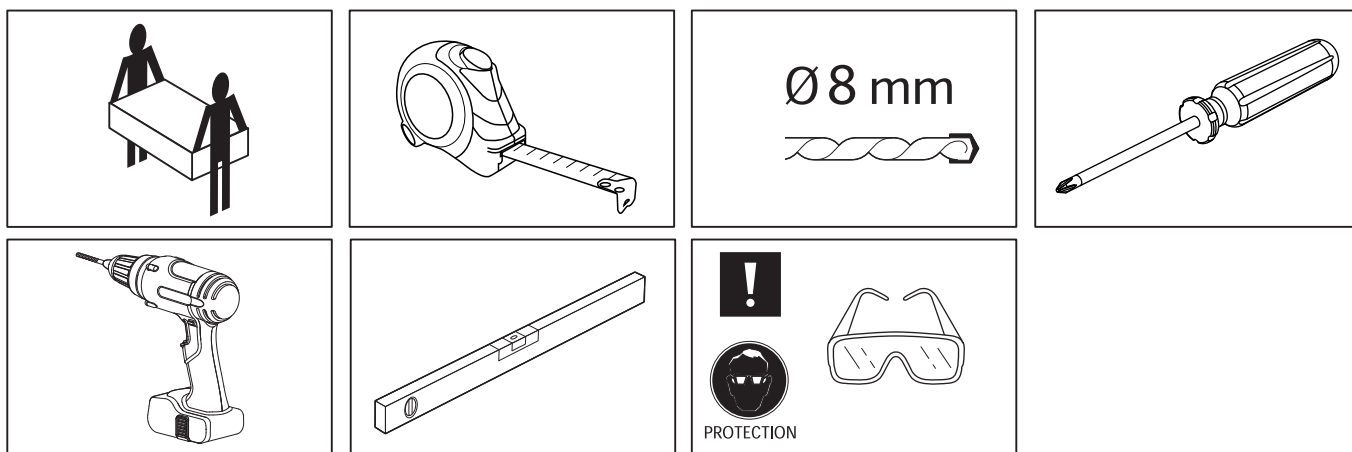

TOOLS

PART LIST

INSTALLATION

	H	M	W	X
	860 mm	740 mm	660 mm	(60cm) 565 mm
	815 mm	605 mm	605 mm	(80CM) 765 mm
	730 mm	610 mm	510 mm	(100cm) 965 mm