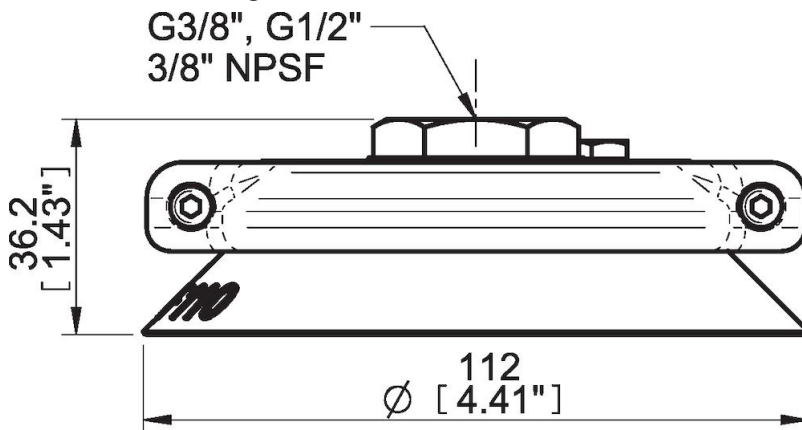

## Technical data

Description	Unit	Value
Suction cup shape	-	Flat
Application	-	Dry sheet metal
Suction cup design	-	Round
Characteristics	-	Dry sheet metal
Material	-	Silicone (SIL)
Weight, min.	g	66
Suction cup model	-	F
Volume	cm <sup>3</sup>	70
Height	mm	36.2
Outer diameter, min.	mm	112
Outer diameter, actuated	mm	115.3
Fitting size	-	3/8"
Fitting option	-	Filter mesh
Fitting style	-	Female
Fitting type	-	NPSF-thread
Suction cup model	-	F110
Movement, vertical max.	mm	4
Curve radius, min.	mm	250

## Performance - Lifting forces

F110	Vertical (N)	Parallel (N)
20 -kPa	140	140
60 -kPa	420	250
90 -kPa	560	300

## Dimensional drawings