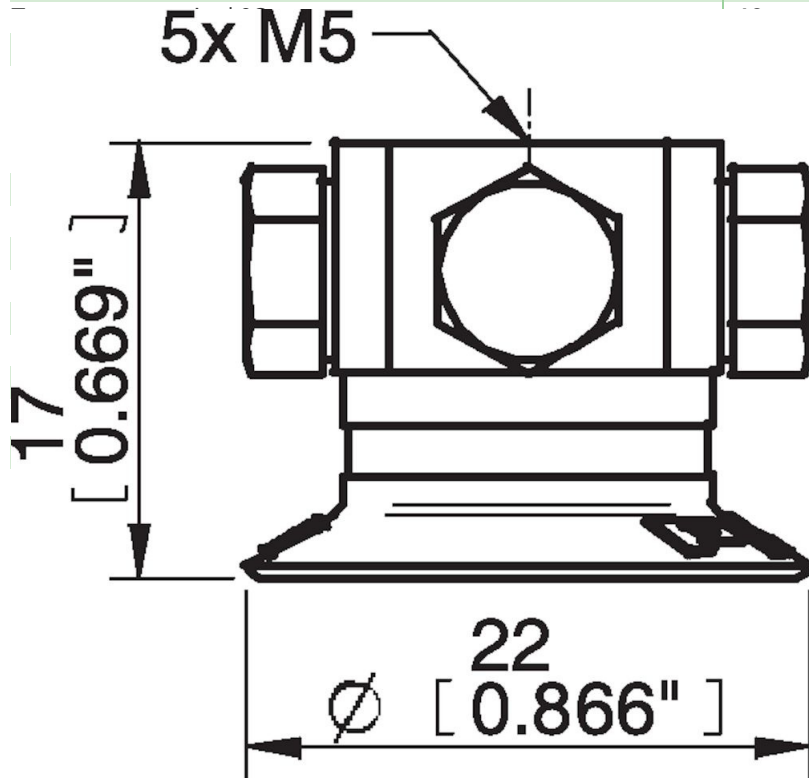

Suction cup U20 Silicone, 5xM5 female

Article number: 0101388

- Suitable for objects with flat or slightly curved surfaces.
- Also used for concave objects.

Technical data

Description	Unit	Value
Suction cup shape	-	Universal
Application	-	Glass handling
Suction cup design	-	Round
Characteristics	-	Glass handling
Material	-	Silicone (SIL)
Weight, min.	g	1.2
Suction cup model	-	U
Volume	cm ³	1
Height	mm	17
Outer diameter, min.	mm	22
Fitting size	-	5xM5
Fitting option	-	None
Fitting style	-	Female
Fitting type	-	M-thread
Suction cup model	-	U20
Movement, vertical max.	mm	2.5
Curve radius, min.	mm	13

Performance - Lifting forces

U20	Vertical (N)	Parallel (N)
20 -kPa	5.9	5.9
60 -kPa	12	8.8
90 -kPa	16	9.8

Material

Name	Silicone, SIL 50° Shore A
Colour	Red
Temperature, min. °C	-40
Temperature max. °C	200
Hardness °Shore A	50

Dimensional drawings

Red

Values specified in this data sheet are tested at (unless otherwise stated):

- Room temperature (20°C [68°F] ± 3°C [5.5°F]).
- Standard atmosphere (101.3 [29.9 inHg] ± 1.0 kPa [0.3 inHg]).
- Relative humidity 20-70%.
- Compressed air quality, DIN ISO 8573-1 class 4.

Spare parts

- 0100260 | Fitting 5xM5 female
- 0101145 | Suction cup U20 Silicone