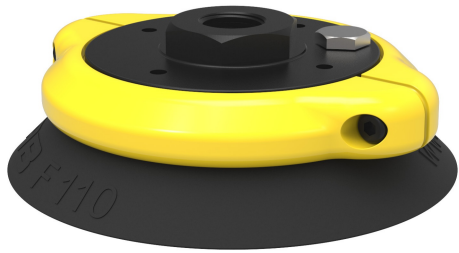

Suction cup F110 Nitrile-PVC, 3/8" NPSF female, with mesh filter

Article number: 0101916

- Suitable for flat objects.
- Good stability and little inherent movement.
- Recommended when the lifting force is parallel to the surface of the object.
- Cleats prevent thin, sensitive objects from being deformed and gives extra friction when the lifting force is parallel.

Technical data

Description	Unit	Value
Suction cup shape	-	Flat
Application	-	Dry sheet metal
Suction cup design	-	Round
Characteristics	-	Dry sheet metal
Material	-	Nitrile-PVC (NPV)
Weight, min.	g	66
Suction cup model	-	F
Volume	cm ³	70
Height	mm	36.2
Outer diameter, min.	mm	112
Outer diameter, actuated	mm	115.3
Fitting size	-	3/8"
Fitting option	-	Filter mesh
Fitting style	-	Female
Fitting type	-	NPSF-thread
Suction cup model	-	F110
Movement, vertical max.	mm	4
Curve radius, min.	mm	250

Performance - Lifting forces

F110	Vertical (N)	Parallel (N)
20 -kPa	140	140
60 -kPa	420	250
90 -kPa	560	300

Material

Name	Nitrile-PVC (NPV)
Colour	Black
Temperature, min. °C	0
Temperature max. °C	90
Hardness °Shore A	50

Spare parts

- 0100559 | Fitting 110, 3/8" NPSF female, with mesh filter
- 3150132P | Suction cup F110 Nitrile-PVC