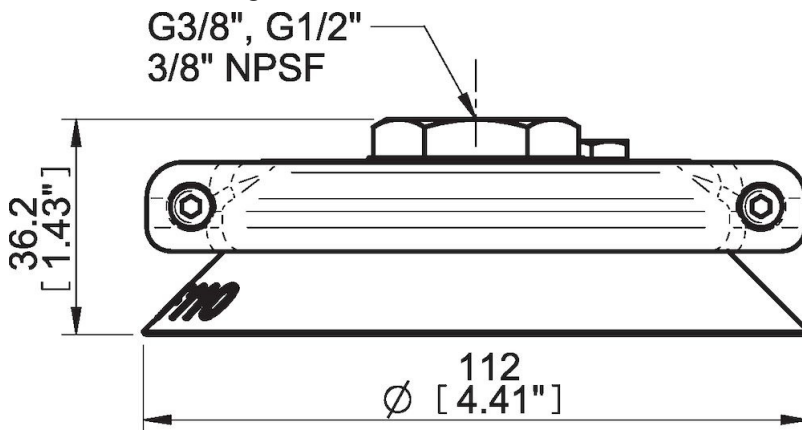

Material

Name	Nitrile-PVC (NPV)
Colour	Black
Temperature, min. | °C	0
Temperature max. | °C	90
Hardness | °Shore A	50

Material resistance

Alcohol	Good
Concentrated acids	Fair
Ethanol	n/a
Hydrolysis	Good
Methanol	n/a
Oil	Excellent
Oxidation	Good
Petrol	Excellent
Wear resistance	Excellent
Weather and ozone	Good

Dimensional drawings

Values specified in this data sheet are tested at (unless otherwise stated):

- •Room temperature (20°C [68°F] ± 3°C [5.5°F]).
- •Standard atmosphere (101.3 [29.9 inHg] ± 1.0 kPa [0.3 inHg]).
- •Relative humidity 20-70%.
- •Compressed air quality, DIN ISO 8573-1 class 4.

Accessories

- 0100557 | Fitting 110 G3/8" female, with mesh filter
- 0100561 | Fitting 110, G1/2" female, with mesh filter
- 0100563 | Fitting 110, G1/2" female, with cone valve
- 3150038P | Suction cup F110 Nitrile-PVC with washer
- 3150038S | Suction cup F110 Silicone with washer
- 3150038T | Suction cup F110 HNBR with washer
- 3150132S | Suction cup F110 Silicone
- 3150132T | Suction cup F110 HNBR
- 3250007 | Fitting G1/2" female Al, with mesh filter

Spare parts

- 0100559 | Fitting 110, 3/8" NPSF female, with mesh filter
- 3150132P | Suction cup F110 Nitrile-PVC