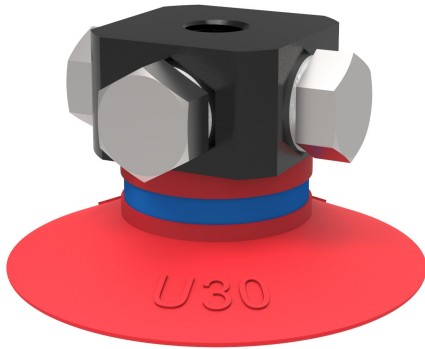

# Suction cup U30 Silicone, 5xM5 female, with mesh filter

Article number: 0101399

- Suitable for objects with flat or slightly curved surfaces.
- Also used for concave objects.

## Technical data

Description	Unit	Value
Suction cup shape	-	Universal
Application	-	Plastic injection molded parts
Suction cup design	-	Round
Characteristics	-	Plastic injection molded parts
Material	-	Silicone (SIL)
Weight, min.	g	1.8
Suction cup model	-	U
Volume	cm <sup>3</sup>	2
Height	mm	18.5
Outer diameter, min.	mm	32
Fitting size	-	5×M5
Fitting option	-	None
Fitting style	-	Female
Fitting type	-	M-thread
Suction cup model	-	U30
Movement, vertical max.	mm	3.5
Curve radius, min.	mm	20

## Accessories

- 0101146 | Suction cup U30 Nitrile-PVC
- 0101152 | Fitting G1/8" male/M5 female, with mesh filter
- 3150196 | Fitting G1/8" male/M5 female, PA
- 3250003 | Fitting M5 female
- 3250004 | Fitting G1/8" male/M5 female
- 3250085 | Fitting G1/8" male, with mesh filter
- 3250088 | Fitting 1/8" NPT male, with mesh filter
- 3251001 | Fitting M5 female, with dual flow control valve
- 3251003 | Fitting 1/8" NPT male, with dual flow control valve
- 3251004 | Fitting G1/8" male/M5 female, with dual flow control valve
- 3251005 | Fitting 5xM5 female, with dual flow control valve

## Spare parts

- 0100260 | Fitting 5xM5 female
- 0101147 | Suction cup U30 Silicone