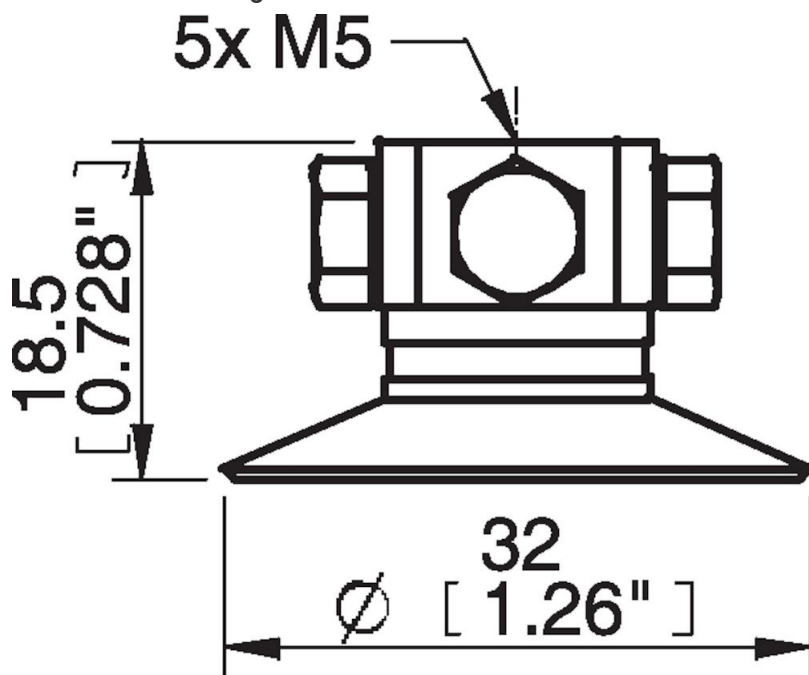

Material

Name	Silicone, SIL 50° Shore A
Colour	Red
Temperature, min. | °C	-40
Temperature max. | °C	200
Hardness | °Shore A	50

Material resistance

Alcohol	Good
Concentrated acids	Poor
Ethanol	n/a
Hydrolysis	Fair
Methanol	n/a
Oil	Poor
Oxidation	Excellent
Petrol	Poor
Wear resistance	Good
Weather and ozone	Excellent

Dimensional drawings

Values specified in this data sheet are tested at (unless otherwise stated):

- •Room temperature (20°C [68°F] ± 3°C [5.5°F]).
- •Standard atmosphere (101.3 [29.9 inHg] ± 1.0 kPa [0.3 inHg]).
- •Relative humidity 20-70%.
- •Compressed air quality, DIN ISO 8573-1 class 4.

Accessories

- 0101146 | Suction cup U30 Nitrile-PVC
- 0101152 | Fitting G1/8" male/M5 female, with mesh filter
- 3150196 | Fitting G1/8" male/M5 female, PA
- 3250003 | Fitting M5 female
- 3250004 | Fitting G1/8" male/M5 female
- 3250085 | Fitting G1/8" male, with mesh filter
- 3250088 | Fitting 1/8" NPT male, with mesh filter
- 3251001 | Fitting M5 female, with dual flow control valve
- 3251003 | Fitting 1/8" NPT male, with dual flow control valve
- 3251004 | Fitting G1/8" male/M5 female, with dual flow control valve
- 3251005 | Fitting 5xM5 female, with dual flow control valve

Spare parts

- 0100260 | Fitting 5xM5 female
- 0101147 | Suction cup U30 Silicone