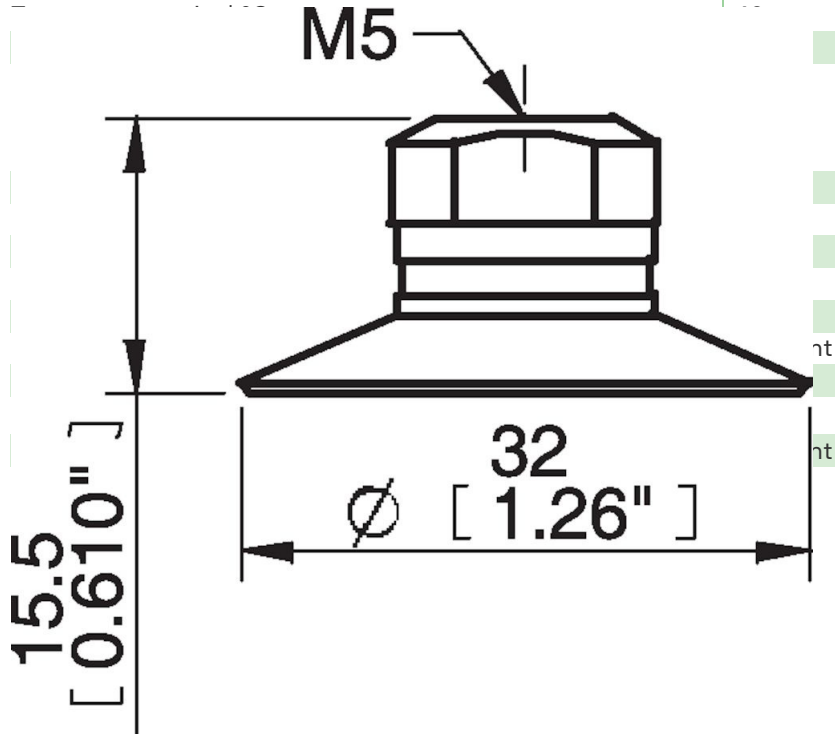

Material and ozone

Excellent

Name

Silicone, SIL 50° Shore A

Dimensional drawings

Red

Values specified in this data sheet are tested at (unless otherwise stated):

- •Room temperature (20°C [68°F] ± 3°C [5.5°F]).
- •Standard atmosphere (101.3 [29.9 inHg] ± 1.0 kPa [0.3 inHg]).
- •Relative humidity 20-70%.
- •Compressed air quality, DIN ISO 8573-1 class 4.

Accessories

- 0100260 | Fitting 5xM5 female
- 0101146 | Suction cup U30 Nitrile-PVC
- 0101152 | Fitting G1/8" male/M5 female, with mesh filter
- 3150196 | Fitting G1/8" male/M5 female, PA
- 3250004 | Fitting G1/8" male/M5 female
- 3250085 | Fitting G1/8" male, with mesh filter
- 3250088 | Fitting 1/8" NPT male, with mesh filter
- 3251001 | Fitting M5 female, with dual flow control valve
- 3251003 | Fitting 1/8" NPT male, with dual flow control valve
- 3251004 | Fitting G1/8" male/M5 female, with dual flow control valve
- 3251005 | Fitting 5xM5 female, with dual flow control valve

Spare parts

- 0101147 | Suction cup U30 Silicone
- 3250003 | Fitting M5 female