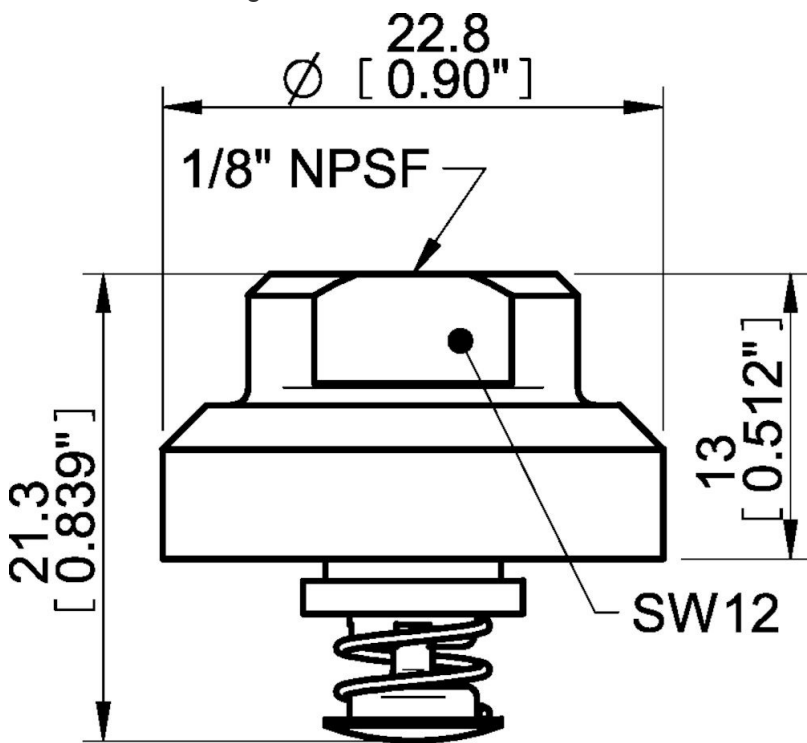

# Fitting 1/8" NPSF female, 30-40, with cone valve

Article number: 0101156

- Suits suction cups: B30-2, BL30-2, B40, BL40-2, F40-2, U40-2, FC35P
- With cone valve only for: F40-2
- Without mesh filter for: BX35P

## Technical data

Description	Unit	Value
Material	-	Al, Nitrile (NBR), SS
Temperature, max.	°C	90
Temperature, min.	°C	-20
Weight, min.	g	7
Fitting size	-	1/8"
Fitting style	-	Female
Fitting type	-	NPSF-thread

## Dimensional drawings

## Spare parts

3150056 | Cone valve for F40-2