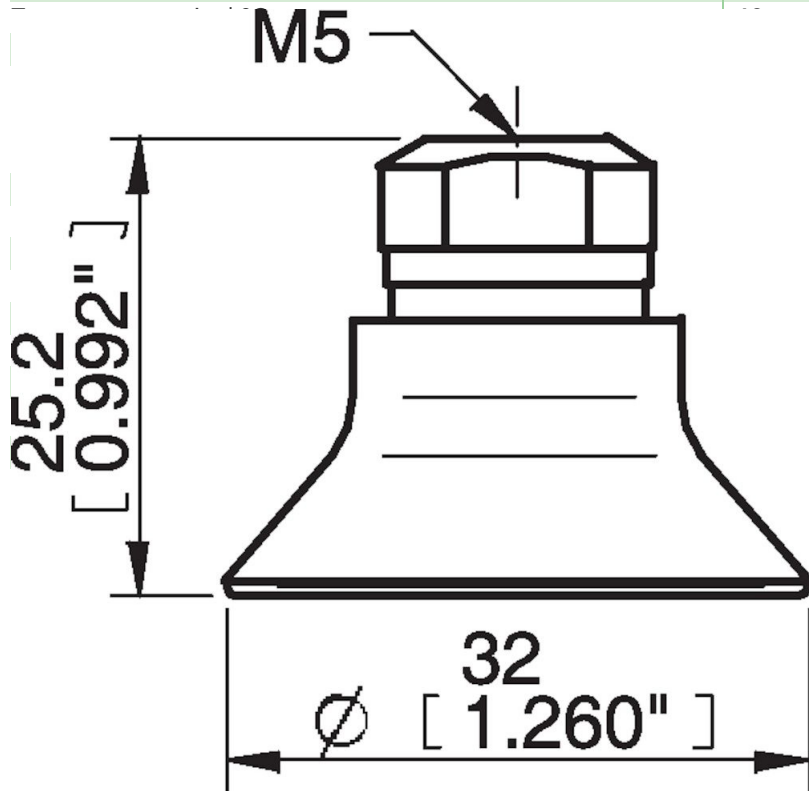

Water and ozone

Excellent

Name

Silicone, SIL 50° Shore A

Dimensional drawings

Red

nt
nt

Values specified in this data sheet are tested at (unless otherwise stated):

- •Room temperature (20°C [68°F] ± 3°C [5.5°F]).
- •Standard atmosphere (101.3 [29.9 inHg] ± 1.0 kPa [0.3 inHg]).
- •Relative humidity 20-70%.
- •Compressed air quality, DIN ISO 8573-1 class 4.

Accessories

- 0100260 | Fitting 5xM5 female
- 0101125 | Suction cup D30-2 Chloroprene
- 0101152 | Fitting G1/8" male/M5 female, with mesh filter
- 3150196 | Fitting G1/8" male/M5 female, PA
- 3250004 | Fitting G1/8" male/M5 female
- 3250085 | Fitting G1/8" male, with mesh filter
- 3250088 | Fitting 1/8" NPT male, with mesh filter
- 3251001 | Fitting M5 female, with dual flow control valve
- 3251003 | Fitting 1/8" NPT male, with dual flow control valve
- 3251004 | Fitting G1/8" male/M5 female, with dual flow control valve
- 3251005 | Fitting 5xM5 female, with dual flow control valve

Spare parts

- 0101126 | Suction cup D30-2 Silicone
- 3250003 | Fitting M5 female