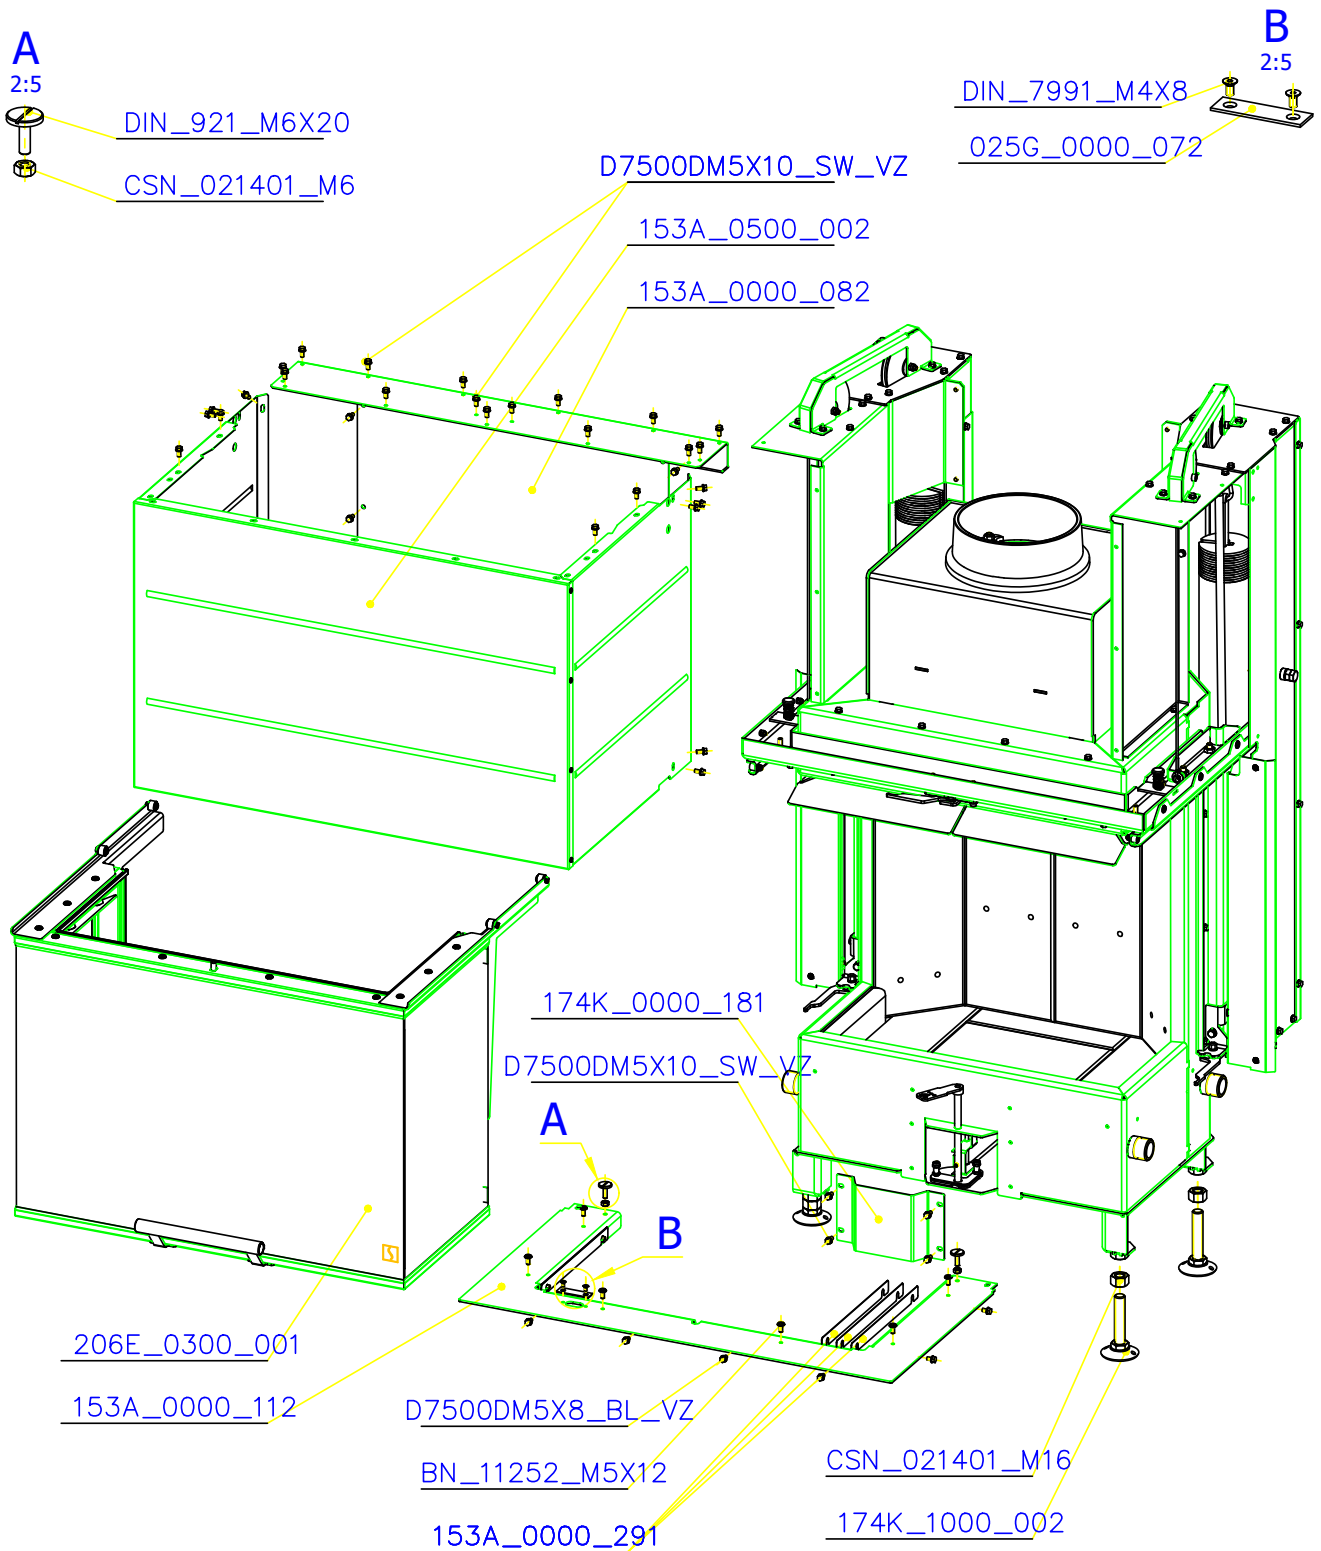

SCAN 5004 FRL

SPARE PARTS

Spare parts 5004 FRL			
Spare part no.	Market name	Scan M3no.	
1	Baffle plate set	50062491	153A_2010_042 + 153A_2010_102
2	Chamotte chamber set FRL	50052737	153A_2010_001
3	Handle	50055080	206E_0320_001
4	Front Glass 4x463x652	50052728	632_999_463_652
5	Side Glass 4x301x463	50052727	632_999_301_463
6	Glass sealing 15x4 mm, type 7226/5/0/0 - black	50052729	341_414_015_004
7	Door gasket 15x8 mm, type 84205/6/8/0/0 - black	50052731	341_414_015_008
8	Spray black, 400ml	50053535	-
9	Screw assortment for SC 5000 series	12061534	-

SCAN 5004 FRL

SPARE PARTS