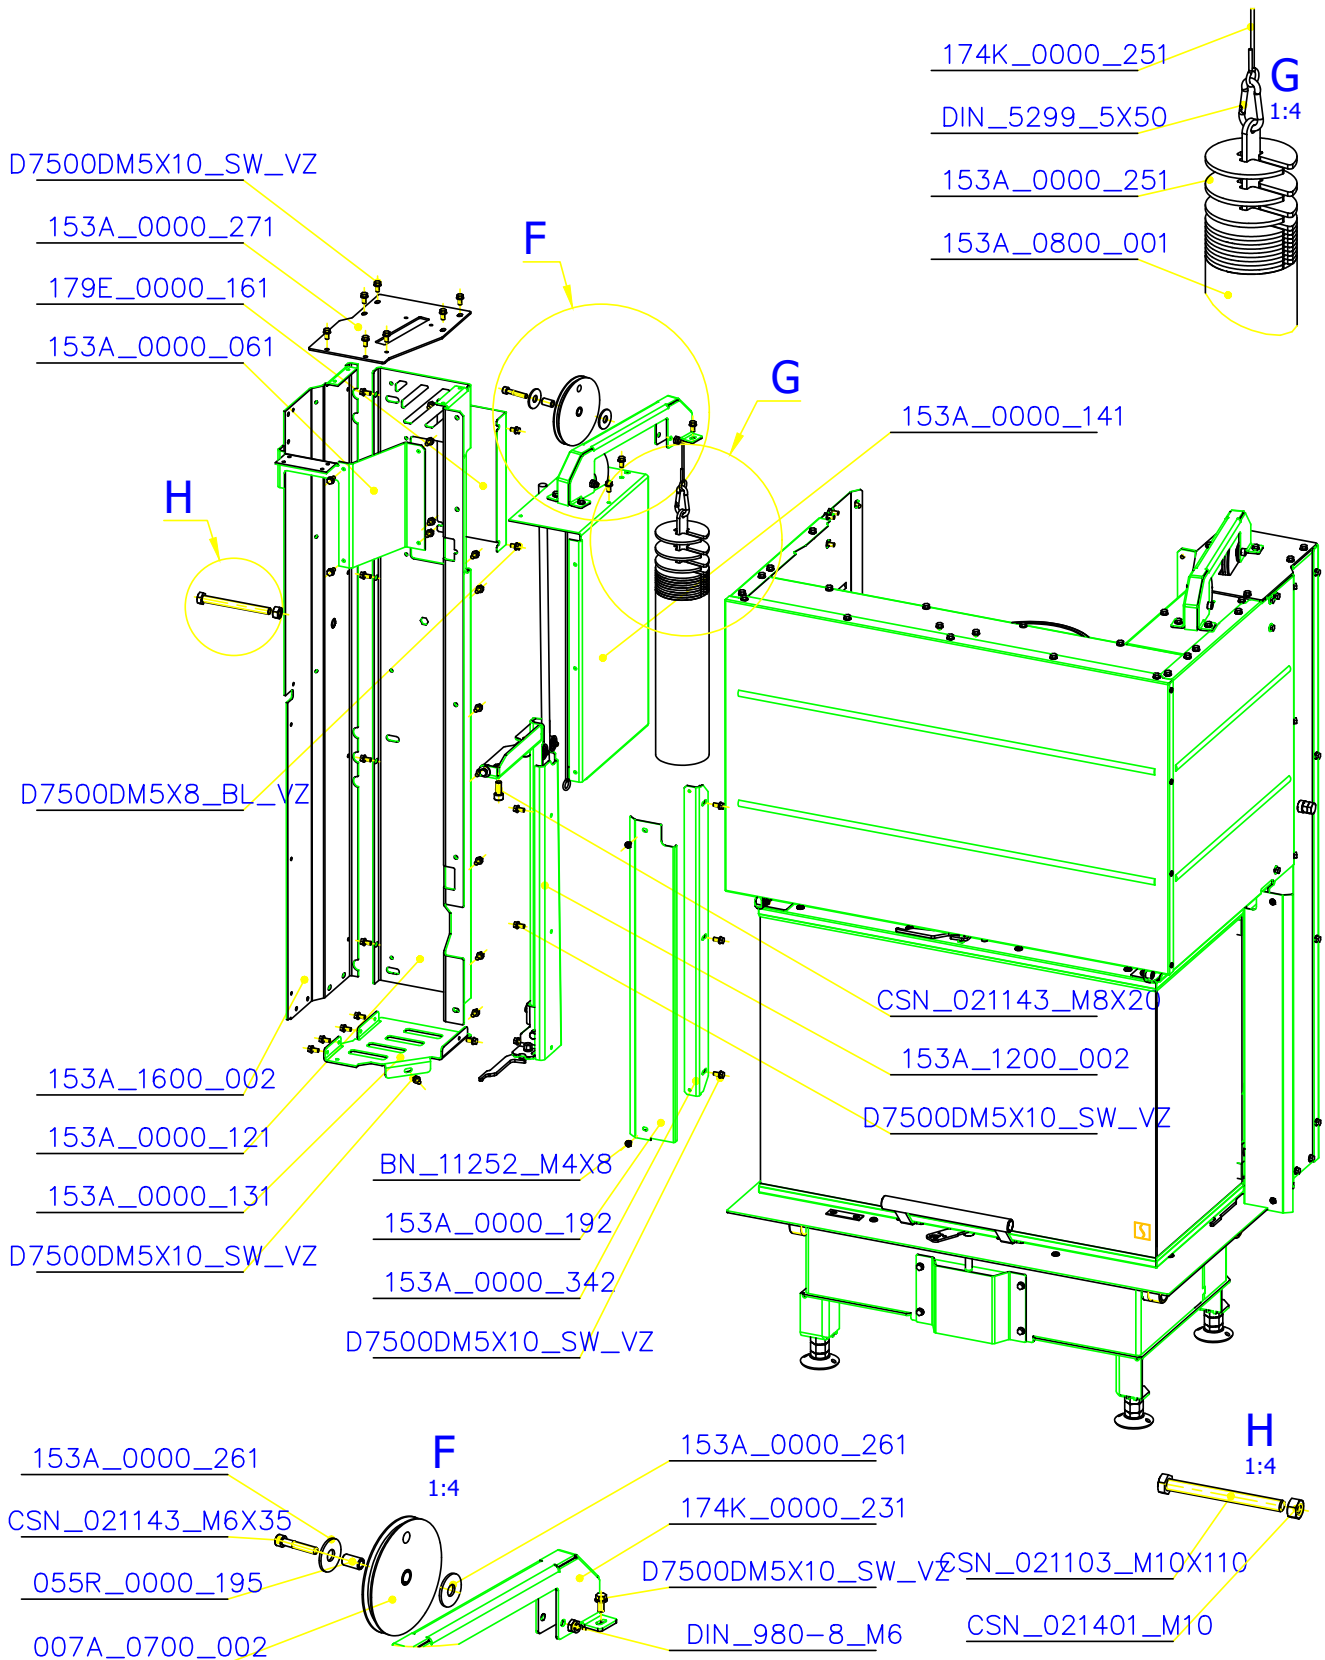

SCAN 5004 FRL

SPARE PARTS