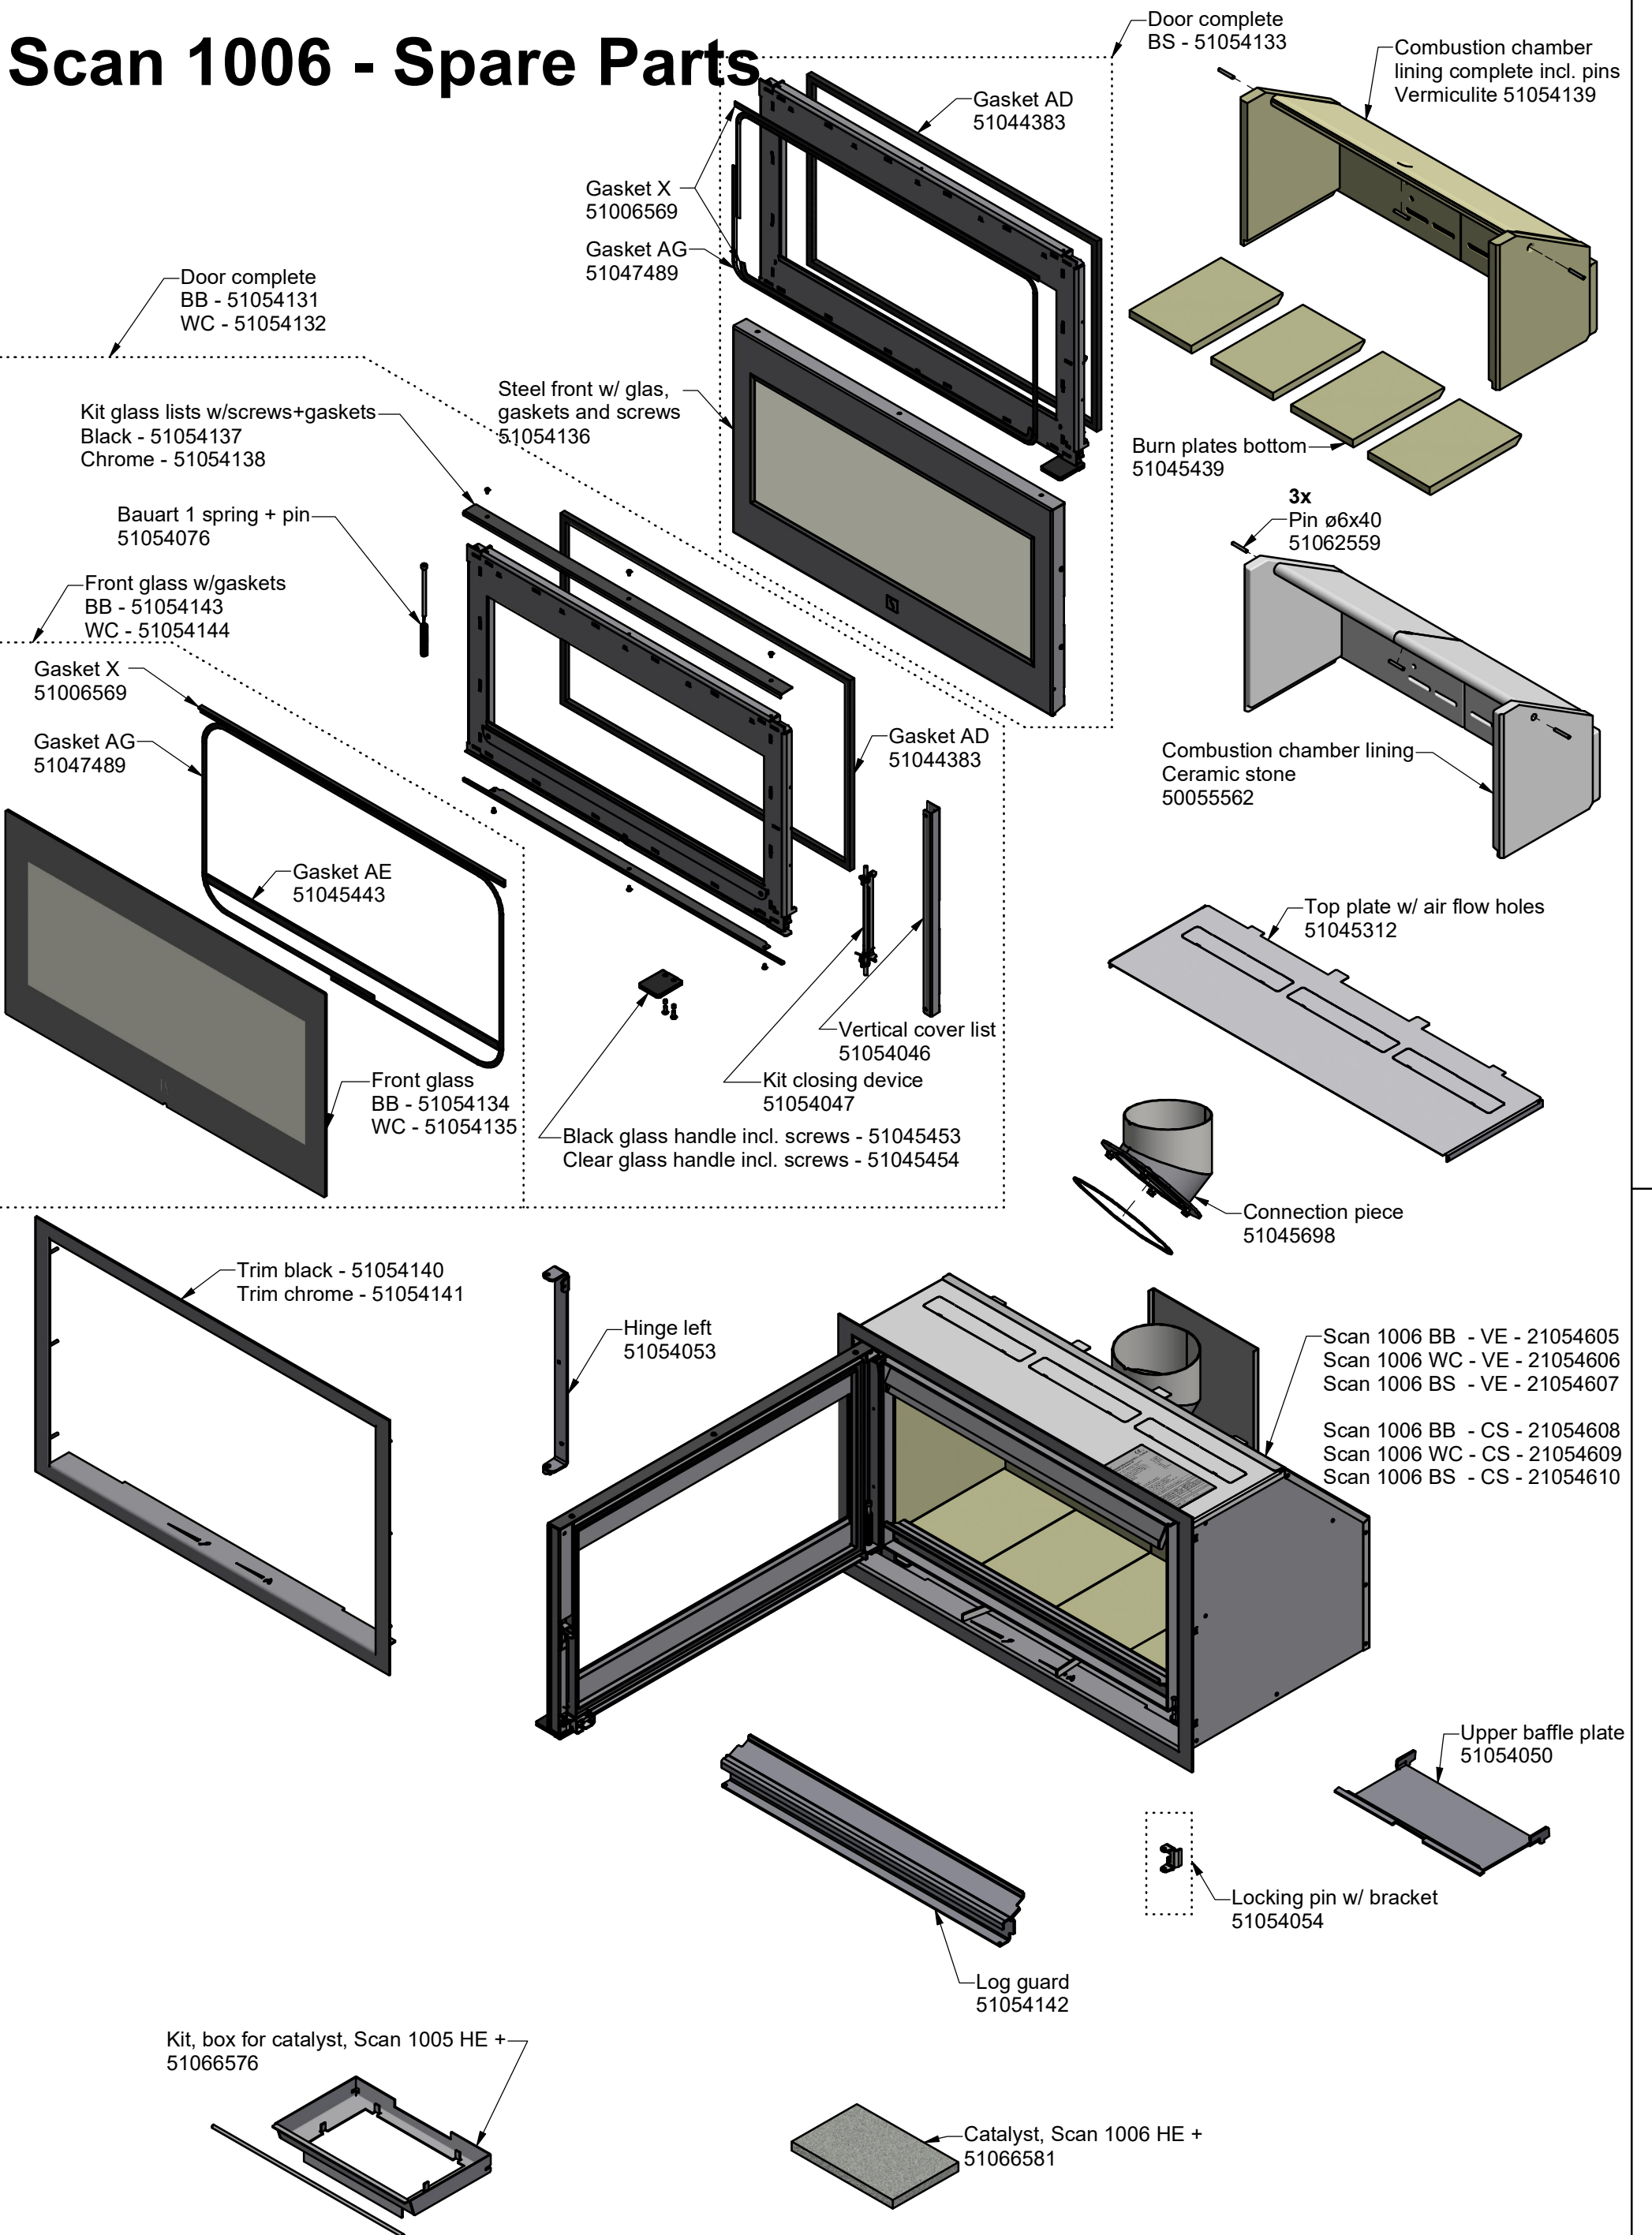

Scan 1006 - Spare Parts

Scan 1006 - Spare Parts Accessories

He + kit for Scan 1006, accessory
24066649