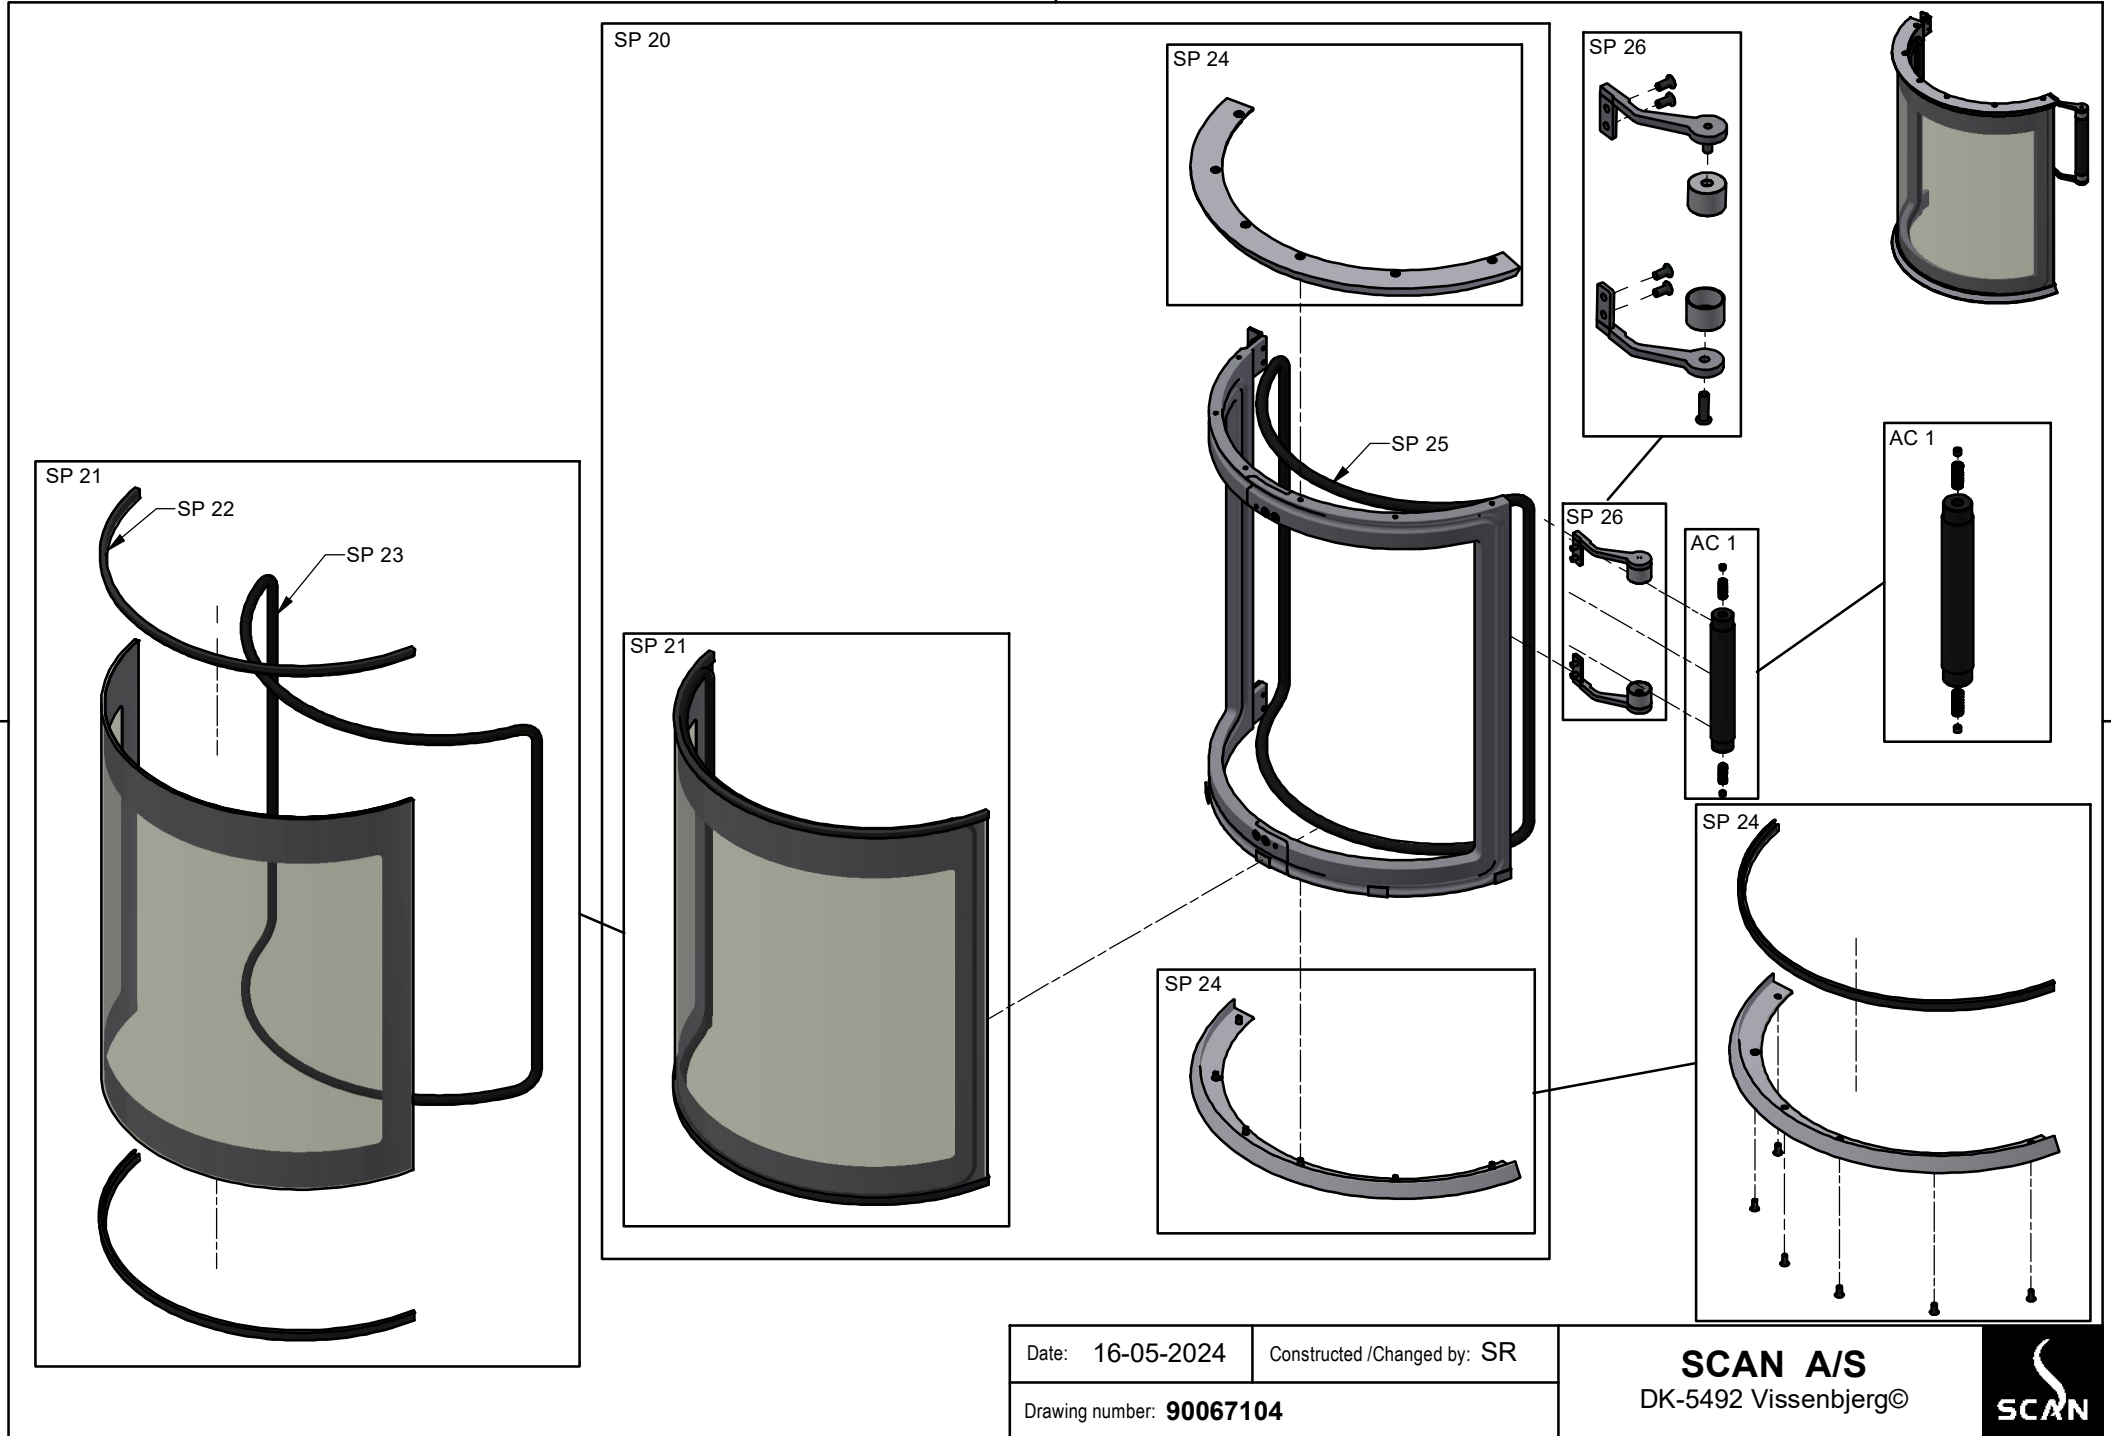

Spare parts & Accessories: Scan 67 BD

| | |
|--------------------------|-----------------------------|
| Date: 16-05-2024 | Constructed /Changed by: SR |
| Drawing number: 90067104 | |

SCAN A/S
DK-5492 Vissenbjerg©

Spare parts & Accessories: Scan 67 BD

Date: 16-05-2024 Constructed /Changed by: SR
Drawing number: 90067104

SCAN A/S
DK-5492 Vissenbjerg©

Spare parts & Accessories: Scan 67 BD

Date: 16-05-2024 Constructed /Changed by: SR
 Drawing number: 90067104