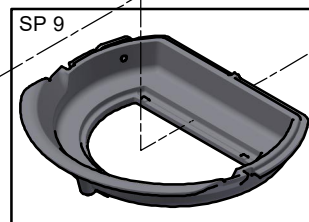

Date: 16-05-2024	Constructed /Changed by: SR
Drawing number: 90067104	

SCAN A/S
DK-5492 Vissenbjerg©