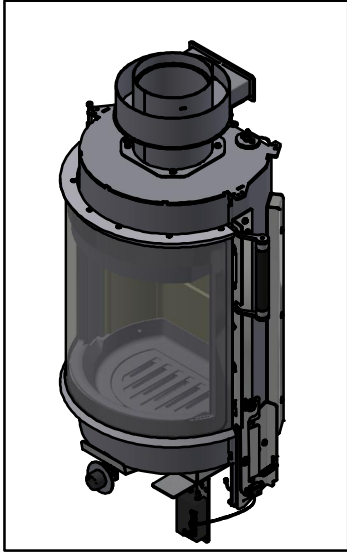

Spare parts & Accessories: Scan 67 BD

Korpus

Page: 3 - 5

Mantle

Page: 7

Door

Page: 6

Accessories

Page: 8

Date: 16-05-2024

Constructed /Changed by: SR

Drawing number: 90067104

SCAN A/S
DK-5492 Vissenbjerg©

Page 3

Page 4

Page 5

Date: 16-05-2024

Constructed /Changed by: SR

Drawing number: 90067104

SCAN A/S
DK-5492 Vissenbjerg©

Spare parts & Accessories: Scan 67 BD

| | |
|--------------------------|-----------------------------|
| Date: 16-05-2024 | Constructed /Changed by: SR |
| Drawing number: 90067104 | |