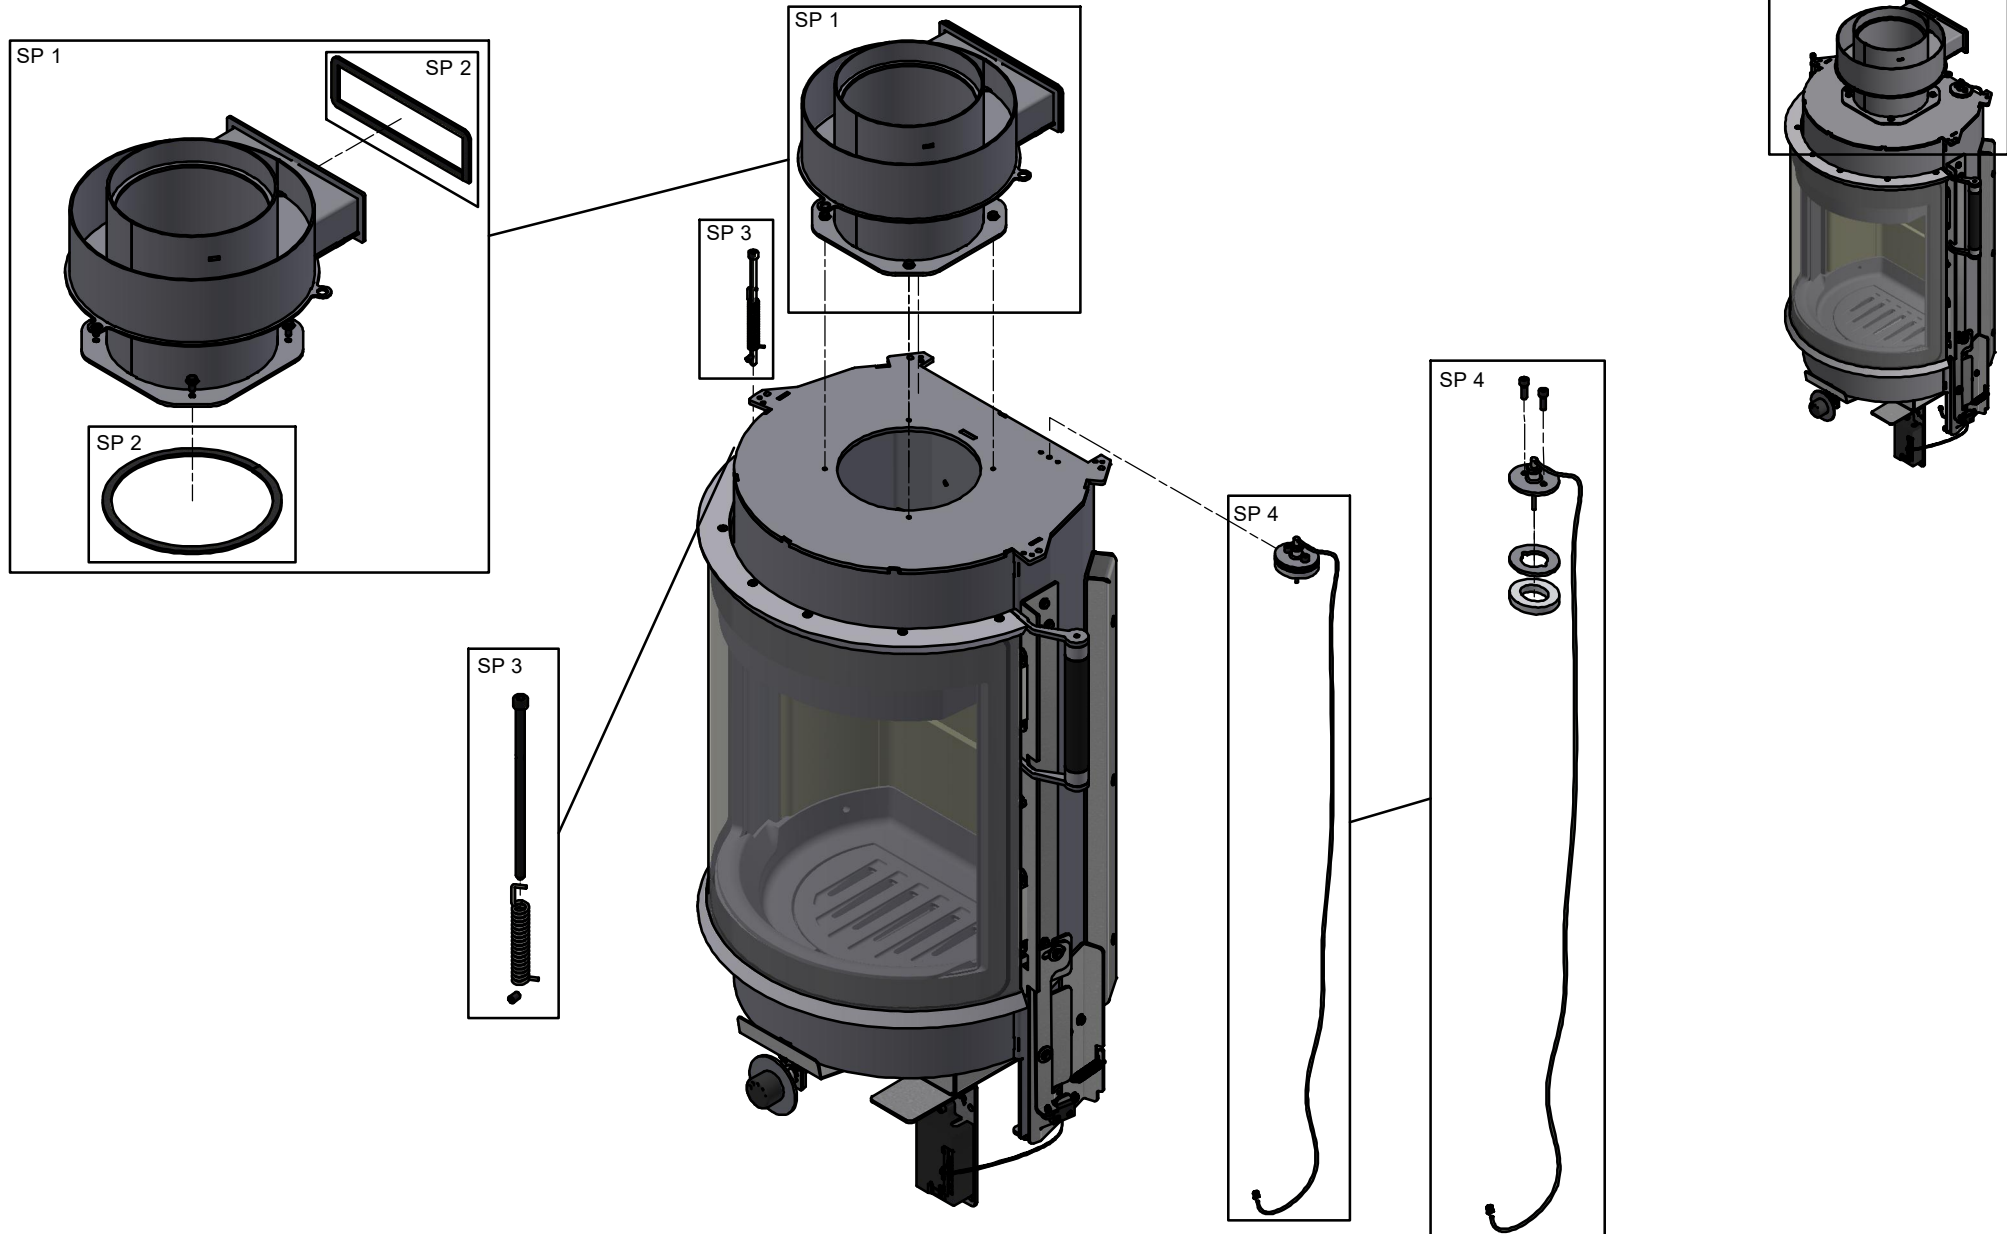

Date: 16-05-2024

Constructed /Changed by: SR

Drawing number: 90067104

SCAN A/S
DK-5492 Vissenbjerg©

Spare parts & Accessories: Scan 67 BD

| | |
|--------------------------|-----------------------------|
| Date: 16-05-2024 | Constructed /Changed by: SR |
| Drawing number: 90067104 | |

SCAN A/S
DK-5492 Vissenbjerg©

| | |
|--------------------------|-----------------------------|
| Date: 16-05-2024 | Constructed /Changed by: SR |
| Drawing number: 90067104 | |

SCAN A/S
DK-5492 Vissenbjerg©

Spare parts & Accessories: Scan 67 BD

Date: 16-05-2024 Constructed /Changed by: SR
Drawing number: 90067104

SCAN A/S
DK-5492 Vissenbjerg©

Spare parts & Accessories: Scan 67 BD

Date: 16-05-2024 Constructed /Changed by: SR
 Drawing number: 90067104