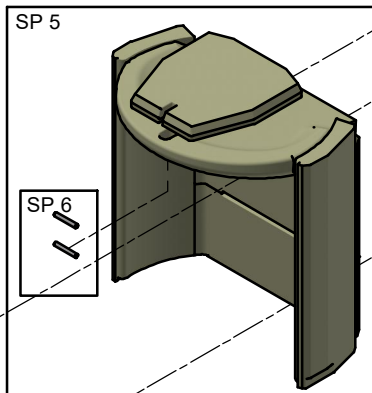

Date: 16-05-2024	Constructed /Changed by: SR
Drawing number: 90067104	

SCAN A/S
DK-5492 Vissenbjerg©