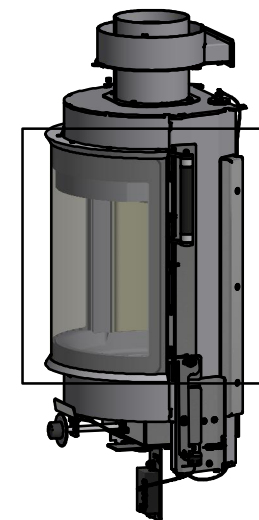

Spare parts & Accessories: Scan 67 BD

Korpus

Page: 3 - 5

Mantle

Page: 7

Door

Page: 6

Accessories

Date: 16-05-2024

Constructed /Changed by: SR

Drawing number: 90067104

SCAN A/S
DK-5492 Vissenbjerg©

Spare parts & Accessories: Scan 67 BD

| | |
|--------------------------|-----------------------------|
| Date: 16-05-2024 | Constructed /Changed by: SR |
| Drawing number: 90067104 | |

SCAN A/S
DK-5492 Vissenbjerg©

| | |
|--------------------------|-----------------------------|
| Date: 16-05-2024 | Constructed /Changed by: SR |
| Drawing number: 90067104 | |

SCAN A/S
DK-5492 Vissenbjerg©

Spare parts & Accessories: Scan 67 BD

| | |
|--------------------------|-----------------------------|
| Date: 16-05-2024 | Constructed /Changed by: SR |
| Drawing number: 90067104 | |

SCAN A/S
DK-5492 Vissenbjerg©