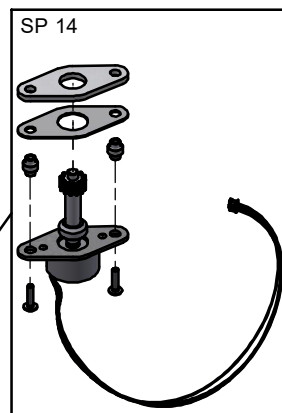

Spare parts & Accessories: Scan 67 BD

| | |
|--------------------------|-----------------------------|
| Date: 16-05-2024 | Constructed /Changed by: SR |
| Drawing number: 90067104 | |

SCAN A/S
DK-5492 Vissenbjerg©