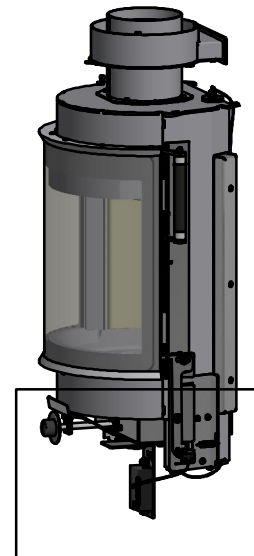

Spare parts & Accessories: Scan 67 BD

Korpus

Page: 3 - 5

Mantle

Page: 7

Door

Page: 6

Accessories

Date: 16-05-2024

Constructed /Changed by: SR

Drawing number: 90067104

SCAN A/S
DK-5492 Vissenbjerg©

Spare parts & Accessories: Scan 67 BD

| | |
|--------------------------|-----------------------------|
| Date: 16-05-2024 | Constructed /Changed by: SR |
| Drawing number: 90067104 | |

SCAN A/S
DK-5492 Vissenbjerg©

| | |
|--------------------------|-----------------------------|
| Date: 16-05-2024 | Constructed /Changed by: SR |
| Drawing number: 90067104 | |

SCAN A/S
DK-5492 Vissenbjerg©

Spare parts & Accessories: Scan 67 BD

| | |
|--------------------------|-----------------------------|
| Date: 16-05-2024 | Constructed /Changed by: SR |
| Drawing number: 90067104 | |

SCAN A/S
DK-5492 Vissenbjerg©