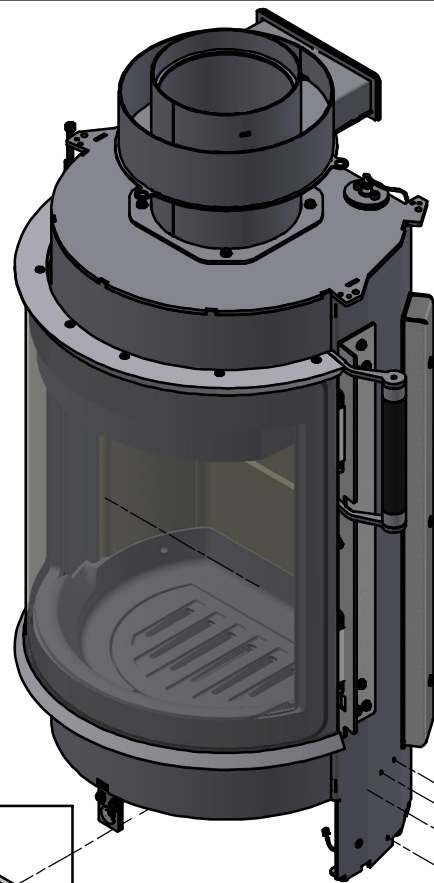

Spare parts & Accessories: Scan 67 BD

Korpus

Page: 3 - 5

Mantle

Page: 7

Door

Page: 6

Accessories

Date: 16-05-2024

Constructed /Changed by: SR

Drawing number: 90067104

SCAN A/S
DK-5492 Vissenbjerg©

Spare parts & Accessories: Scan 67 BD

| | |
|--------------------------|-----------------------------|
| Date: 16-05-2024 | Constructed /Changed by: SR |
| Drawing number: 90067104 | |

SCAN A/S
DK-5492 Vissenbjerg©

| | |
|--------------------------|-----------------------------|
| Date: 16-05-2024 | Constructed /Changed by: SR |
| Drawing number: 90067104 | |

SCAN A/S
DK-5492 Vissenbjerg©

Spare parts & Accessories: Scan 67 BD

| | |
|--------------------------|-----------------------------|
| Date: 16-05-2024 | Constructed /Changed by: SR |
| Drawing number: 90067104 | |

SCAN A/S
DK-5492 Vissenbjerg©