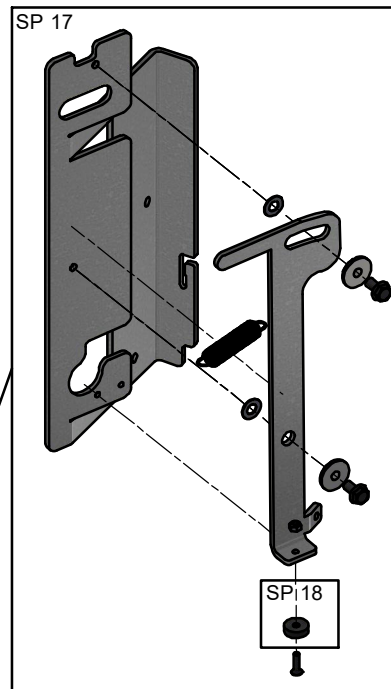

Spare parts & Accessories: Scan 67 BD

| | |
|--------------------------|-----------------------------|
| Date: 16-05-2024 | Constructed /Changed by: SR |
| Drawing number: 90067104 | |

SCAN A/S
DK-5492 Vissenbjerg©