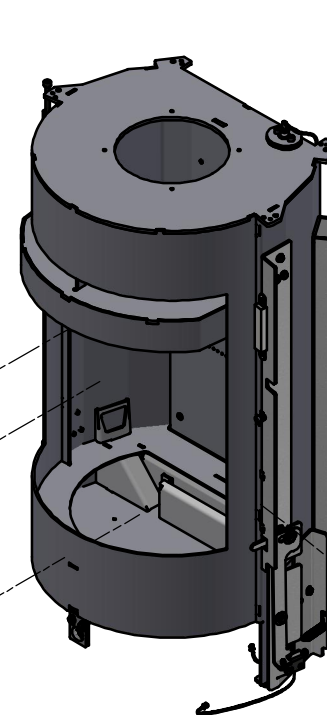

Spare parts & Accessories: Scan 67 BD

Korpus

Page: 3 - 5

Mantle

Page: 7

Door

Page: 6

Accessories

Date: 16-05-2024

Constructed /Changed by: SR

Drawing number: 90067104

SCAN A/S
DK-5492 Vissenbjerg©

Spare parts & Accessories: Scan 67 BD

| | |
|--------------------------|-----------------------------|
| Date: 16-05-2024 | Constructed /Changed by: SR |
| Drawing number: 90067104 | |

SCAN A/S
DK-5492 Vissenbjerg©

| | |
|--------------------------|-----------------------------|
| Date: 16-05-2024 | Constructed /Changed by: SR |
| Drawing number: 90067104 | |

SCAN A/S
DK-5492 Vissenbjerg©

Spare parts & Accessories: Scan 67 BD

| | |
|--------------------------|-----------------------------|
| Date: 16-05-2024 | Constructed /Changed by: SR |
| Drawing number: 90067104 | |

SCAN A/S
DK-5492 Vissenbjerg©