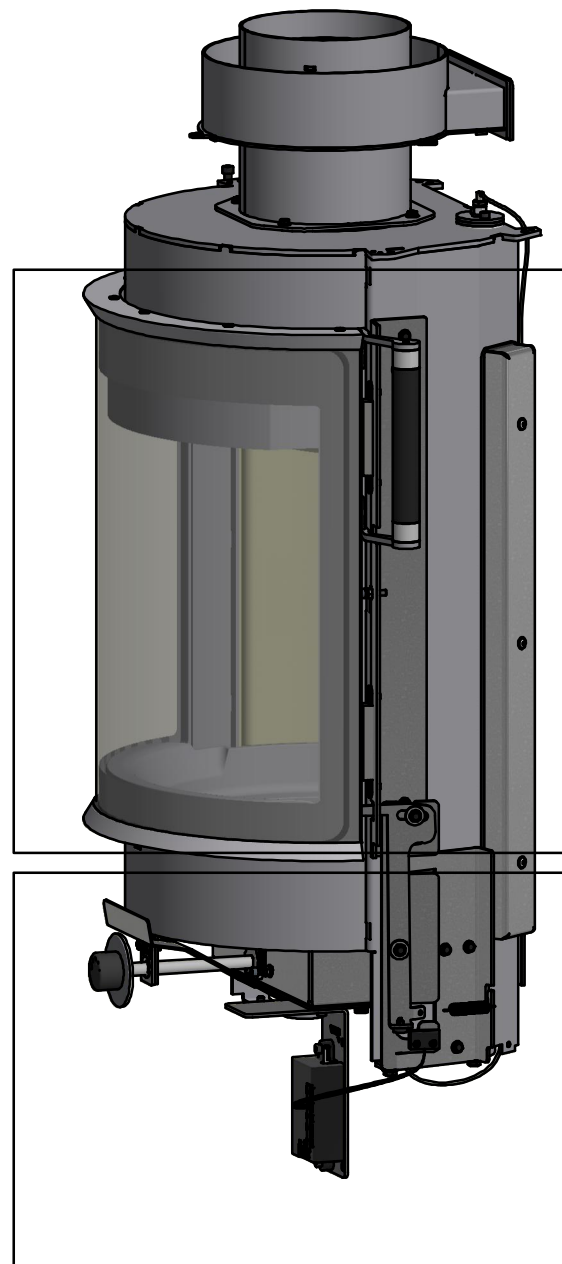

Spare parts & Accessories: Scan 67 BD

Korpus

Page: 3 - 5

Mantle

Page: 7

Door

Page: 6

Accessories

Page: 8

Date: 16-05-2024

Constructed /Changed by: SR

Drawing number: 90067104

SCAN A/S
DK-5492 Vissenbjerg©

Page 3

Page 4

Page 5

Date: 16-05-2024

Constructed /Changed by: SR

Drawing number: 90067104

SCAN A/S
DK-5492 Vissenbjerg©

Spare parts & Accessories: Scan 67 BD

| | |
|--------------------------|-----------------------------|
| Date: 16-05-2024 | Constructed /Changed by: SR |
| Drawing number: 90067104 | |

Spare parts & Accessories: Scan 67 BD

| | |
|--------------------------|-----------------------------|
| Date: 16-05-2024 | Constructed /Changed by: SR |
| Drawing number: 90067104 | |

SCAN A/S
DK-5492 Vissenbjerg©