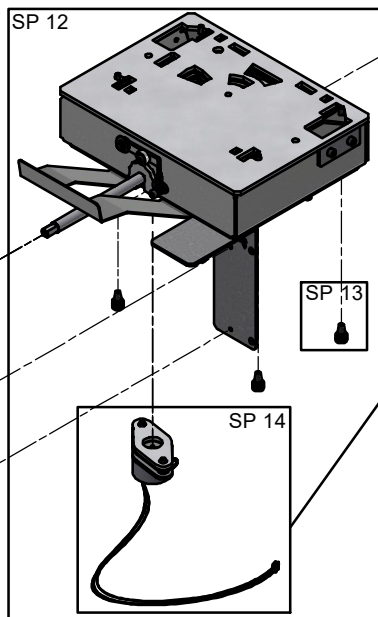

Spare parts & Accessories: Scan 67 BD

Date: 16-05-2024	Constructed /Changed by: SR
Drawing number: 90067104	

SCAN A/S
DK-5492 Vissenbjerg©