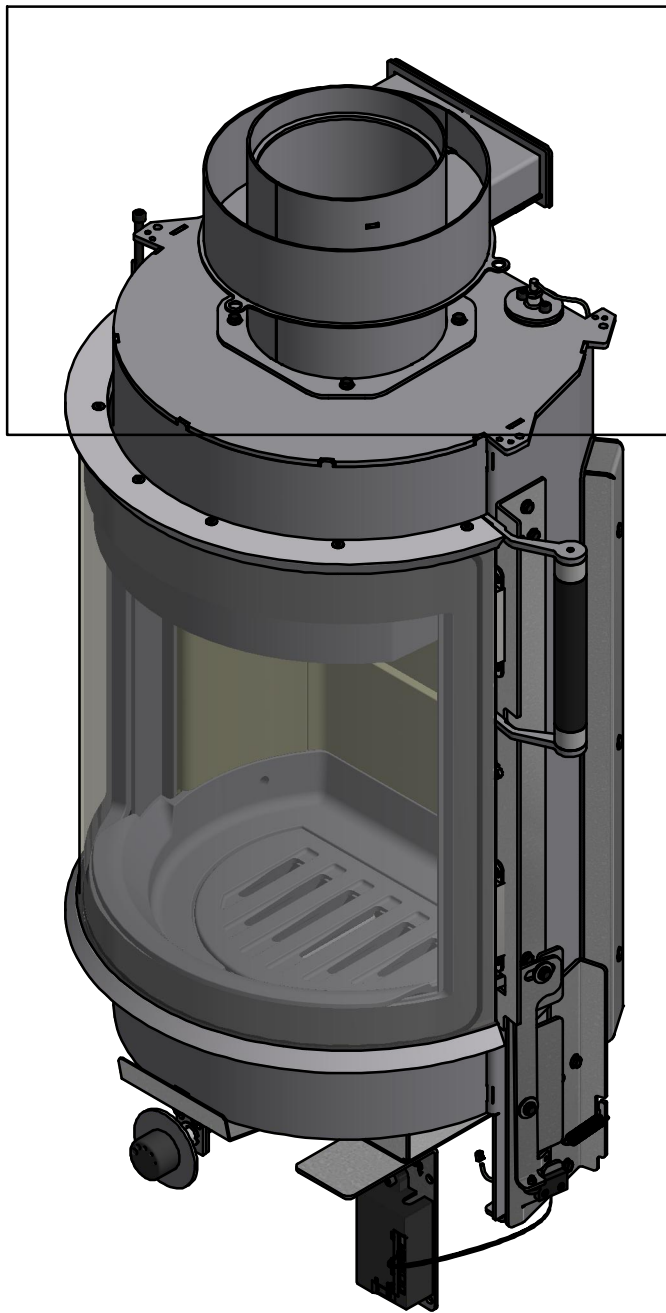

Spare parts & Accessories: Scan 67 BD

Korpus

Page: 3 - 5

Mantle

Page: 7

Door

Page: 6

Accessories

Page: 8

Date: 16-05-2024

Constructed /Changed by: SR

Drawing number: 90067104

SCAN A/S
DK-5492 Vissenbjerg©

Page 3

Page 4

Page 5

Date: 16-05-2024

Constructed /Changed by: SR

Drawing number: 90067104

SCAN A/S
DK-5492 Vissenbjerg©

Spare parts & Accessories: Scan 67 BD

| | |
|--------------------------|-----------------------------|
| Date: 16-05-2024 | Constructed /Changed by: SR |
| Drawing number: 90067104 | |

Spare parts & Accessories: Scan 67 BD

| | |
|--------------------------|-----------------------------|
| Date: 16-05-2024 | Constructed /Changed by: SR |
| Drawing number: 90067104 | |

SCAN A/S
DK-5492 Vissenbjerg©