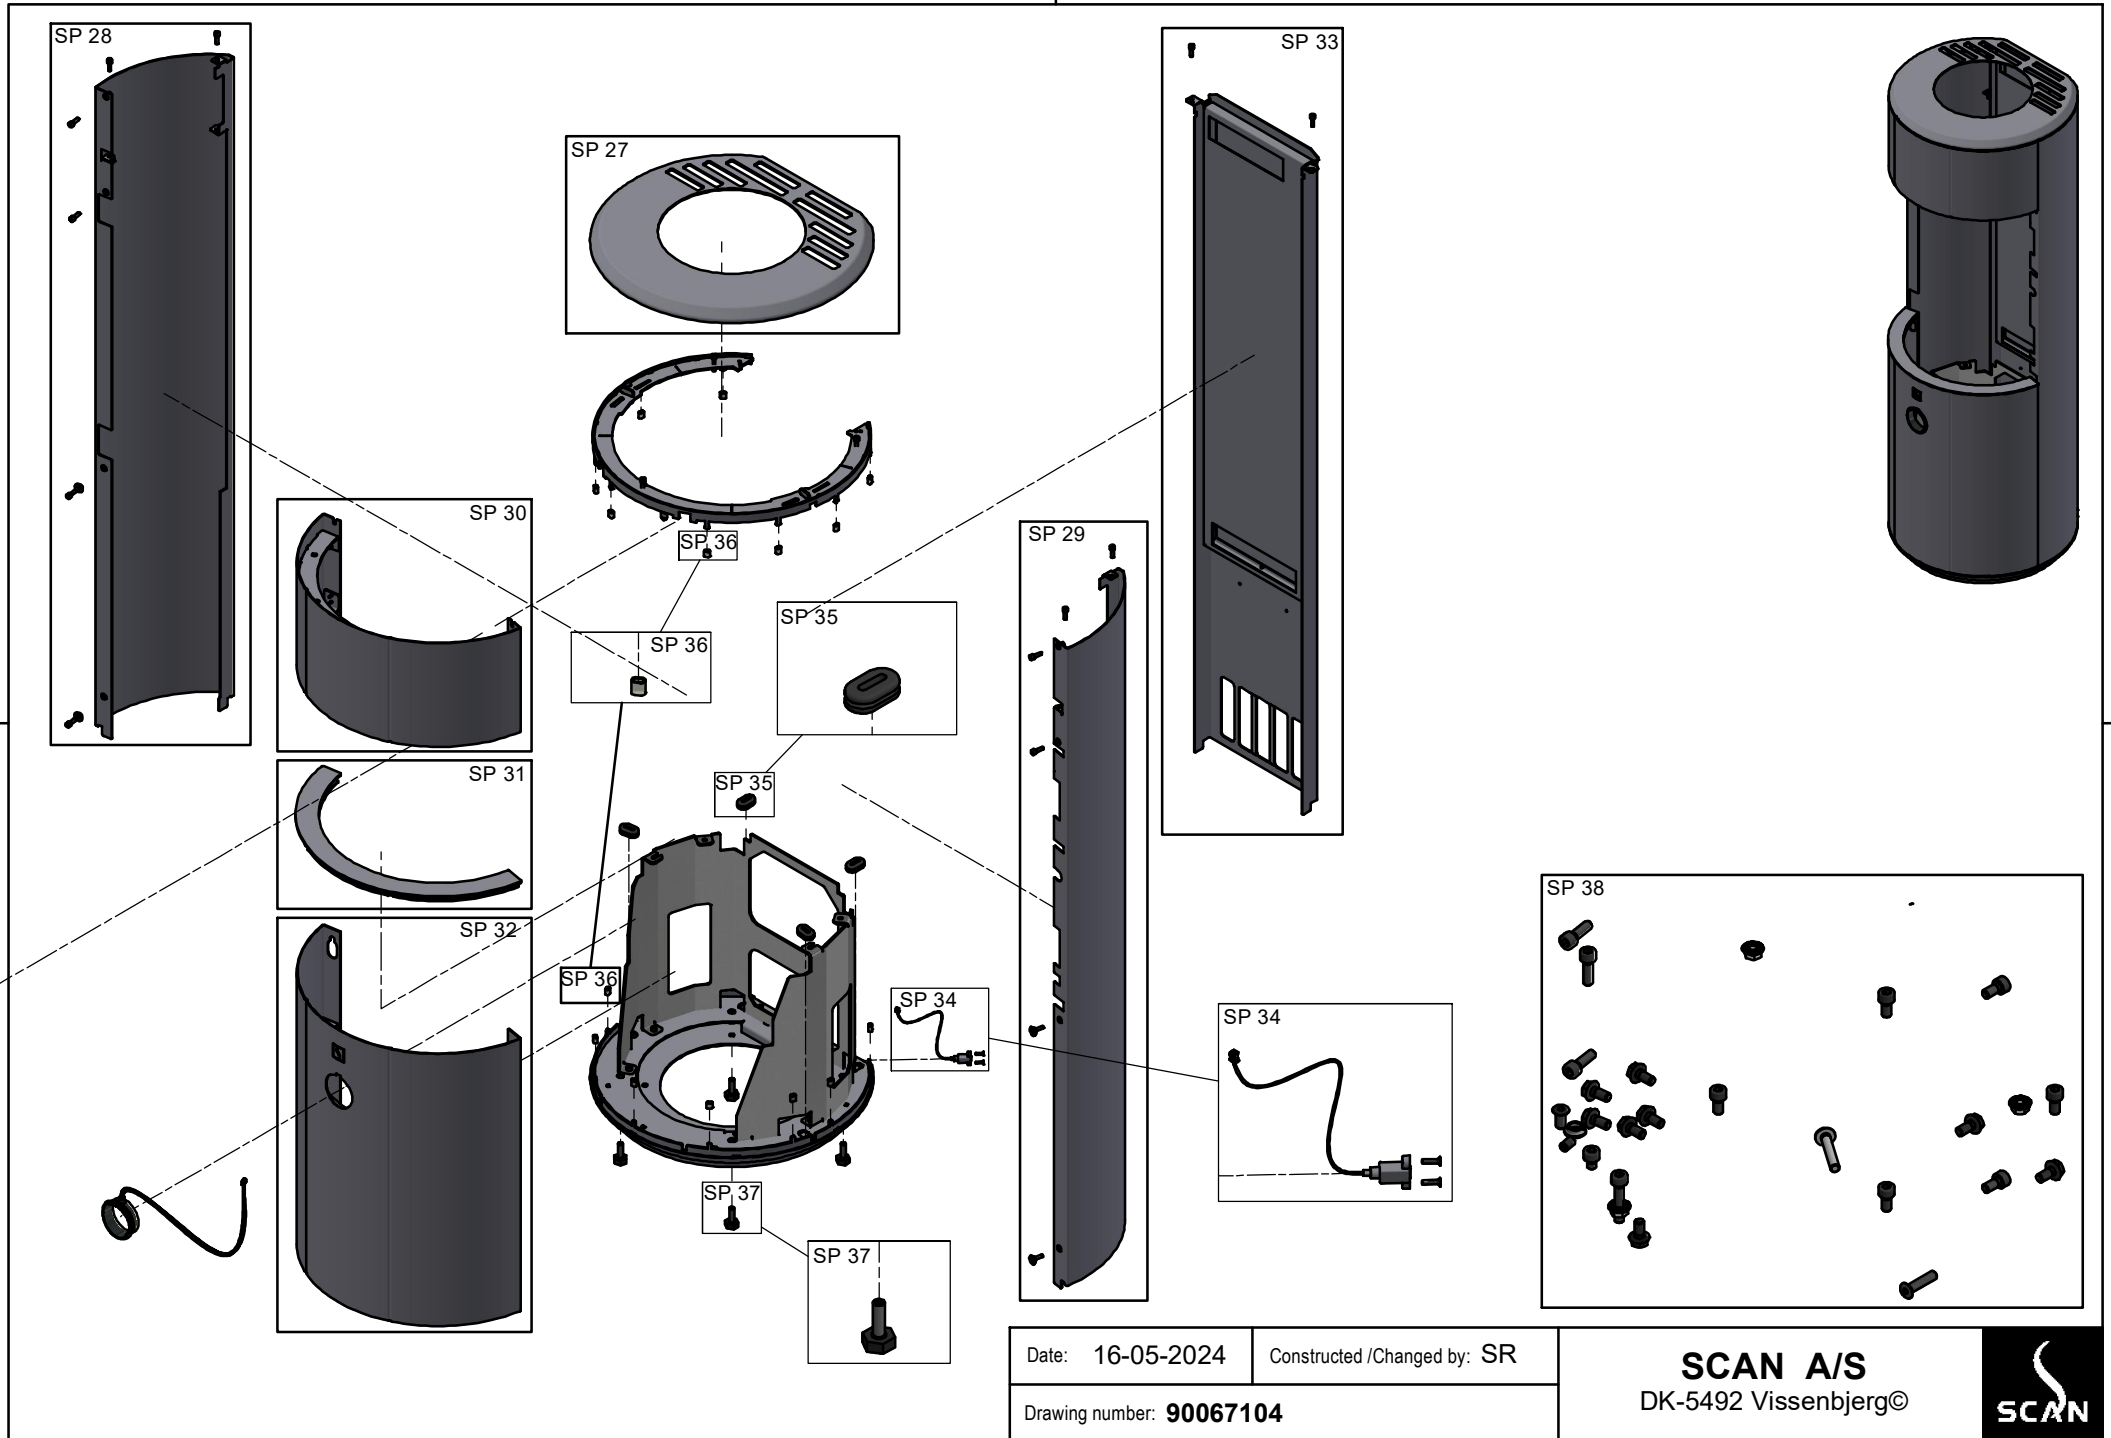

Spare parts & Accessories: Scan 67 BD

Date: 16-05-2024 Constructed /Changed by: SR
Drawing number: 90067104

SCAN A/S
DK-5492 Vissenbjerg©

Spare parts & Accessories: Scan 67 BD

Date: 16-05-2024 Constructed /Changed by: SR
 Drawing number: 90067104

SCAN A/S
 DK-5492 Vissenbjerg©

| | |
|--------------------------|-----------------------------|
| Date: 16-05-2024 | Constructed /Changed by: SR |
| Drawing number: 90067104 | |

SCAN A/S
DK-5492 Vissenbjerg©

Date: 16-05-2024

Constructed /Changed by: SR

Drawing number: 90067104

SCAN A/S
DK-5492 Vissenbjerg©

Spare parts & Accessories: Scan 67 BD

| SPARE PART: | NAME: | SALES NO.: |
|-------------|--|------------|
| SP 27 | Top plate, BD, BP | 51064428 |
| SP 28 | Side mantle, left 1300 mm, BP | 51063069 |
| SP 29 | Side mantle, right 1300 mm, BP | 51063070 |
| SP 30 | Front mantle top 1300 mm, BP | 51063079 |
| SP 31 | Top cover for base, BP | 51063060 |
| SP 32 | Front mantle bottom 1300 mm, BP | 51063085 |
| SP 33 | Backplate complete, BD, BP | 51064432 |
| SP 34 | USB-C panel mounted | 51063101 |
| SP 35 | Rubber grommet Mold-0031, 6 pcs. | 51063946 |
| SP 36 | Silicone tube Ø4/Ø8x11, 10 pcs. | 12062225 |
| SP 37 | Adjustment screw 19x19 - M8 x 30, 4 pcs. | 51046856 |
| SP 38 | Screw and bolt kit | 51063061 |

Date: 16-05-2024

Constructed /Changed by: SR

Drawing number: 90067104

SCAN A/S
DK-5492 Vissenbjerg©