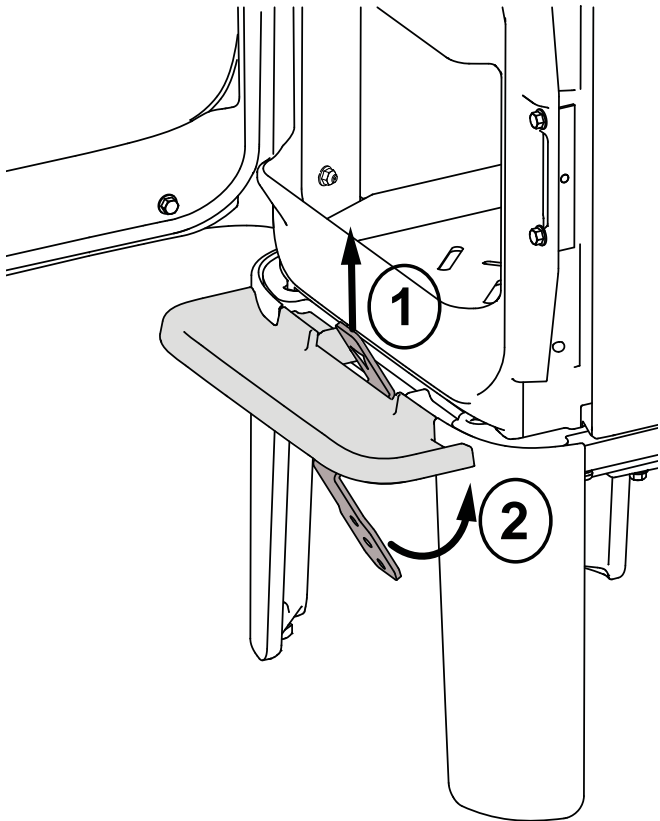

# Ash lip F 105 LL/SL

Jøtul F 105

Jøtul F 105  
Manual version P00

Art. no. 51049065 BP  
Art. no. 51049516 WHE

Fig. 1

Fig. 2

Fig. 3

Fig. 4