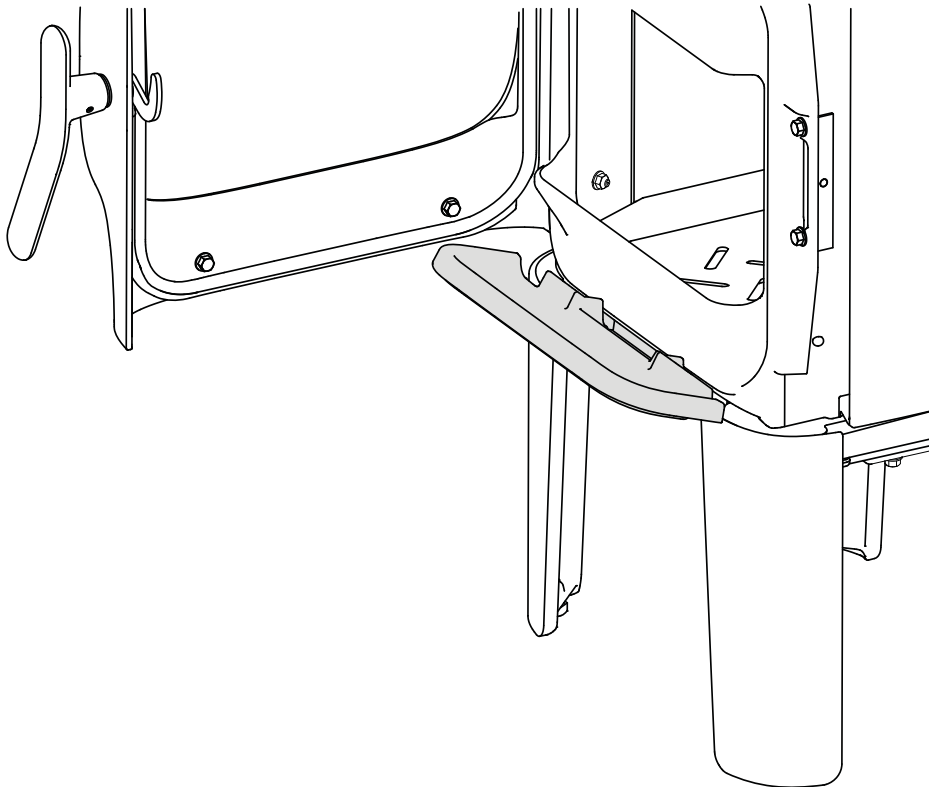

# Ash lip F 105 LL/SL

Jøtul F 105

Jøtul F 105  
Manual version P00

Art. no. 51049065 BP  
Art. no. 51049516 WHE

Fig. 1

Fig. 2

Fig. 3

Fig. 4