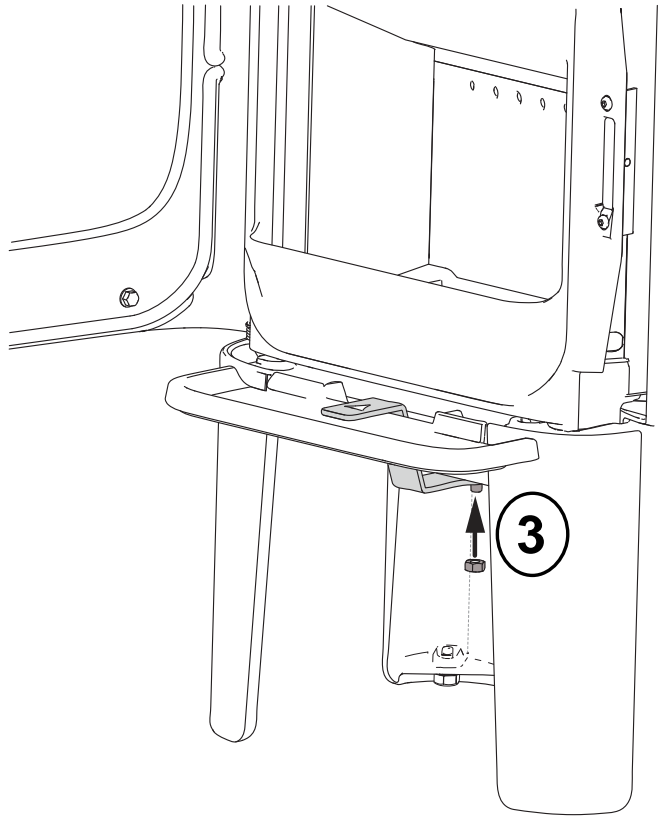

# Ash lip F 105 LL/SL

Jøtul F 105

Jøtul F 105  
Manual version P00

Art. no. 51049065 BP  
Art. no. 51049516 WHE

Fig. 1

Fig. 2

Fig. 3

Fig. 4