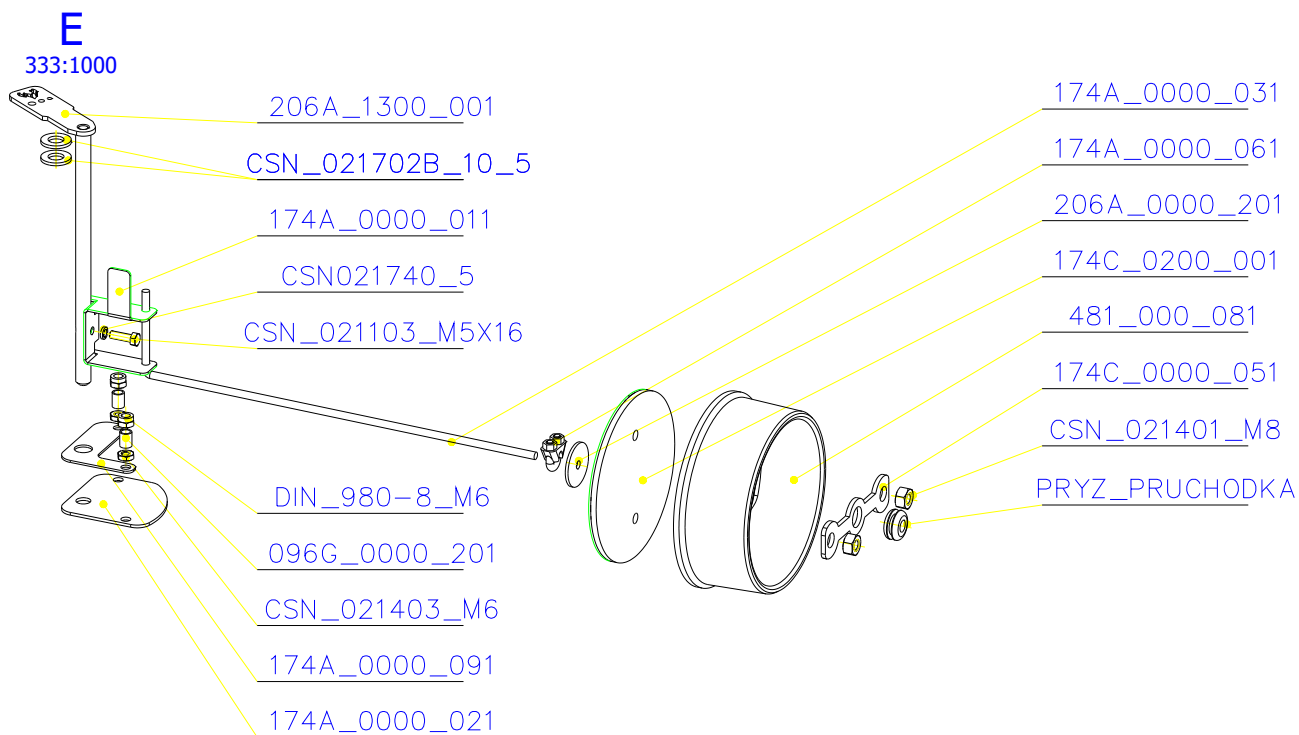

SCAN 5003 FR

SPARE PARTS