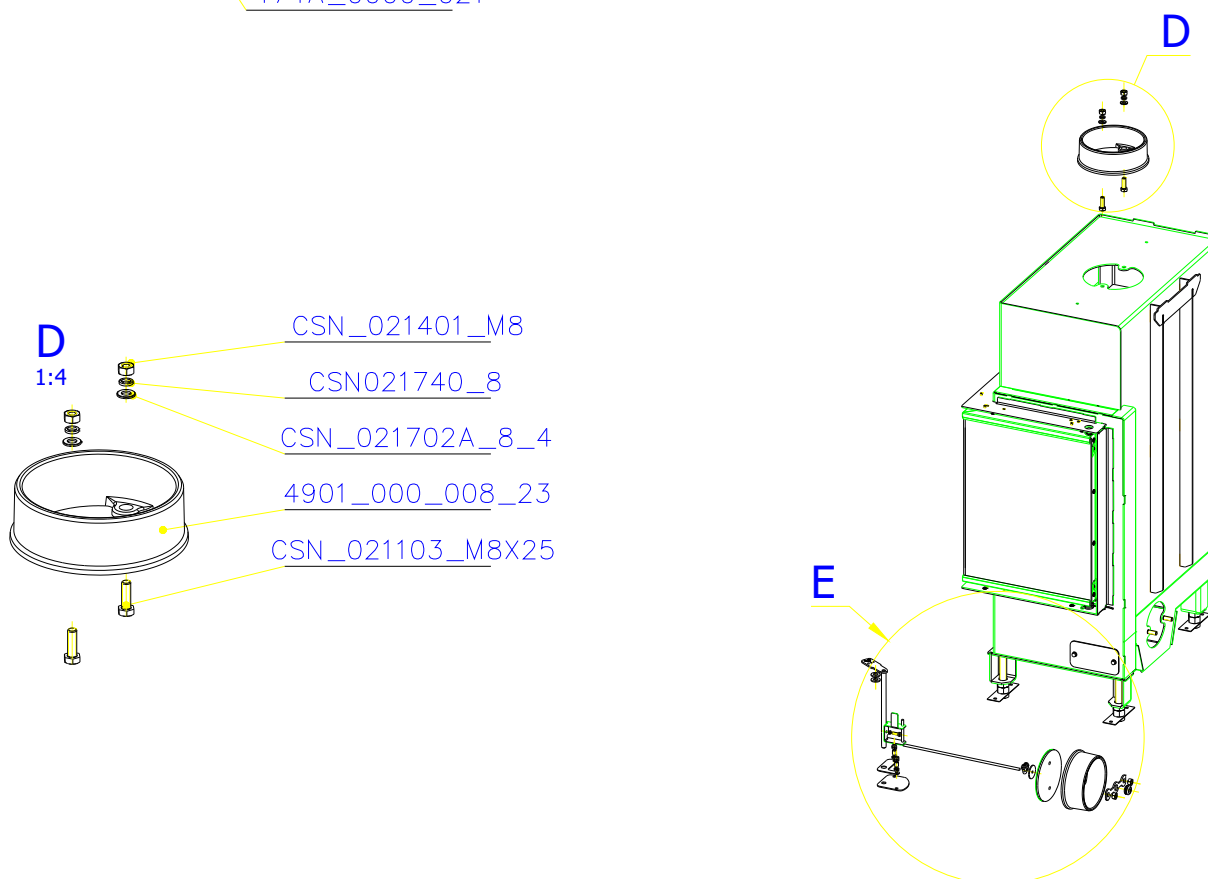

SCAN 5003 FR

SPARE PARTS