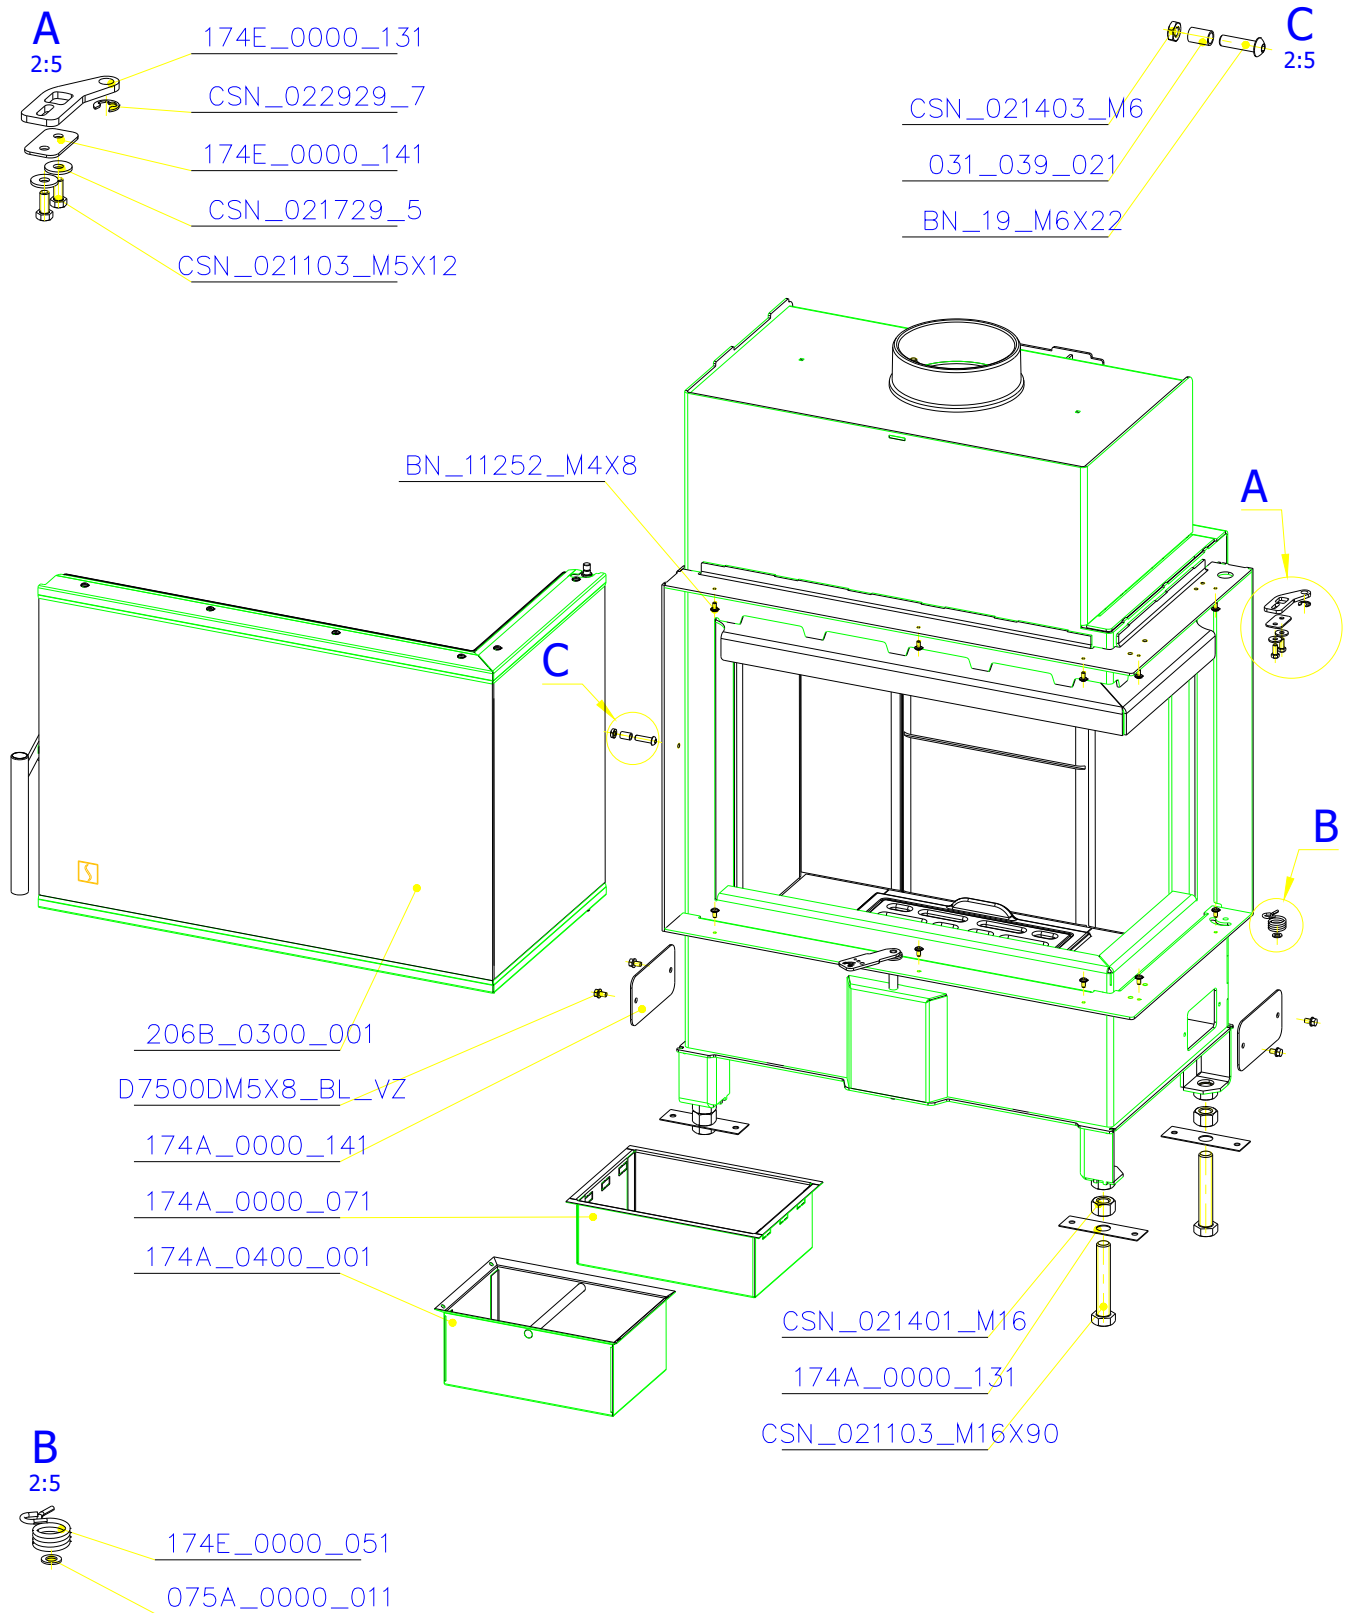

SCAN 5003 FR

SPARE PARTS

Spare parts 5003 FR			
Spare part no.	Market name	Scan M3no.	
1	Baffle plate set	50062493	179A_2010_041 + 179A_2010_031
2	Chamotte chamber set FR	50052736	206B_2010_001
3	Grate	50052738	174A_2000_011
4	Handle set	50061498	-
5	Front glass 4x578x402	50052725	632_999_578_402
6	Side glass 4x304x402	50052726	632_999_304_402
7	Glass sealing 15x4 mm, type 7226/5/0/0 - black	50052729	341_414_015_004
8	Door gasket 15x8 mm, type 84205/6/8/0/0 - black	50052731	341_414_012_616
9	Spray black, 400 ml	50053535	-
10	Screw assortment for SC 5000 series	12061534	-

SCAN 5003 FR

SPARE PARTS