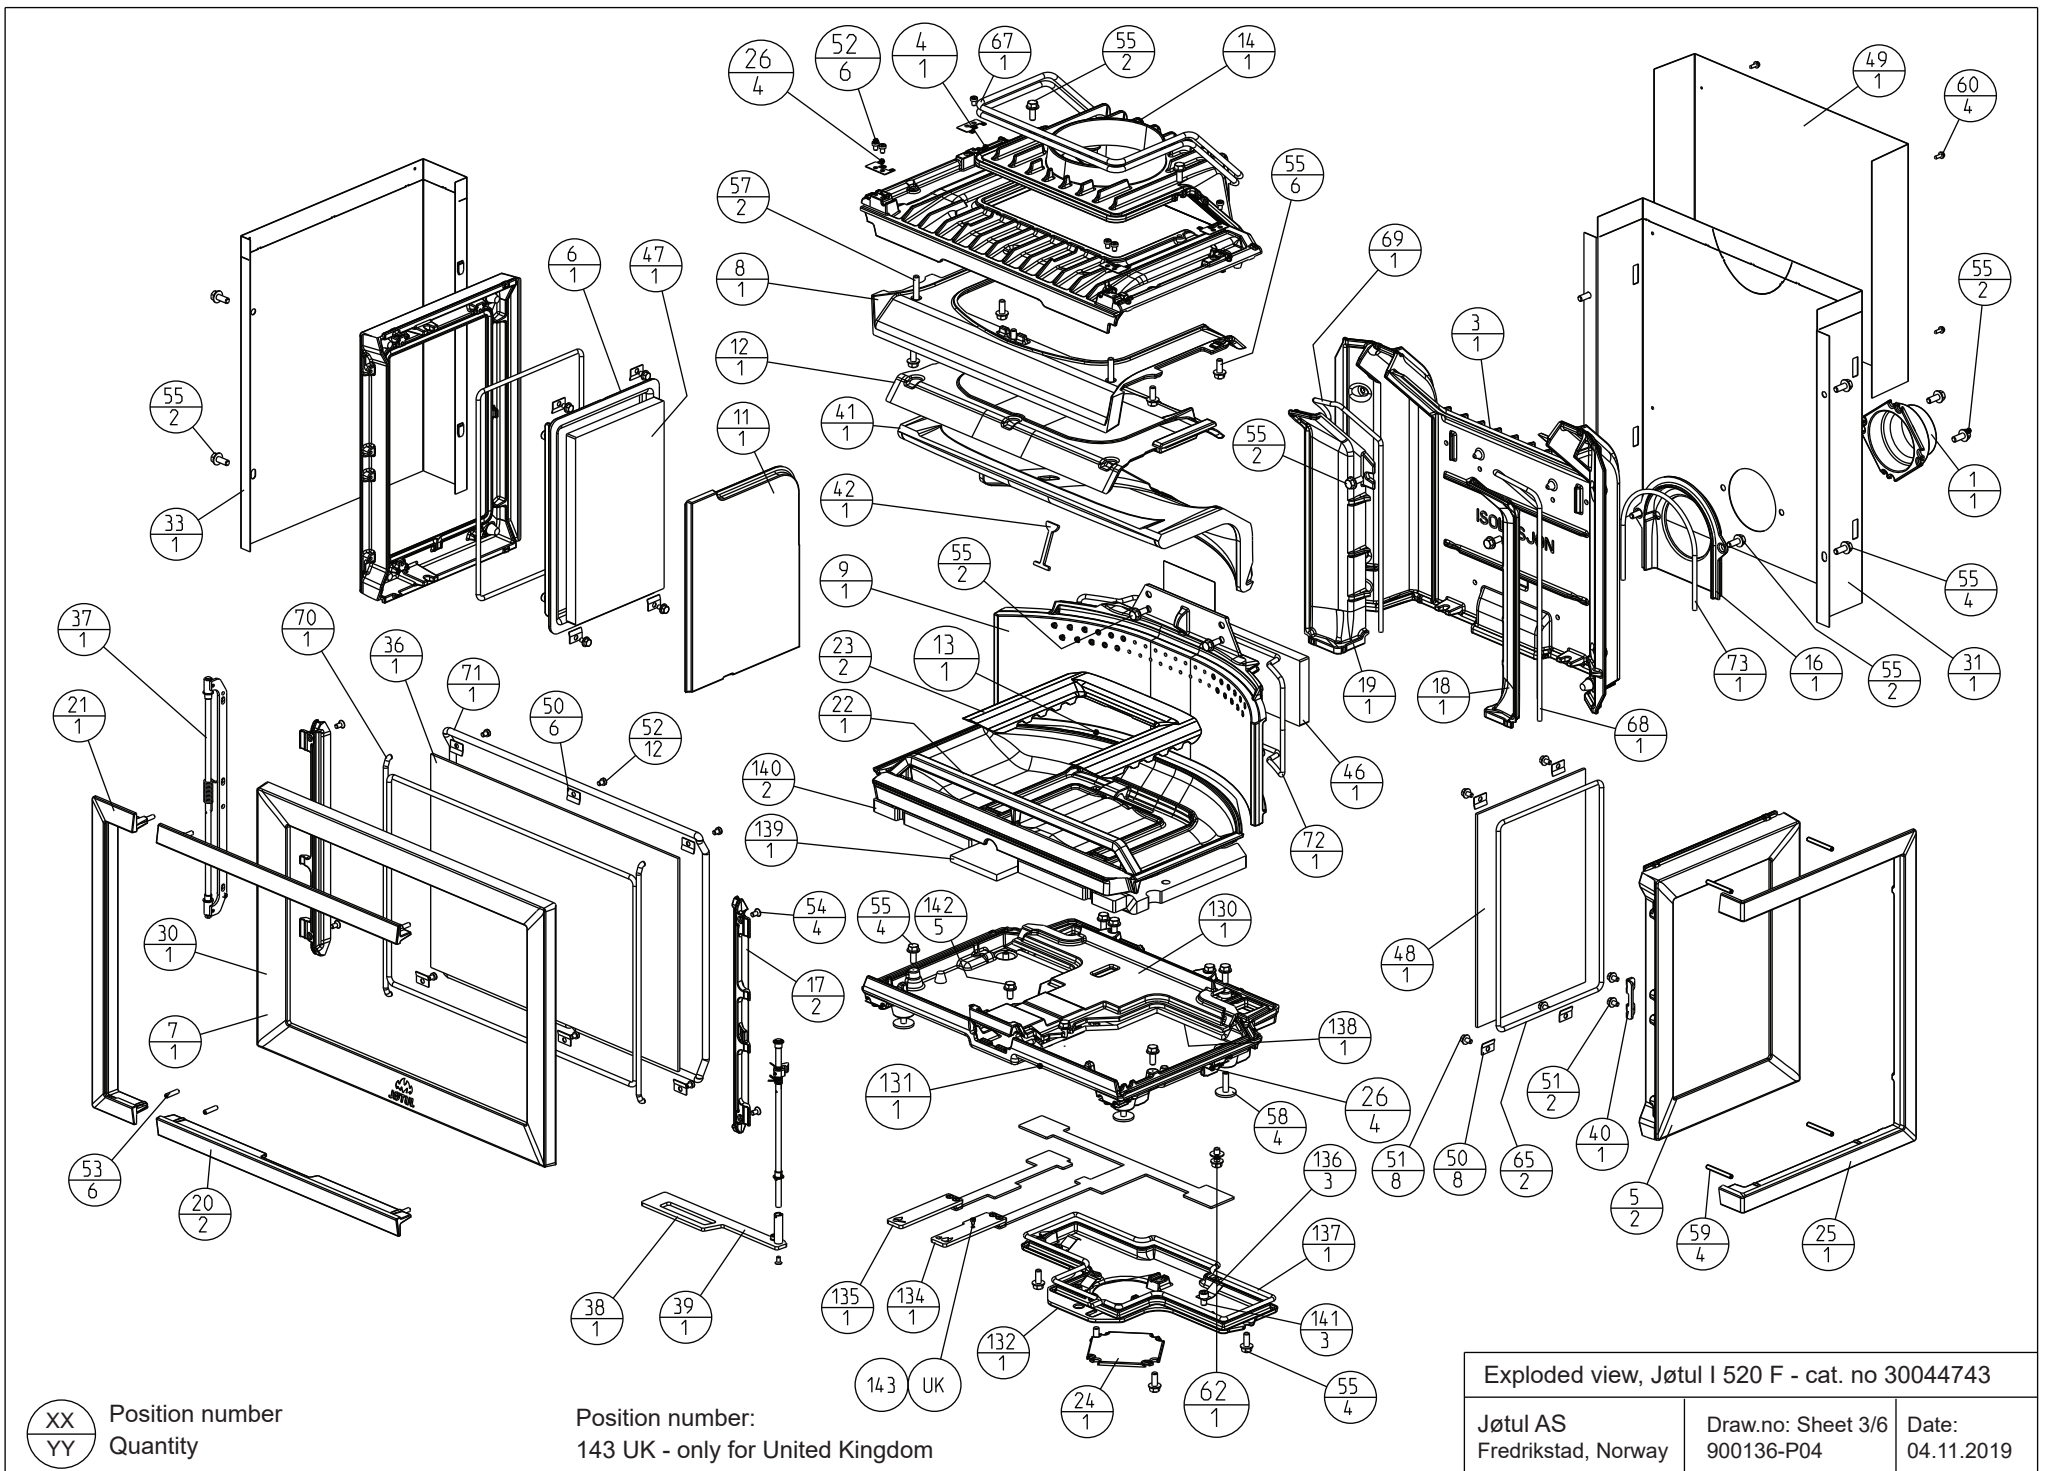

XX Position number
YY Quantity

Position number:
143 UK - only for United Kingdom

Exploded view, Jøtul I 520 F - cat. no 30044743

Jøtul AS
Fredrikstad, Norway

Draw.no: Sheet 2/6
900136-P04

Date:
04.11.2019

XX Position number
YY Quantity