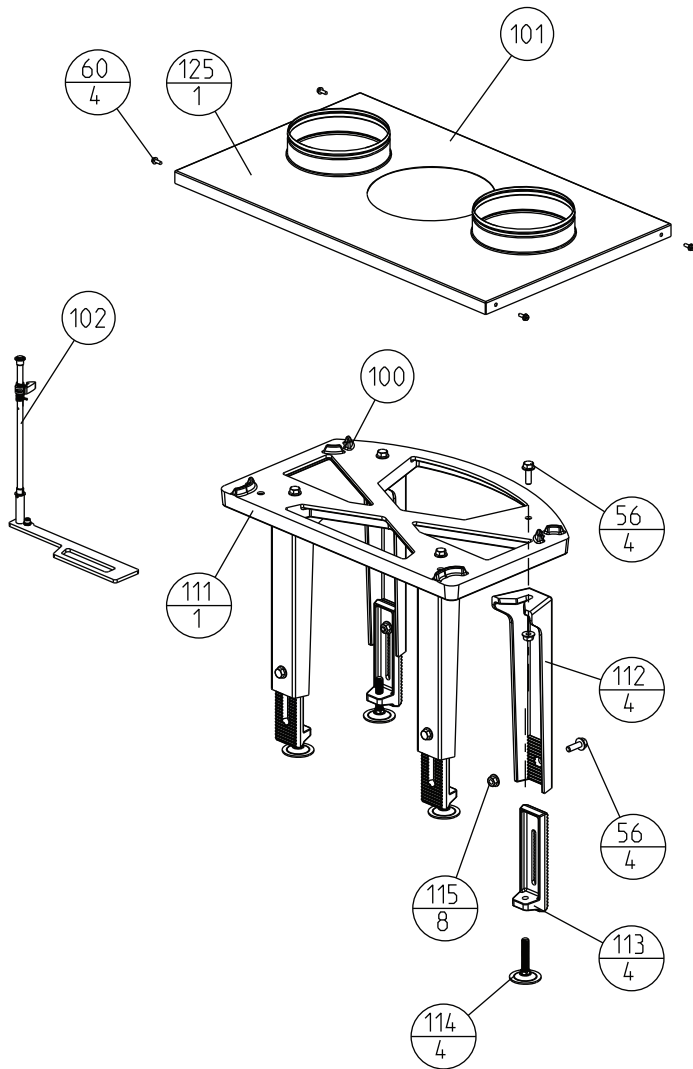

Position number:
143 UK - only for United Kingdom

Exploded view, Jøtul I 520 F - cat. no 30044743

Jøtul AS
Fredrikstad, Norway

Draw.no: Sheet 3/6
900136-P04

Date:
04.11.2019

XX Position number
YY Quantity

Position number:
143 UK - only for United Kingdom

Exploded view, Jøtul I 520 F - cat. no 30044743

Jøtul AS
Fredrikstad, Norway

Draw.no: Sheet 4/6
900136-P04

Date:
04.11.2019

XX	Position number
YY	Quantity

Exploded view, Jøtul I 520 F - optional equipment		
Jøtul AS Fredrikstad, Norway	Draw.no: Sheet 5/6 900136-P04	Date: 04.11.2019