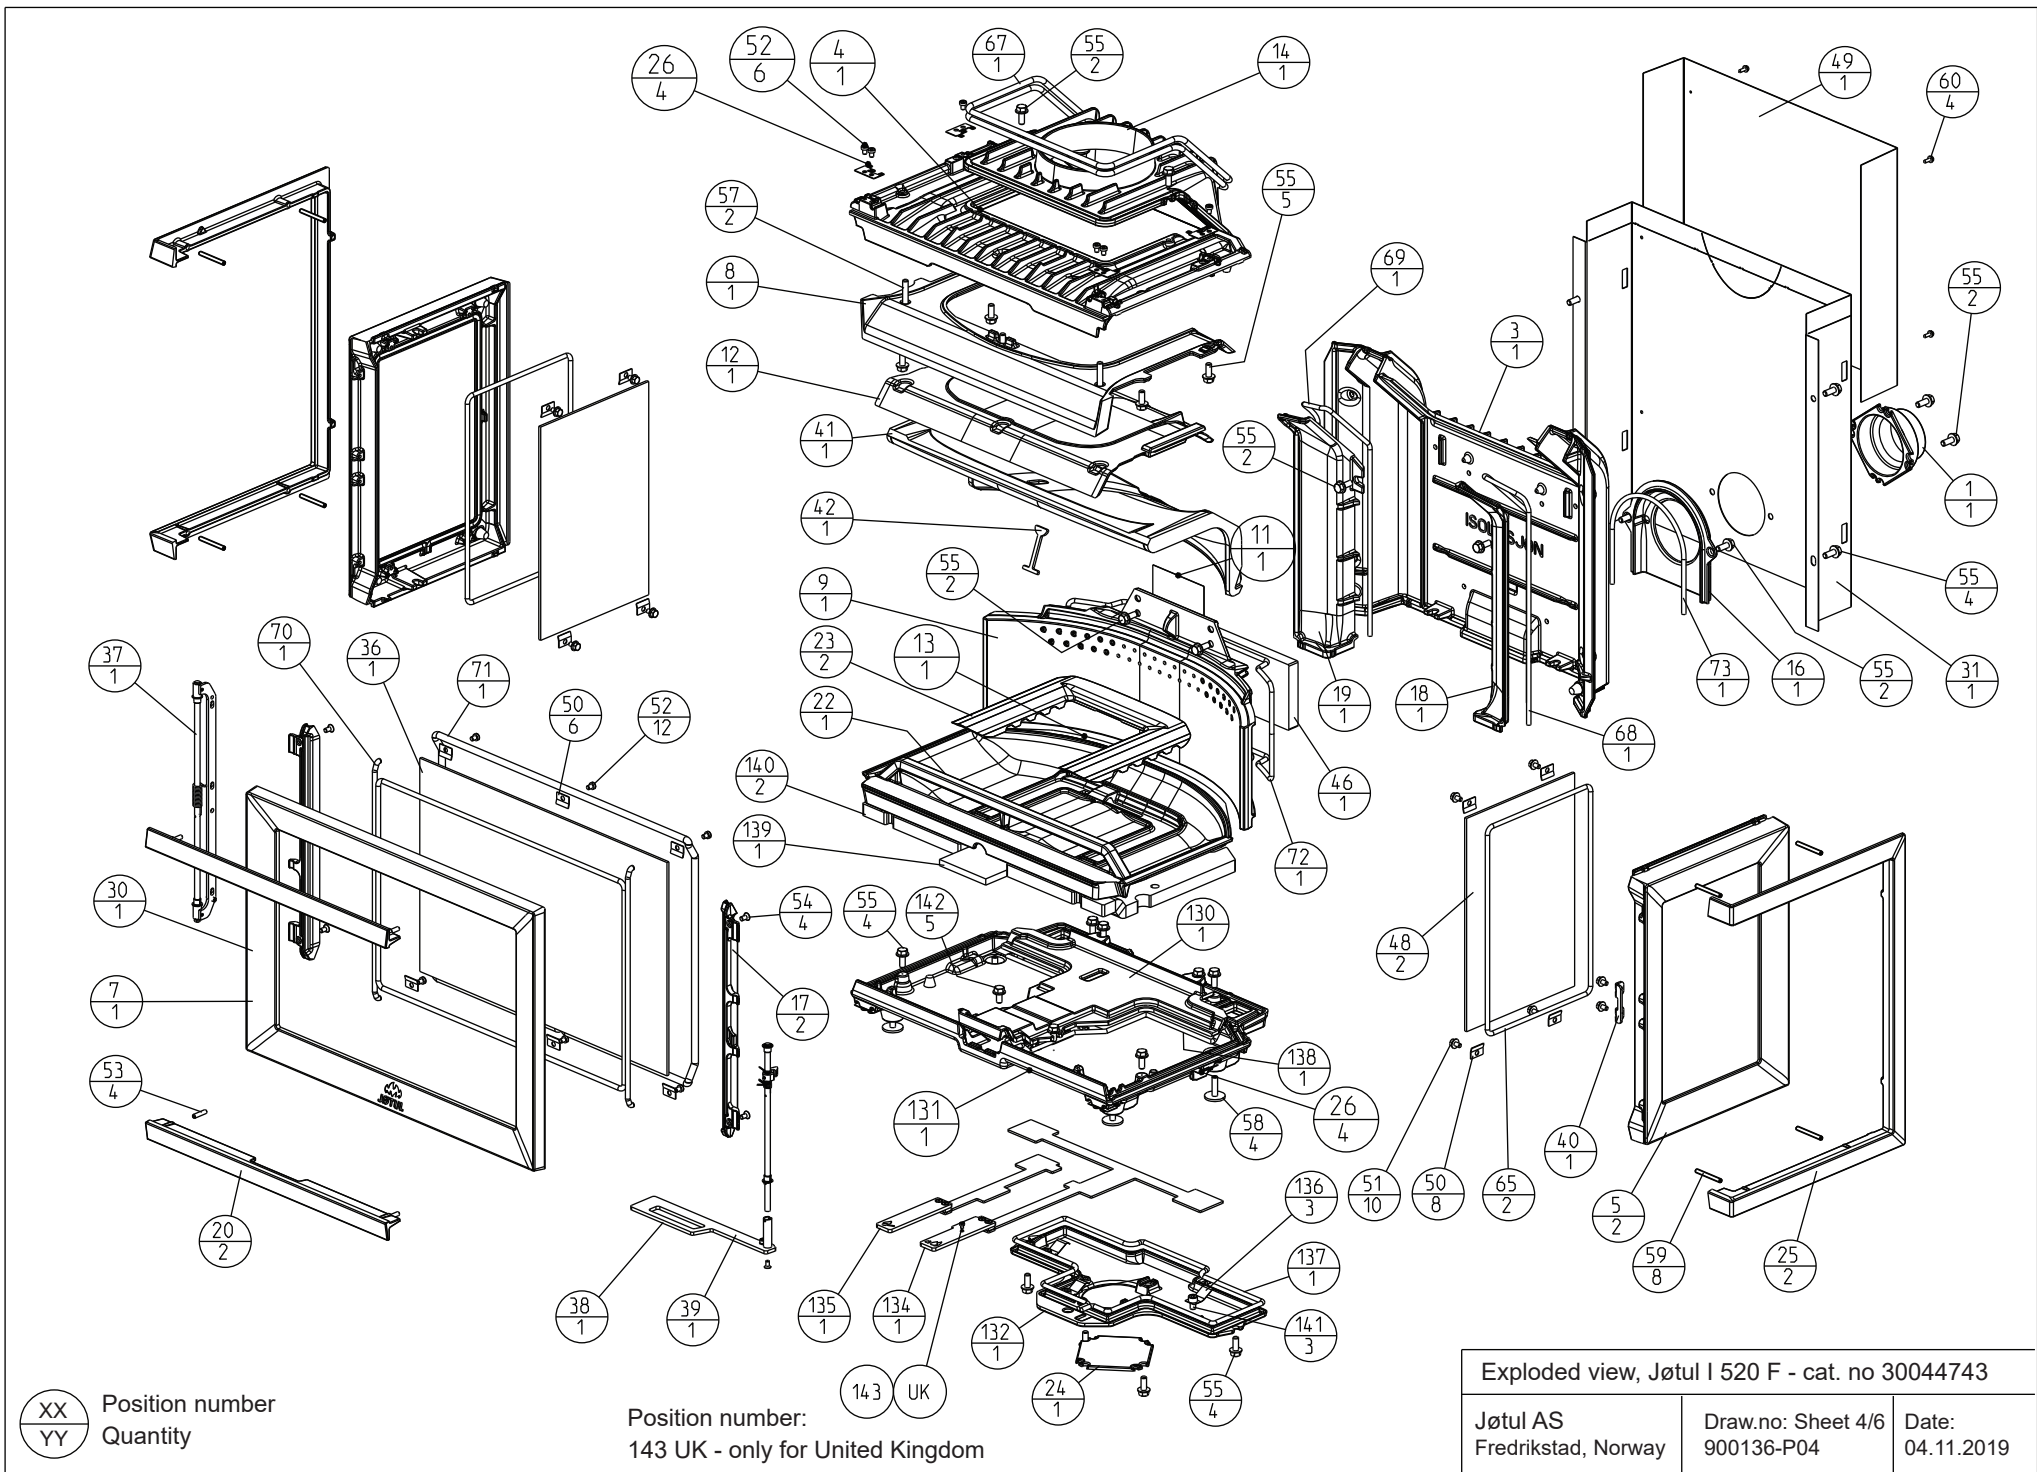

XX Position number
YY Quantity

Position number:
143 UK - only for United Kingdom

Exploded view, Jøtul I 520 F - cat. no 30044743

Jøtul AS
Fredrikstad, Norway

Draw.no: Sheet 4/6
900136-P04

Date:
04.11.2019