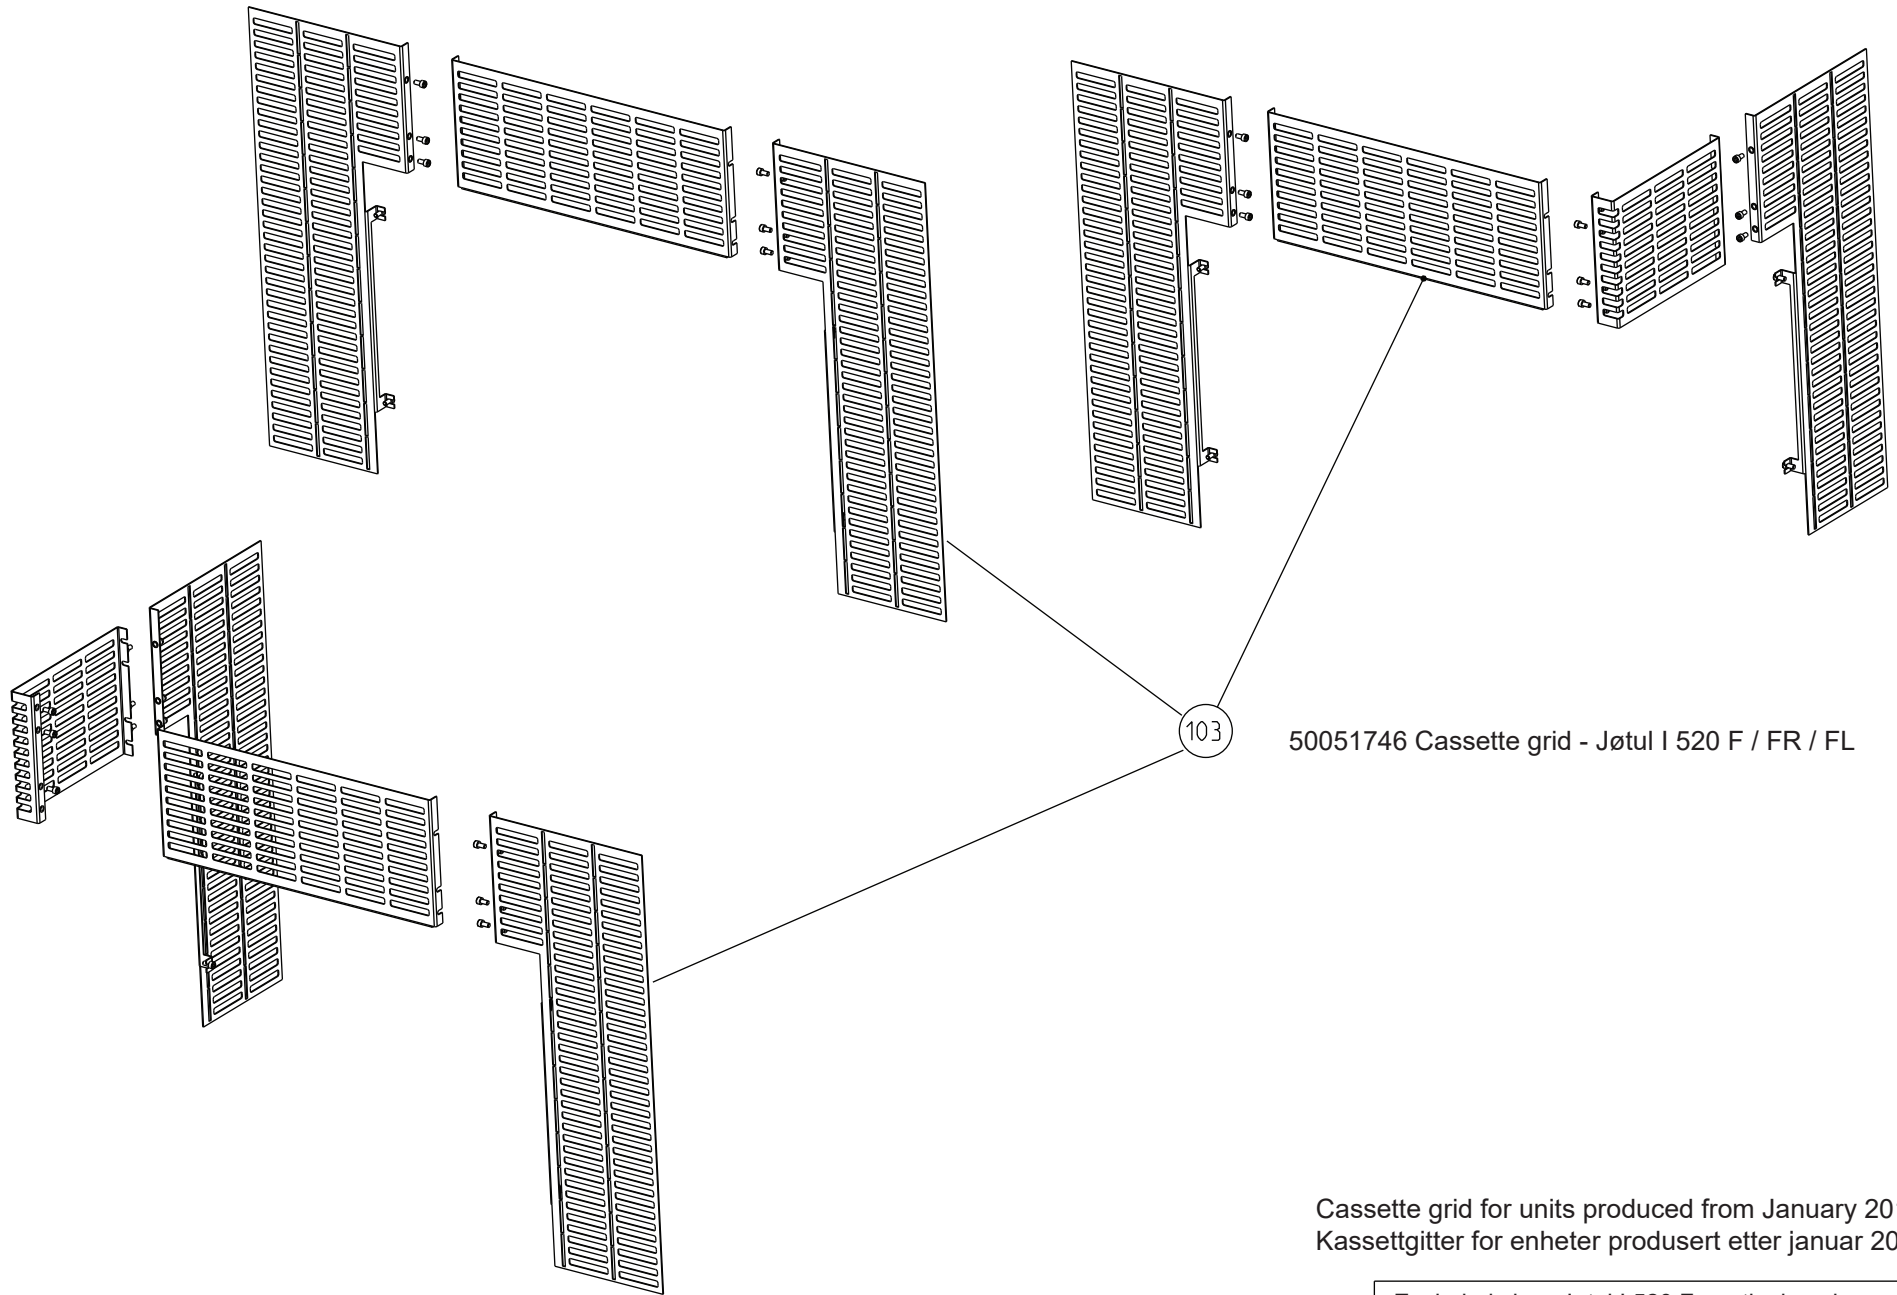

103

50051746 Cassette grid - Jøtul I 520 F / FR / FL

Cassette grid for units produced from January 2018
 Kassettgitter for enheter produsert etter januar 2018

XX	Position number
YY	Quantity

Exploded view, Jøtul I 520 F - optional equipment		
Jøtul AS Fredrikstad, Norway	Draw.no: Sheet 6/6 900136-P04	Date: 04.11.2019