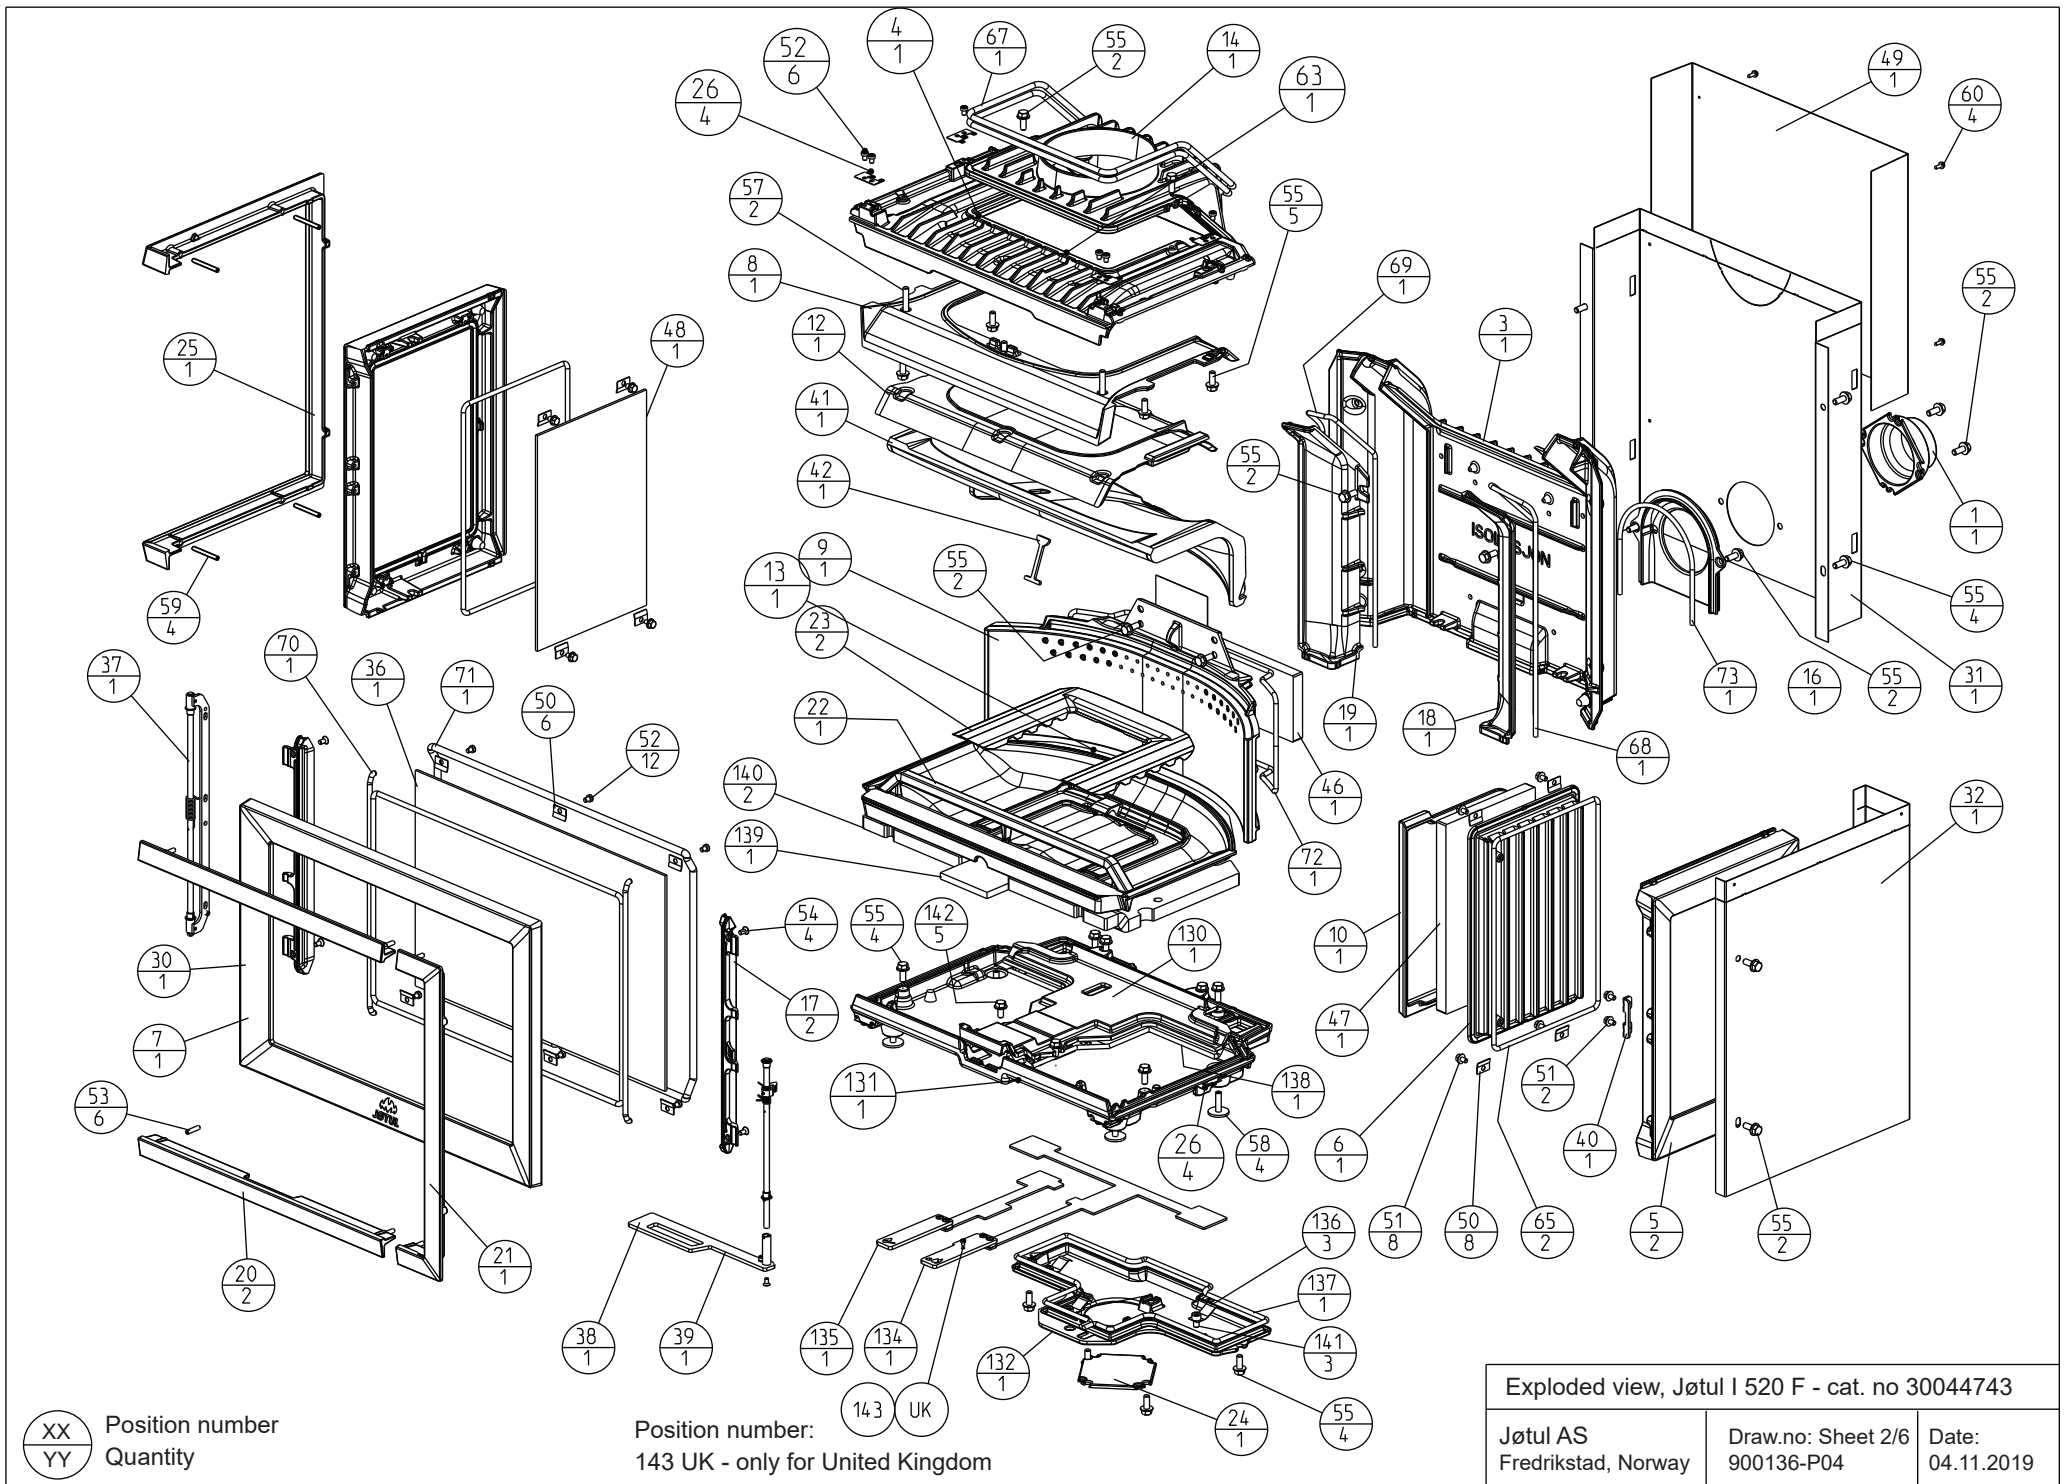

XX Position number
YY Quantity

Position number:
143 UK - only for United Kingdom

Exploded view, Jøtul I 520 F - cat. no 30044743		
Jøtul AS Fredrikstad, Norway	Draw.no: Sheet 1/6 900136-P04	Date: 04.11.2019