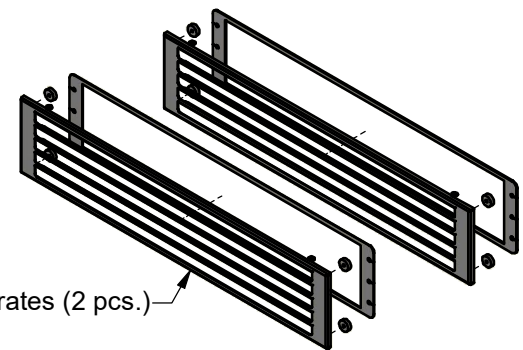

Scan 1005 - Spare Parts

Date: 24-03-2025	Constructed /Changed by: pcj/sr	SCAN A/S DK-5492 Vissenbjerg©	
Drawing number: 91005100			

Scan 1005 - Spare Parts Accessories

He + kit for Scan 1005, accessory
24066648