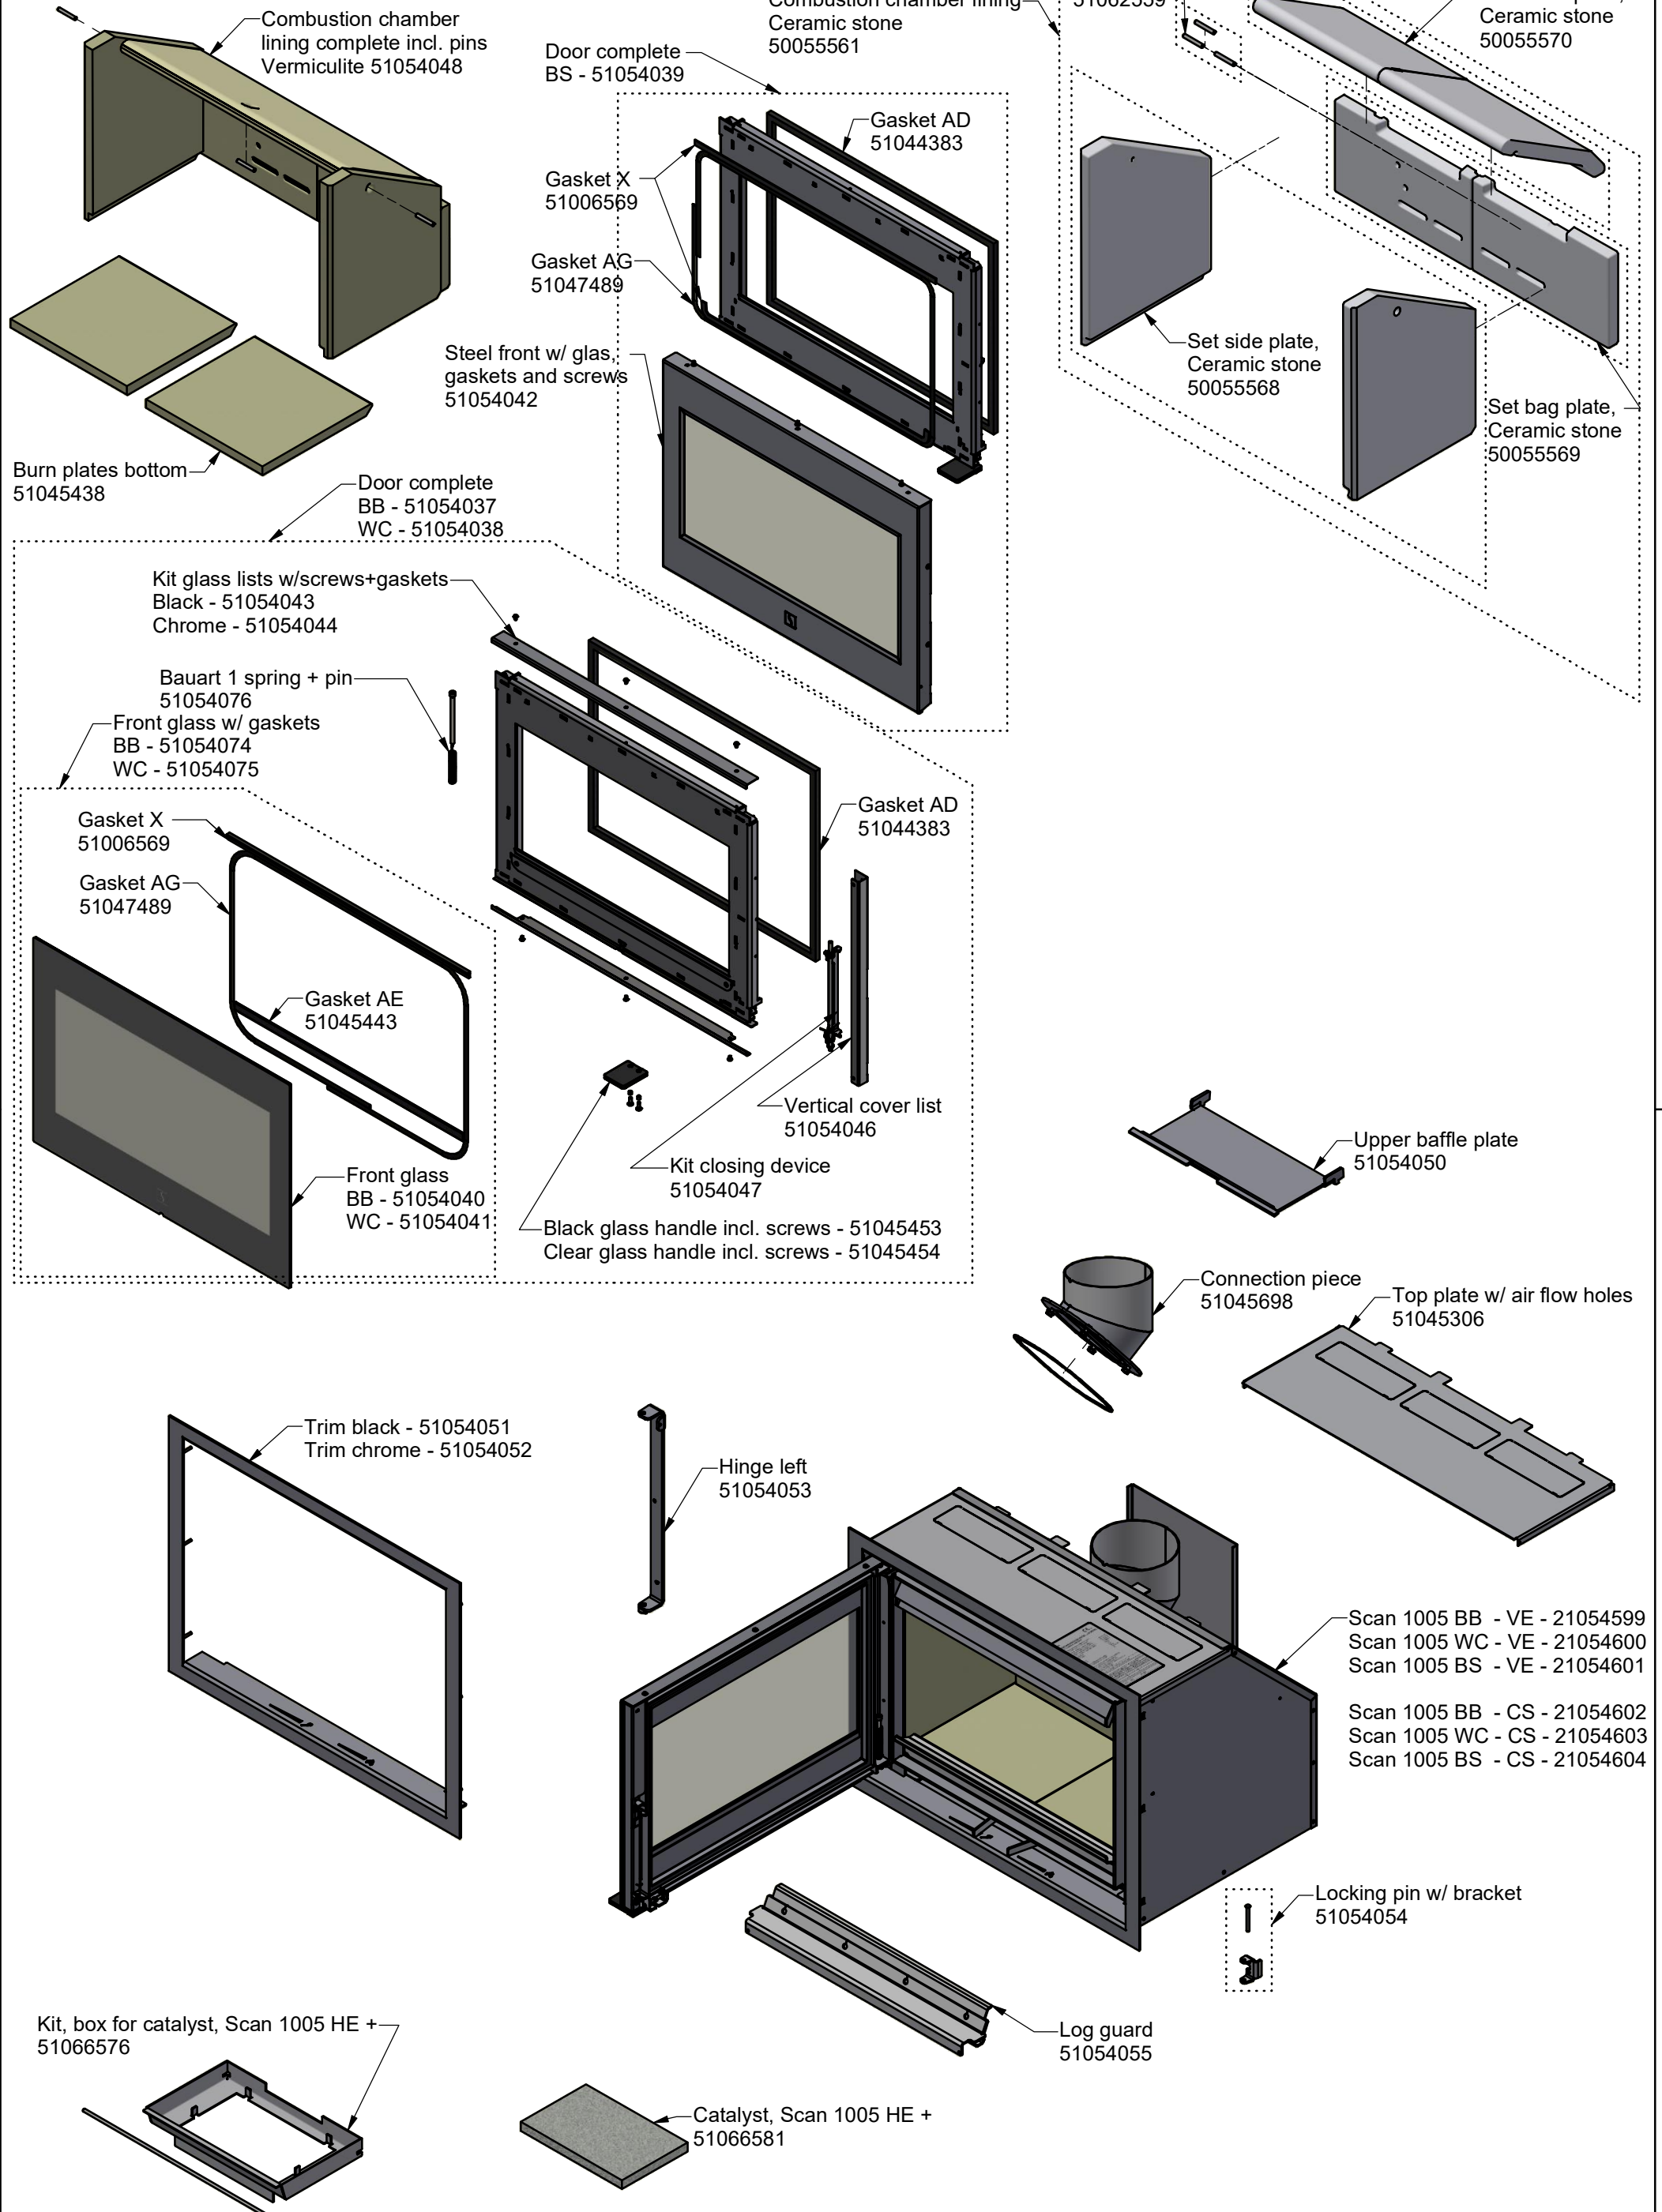

Scan 1005 - Spare Parts

Date: 24-03-2025	Constructed /Changed by: pcj/sr	SCAN A/S DK-5492 Vissenbjerg©	
Drawing number: 91005100			

Scan 1005 - Spare Parts Accessories

He + kit for Scan 1005, accessory
24066648