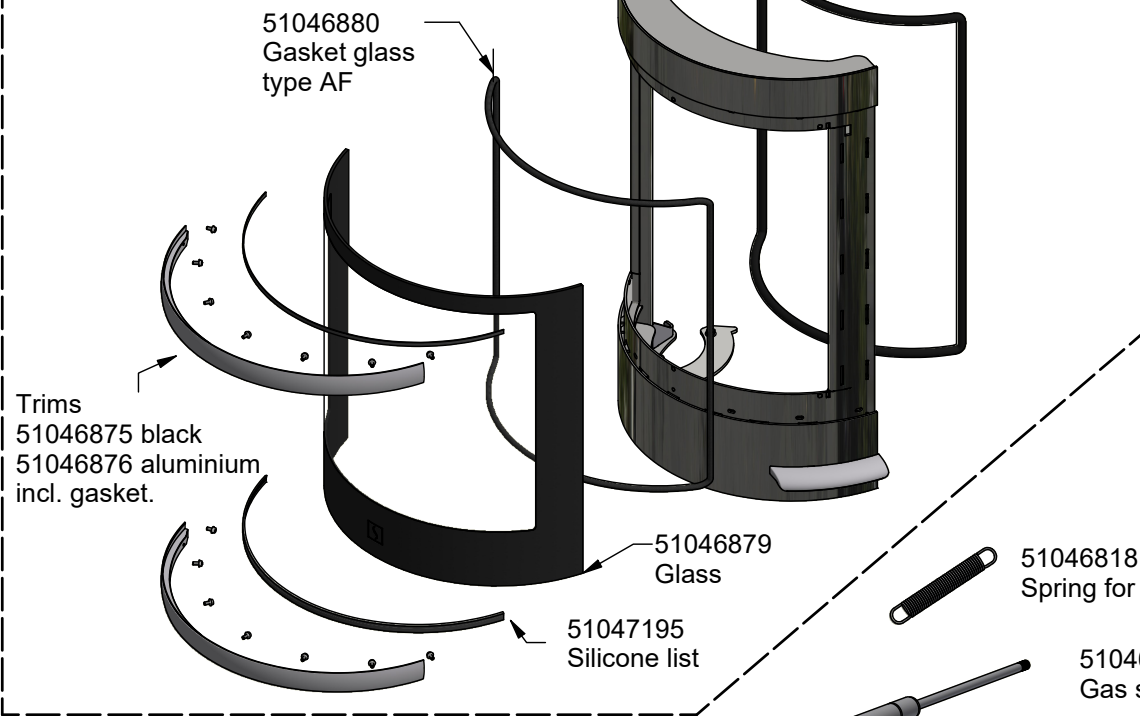

SCAN 83 Spareparts

Door complete

51046885 black
51046886 aluminium

Handle
51046877 black
51046878 aluminium

51061261 Spare part kit, Locking mechanism

Top pl. cover
51059133 BP
51064849 GP
51060951 GWH

51046818 Spring for the lock

51046817 Gas spring

51046819 Gas spring fitting

51046851 Connecting piece

51054443 Locking device

51054589 Locking pawl

51052008 BP
51051989 GP
51047793 GWH
Front mantle upper.

51052013 BP
51051996 GP
51047811 GWH
Side mantle back, left

51046797 Cast iron bottom incl. gasket

51046914 Gasket for iron bottom

51052011 BP
51051994 GP
51047805 GWH
Side mantle front, left

51049129 Pin and locking clip

51046852 Ash drawer

51046799 Cover plate front steel stove

51046815 Cover plate front, soapstone

51052009 BP
51051992 GP
51047796 GWH
Front mantle bottom

51046847 Skamol fitting 1 pcs.

51050429 Pin for baffleplate

51046856 Set screws 4 pcs. M8 x 30

51046820 Label indicator for air supply