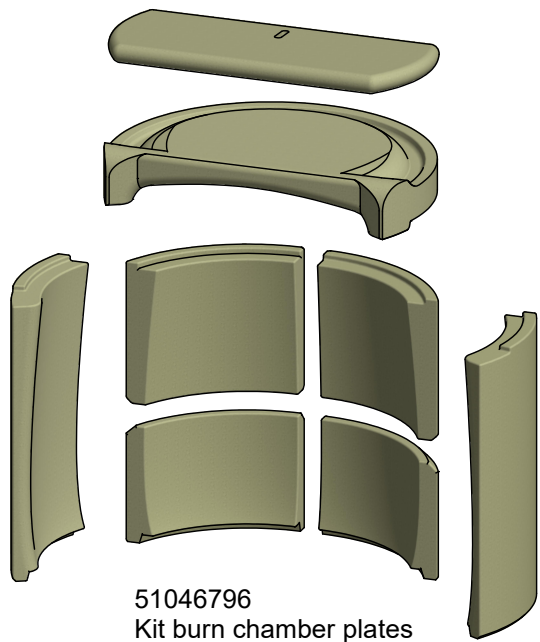

51046815 Cover plate front, soapstone

51052009 BP
51051992 GP
51047796 GWH
Front mantle bottom

51046847 Skamol fitting 1 pcs.

51050429 Pin for baffleplate

51046856 Set screws 4 pcs. M8 x 30

51046820 Label indicator for air supply

SCAN 83 Spareparts

Ceramic tiles
different colours

51046796
Kit burn chamber plates

50045978
Soapstone top, top outlet

50045977
Soapstone top, rear outlet

- Floor plates:
- 50046311 Small shaped floor plate, glass
 - 50046312 Large floor plate, glass
 - 50046313 Large shaped floor plate, glass
 - 50046315 Small shaped floor plate for corner, glass
 - 51046364 Small shaped floor plate, steel
 - 51046366 Large floor plate, steel
 - 51046365 Small shaped floor plate, corner, steel