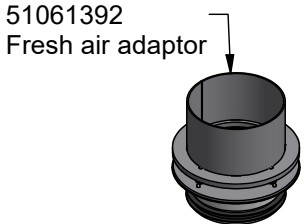

51046797 Cast iron bottom incl. gasket

51046914 Gasket for iron bottom

51052011 BP
51051994 GP
51047805 GWH
Side mantle front, left

51049129 Pin and locking clip

51046852 Ash drawer

51046799 Cover plate front steel stove

51046815 Cover plate front, soapstone

51052009 BP
51051992 GP
51047796 GWH
Front mantle bottom

51046847 Skamol fitting 1 pcs.

51050429 Pin for baffleplate

51046856 Set screws 4 pcs. M8 x 30

51046820 Label indicator for air supply

SCAN 83 Spareparts

Ceramic tiles
different colours

51046796
Kit burn chamber plates

50045978
Soapstone top, top outlet

50045977
Soapstone top, rear outlet

- Floor plates:
- 50046311 Small shaped floor plate, glass
 - 50046312 Large floor plate, glass
 - 50046313 Large shaped floor plate, glass
 - 50046315 Small shaped floor plate for corner, glass
 - 51046364 Small shaped floor plate, steel
 - 51046366 Large floor plate, steel
 - 51046365 Small shaped floor plate, corner, steel

51046779
Soapstone pcs.

51046781
Soapstone pcs.

51046780
Soapstone pcs.

51046363
Revolving kit

51061392
Fresh air adaptor