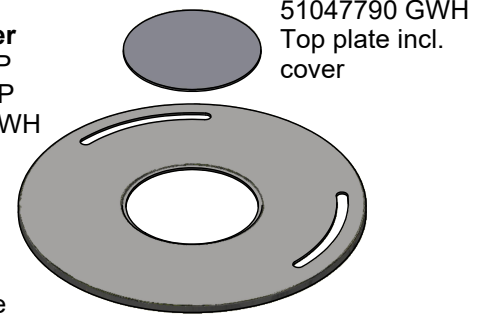

SCAN 83 Spareparts

Door complete

51046885 black
51046886 aluminium

Handle
51046877 black
51046878 aluminium

51061261 Spare part kit, Locking mechanism

Top pl. cover
51059133 BP
51064849 GP
51060951 GWH

51046818 Spring for the lock

51046817 Gas spring

51046819 Gas spring fitting

51046851 Connecting piece

51054443 Locking device

51054589 Locking pawl

51052008 BP
51051989 GP
51047793 GWH
Front mantle upper.

51052013 BP
51051996 GP
51047811 GWH
Side mantle back, left