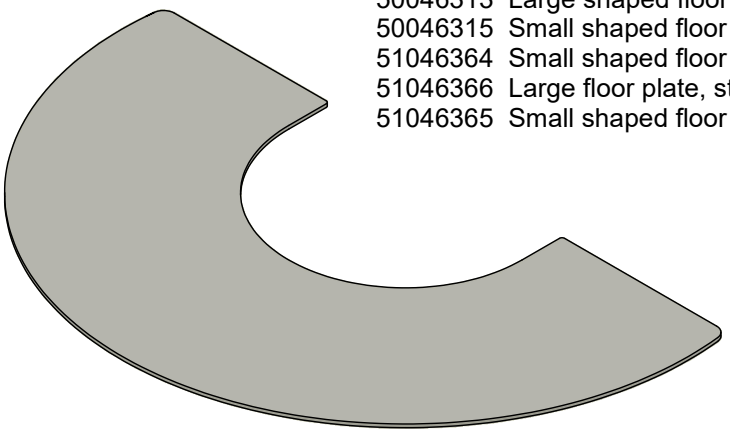

51046815 Cover plate front, soapstone

51052009 BP
51051992 GP
51047796 GWH
Front mantle bottom

51046847 Skamol fitting 1 pcs.

51050429 Pin for baffleplate

51046856 Set screws 4 pcs. M8 x 30

51046820 Label indicator for air supply

SCAN 83 Spareparts

Ceramic tiles
different colours

51046796
Kit burn chamber plates

50045978
Soapstone top, top outlet

50045977
Soapstone top, rear outlet

- Floor plates:
- 50046311 Small shaped floor plate, glass
 - 50046312 Large floor plate, glass
 - 50046313 Large shaped floor plate, glass
 - 50046315 Small shaped floor plate for corner, glass
 - 51046364 Small shaped floor plate, steel
 - 51046366 Large floor plate, steel
 - 51046365 Small shaped floor plate, corner, steel