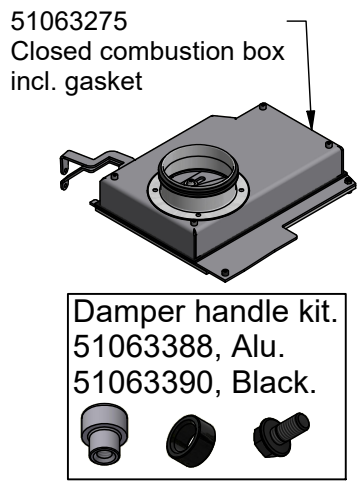

SCAN 83 Spareparts

Door complete

51046885 black
51046886 aluminium

Handle
51046877 black
51046878 aluminium

51061261 Spare part kit, Locking mechanism

Top pl. cover
51059133 BP
51064849 GP
51060951 GWH

51046818 Spring for the lock

51046817 Gas spring

51046819 Gas spring fitting

51046851 Connecting piece

51054443 Locking device

51054589 Locking pawl

51052008 BP
51051989 GP
51047793 GWH
Front mantle upper.

51052013 BP
51051996 GP
51047811 GWH
Side mantle back, left

51046797 Cast iron bottom incl. gasket

51046914 Gasket for iron bottom

51052011 BP
51051994 GP
51047805 GWH
Side mantle front, left

51049129 Pin and locking clip

51046852 Ash drawer

51046799 Cover plate front steel stove