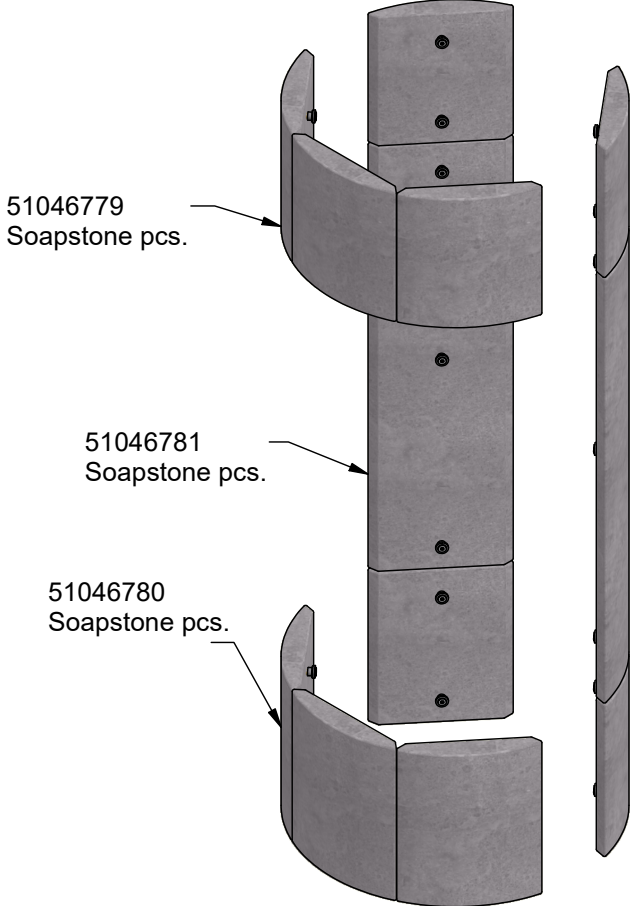

51046797 Cast iron bottom incl. gasket

51046914 Gasket for iron bottom

51052011 BP
51051994 GP
51047805 GWH
Side mantle front, left

51049129 Pin and locking clip

51046852 Ash drawer

51046799 Cover plate front steel stove

51046815 Cover plate front, soapstone

51052009 BP
51051992 GP
51047796 GWH
Front mantle bottom

51046847 Skamol fitting 1 pcs.

51050429 Pin for baffleplate

51046856 Set screws 4 pcs. M8 x 30

51046820 Label indicator for air supply

SCAN 83 Spareparts

Ceramic tiles
different colours

51046796
Kit burn chamber plates

50045978
Soapstone top, top outlet

50045977
Soapstone top, rear outlet

- Floor plates:
- 50046311 Small shaped floor plate, glass
 - 50046312 Large floor plate, glass
 - 50046313 Large shaped floor plate, glass
 - 50046315 Small shaped floor plate for corner, glass
 - 51046364 Small shaped floor plate, steel
 - 51046366 Large floor plate, steel
 - 51046365 Small shaped floor plate, corner, steel

51046779
Soapstone pcs.

51046781
Soapstone pcs.

51046780
Soapstone pcs.

51046363
Revolving kit

51061392
Fresh air adaptor