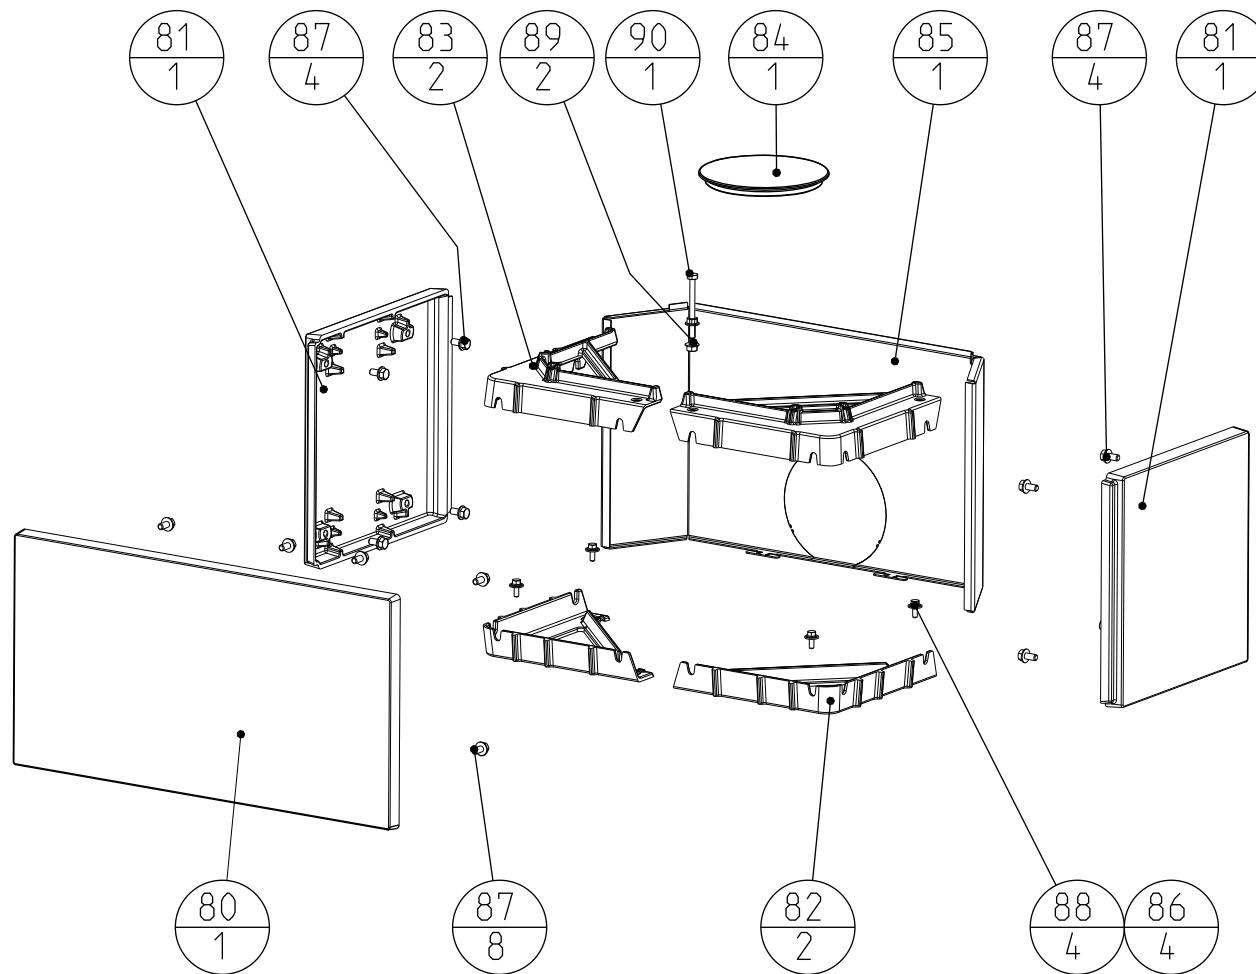

Exploded view, Jøtul F 520

Jøtul AS Fredrikstad, Norway	Draw. no: Sheet 2/2 900188-P02	Date: 05.04.18

Jøtul F 520

Jøtul F 520 BP cat no 30049347 / Jøtul F 520 High Top BP cat no 51053360

BP= Sort lakk/Black Paint