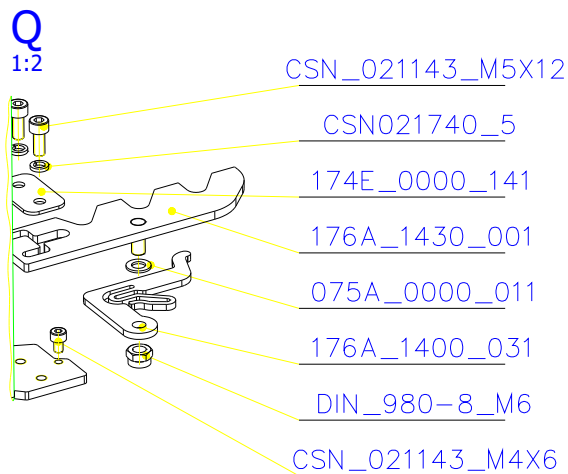

SCAN 5004 FL

SPARE PARTS

Spare parts 5004 FL			
Spare part no.	Market name	Scan M3no.	
1	Baffle plate set	50062492	174K_2010_032 + 174K_2010_032
2	Chamotte chamber set FL	50053136	174N_2010_001
3	Handle	50052740	206E_0320_001
4	Front glass 4x651,5x466	50053133	632_999_650_466
5	Side glass 4x393x466	50053134	632_999_393_466
6	Glass sealing 15x4 mm, type 7226/5/0/0 - black	50052730	341_414_015_004
7	Door gasket 15x8 mm, type 84205/6/8/0/0 - black	50052732	341_414_015_008
8	Spray black, 400ml	50053535	-
9	Screw assortment for SC 5000 series	12061534	-

SCAN 5004 FL

SPARE PARTS

SCAN 5004 FL

SPARE PARTS

SCAN 5004 FL

SPARE PARTS

SCAN 5004 FL

SPARE PARTS

SCAN 5004 FL

SPARE PARTS

SCAN 5004 FL

SPARE PARTS

SCAN 5004 FL

SPARE PARTS