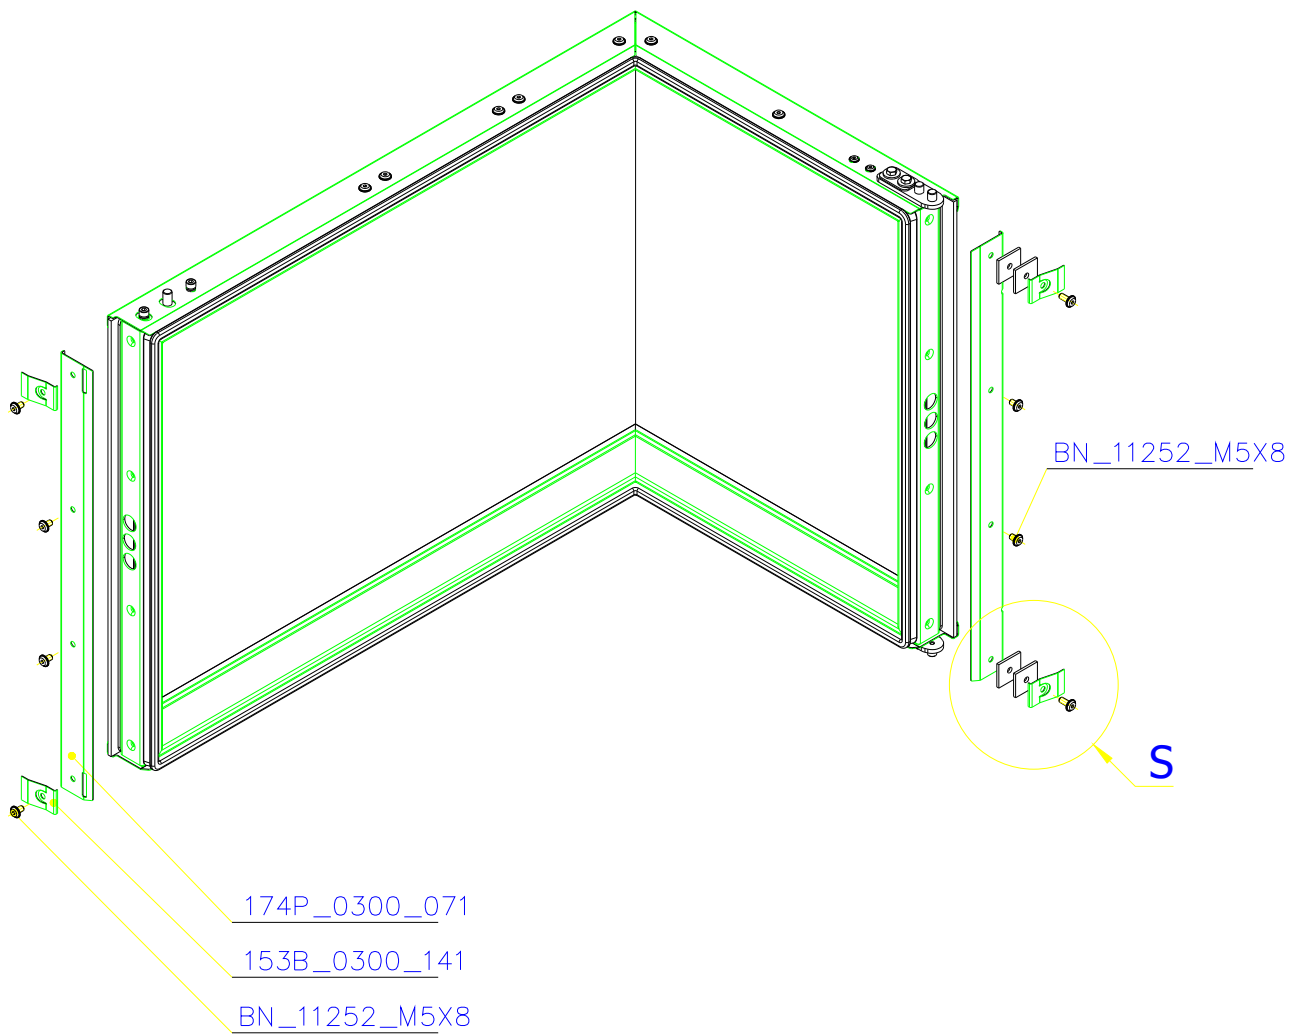

SCAN 5004 FL

SPARE PARTS