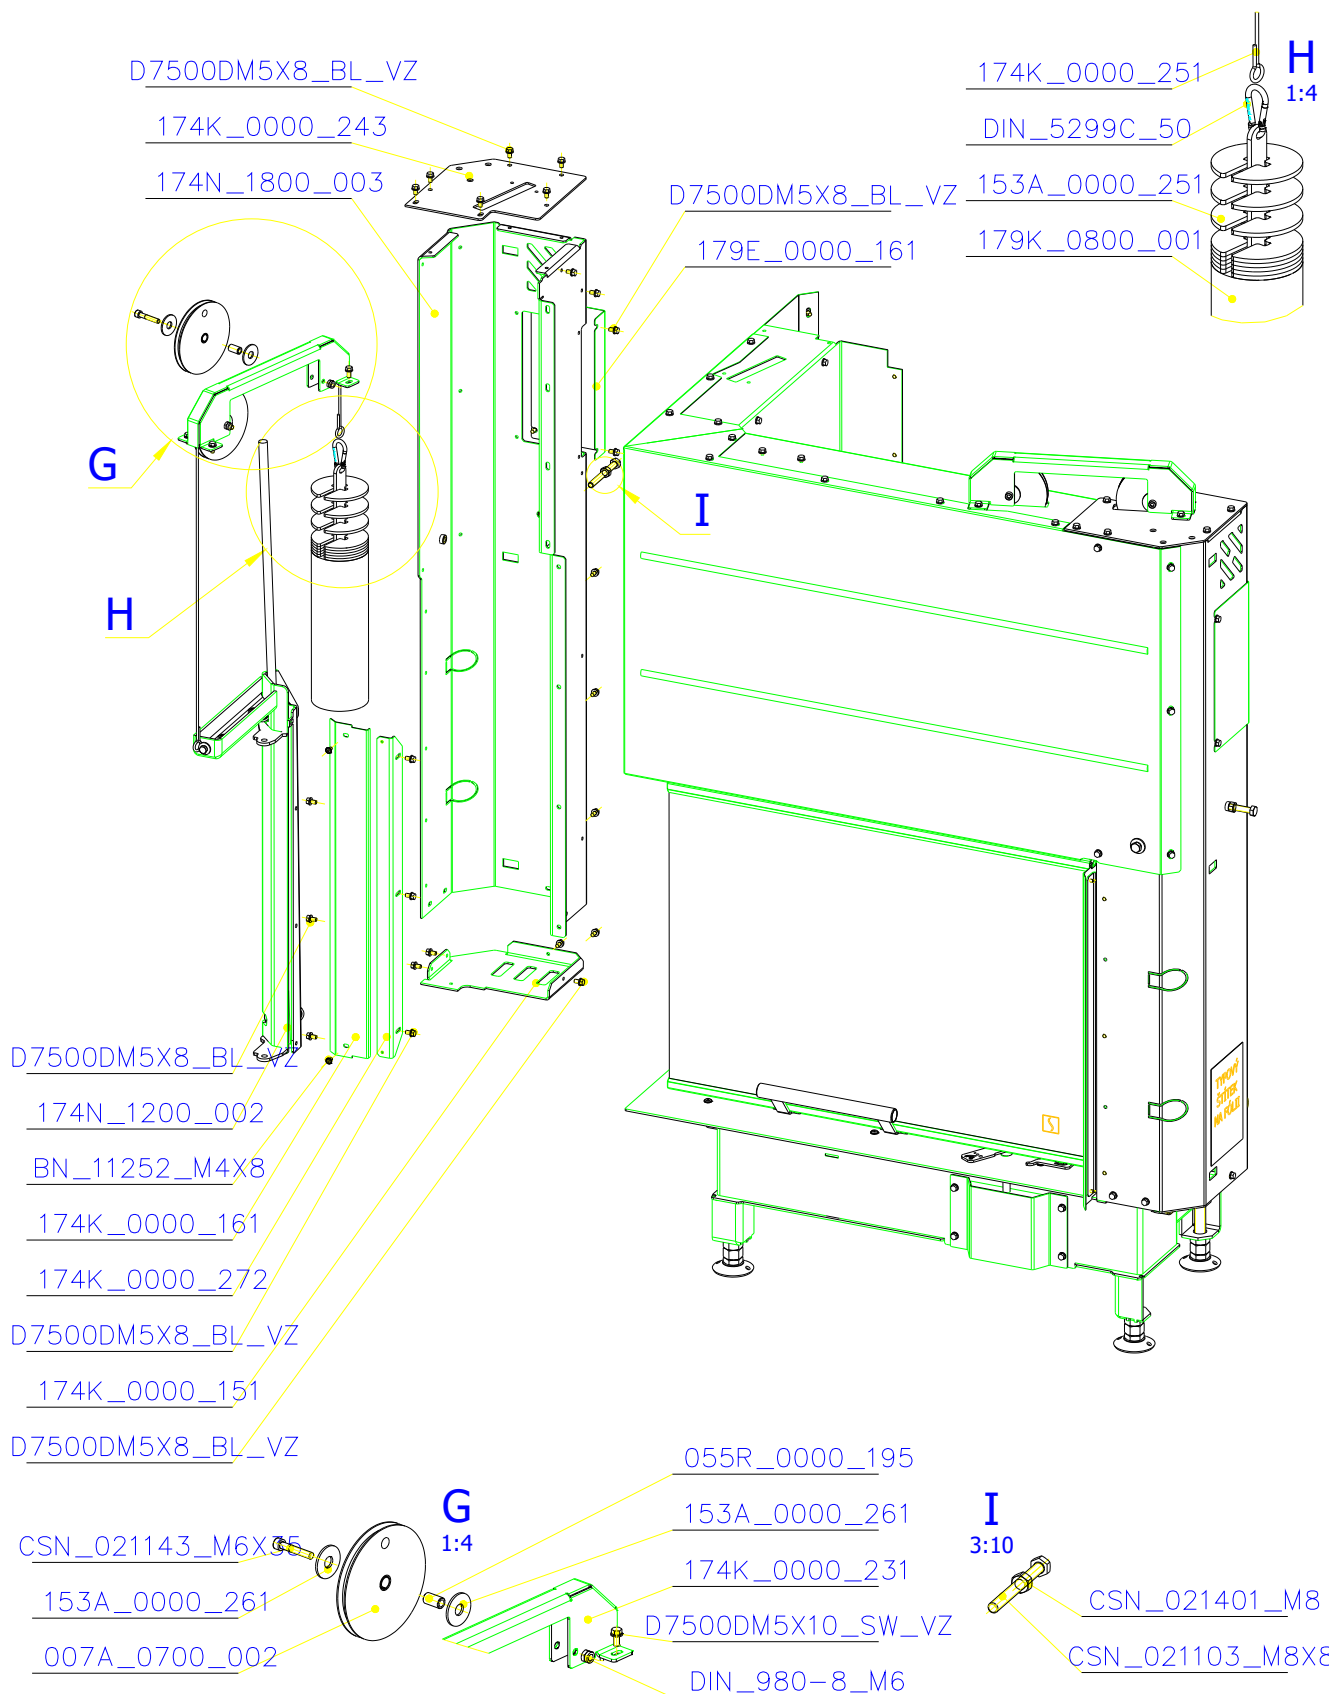

SCAN 5004 FL

SPARE PARTS

Spare parts 5004 FL			
Spare part no.	Market name	Scan M3no.	
1	Baffle plate set	50062492	174K_2010_032 + 174K_2010_032
2	Chamotte chamber set FL	50053136	174N_2010_001
3	Handle	50052740	206E_0320_001
4	Front glass 4x651,5x466	50053133	632_999_650_466
5	Side glass 4x393x466	50053134	632_999_393_466
6	Glass sealing 15x4 mm, type 7226/5/0/0 - black	50052730	341_414_015_004
7	Door gasket 15x8 mm, type 84205/6/8/0/0 - black	50052732	341_414_015_008
8	Spray black, 400ml	50053535	-
9	Screw assortment for SC 5000 series	12061534	-

SCAN 5004 FL

SPARE PARTS

SCAN 5004 FL

SPARE PARTS

SCAN 5004 FL

SPARE PARTS

SCAN 5004 FL

SPARE PARTS

SCAN 5004 FL

SPARE PARTS

SCAN 5004 FL

SPARE PARTS

SCAN 5004 FL

SPARE PARTS