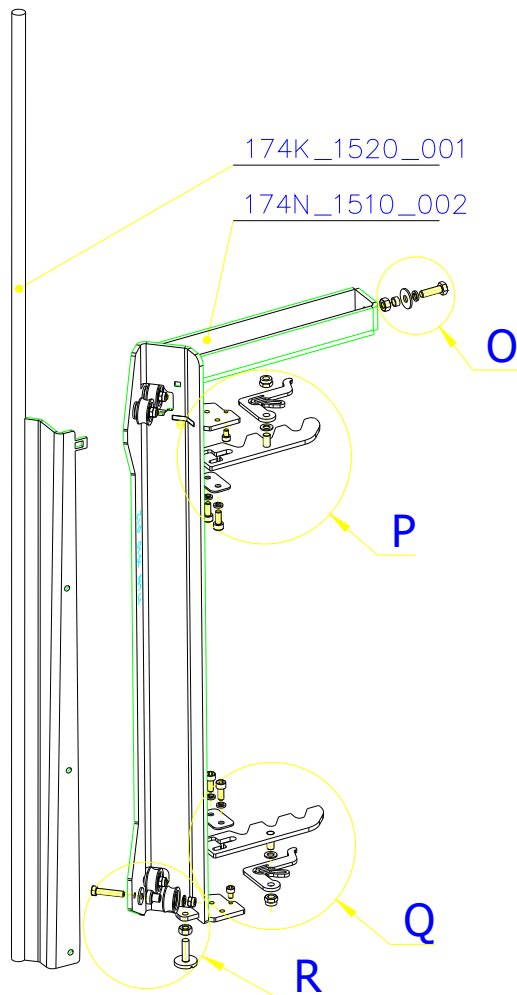

SCAN 5004 FL

SPARE PARTS

Spare parts 5004 FL			
Spare part no.	Market name	Scan M3no.	
1	Baffle plate set	50062492	174K_2010_032 + 174K_2010_032
2	Chamotte chamber set FL	50053136	174N_2010_001
3	Handle	50052740	206E_0320_001
4	Front glass 4x651,5x466	50053133	632_999_650_466
5	Side glass 4x393x466	50053134	632_999_393_466
6	Glass sealing 15x4 mm, type 7226/5/0/0 - black	50052730	341_414_015_004
7	Door gasket 15x8 mm, type 84205/6/8/0/0 - black	50052732	341_414_015_008
8	Spray black, 400ml	50053535	-
9	Screw assortment for SC 5000 series	12061534	-

SCAN 5004 FL

SPARE PARTS

SCAN 5004 FL

SPARE PARTS

SCAN 5004 FL

SPARE PARTS

SCAN 5004 FL

SPARE PARTS

SCAN 5004 FL

SPARE PARTS

SCAN 5004 FL

SPARE PARTS

SCAN 5004 FL

SPARE PARTS