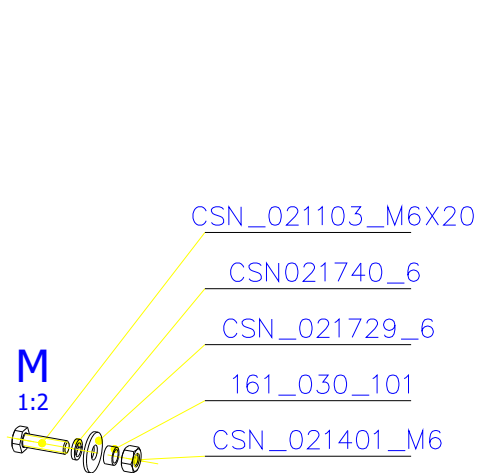

SCAN 5004 FL

SPARE PARTS

Spare parts 5004 FL			
Spare part no.	Market name	Scan M3no.	
1	Baffle plate set	50062492	174K_2010_032 + 174K_2010_032
2	Chamotte chamber set FL	50053136	174N_2010_001
3	Handle	50052740	206E_0320_001
4	Front glass 4x651,5x466	50053133	632_999_650_466
5	Side glass 4x393x466	50053134	632_999_393_466
6	Glass sealing 15x4 mm, type 7226/5/0/0 - black	50052730	341_414_015_004
7	Door gasket 15x8 mm, type 84205/6/8/0/0 - black	50052732	341_414_015_008
8	Spray black, 400ml	50053535	-
9	Screw assortment for SC 5000 series	12061534	-

SCAN 5004 FL

SPARE PARTS

SCAN 5004 FL

SPARE PARTS

SCAN 5004 FL

SPARE PARTS

SCAN 5004 FL

SPARE PARTS

SCAN 5004 FL

SPARE PARTS

SCAN 5004 FL

SPARE PARTS

SCAN 5004 FL

SPARE PARTS