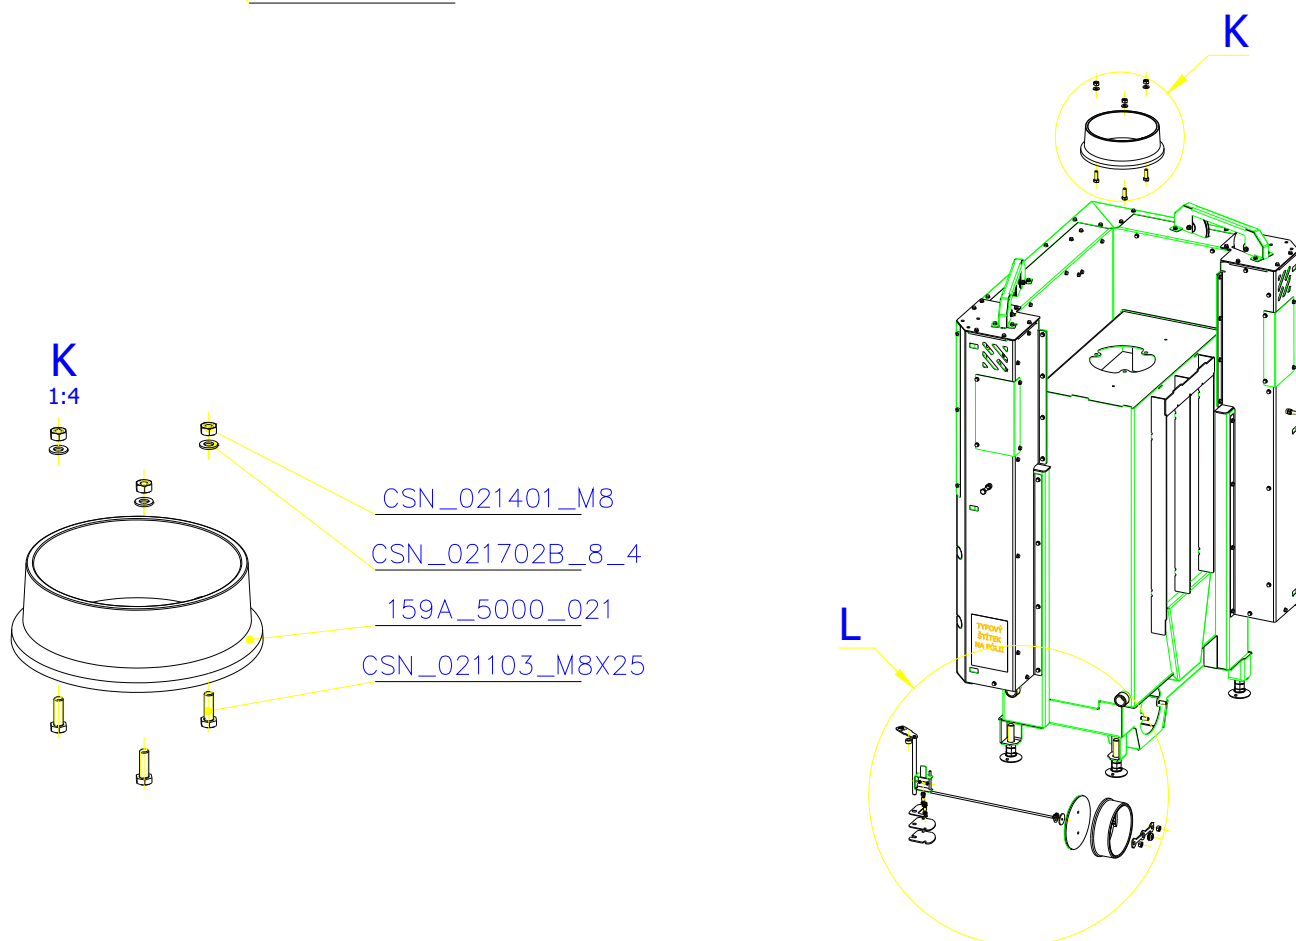

SCAN 5004 FL

SPARE PARTS

Spare parts 5004 FL			
Spare part no.	Market name	Scan M3no.	
1	Baffle plate set	50062492	174K_2010_032 + 174K_2010_032
2	Chamotte chamber set FL	50053136	174N_2010_001
3	Handle	50052740	206E_0320_001
4	Front glass 4x651,5x466	50053133	632_999_650_466
5	Side glass 4x393x466	50053134	632_999_393_466
6	Glass sealing 15x4 mm, type 7226/5/0/0 - black	50052730	341_414_015_004
7	Door gasket 15x8 mm, type 84205/6/8/0/0 - black	50052732	341_414_015_008
8	Spray black, 400ml	50053535	-
9	Screw assortment for SC 5000 series	12061534	-

SCAN 5004 FL

SPARE PARTS

SCAN 5004 FL

SPARE PARTS

SCAN 5004 FL

SPARE PARTS

SCAN 5004 FL

SPARE PARTS

SCAN 5004 FL

SPARE PARTS

SCAN 5004 FL

SPARE PARTS

SCAN 5004 FL

SPARE PARTS