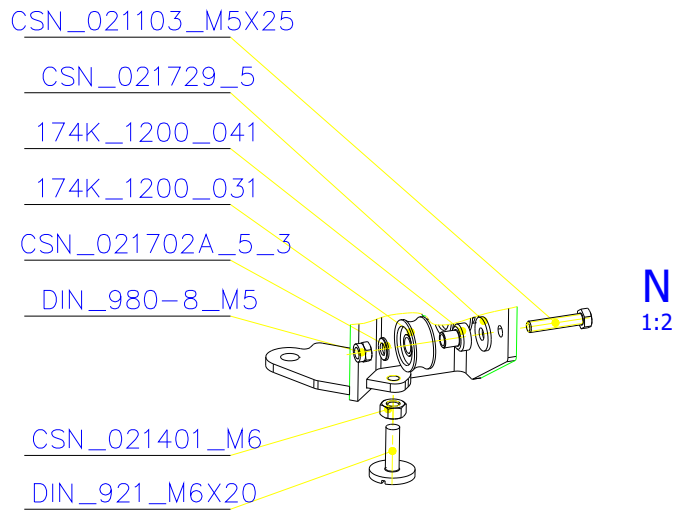

SCAN 5004 FL

SPARE PARTS

Spare parts 5004 FL			
Spare part no.	Market name	Scan M3no.	
1	Baffle plate set	50062492	174K_2010_032 + 174K_2010_032
2	Chamotte chamber set FL	50053136	174N_2010_001
3	Handle	50052740	206E_0320_001
4	Front glass 4x651,5x466	50053133	632_999_650_466
5	Side glass 4x393x466	50053134	632_999_393_466
6	Glass sealing 15x4 mm, type 7226/5/0/0 - black	50052730	341_414_015_004
7	Door gasket 15x8 mm, type 84205/6/8/0/0 - black	50052732	341_414_015_008
8	Spray black, 400ml	50053535	-
9	Screw assortment for SC 5000 series	12061534	-

SCAN 5004 FL

SPARE PARTS

SCAN 5004 FL

SPARE PARTS

SCAN 5004 FL

SPARE PARTS

SCAN 5004 FL

SPARE PARTS

SCAN 5004 FL

SPARE PARTS

SCAN 5004 FL

SPARE PARTS

SCAN 5004 FL

SPARE PARTS