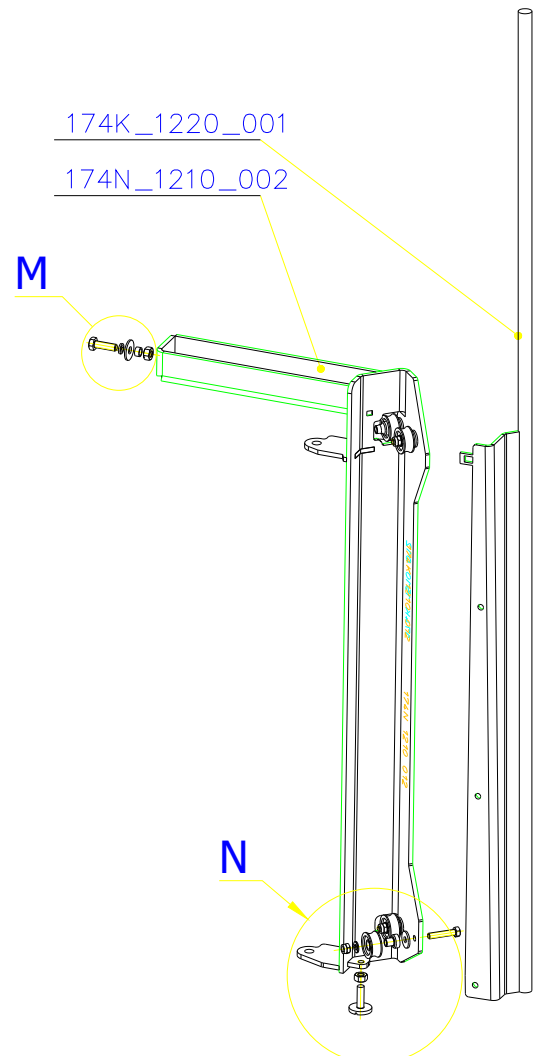

SCAN 5004 FL

SPARE PARTS

Spare parts 5004 FL			
Spare part no.	Market name	Scan M3no.	
1	Baffle plate set	50062492	174K_2010_032 + 174K_2010_032
2	Chamotte chamber set FL	50053136	174N_2010_001
3	Handle	50052740	206E_0320_001
4	Front glass 4x651,5x466	50053133	632_999_650_466
5	Side glass 4x393x466	50053134	632_999_393_466
6	Glass sealing 15x4 mm, type 7226/5/0/0 - black	50052730	341_414_015_004
7	Door gasket 15x8 mm, type 84205/6/8/0/0 - black	50052732	341_414_015_008
8	Spray black, 400ml	50053535	-
9	Screw assortment for SC 5000 series	12061534	-

SCAN 5004 FL

SPARE PARTS

SCAN 5004 FL

SPARE PARTS

SCAN 5004 FL

SPARE PARTS

SCAN 5004 FL

SPARE PARTS

SCAN 5004 FL

SPARE PARTS

SCAN 5004 FL

SPARE PARTS

SCAN 5004 FL

SPARE PARTS