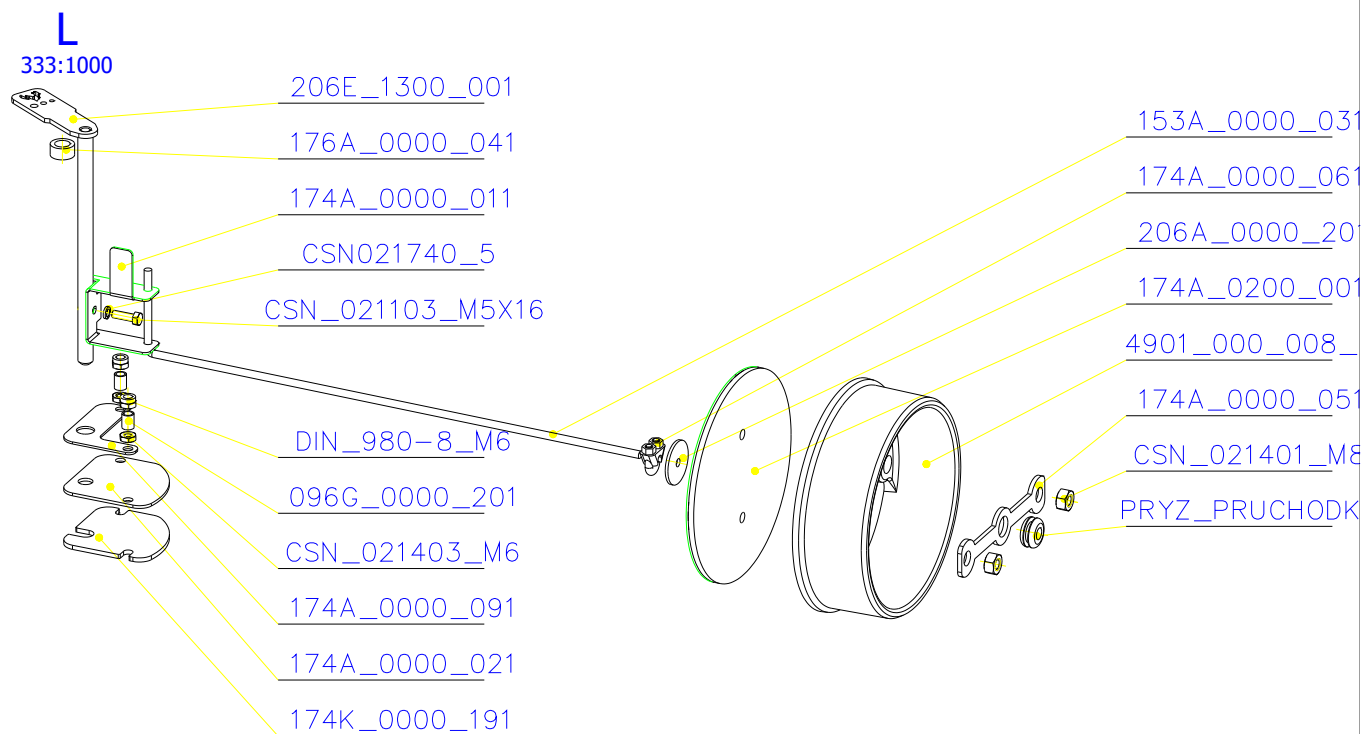

SCAN 5004 FL

SPARE PARTS

Spare parts 5004 FL			
Spare part no.	Market name	Scan M3no.	
1	Baffle plate set	50062492	174K_2010_032 + 174K_2010_032
2	Chamotte chamber set FL	50053136	174N_2010_001
3	Handle	50052740	206E_0320_001
4	Front glass 4x651,5x466	50053133	632_999_650_466
5	Side glass 4x393x466	50053134	632_999_393_466
6	Glass sealing 15x4 mm, type 7226/5/0/0 - black	50052730	341_414_015_004
7	Door gasket 15x8 mm, type 84205/6/8/0/0 - black	50052732	341_414_015_008
8	Spray black, 400ml	50053535	-
9	Screw assortment for SC 5000 series	12061534	-

SCAN 5004 FL

SPARE PARTS

SCAN 5004 FL

SPARE PARTS

SCAN 5004 FL

SPARE PARTS

SCAN 5004 FL

SPARE PARTS

SCAN 5004 FL

SPARE PARTS

SCAN 5004 FL

SPARE PARTS

SCAN 5004 FL

SPARE PARTS