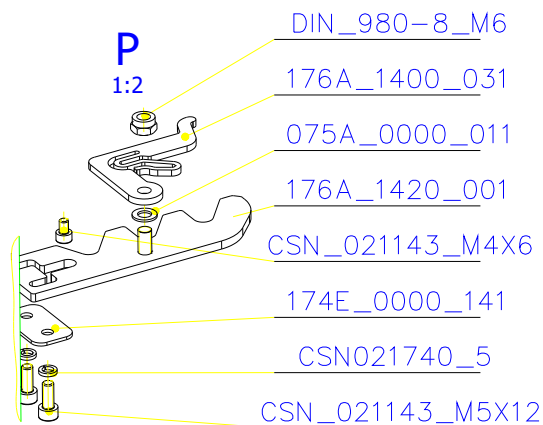

SCAN 5004 FL

SPARE PARTS

Spare parts 5004 FL			
Spare part no.	Market name	Scan M3no.	
1	Baffle plate set	50062492	174K_2010_032 + 174K_2010_032
2	Chamotte chamber set FL	50053136	174N_2010_001
3	Handle	50052740	206E_0320_001
4	Front glass 4x651,5x466	50053133	632_999_650_466
5	Side glass 4x393x466	50053134	632_999_393_466
6	Glass sealing 15x4 mm, type 7226/5/0/0 - black	50052730	341_414_015_004
7	Door gasket 15x8 mm, type 84205/6/8/0/0 - black	50052732	341_414_015_008
8	Spray black, 400ml	50053535	-
9	Screw assortment for SC 5000 series	12061534	-

SCAN 5004 FL

SPARE PARTS

SCAN 5004 FL

SPARE PARTS

SCAN 5004 FL

SPARE PARTS

SCAN 5004 FL

SPARE PARTS

SCAN 5004 FL

SPARE PARTS

SCAN 5004 FL

SPARE PARTS

SCAN 5004 FL

SPARE PARTS