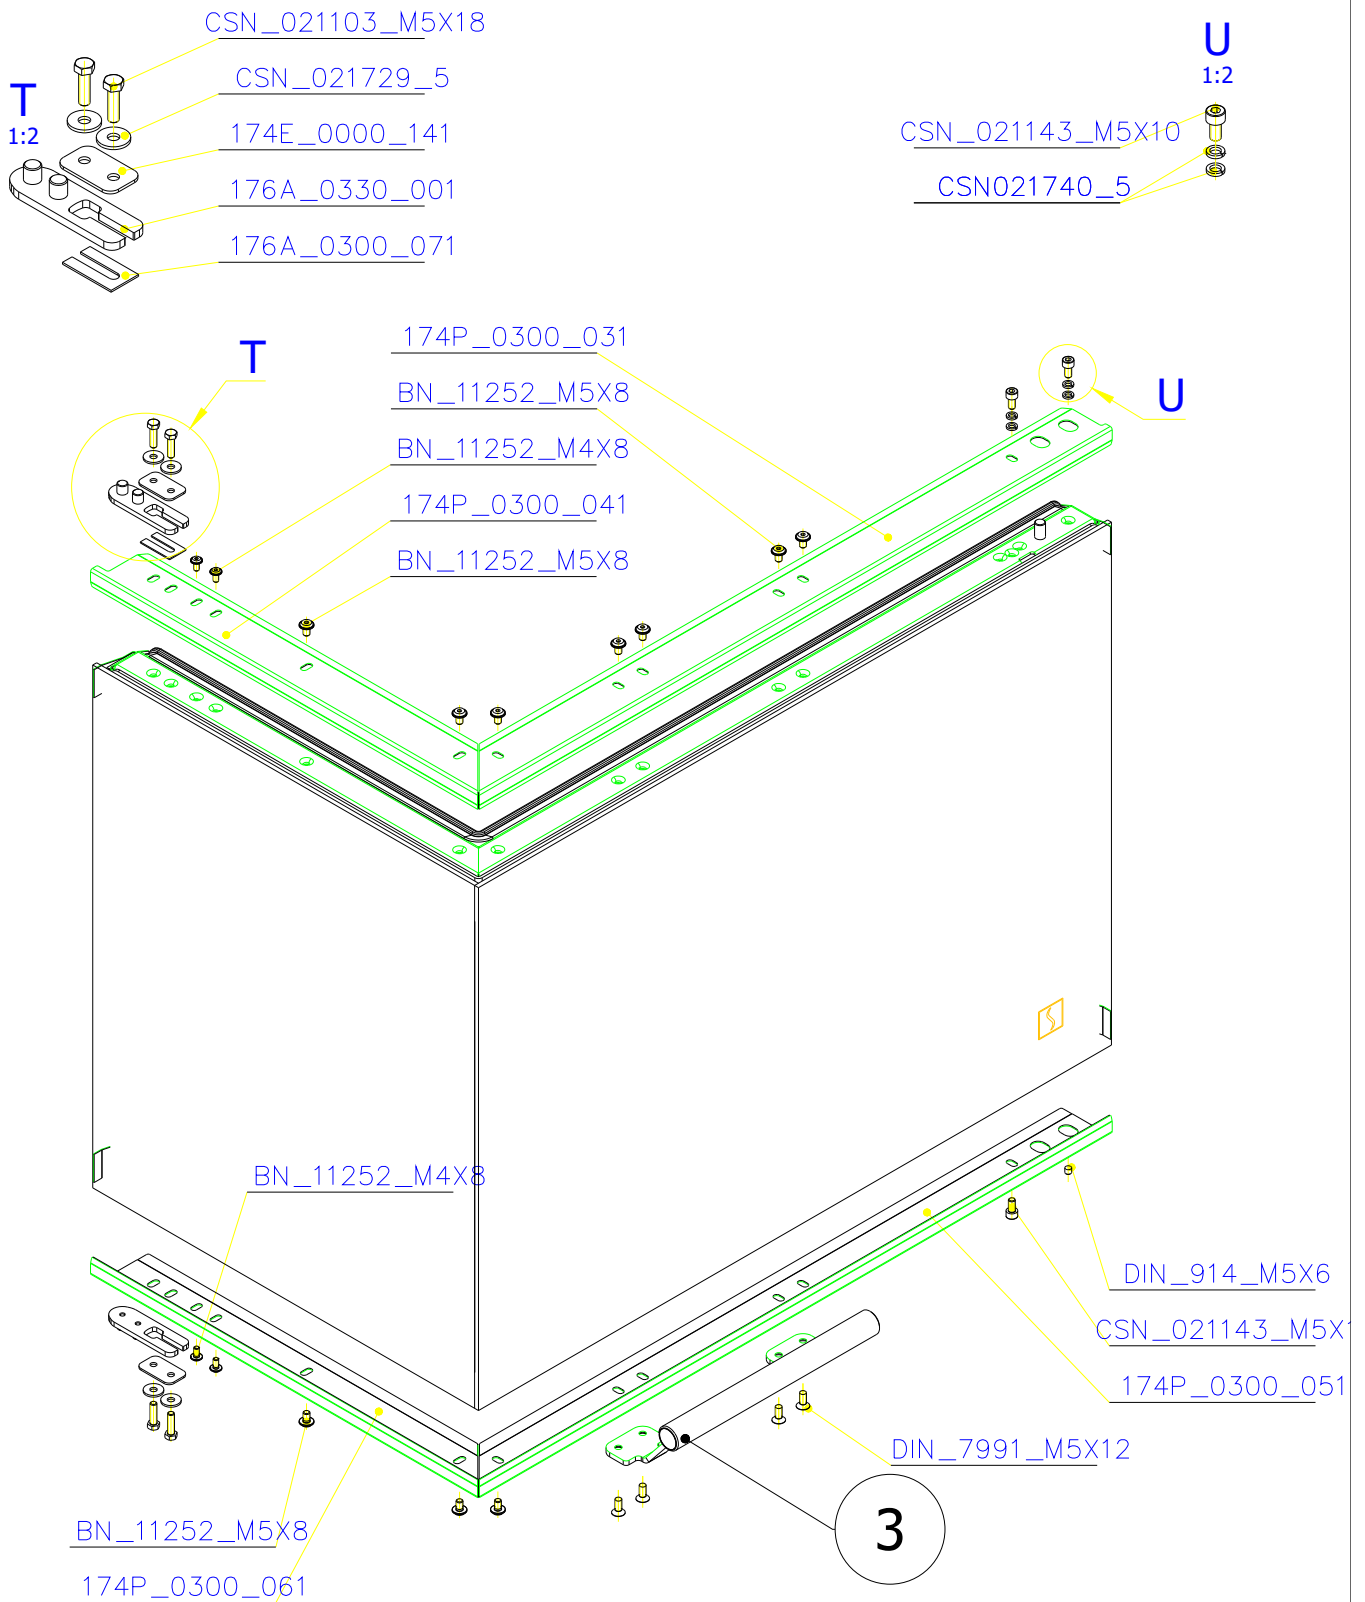

SCAN 5004 FL

SPARE PARTS

Spare parts 5004 FL			
Spare part no.	Market name	Scan M3no.	
1	Baffle plate set	50062492	174K_2010_032 + 174K_2010_032
2	Chamotte chamber set FL	50053136	174N_2010_001
3	Handle	50052740	206E_0320_001
4	Front glass 4x651,5x466	50053133	632_999_650_466
5	Side glass 4x393x466	50053134	632_999_393_466
6	Glass sealing 15x4 mm, type 7226/5/0/0 - black	50052730	341_414_015_004
7	Door gasket 15x8 mm, type 84205/6/8/0/0 - black	50052732	341_414_015_008
8	Spray black, 400ml	50053535	-
9	Screw assortment for SC 5000 series	12061534	-

SCAN 5004 FL

SPARE PARTS

SCAN 5004 FL

SPARE PARTS

SCAN 5004 FL

SPARE PARTS

SCAN 5004 FL

SPARE PARTS

SCAN 5004 FL

SPARE PARTS

SCAN 5004 FL

SPARE PARTS

SCAN 5004 FL

SPARE PARTS