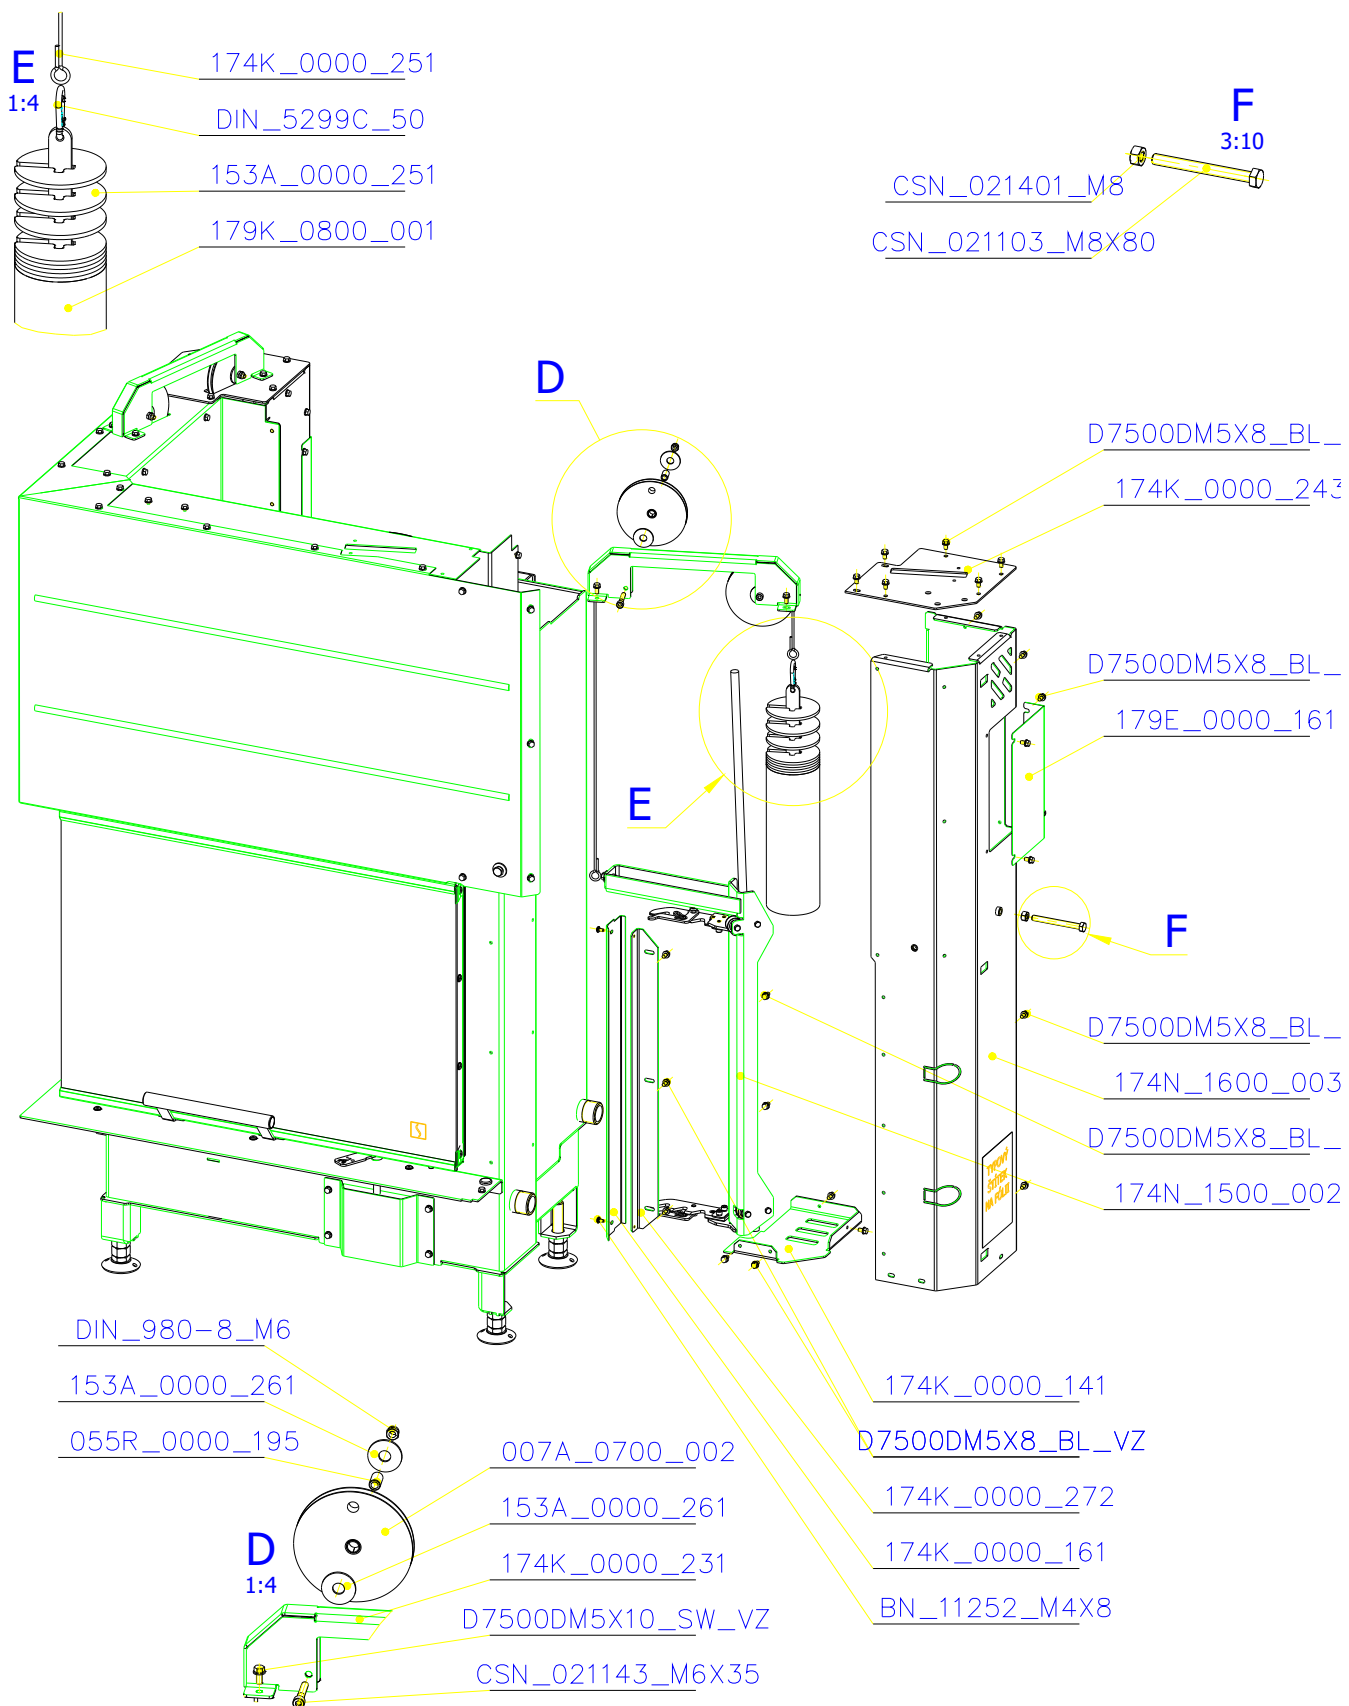

SCAN 5004 FL

SPARE PARTS

Spare parts 5004 FL			
Spare part no.	Market name	Scan M3no.	
1	Baffle plate set	50062492	174K_2010_032 + 174K_2010_032
2	Chamotte chamber set FL	50053136	174N_2010_001
3	Handle	50052740	206E_0320_001
4	Front glass 4x651,5x466	50053133	632_999_650_466
5	Side glass 4x393x466	50053134	632_999_393_466
6	Glass sealing 15x4 mm, type 7226/5/0/0 - black	50052730	341_414_015_004
7	Door gasket 15x8 mm, type 84205/6/8/0/0 - black	50052732	341_414_015_008
8	Spray black, 400ml	50053535	-
9	Screw assortment for SC 5000 series	12061534	-

SCAN 5004 FL

SPARE PARTS

SCAN 5004 FL

SPARE PARTS

SCAN 5004 FL

SPARE PARTS

SCAN 5004 FL

SPARE PARTS

SCAN 5004 FL

SPARE PARTS

SCAN 5004 FL

SPARE PARTS

SCAN 5004 FL

SPARE PARTS