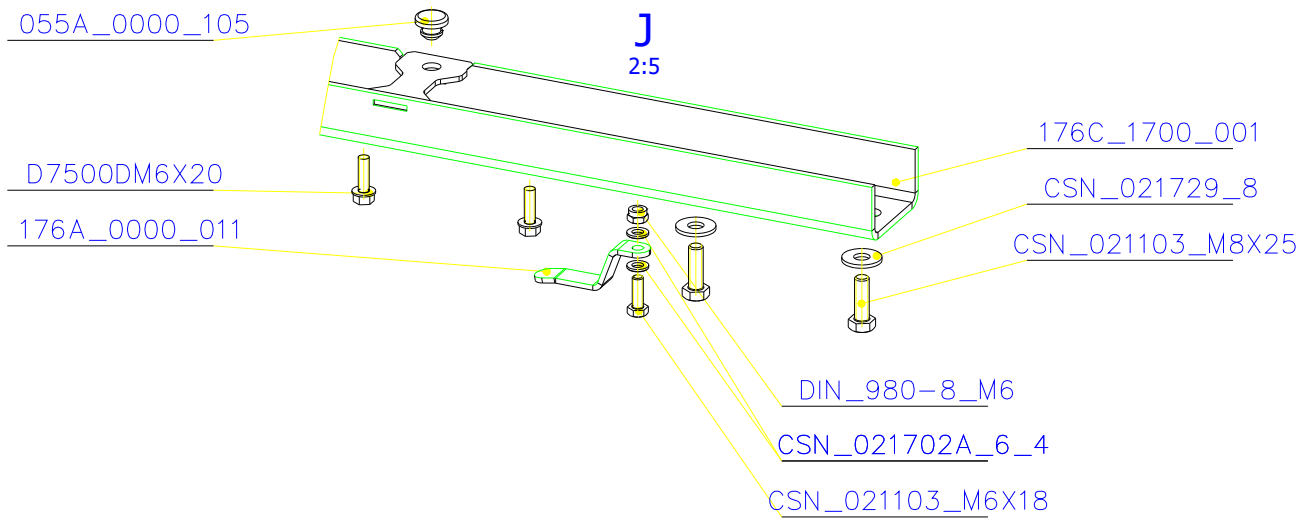

SCAN 5004 FL

SPARE PARTS

Spare parts 5004 FL			
Spare part no.	Market name	Scan M3no.	
1	Baffle plate set	50062492	174K_2010_032 + 174K_2010_032
2	Chamotte chamber set FL	50053136	174N_2010_001
3	Handle	50052740	206E_0320_001
4	Front glass 4x651,5x466	50053133	632_999_650_466
5	Side glass 4x393x466	50053134	632_999_393_466
6	Glass sealing 15x4 mm, type 7226/5/0/0 - black	50052730	341_414_015_004
7	Door gasket 15x8 mm, type 84205/6/8/0/0 - black	50052732	341_414_015_008
8	Spray black, 400ml	50053535	-
9	Screw assortment for SC 5000 series	12061534	-

SCAN 5004 FL

SPARE PARTS

SCAN 5004 FL

SPARE PARTS

SCAN 5004 FL

SPARE PARTS

SCAN 5004 FL

SPARE PARTS

SCAN 5004 FL

SPARE PARTS

SCAN 5004 FL

SPARE PARTS

SCAN 5004 FL

SPARE PARTS