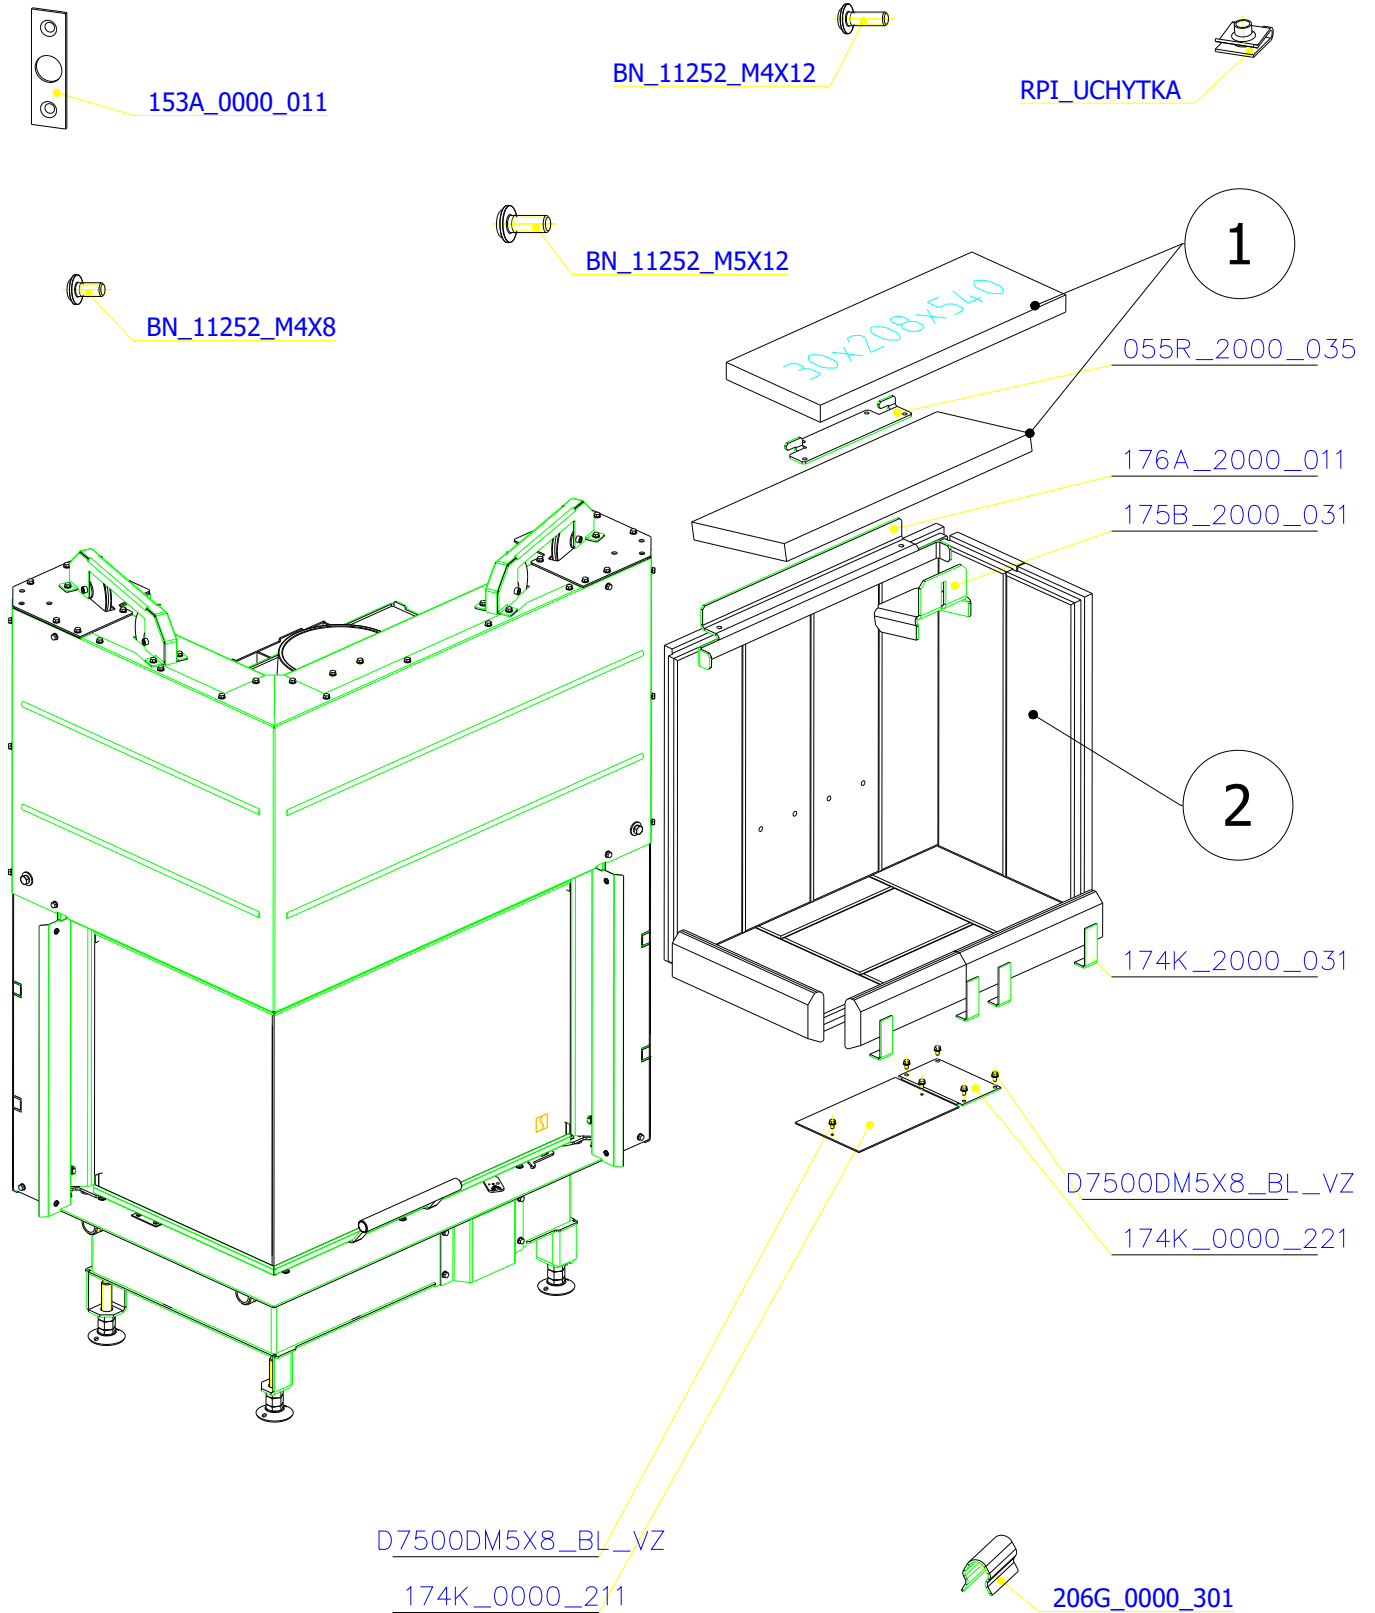

SCAN 5004 FL

SPARE PARTS

Spare parts 5004 FL			
Spare part no.	Market name	Scan M3no.	
1	Baffle plate set	50062492	174K_2010_032 + 174K_2010_032
2	Chamotte chamber set FL	50053136	174N_2010_001
3	Handle	50052740	206E_0320_001
4	Front glass 4x651,5x466	50053133	632_999_650_466
5	Side glass 4x393x466	50053134	632_999_393_466
6	Glass sealing 15x4 mm, type 7226/5/0/0 - black	50052730	341_414_015_004
7	Door gasket 15x8 mm, type 84205/6/8/0/0 - black	50052732	341_414_015_008
8	Spray black, 400ml	50053535	-
9	Screw assortment for SC 5000 series	12061534	-

SCAN 5004 FL

SPARE PARTS

SCAN 5004 FL

SPARE PARTS

SCAN 5004 FL

SPARE PARTS

SCAN 5004 FL

SPARE PARTS

SCAN 5004 FL

SPARE PARTS

SCAN 5004 FL

SPARE PARTS

SCAN 5004 FL

SPARE PARTS