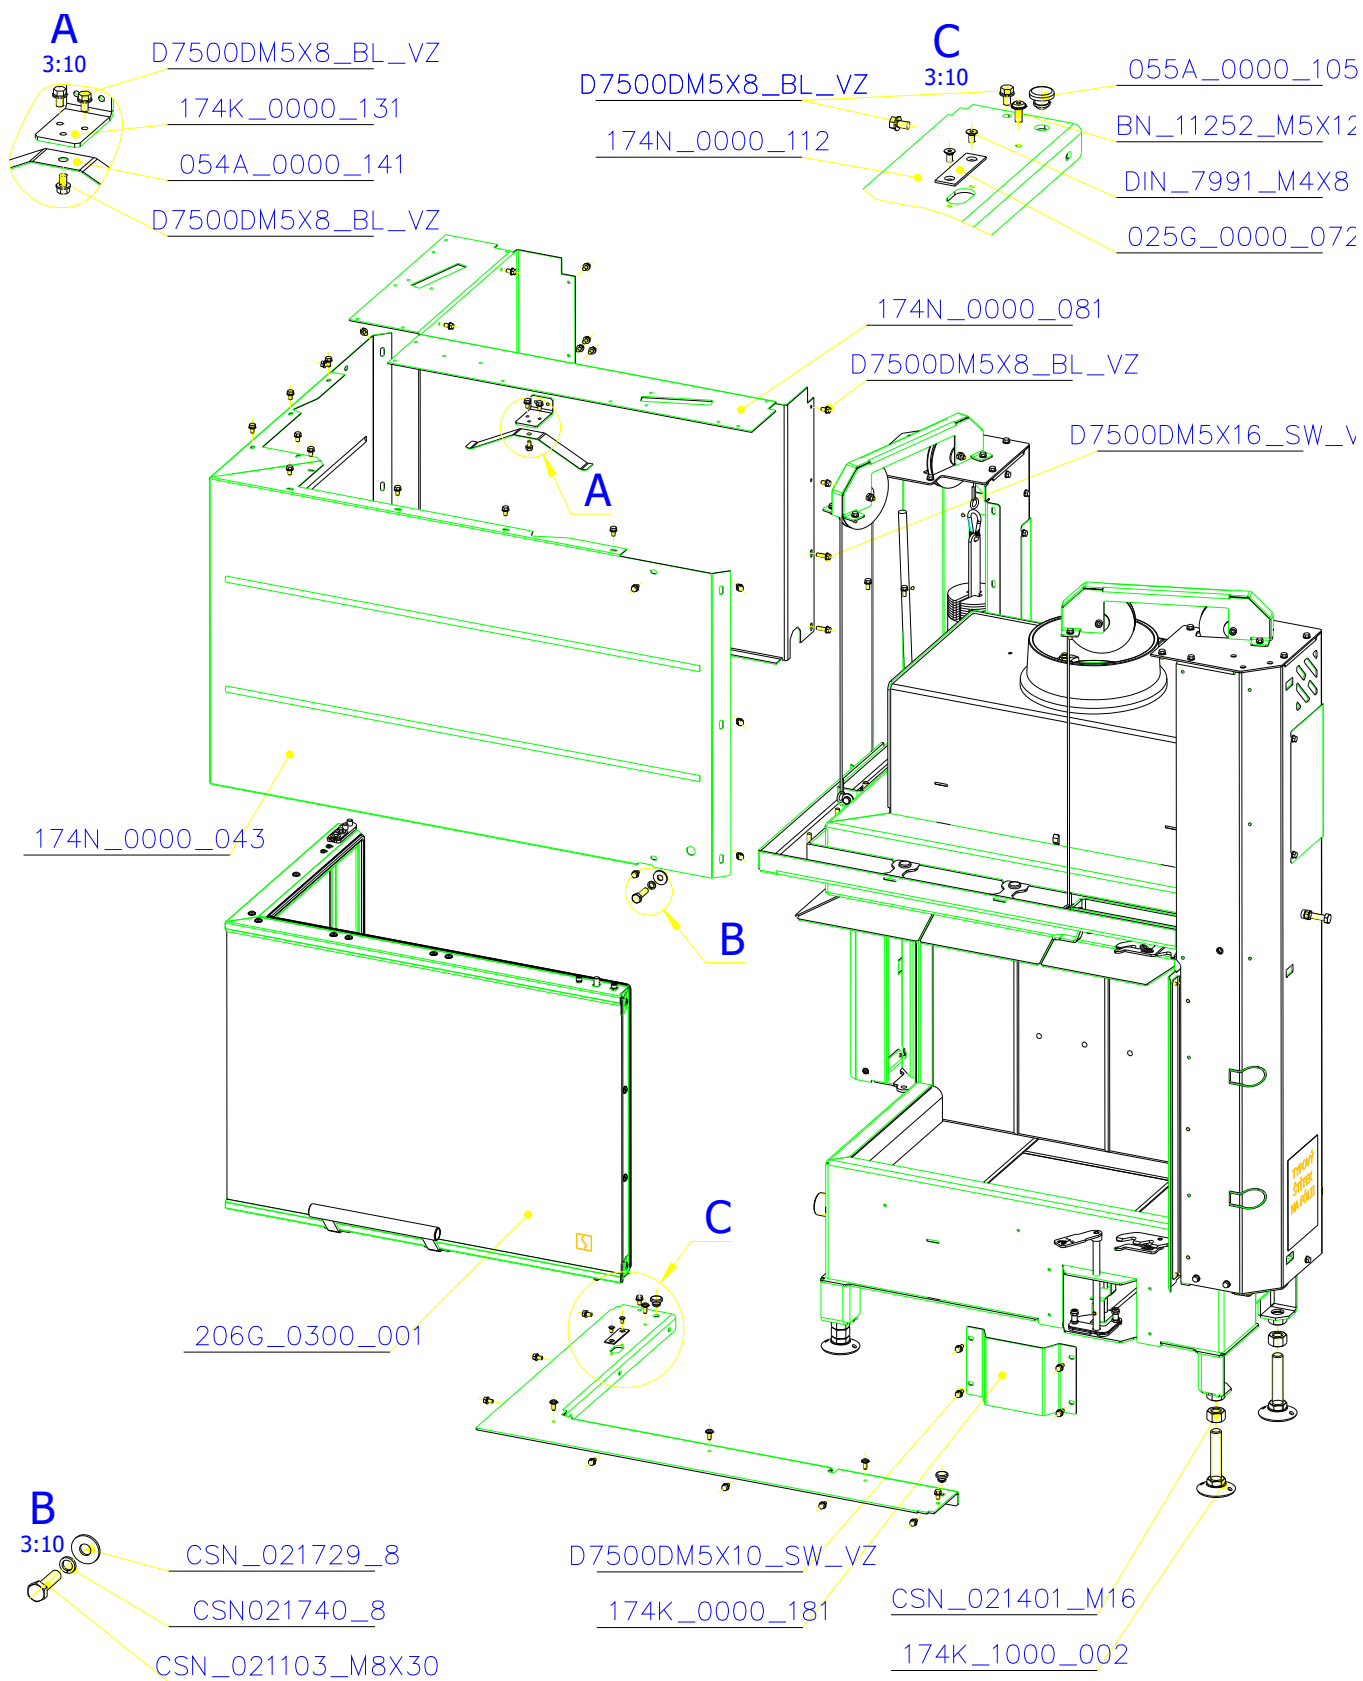

SCAN 5004 FL

SPARE PARTS

Spare parts 5004 FL			
Spare part no.	Market name	Scan M3no.	
1	Baffle plate set	50062492	174K_2010_032 + 174K_2010_032
2	Chamotte chamber set FL	50053136	174N_2010_001
3	Handle	50052740	206E_0320_001
4	Front glass 4x651,5x466	50053133	632_999_650_466
5	Side glass 4x393x466	50053134	632_999_393_466
6	Glass sealing 15x4 mm, type 7226/5/0/0 - black	50052730	341_414_015_004
7	Door gasket 15x8 mm, type 84205/6/8/0/0 - black	50052732	341_414_015_008
8	Spray black, 400ml	50053535	-
9	Screw assortment for SC 5000 series	12061534	-

SCAN 5004 FL

SPARE PARTS

SCAN 5004 FL

SPARE PARTS

SCAN 5004 FL

SPARE PARTS

SCAN 5004 FL

SPARE PARTS

SCAN 5004 FL

SPARE PARTS

SCAN 5004 FL

SPARE PARTS

SCAN 5004 FL

SPARE PARTS