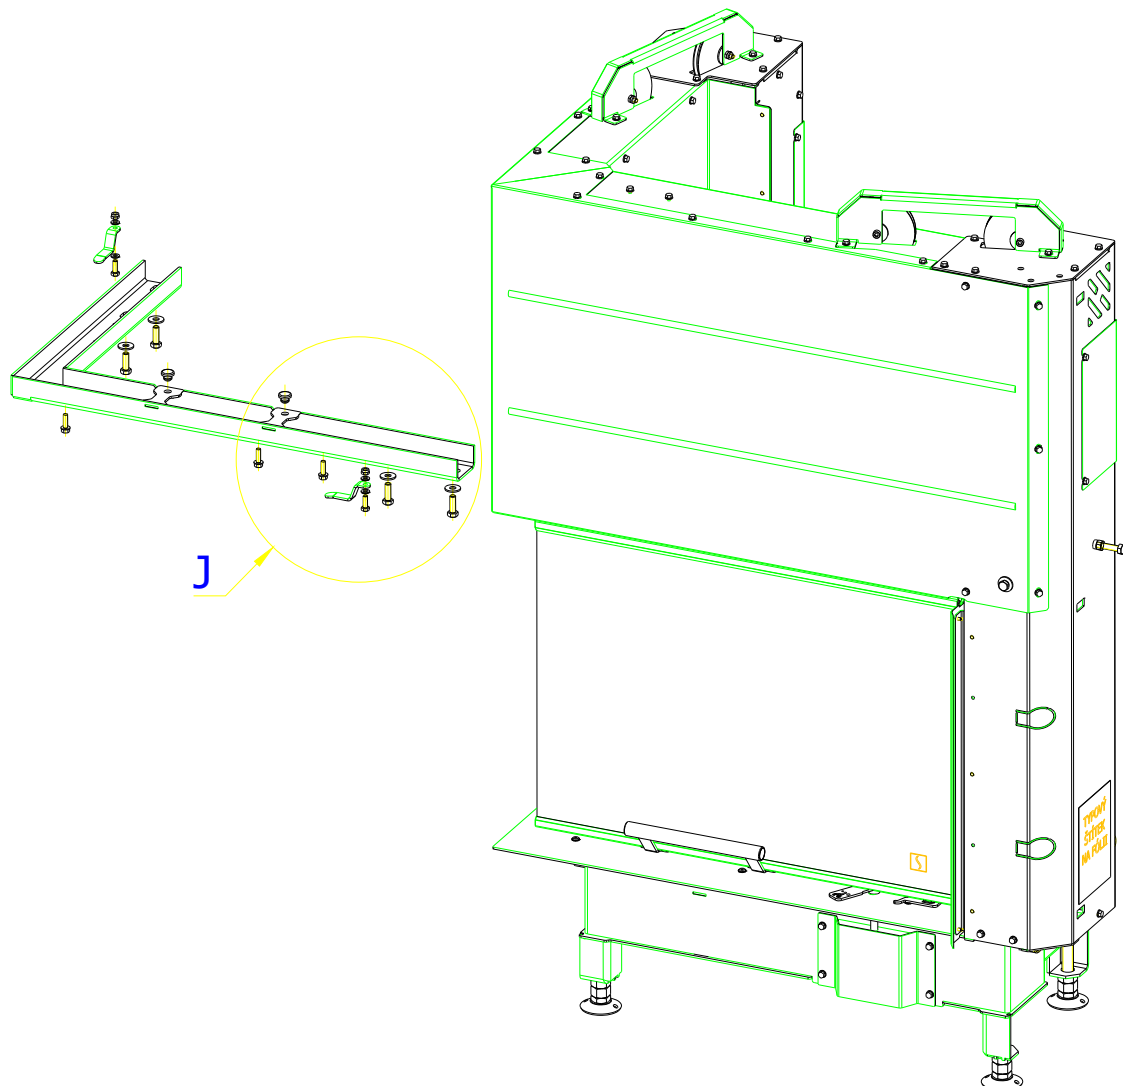

SCAN 5004 FL

SPARE PARTS

Spare parts 5004 FL			
Spare part no.	Market name	Scan M3no.	
1	Baffle plate set	50062492	174K_2010_032 + 174K_2010_032
2	Chamotte chamber set FL	50053136	174N_2010_001
3	Handle	50052740	206E_0320_001
4	Front glass 4x651,5x466	50053133	632_999_650_466
5	Side glass 4x393x466	50053134	632_999_393_466
6	Glass sealing 15x4 mm, type 7226/5/0/0 - black	50052730	341_414_015_004
7	Door gasket 15x8 mm, type 84205/6/8/0/0 - black	50052732	341_414_015_008
8	Spray black, 400ml	50053535	-
9	Screw assortment for SC 5000 series	12061534	-

SCAN 5004 FL

SPARE PARTS

SCAN 5004 FL

SPARE PARTS

SCAN 5004 FL

SPARE PARTS

SCAN 5004 FL

SPARE PARTS