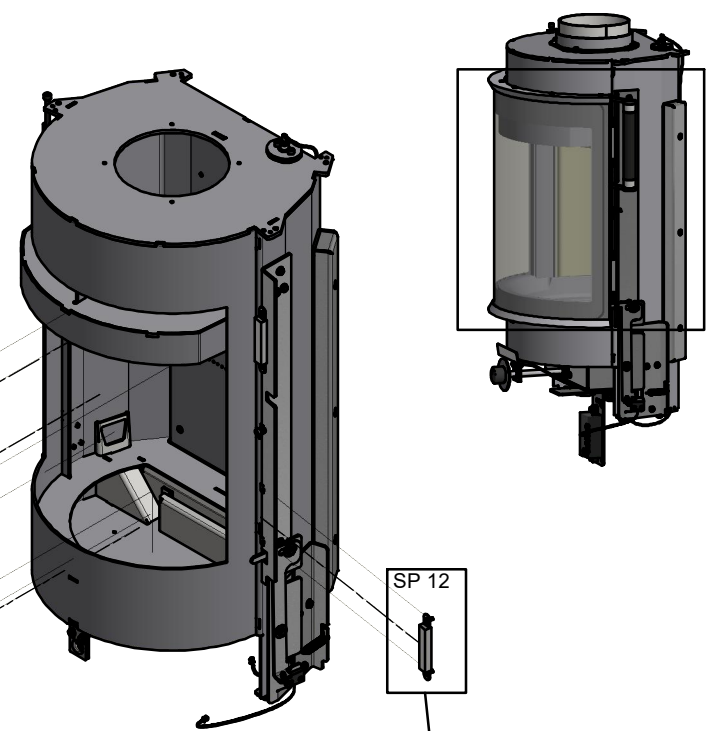

Date: 05-03-2024	Constructed /Changed by: jm/sr
Drawing number: 90067101	

SCAN A/S
DK-5492 Vissenbjerg©