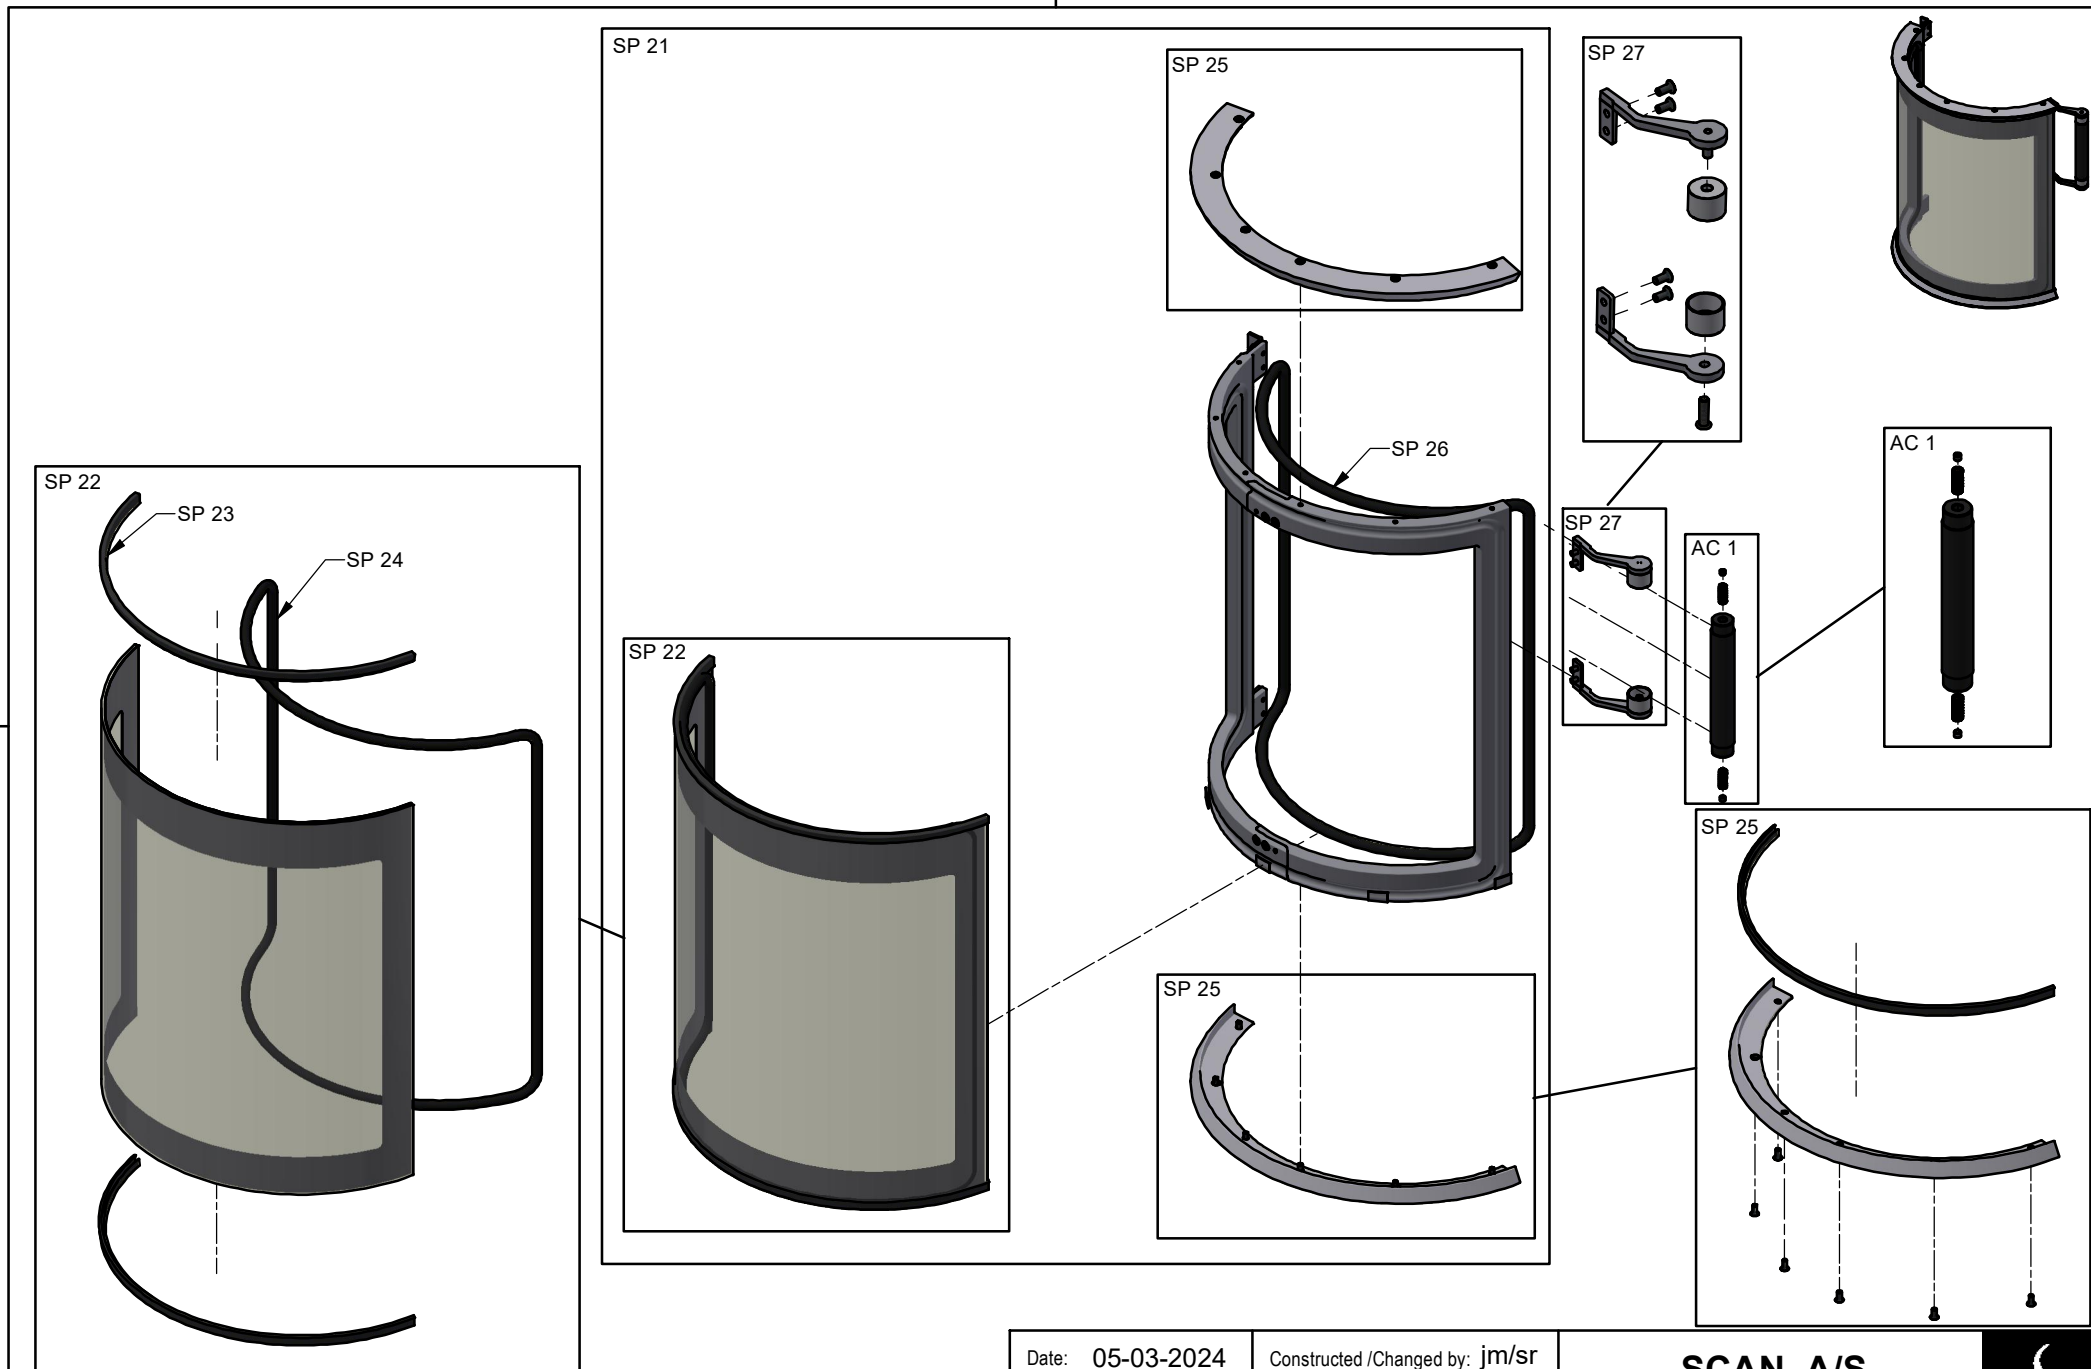

Spare parts & Accessories: Scan 67 1000 mm

Date: 05-03-2024	Constructed /Changed by: jm/sr
Drawing number: 90067101	

SCAN A/S
DK-5492 Vissenbjerg©