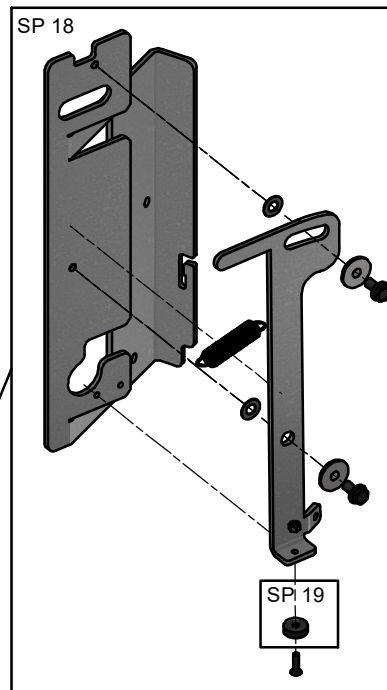

Spare parts & Accessories: Scan 67 1000 mm

Date: 05-03-2024   Constructed /Changed by: jm/sr
Drawing number: 90067101

SCAN A/S
DK-5492 Vissenbjerg©