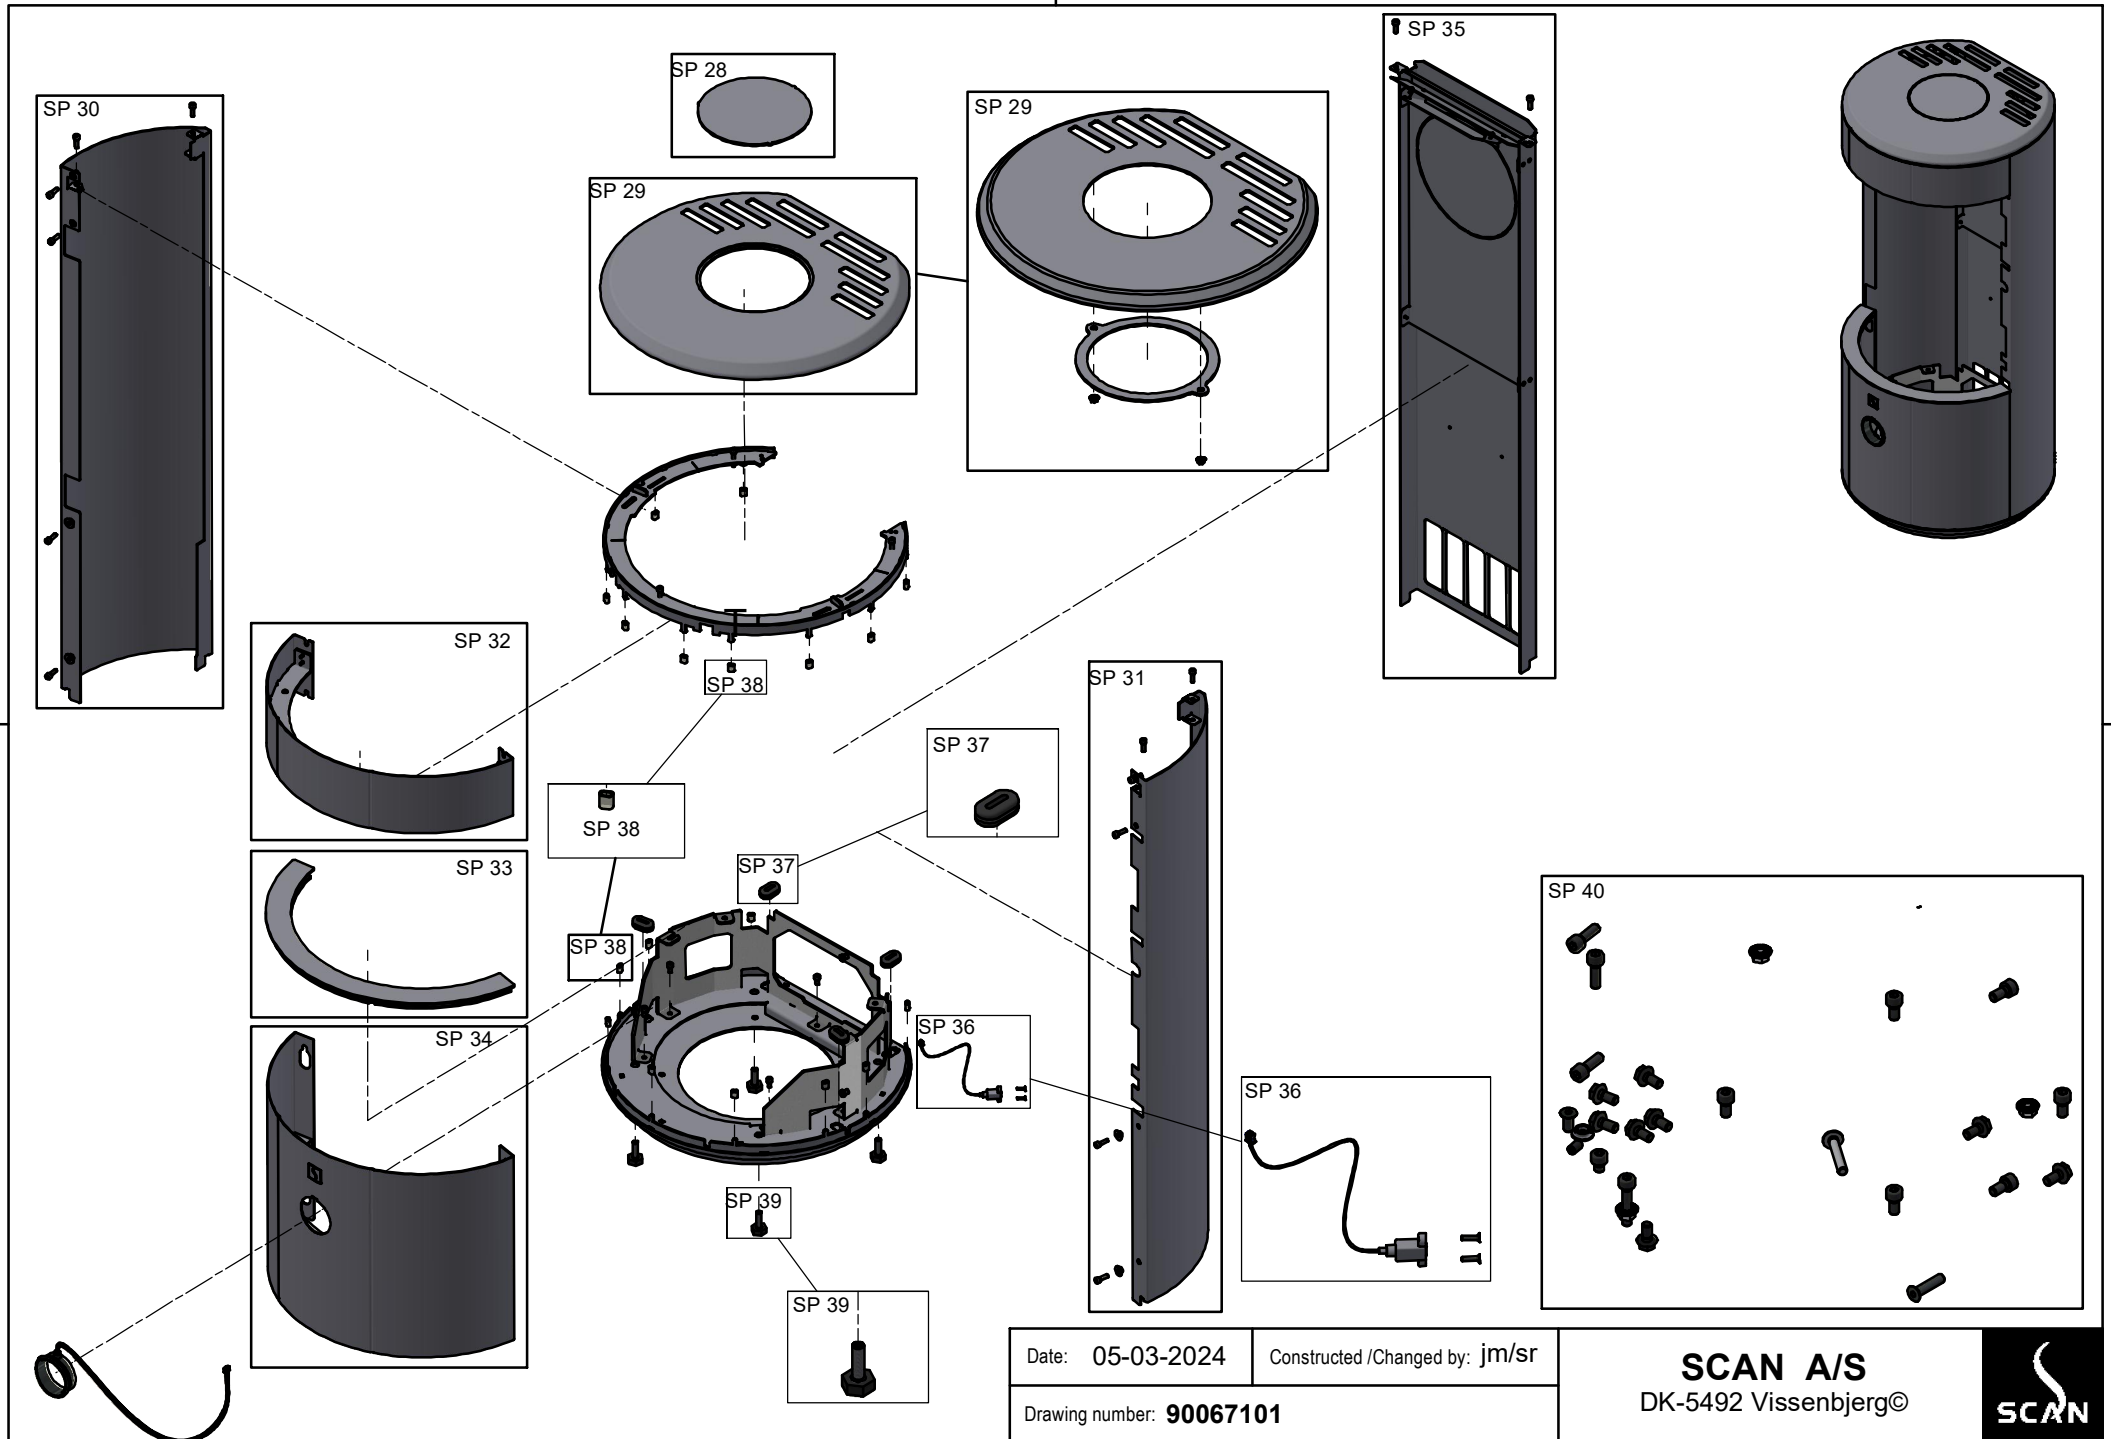

Spare parts & Accessories: Scan 67 1000 mm

Date: 05-03-2024   Constructed /Changed by: jm/sr
Drawing number: 90067101

SCAN A/S
DK-5492 Vissenbjerg©