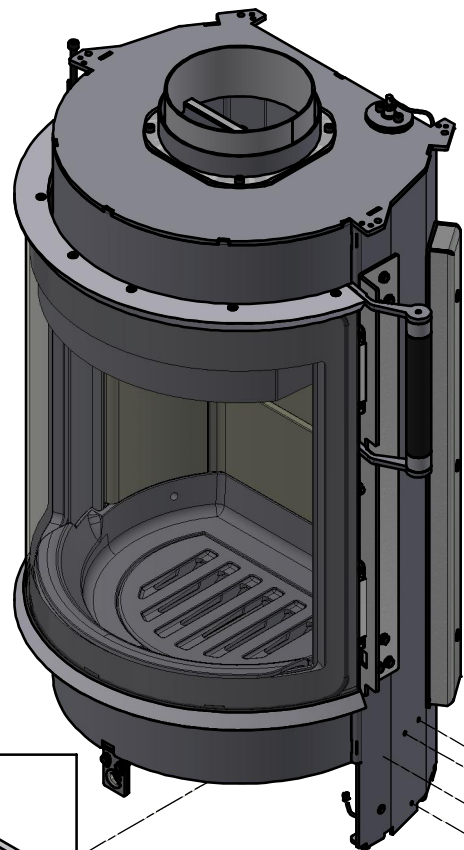

Spare parts & Accessories: Scan 67 1000 mm

Date: 05-03-2024   Constructed /Changed by: jm/sr
Drawing number: 90067101

SCAN A/S
DK-5492 Vissenbjerg©