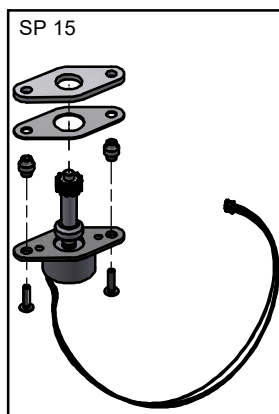

Spare parts & Accessories: Scan 67 1000 mm

Date: 05-03-2024   Constructed /Changed by: jm/sr
Drawing number: 90067101

SCAN A/S
DK-5492 Vissenbjerg©