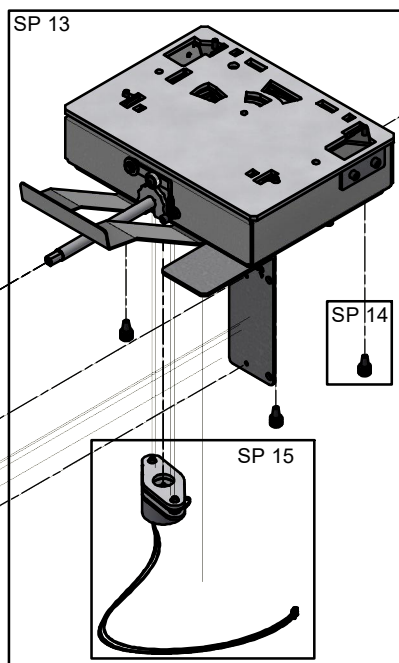

Spare parts & Accessories: Scan 67 1000 mm

Date: 05-03-2024   Constructed /Changed by: jm/sr
Drawing number: 90067101

SCAN A/S
DK-5492 Vissenbjerg©