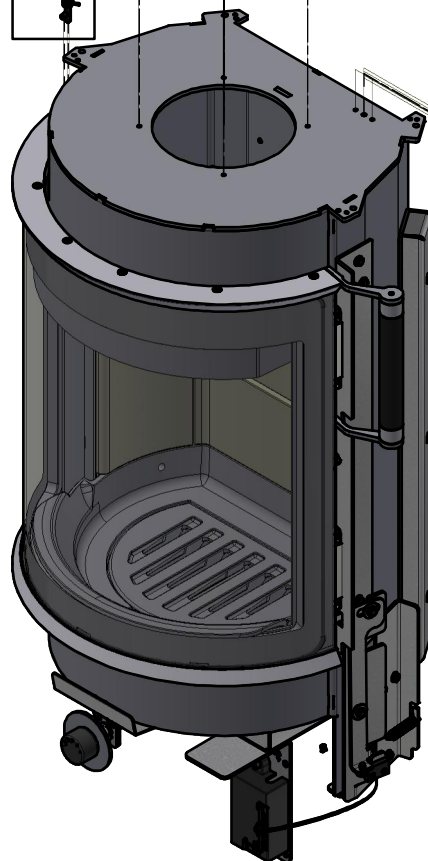

Spare parts & Accessories: Scan 67 1000 mm

Date: 05-03-2024   Constructed /Changed by: jm/sr
Drawing number: 90067101

SCAN A/S
DK-5492 Vissenbjerg©