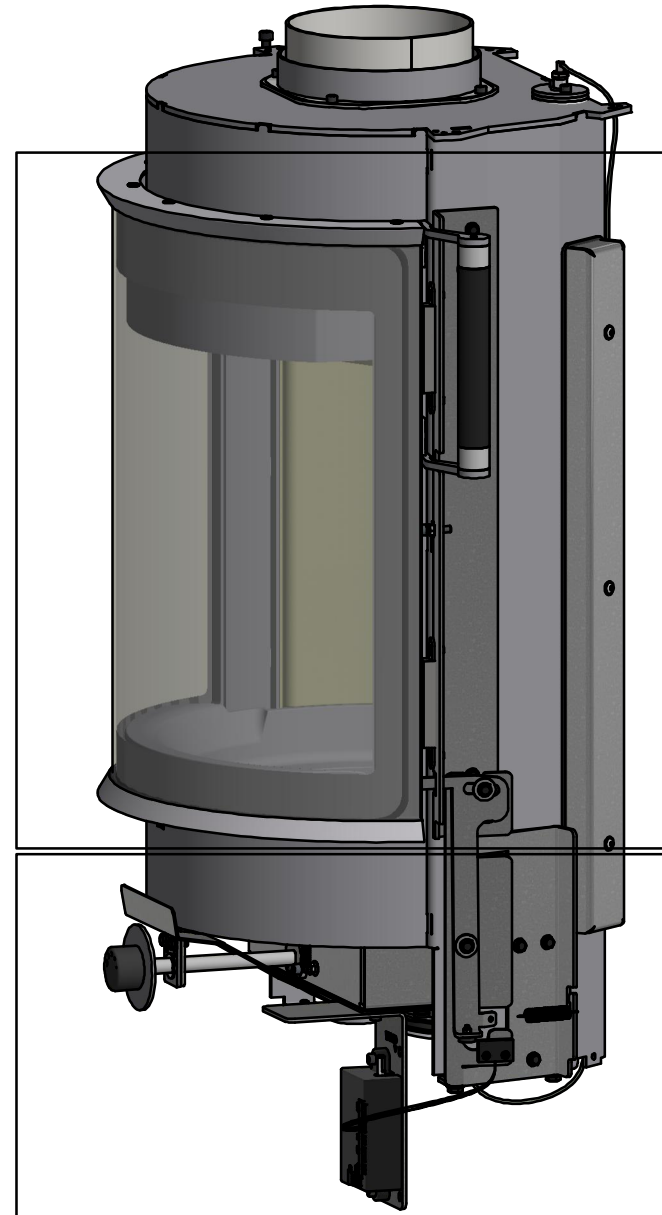

Page 4

Page 5

Date: 05-03-2024	Constructed /Changed by: jm/sr
Drawing number: 90067101	

SCAN A/S
DK-5492 Vissenbjerg©