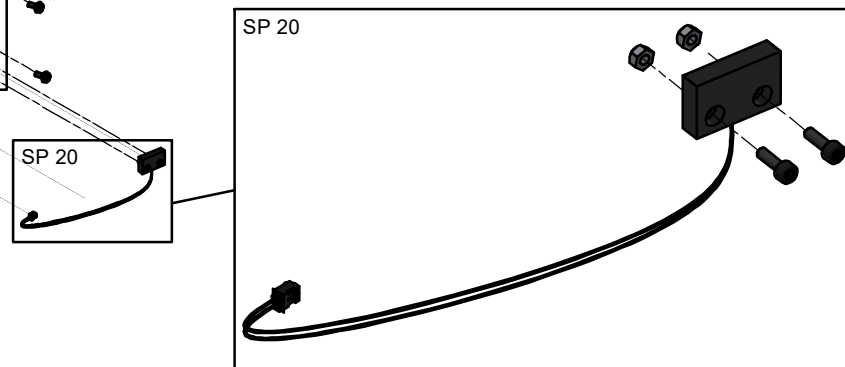

Spare parts & Accessories: Scan 67 1000 mm

Date: 05-03-2024   Constructed /Changed by: jm/sr
Drawing number: 90067101

SCAN A/S
DK-5492 Vissenbjerg©