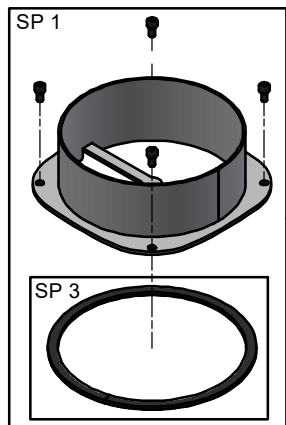

Spare parts & Accessories: Scan 67 1000 mm

Date: 05-03-2024   Constructed /Changed by: jm/sr
Drawing number: 90067101

SCAN A/S
DK-5492 Vissenbjerg©