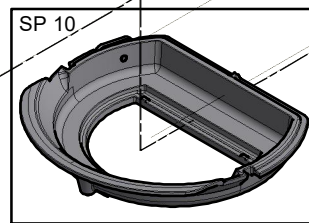

Date: 05-03-2024	Constructed /Changed by: jm/sr
Drawing number: 90067101	

SCAN A/S
DK-5492 Vissenbjerg©