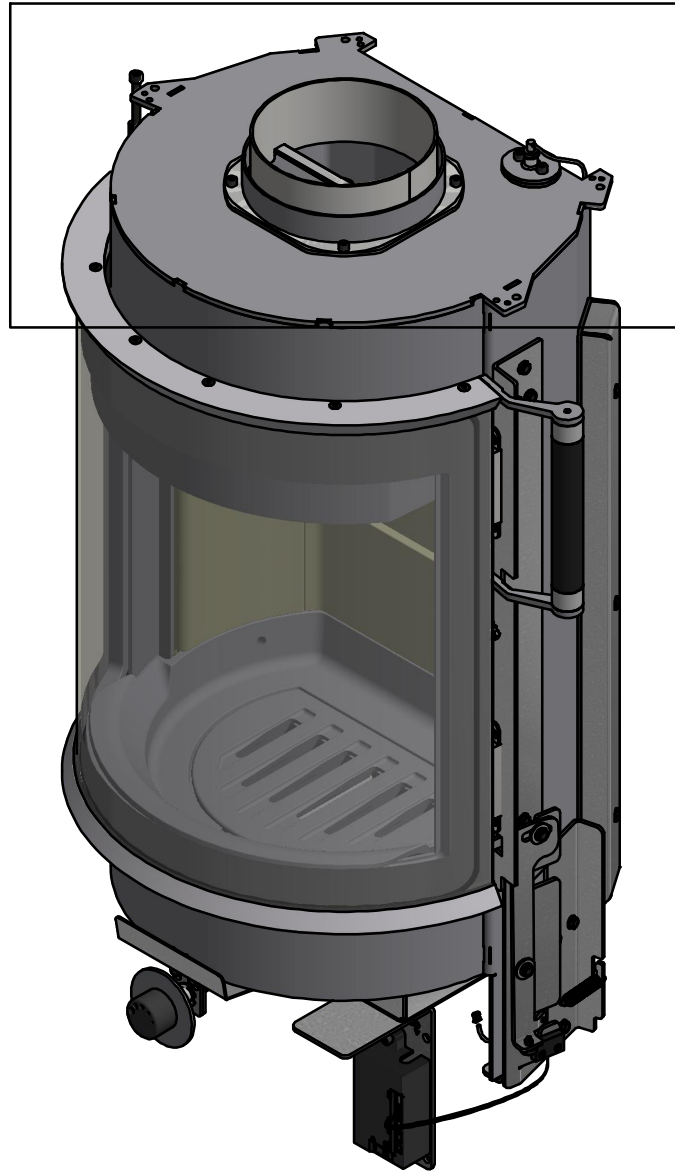

Spare parts & Accessories: Scan 67 1000 mm

Page 3