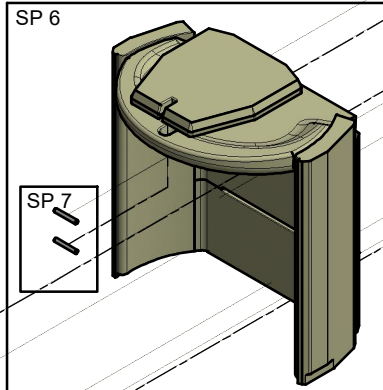

Date: 05-03-2024	Constructed /Changed by: jm/sr
Drawing number: 90067101	

SCAN A/S
DK-5492 Vissenbjerg©