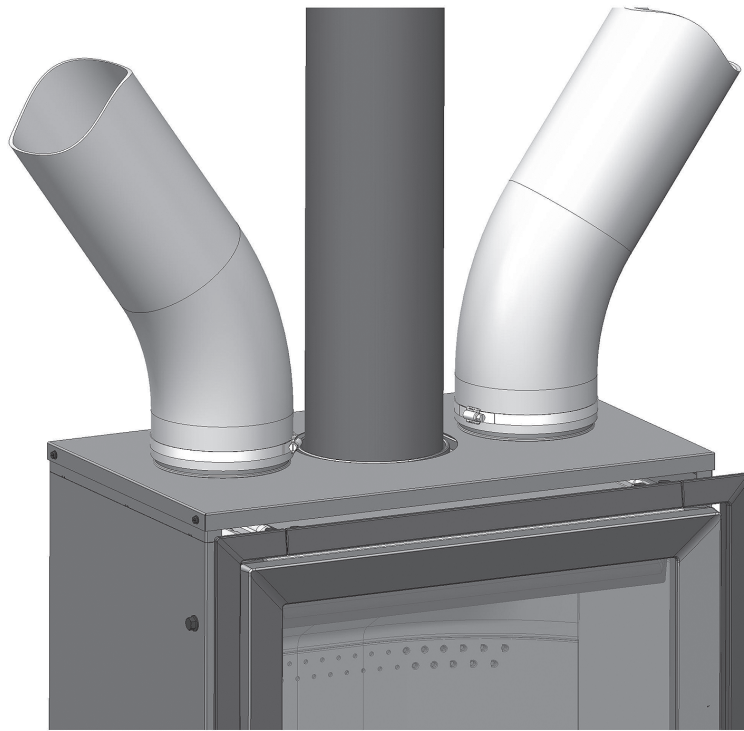

Manual version Poo

Jøtul I 520 F

Jøtul I 520 F Konveksjonstopp/ Convection Top

NO - Monteringsanvisning

GB - Installation Instructions

Art. nr. 50045755

*Manualene må oppbevares under hele produktets levetid.
The manuals which are enclosed with the product must be kept throughout the product's entire service life.*

1

2

3

4

5

If placing Jøtul I 520 inside a pre-existing surround with low height opening

6

7