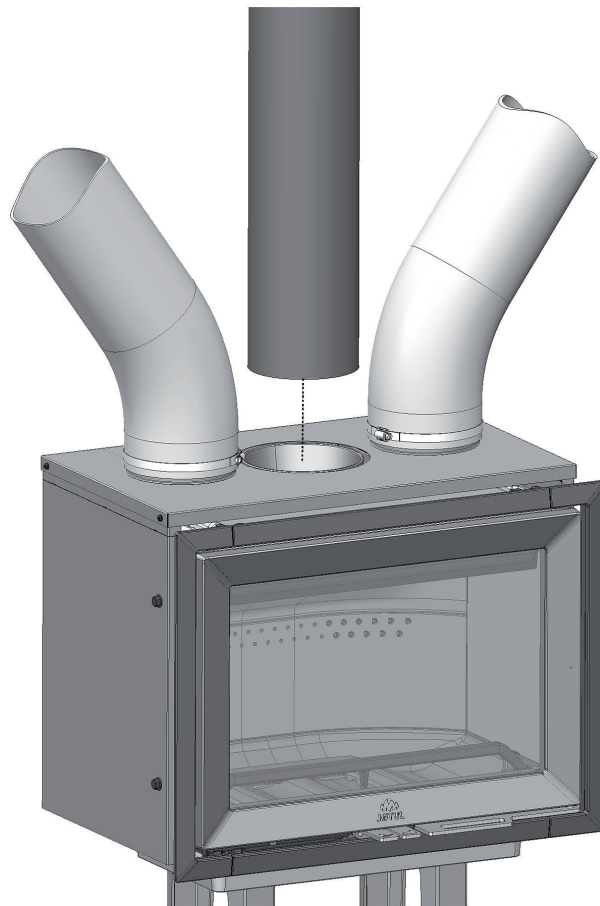

Manual version Poo

Jøtul I 520 F

Jøtul I 520 F Konveksjonstopp/ Convection Top

NO - Monteringsanvisning

GB - Installation Instructions

Art. nr. 50045755

*Manualene må oppbevares under hele produktets levetid.
The manuals which are enclosed with the product must be kept throughout the product's entire service life.*

1

2

3

4

5

If placing Jøtul I 520 inside a pre-existing surround with low height opening

6

7