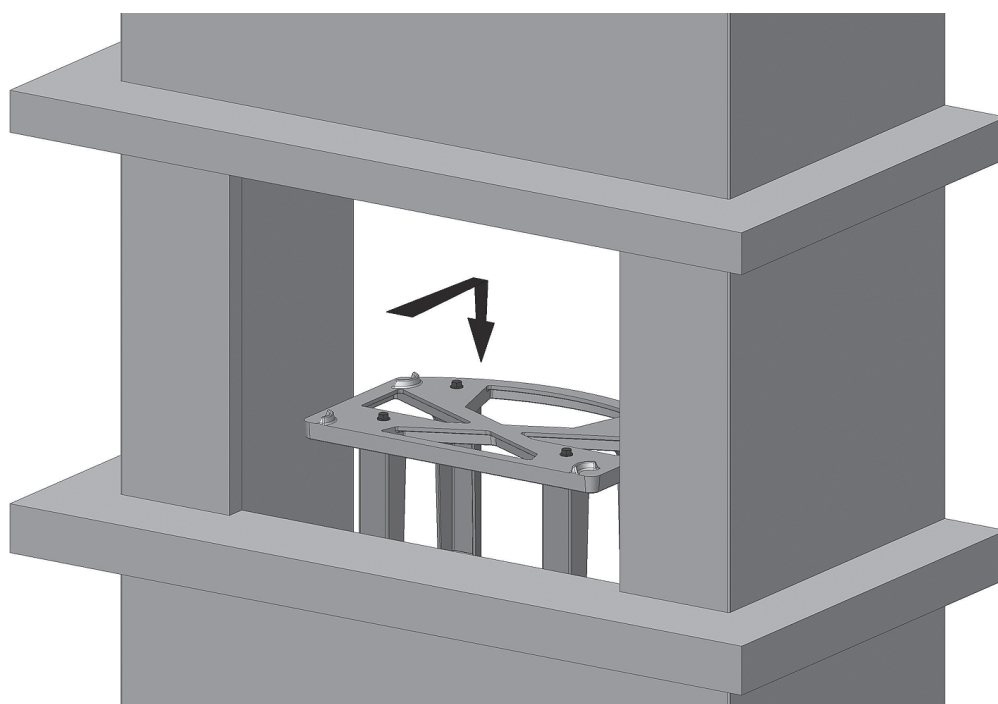

Manual version Poo

Jøtul I 520 F

Jøtul I 520 F Konveksjonstopp/ Convection Top

NO - Monteringsanvisning

GB - Installation Instructions

Art. nr. 50045755

*Manualene må oppbevares under hele produktets levetid.
The manuals which are enclosed with the product must be kept throughout the product's entire service life.*

1

2

3

4

5

If placing Jøtul I 520 inside a pre-existing surround with low height opening

6

7