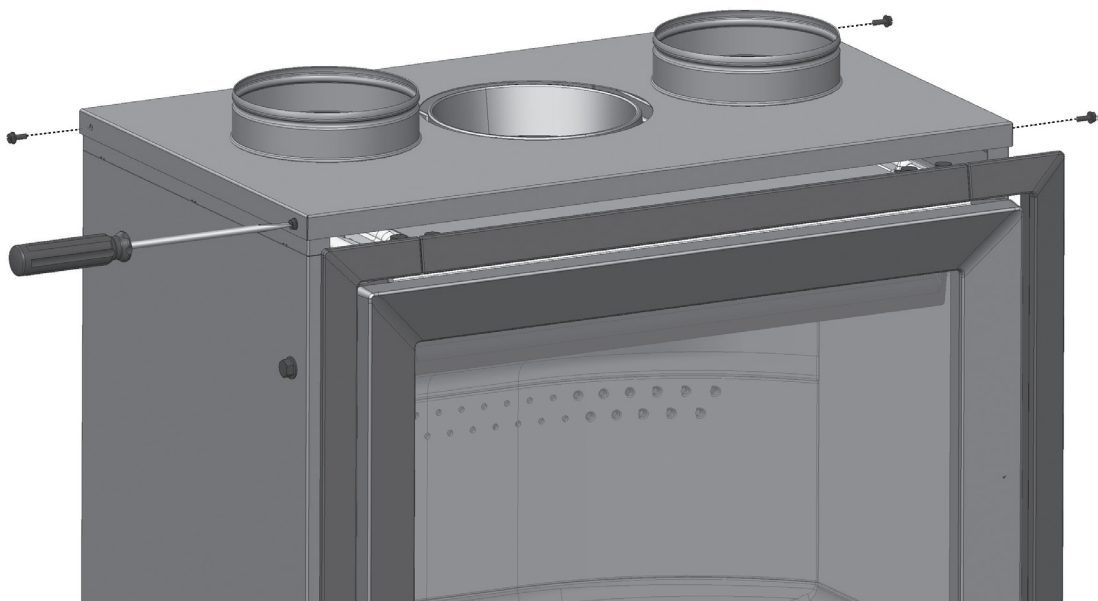

Manual version Poo

Jøtul I 520 F

Jøtul I 520 F Konveksjonstopp/ Convection Top

NO - Monteringsanvisning

GB - Installation Instructions

Art. nr. 50045755

*Manualene må oppbevares under hele produktets levetid.
The manuals which are enclosed with the product must be kept throughout the product's entire service life.*

1

2

3

4

5

If placing Jøtul I 520 inside a pre-existing surround with low height opening

6

7