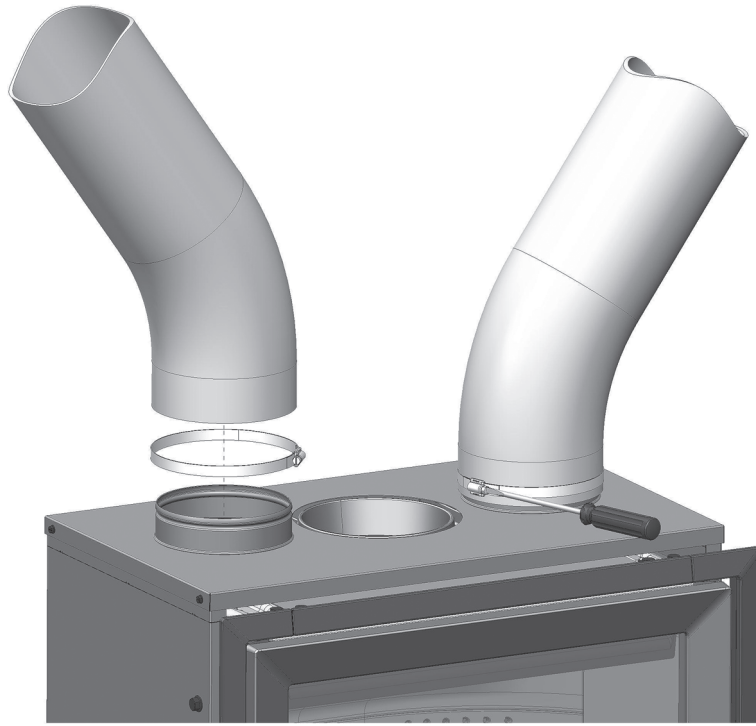

Manual version Poo

Jøtul I 520 F

Jøtul I 520 F Konveksjonstopp/ Convection Top

NO - Monteringsanvisning

GB - Installation Instructions

Art. nr. 50045755

*Manualene må oppbevares under hele produktets levetid.
The manuals which are enclosed with the product must be kept throughout the product's entire service life.*

1

2

3

4

5

If placing Jøtul I 520 inside a pre-existing surround with low height opening

6

7