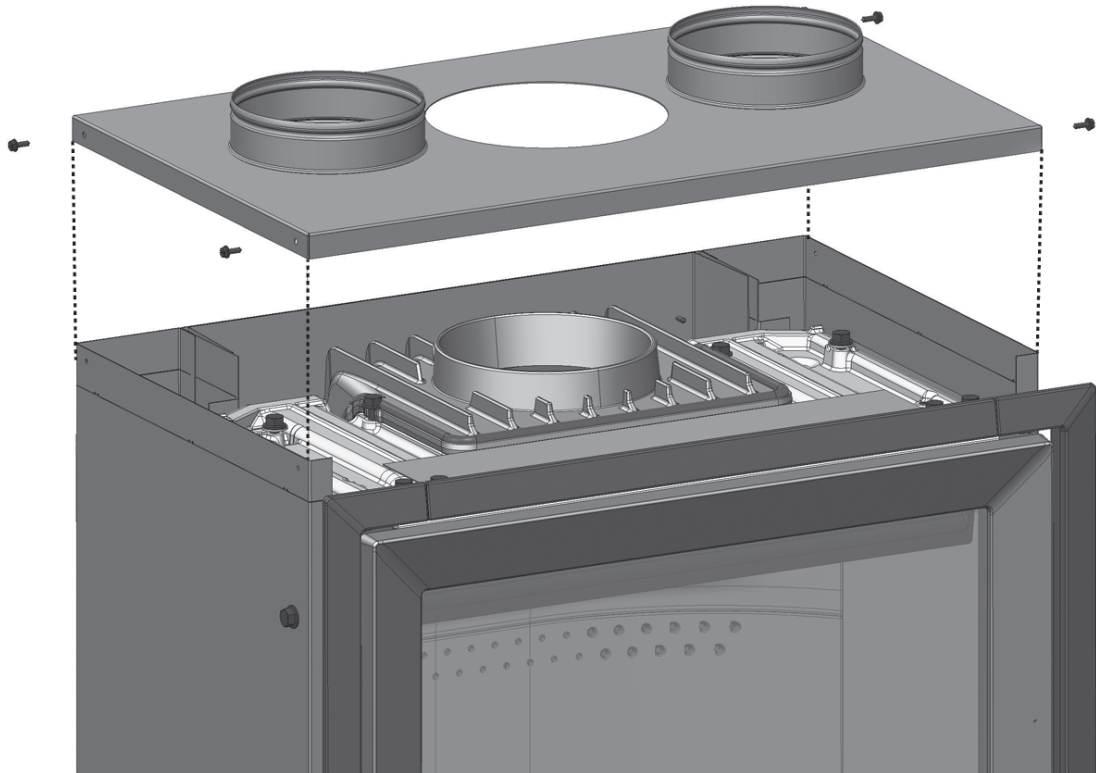

Manual version Poo

Jøtul I 520 F

Jøtul I 520 F Konveksjonstopp/ Convection Top

NO - Monteringsanvisning

GB - Installation Instructions

Art. nr. 50045755

*Manualene må oppbevares under hele produktets levetid.
The manuals which are enclosed with the product must be kept throughout the product's entire service life.*

1

2

3

4

5

If placing Jøtul I 520 inside a pre-existing surround with low height opening

6

7