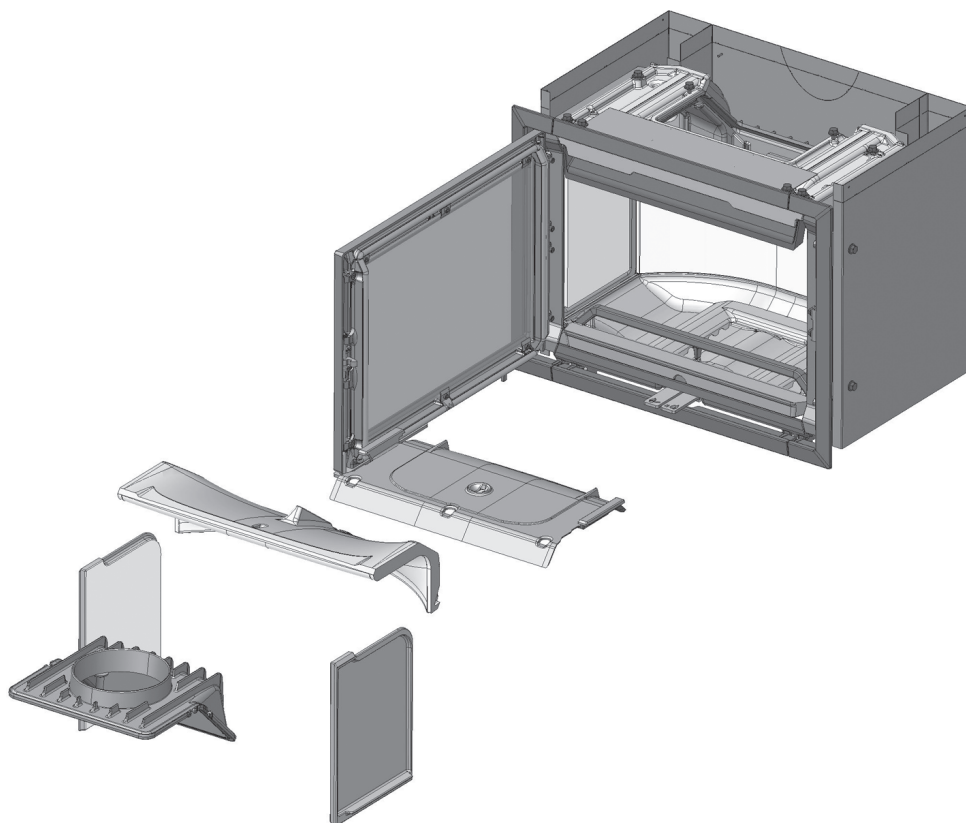

Manual version Poo

Jøtul I 520 F

Jøtul I 520 F Konveksjonstopp/ Convection Top

NO - Monteringsanvisning

GB - Installation Instructions

Art. nr. 50045755

*Manualene må oppbevares under hele produktets levetid.
The manuals which are enclosed with the product must be kept throughout the product's entire service life.*

8

9

10

11

12

13

14

15