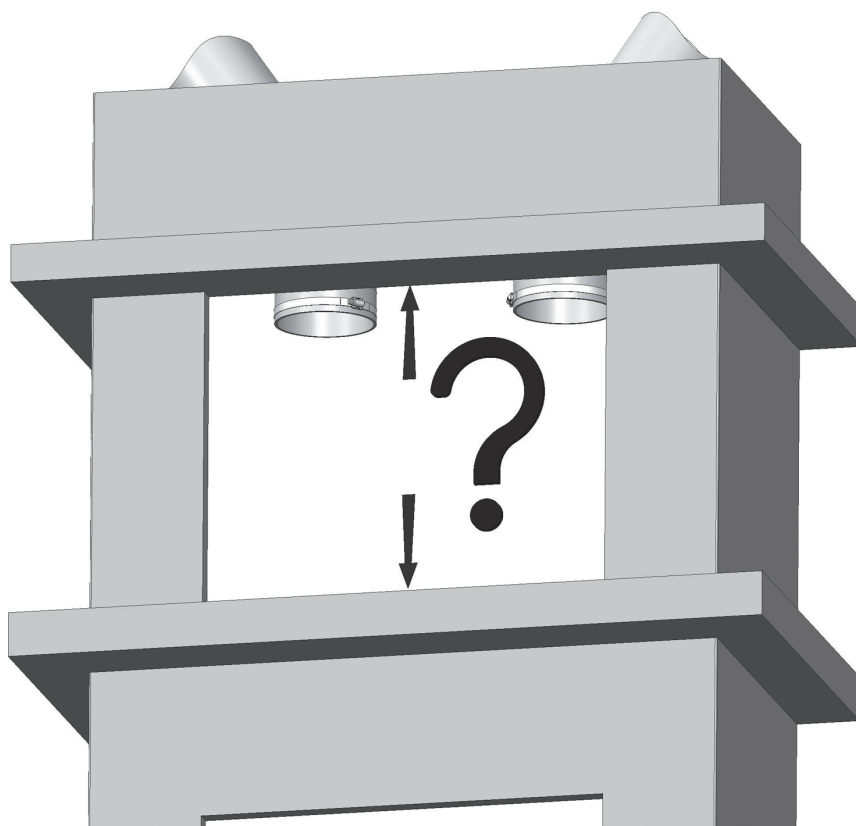

Manual version Poo

Jøtul I 520 F

Jøtul I 520 F Konveksjonstopp/ Convection Top

NO - Monteringsanvisning

GB - Installation Instructions

Art. nr. 50045755

*Manualene må oppbevares under hele produktets levetid.
The manuals which are enclosed with the product must be kept throughout the product's entire service life.*

1

2

3

4

5

If placing Jøtul I 520 inside a pre-existing surround with low height opening

6

7