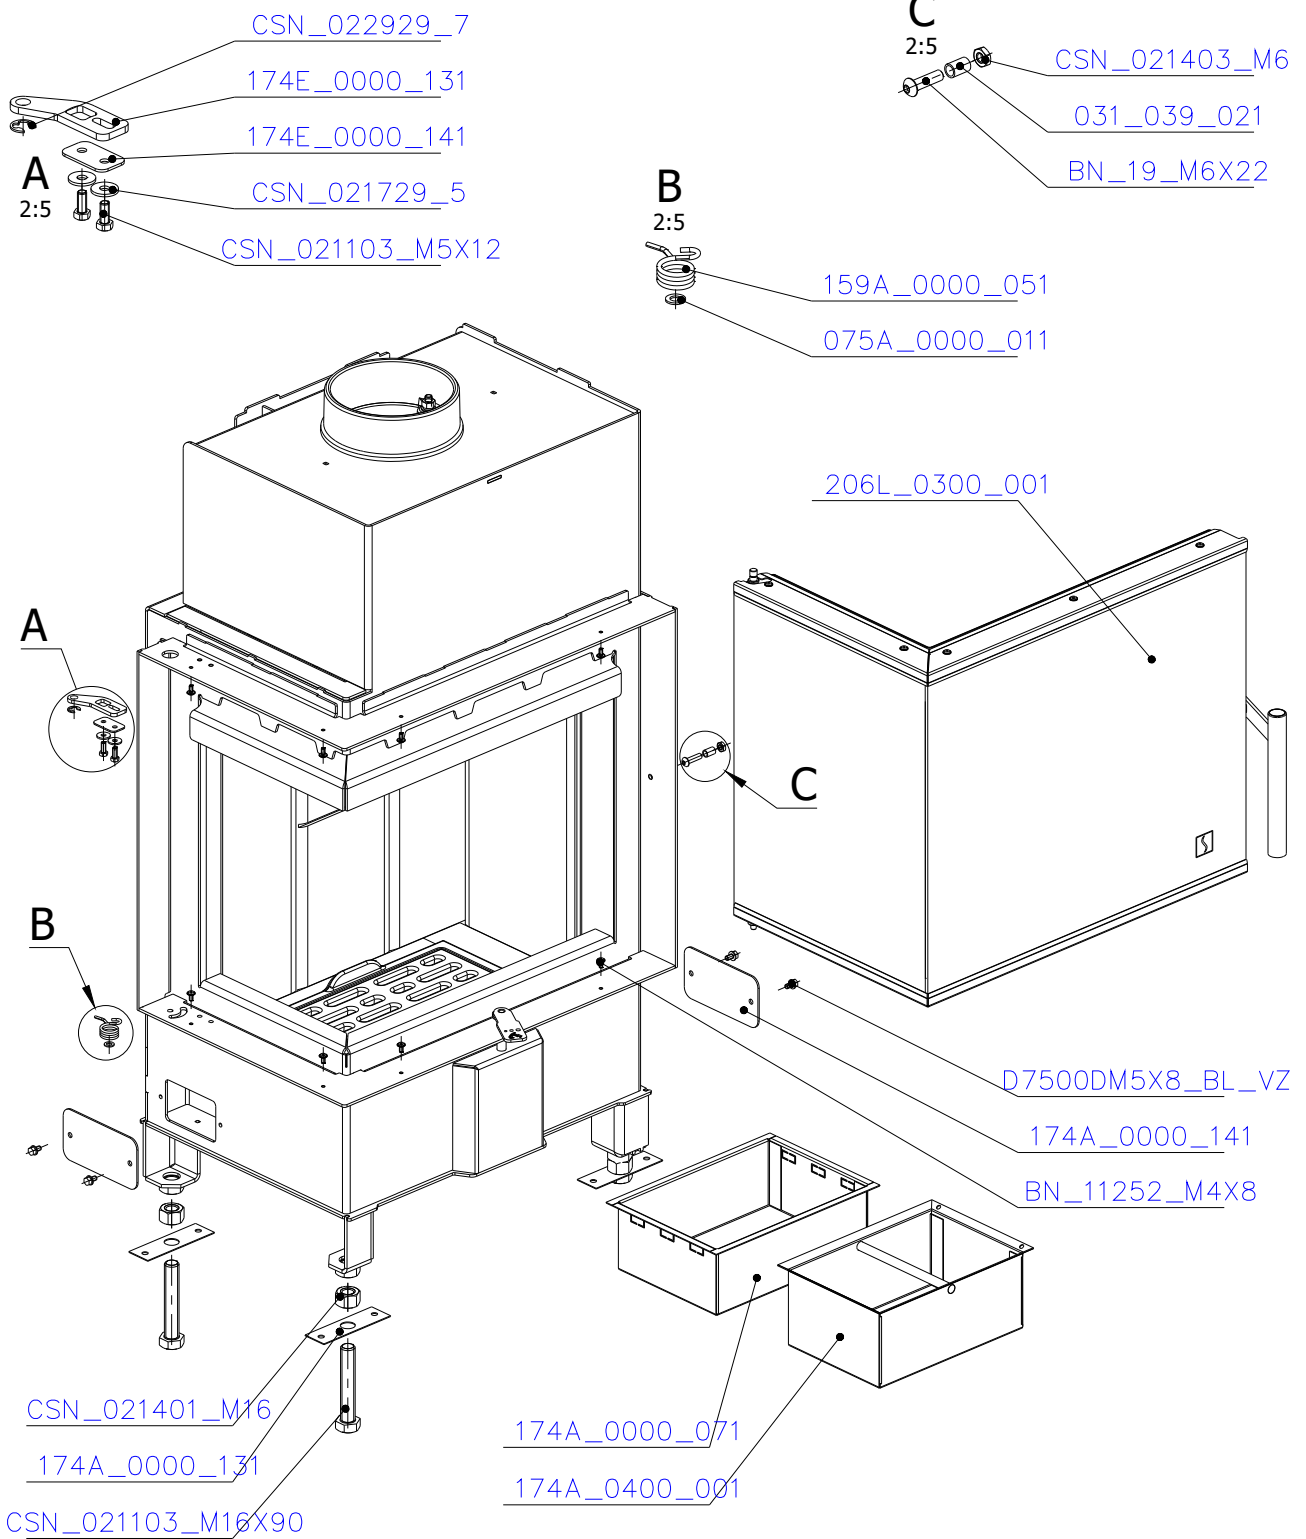

SCAN 5006 FL

SPARE PARTS

Spare parts 5006 FL

Spare part no.	Market name	Scan M3no.	
1	Screw assortment for SC 5000 series	12061534	-
2	Grate	50052738	174A_2000_011
3	Chamotte chamber set FL	50059049	206L_2010_001
4	Handle set	50061498	-
5	Front glass 4x478x402	50062944	174J_0300_012
6	Side glass 4x304x402	50052726	632_999_304_402
7	Glass sealing 15x4 mm, type 7226/5/0/0 - black	50052729	341_414_015_004
8	Door gasket diam. 12 mm, type 84204/3/0/0 - grey	50052731	341_414_012_616

SCAN 5006 FL

SPARE PARTS