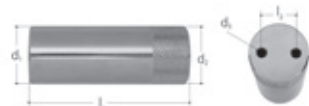

Test cap, chromium plated

For garden valve antifrost 7045, reusable

d1 Rp (inch)	JRG Code	GF Code	Weight (kg)	d2 (mm)	d3 (mm)	l1 (mm)	l2 (mm)
3/4	7045.015	355 640 715	0.280	32	5	86	18