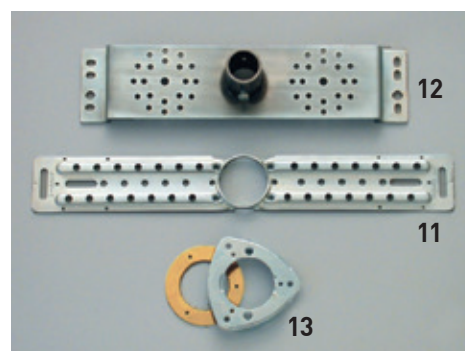

Accessories

1. 11 Box bracket JRG Code 5741.001
2. 12 Mounting bar JRG Code 7049.100
3. 13 Auxiliary ring JRG Code 5409.002