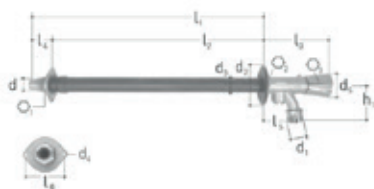

JRG

+GF+

JRG Valves

JRG Garden valve

antifrost, chrome-plated

7045

JRG Garden valve antifrost, chrome-plated

The antifrost garden valve is an outlet valve that thanks to its design facilitates year-round water supply. Since the valve is located in the heating zone of the building shell, the garden valve is not exposed to frost.

Garden valve antifrost, chromium plated, PN 16

Made of gunmetal/brass, chromium plated, with integrated air gap back flow preventer and non return valve, operating handle chromium plated, fixed seat made of stainless steel, gasket EPDM, with chromium plated escutcheon and coupling, up to 90°C.

Specifications

- Threaded connection ½
- Hose connection ¾
- Valve body, rosette, upper section and hose coupling chrome-plated
- Gunmetal adapter body with extension
- Dimension 415 mm
- Metal handle, chrome-plated, 6 mm square spindle head
- Integrated backflow preventer
- Integrated tube aerator