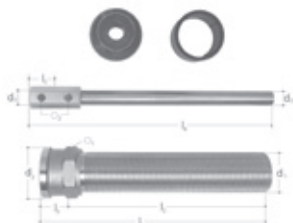

Accessories

Extension Set for garden valve antifrost

For garden valve antifrost 7045

d1 G (inch)	JRG Code	GF Code	Weight (kg)
3/4	7045.001	355 640 025	0.395

d1 G (inch)	d2 Rp (inch)	d3 (mm)	l1 (mm)	l2 (mm)	l3 (mm)	l4 (mm)	l5 (mm)	∅1	∅2
3/4	3/4	10	145	30 - 120	16	163	15	30	2.5

Valve stem for garden valve antifrost 7045

d (mm)	l (mm)	JRG Code	GF Code	Weight (kg)
10	415	7045.010	355 640 031	0.264
10	535	7045.011	355 640 030	0.420