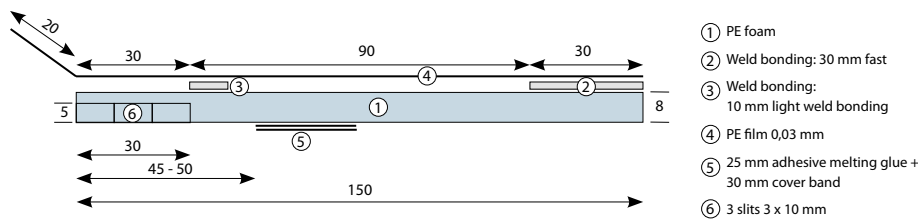

Edge insulation strip SYMPOR PE FSR Comfort 8/150

Self-adhesive edge insulation strip with
rip-off slits and film strap
Application: for cement and
floating screed

Dimensions: Length: 50 m
Height / width: 150 mm
Thickness: 8 mm

Edge insulation strip SYMPOR PE FSR Comfort 8/150

Item no.	Designation	Type	Packing unit bag
001RD-001	Edge insulation strip	Sympor PE FSR Comfort 8 / 150	8 rolls x 50 m = 400 m / bag

Technical data

Minimum order volume	1 bag = 400 m
Colour	blue
Transport/storage	dry storage; product must not be exposed to direct sunlight
Material class	B2 (normally flammable) according to DIN 4102
Special properties	Transparent or translucent film strap, 30 mm fast weld bonding, 10 mm light weld bonding