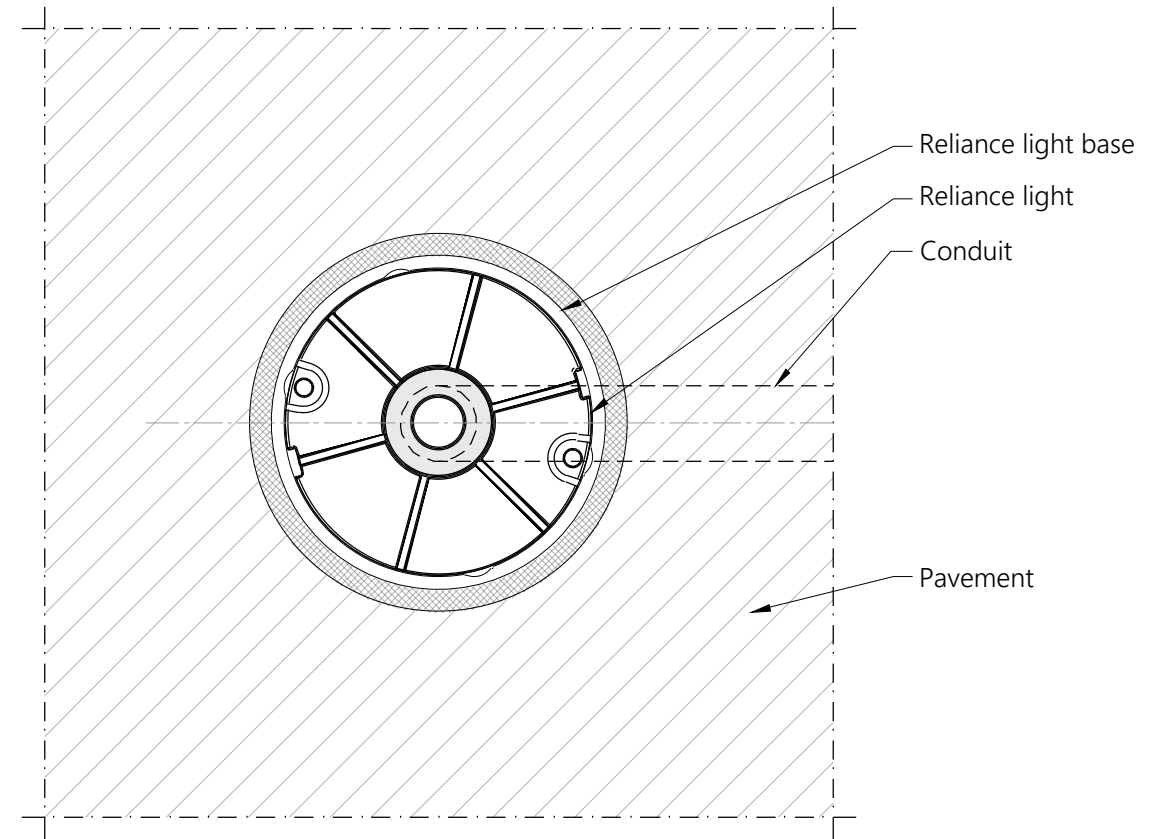

SECTION
 RELIANCE 8" INSET OMNIDIRECTIONAL 1 Window
 Scale 1/5

TOP VIEW
 RELIANCE 8" INSET OMNIDIRECTIONAL 1 Window
 Scale 1/5

NOTES:

1. This drawing shows general installation details related to ADB Safegate products and is for information only, not for construction. The designer must verify compliance of design with local standards and varying characteristics for each unique airfield project.
2. Pavement types and dimensions shown are only indicative. Installation details may vary depending on project specific pavement types and dimensions.
3. Please refer to product installation manual for installation process details.
4. ADB Safegate waives its liability for wrongful use of the information.

RELIANCE LIGHT
 8 inch / 1 Windows
 INSET OMNIDIRECTIONAL
 TYPICAL INSTALLATION DETAILS

SCALE: AS SHOWN
 DRAWN BY: SK
 DATE: 01/09/2022

UNIT: mm
 CHECKED BY: TH
 SHEET: 1-1

ADBSG_A_AGL_RELIANCE-I_8in_1window_Omni_00