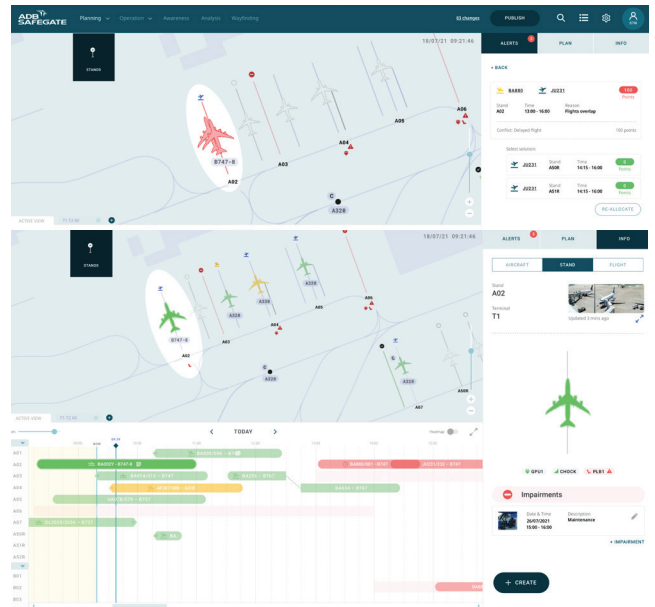

## Plan, control and optimize

AiPRON Resource is a smart resource management solution that uses the latest technology for intelligent planning and allocation of apron resources to elevate operational performance.

Offering a full spectrum of planning scenarios, the solution is designed to evaluate changes and disruptions and automatically integrate resolutions into the tactical planning horizon, freeing up experts to focus only on the most complex situations.

The browser-based solution can be accessed from any connected device to deliver real-time information to the right people, when and where they need it.

The predictive and prescriptive analytics of AiPRON Resource enables airport operators to forecast the impact of infrastructure improvement or maintenance works on capacity, enhancing both operational and commercial decision making.

#### Interactive aerial maps with status indicators

- Real-time situational awareness via aerial maps and dynamic data feeds
- Visual aid to help direct operations across the entire airport or a section