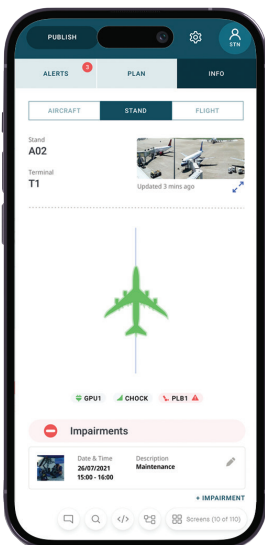

HOW DOES AiPRON RESOURCE WORK?

1

Provides seamless integration of data across technologies to meet operational changes in real time

2 Uses machine learning to analyze the operational environment and improve resource usage accordingly

3

Offers capacity forecasting based on 'what if' scenarios for best practice to reduce costs and optimize revenue streams

4 Multifaceted situational awareness approach uses autonomous alerts and conflict management to improve safety and productivity

5

Enables KPI-focused resource planning and allocation for sustainable capacity management and growth