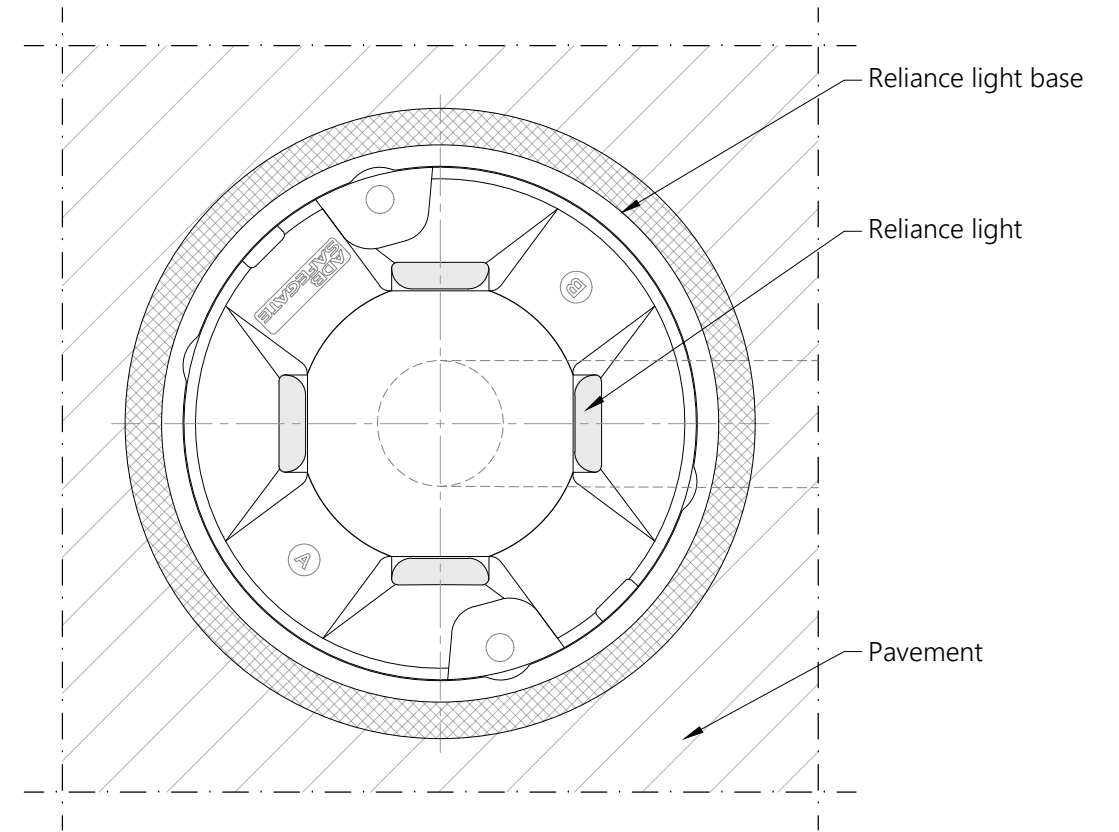

SECTION  
 RELIANCE INSET 8" OMNIDIRECTIONAL LIGHT (4 windows)  
 Scale 1/5

TOP VIEW  
 RELIANCE INSET 8" OMNIDIRECTIONAL LIGHT (4 windows)  
 Scale 1/3

NOTES:

1. This drawing shows general installation details related to ADB Safegate products and is for information only, not for construction. The designer must verify compliance of design with local standards and varying characteristics for each unique airfield project.
2. Pavement types and dimensions shown are only indicative. Installation details may vary depending on project specific pavement types and dimensions.
3. Please refer to product installation manual for installation process details.
4. ADB Safegate waives its liability for wrongful use of the information.