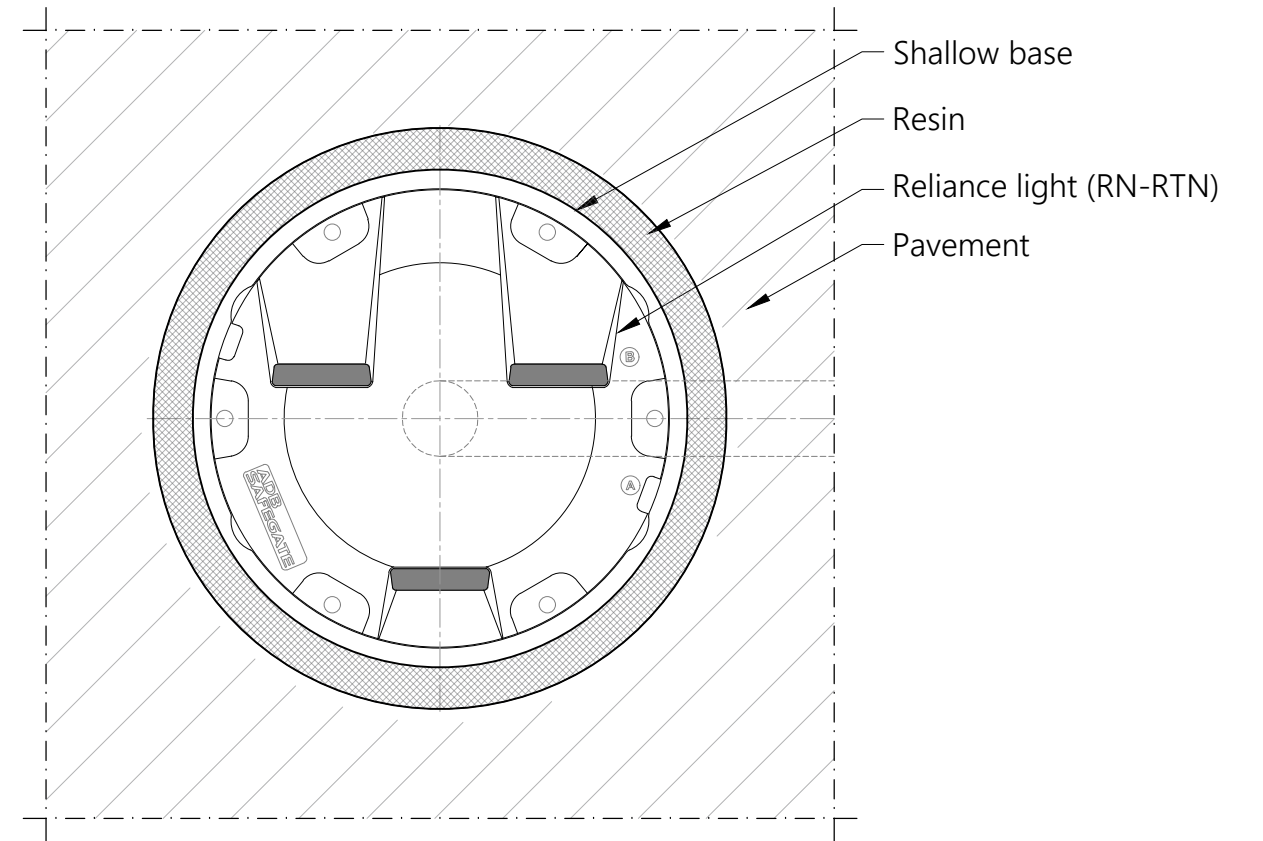

SECTION
 RELIANCE INSET 12" BIDIRECTIONAL LIGHT (3 Windows)
 Scale 1/5

TOP VIEW
 RELIANCE INSET 12" BIDIRECTIONAL LIGHT (3 Windows)
 Scale 1/5

NOTES:

1. This drawing shows general installation details related to ADB Safegate products and is for information only, not for construction. The designer must verify compliance of design with local standards and varying characteristics for each unique airfield project.
2. Pavement types and dimensions shown are only indicative. Installation details may vary depending on project specific pavement types and dimensions.
3. Please refer to product installation manual for installation process details.
4. ADB Safegate waives its liability for wrongful use of the information.

RELIANCE LIGHT
 12 inch / 3 Windows
 INSET BIDIRECTIONAL
 TYPICAL INSTALLATION DETAILS

SCALE: AS SHOWN	UNIT: mm
DRAWN BY: SA	CHECKED BY: TH
DATE: 16/09/2022	SHEET: 1-1
ADBSG_A_AGL_RELIANCE-I_12in_3windows_Bi_00	