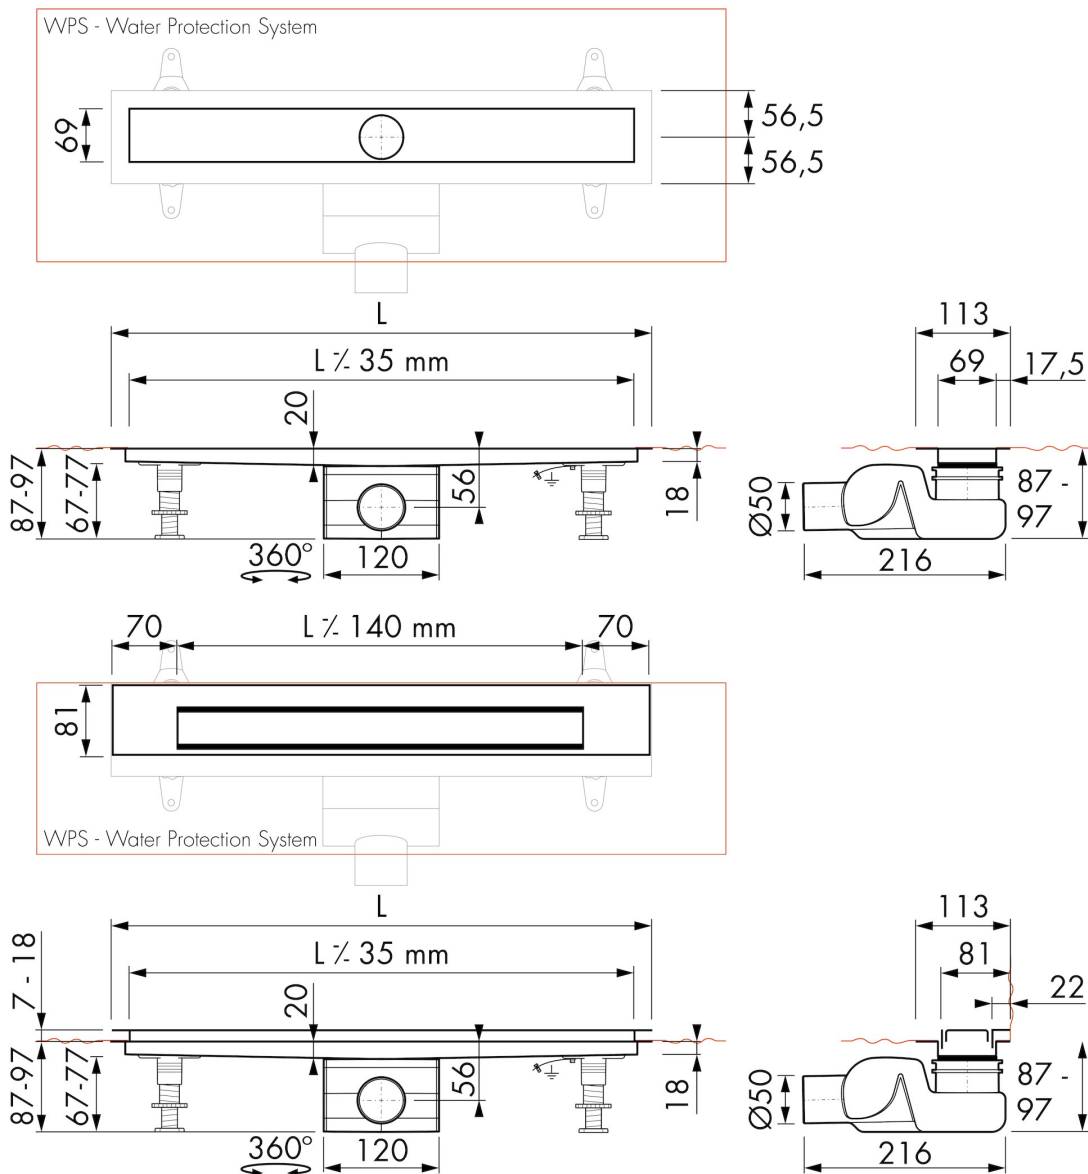

ARTICLE CODE

800 mm	MTAFDZ3PGG 800 / EDM2 800-50		
900 mm	MTAFDZ3PGG 900 / EDM2 900-50		
1000 mm	MTAFDZ3PGG 1000 / EDM2 1000-50		
1200 mm	MTAFDZ3PGG 1200 / EDM2 1200-50		

TECHNICAL DRAWINGS

Manufacturer

Easy Sanitary Solutions
Nijverheidsstraat 60 | 7575 BK Oldenzaal | The Netherlands
T. +31 (0)541 200 800 | F. +31 (0)541 200 899
info@esspost.com | www.easydrain.com

Contact

Easy Sanitary Solutions
Nijverheidsstraat 60 | 7575 BK Oldenzaal | The Netherlands
T. +31 (0)541 200 800 | F. +31 (0)541 200 899
sales@esspost.com | www.easydrain.com