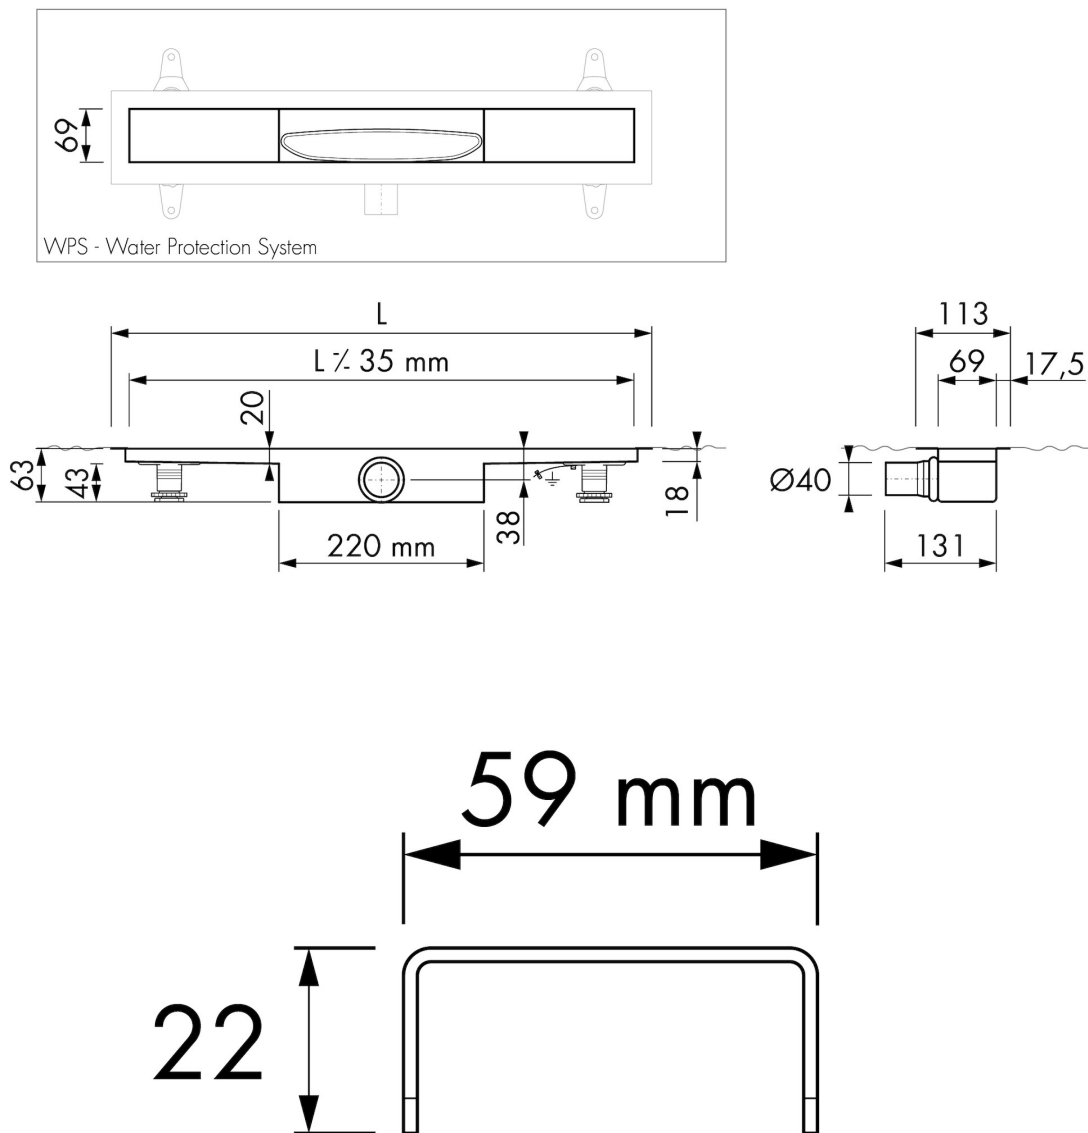

ARTICLE CODE

500 mm	MBC 500 / EDM1 500-30		
600 mm	MBC 600 / EDM1 600-30		
700 mm	MBC 700 / EDM1 700-30		
800 mm	MBC 800 / EDM1 800-30		
900 mm	MBC 900 / EDM1 900-30		
1000 mm	MBC 1000 / EDM1 1000-30		
1100 mm	MBC 1100 / EDM1 1100-30		
1200 mm	MBC 1200 / EDM1 1200-30		

TECHNICAL DRAWINGS

Manufacturer

Easy Sanitary Solutions
Nijverheidsstraat 60 | 7575 BK Oldenzaal | The Netherlands
T. +31 (0)541 200 800 | F. +31 (0)541 200 899
info@esspost.com | www.easydrain.com

Contact

Easy Sanitary Solutions
Nijverheidsstraat 60 | 7575 BK Oldenzaal | The Netherlands
T. +31 (0)541 200 800 | F. +31 (0)541 200 899
sales@esspost.com | www.easydrain.com