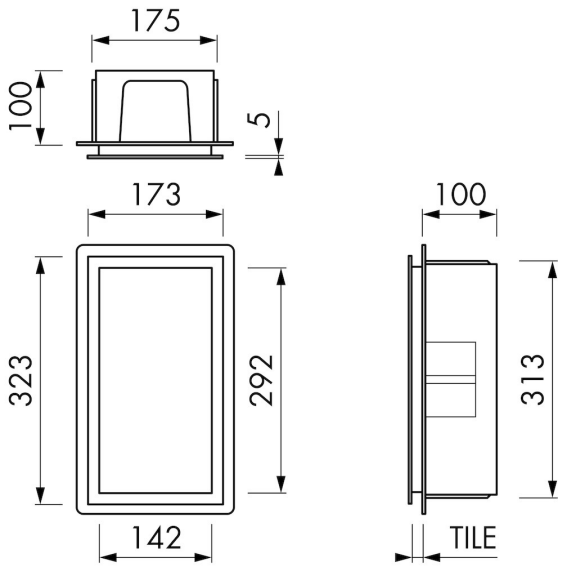

TECHNICAL DRAWINGS

Manufacturer

Easy Sanitary Solutions
Nijverheidsstraat 60 | 7575 BK Oldenzaal | The Netherlands
T. +31 (0)541 200 800 | F. +31 (0)541 200 899
info@esspost.com | www.easydrain.com

Contact

Easy Sanitary Solutions
Nijverheidsstraat 60 | 7575 BK Oldenzaal | The Netherlands
T. +31 (0)541 200 800 | F. +31 (0)541 200 899
sales@esspost.com | www.easydrain.com