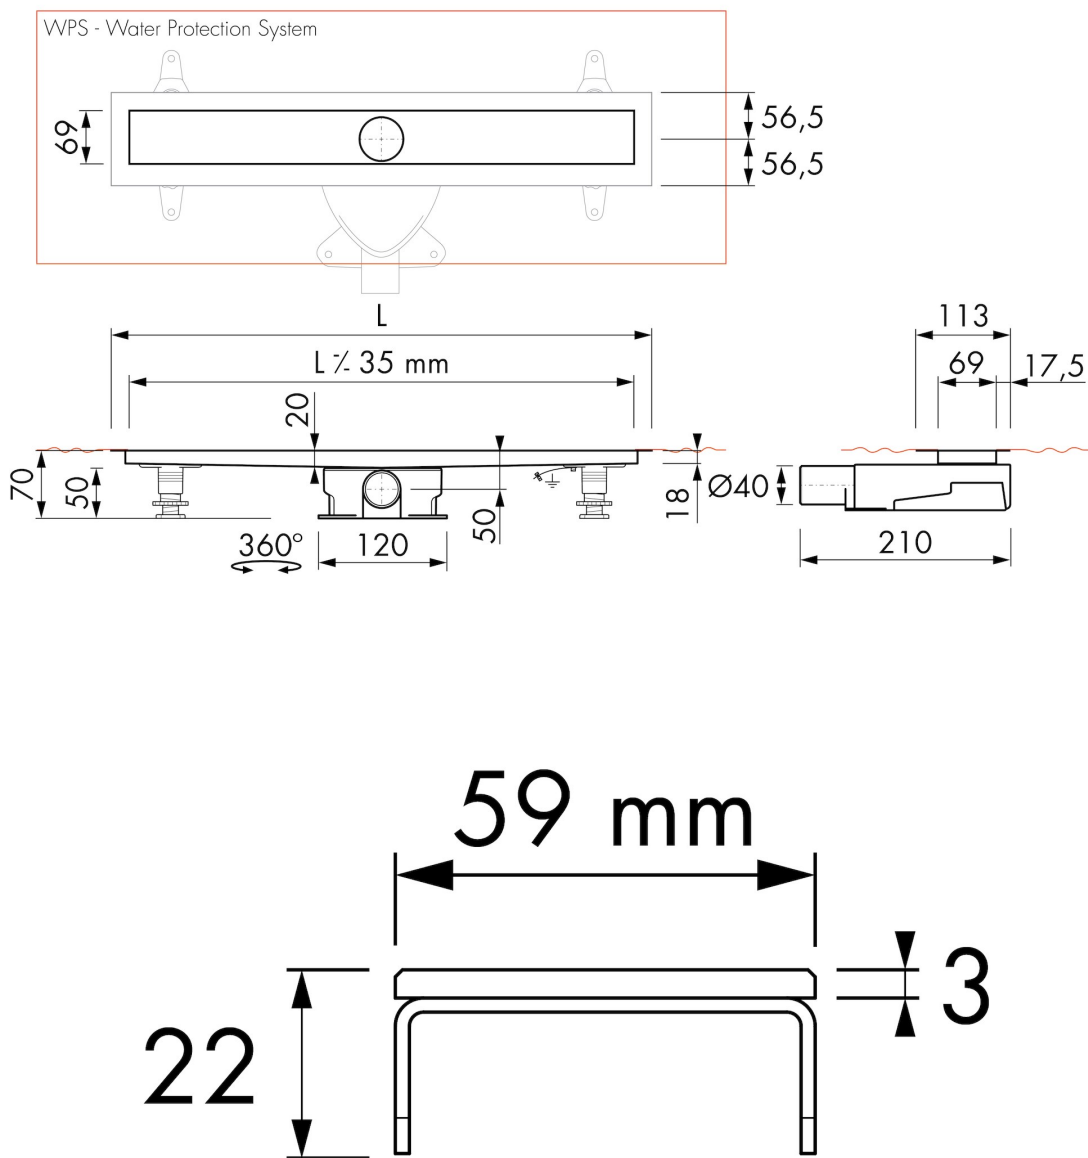

ARTICLE CODE

500 mm	MBGG 500 / EDM2 500-35		
600 mm	MBGG 600 / EDM2 600-35		
700 mm	MBGG 700 / EDM2 700-35		
800 mm	MBGG 800 / EDM2 800-35		
900 mm	MBGG 900 / EDM2 900-35		
1000 mm	MBGG 1000 / EDM2 1000-35		
1100 mm	MBGG 1100 / EDM2 1100-35		
1200 mm	MBGG 1200 / EDM2 1200-35		

TECHNICAL DRAWINGS

Manufacturer

Easy Sanitary Solutions
Nijverheidsstraat 60 | 7575 BK Oldenzaal | The Netherlands
T. +31 (0)541 200 800 | F. +31 (0)541 200 899
info@esspost.com | www.easydrain.com

Contact

Easy Sanitary Solutions
Nijverheidsstraat 60 | 7575 BK Oldenzaal | The Netherlands
T. +31 (0)541 200 800 | F. +31 (0)541 200 899
sales@esspost.com | www.easydrain.com