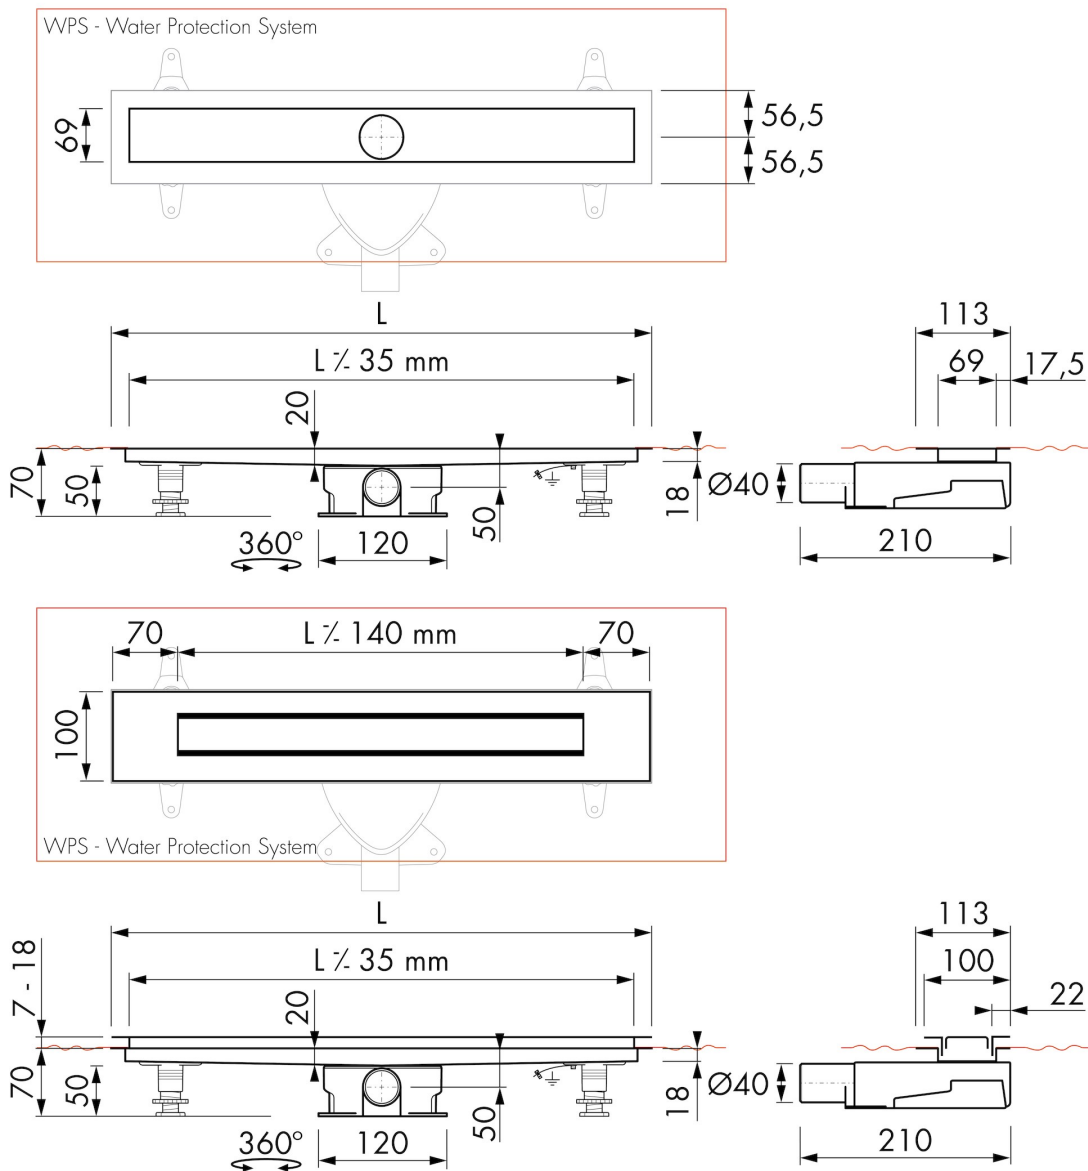

GENERAL

Serie	Modulo Design Z-4
Name	Modulo Design Z-4
Model	Rectangular shower drain
Length (mm)	800, 900, 1000, 1200
Product type	Complete
Application	New construction, Renovation
Certification	DIN 18534

DRAINAGE

Max. drainage capacity entrance (l/min)	28
Max. drainage capacity wall (l/min)	33
Max. drainage capacity (l/min)	33

BUILT-IN SET

Pre-assembled sealing membrane	Included
Siphon features	Cleanable, Pivotal & adjustable, Height adjustable
Water seal height (mm)	28
Outlet	Horizontal (Vertical outlet optional)
Material siphon	ABS

DESIGN

Grate finish	Brushed stainless steel
Grate pattern	Zero / Closed
Grate width (mm)	46
Grate tile insert (mm)	N.A.
Adjustable grate	No
Frame type	TAF (Tile Adjustable Frame)
TAF Frame material	Stainless steel (304)
Design frame finish	Brushed stainless steel
Frame width (mm)	100
Wheelchair accessible	Yes
Extension set available	No

ARTICLE CODE

800 mm	MTAFDZ4MZM 800 / EDM2 800-35		
900 mm	MTAFDZ4MZM 900 / EDM2 900-35		
1000 mm	MTAFDZ4MZM 1000 / EDM2 1000-35		
1200 mm	MTAFDZ4MZM 1200 / EDM2 1200-35		

TECHNICAL DRAWINGS

Manufacturer

Easy Sanitary Solutions
 Nijverheidsstraat 60 | 7575 BK Oldenzaal | The Netherlands
 T. +31 (0)541 200 800 | F. +31 (0)541 200 899
 info@esspost.com | www.easydrain.com