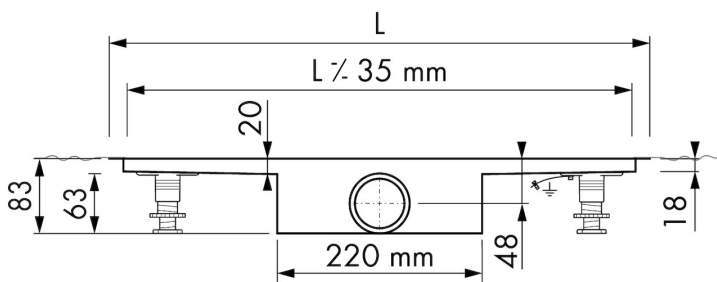

ARTICLE CODE

800 mm	MTAFDZ3PT 800 / EDM1 800-50		
900 mm	MTAFDZ3PT 900 / EDM1 900-50		
1000 mm	MTAFDZ3PT 1000 / EDM1 1000-50		
1200 mm	MTAFDZ3PT 1200 / EDM1 1200-50		

TECHNICAL DRAWINGS

Manufacturer

Easy Sanitary Solutions
Nijverheidsstraat 60 | 7575 BK Oldenzaal | The Netherlands
T. +31 (0)541 200 800 | F. +31 (0)541 200 899
info@esspost.com | www.easydrain.com

Contact

Easy Sanitary Solutions
Nijverheidsstraat 60 | 7575 BK Oldenzaal | The Netherlands
T. +31 (0)541 200 800 | F. +31 (0)541 200 899
sales@esspost.com | www.easydrain.com