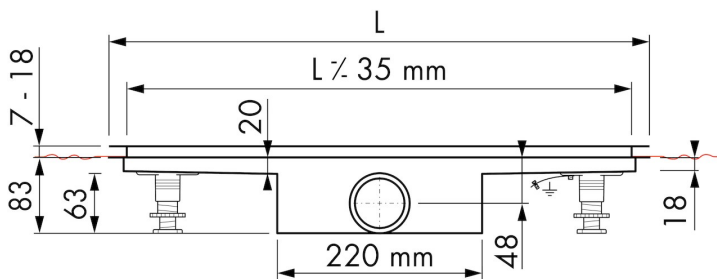

ARTICLE CODE

800 mm	MTAFDZ3PT 800 / EDM1 800-50		
900 mm	MTAFDZ3PT 900 / EDM1 900-50		
1000 mm	MTAFDZ3PT 1000 / EDM1 1000-50		
1200 mm	MTAFDZ3PT 1200 / EDM1 1200-50		

TECHNICAL DRAWINGS

Manufacturer

Easy Sanitary Solutions
Nijverheidsstraat 60 | 7575 BK Oldenzaal | The Netherlands
T. +31 (0)541 200 800 | F. +31 (0)541 200 899
info@esspost.com | www.easydrain.com

Contact

Easy Sanitary Solutions
Nijverheidsstraat 60 | 7575 BK Oldenzaal | The Netherlands
T. +31 (0)541 200 800 | F. +31 (0)541 200 899
sales@esspost.com | www.easydrain.com