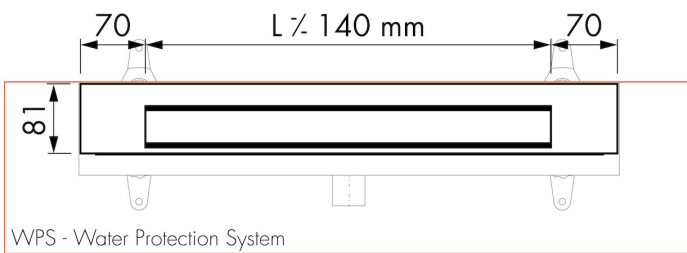

ARTICLE CODE

800 mm	MTAFDZ3PT 800 / EDM1 800-50		
900 mm	MTAFDZ3PT 900 / EDM1 900-50		
1000 mm	MTAFDZ3PT 1000 / EDM1 1000-50		
1200 mm	MTAFDZ3PT 1200 / EDM1 1200-50		

TECHNICAL DRAWINGS

Manufacturer

Easy Sanitary Solutions
Nijverheidsstraat 60 | 7575 BK Oldenzaal | The Netherlands
T. +31 (0)541 200 800 | F. +31 (0)541 200 899
info@esspost.com | www.easydrain.com

Contact

Easy Sanitary Solutions
Nijverheidsstraat 60 | 7575 BK Oldenzaal | The Netherlands
T. +31 (0)541 200 800 | F. +31 (0)541 200 899
sales@esspost.com | www.easydrain.com