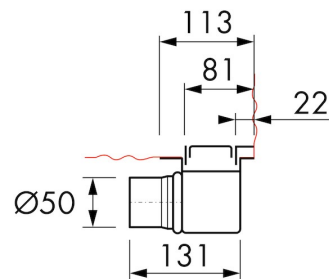

ARTICLE CODE

800 mm	MTAFDZ3PT 800 / EDM1 800-50		
900 mm	MTAFDZ3PT 900 / EDM1 900-50		
1000 mm	MTAFDZ3PT 1000 / EDM1 1000-50		
1200 mm	MTAFDZ3PT 1200 / EDM1 1200-50		

TECHNICAL DRAWINGS

Manufacturer

Easy Sanitary Solutions
Nijverheidsstraat 60 | 7575 BK Oldenzaal | The Netherlands
T. +31 (0)541 200 800 | F. +31 (0)541 200 899
info@esspost.com | www.easydrain.com

Contact

Easy Sanitary Solutions
Nijverheidsstraat 60 | 7575 BK Oldenzaal | The Netherlands
T. +31 (0)541 200 800 | F. +31 (0)541 200 899
sales@esspost.com | www.easydrain.com