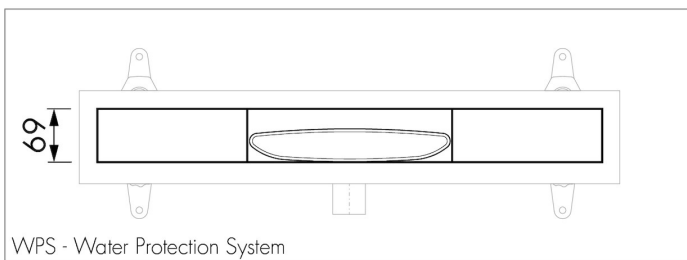

ARTICLE CODE

800 mm	MTAFDZ3PT 800 / EDM1 800-50		
900 mm	MTAFDZ3PT 900 / EDM1 900-50		
1000 mm	MTAFDZ3PT 1000 / EDM1 1000-50		
1200 mm	MTAFDZ3PT 1200 / EDM1 1200-50		

TECHNICAL DRAWINGS

Manufacturer

Easy Sanitary Solutions
Nijverheidsstraat 60 | 7575 BK Oldenzaal | The Netherlands
T. +31 (0)541 200 800 | F. +31 (0)541 200 899
info@esspost.com | www.easydrain.com

Contact

Easy Sanitary Solutions
Nijverheidsstraat 60 | 7575 BK Oldenzaal | The Netherlands
T. +31 (0)541 200 800 | F. +31 (0)541 200 899
sales@esspost.com | www.easydrain.com