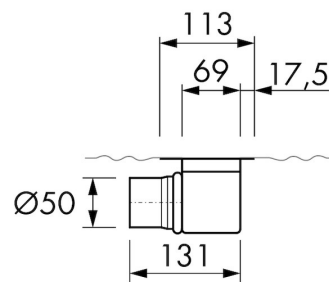

ARTICLE CODE

800 mm	MTAFDZ3PT 800 / EDM1 800-50		
900 mm	MTAFDZ3PT 900 / EDM1 900-50		
1000 mm	MTAFDZ3PT 1000 / EDM1 1000-50		
1200 mm	MTAFDZ3PT 1200 / EDM1 1200-50		

TECHNICAL DRAWINGS

Manufacturer

Easy Sanitary Solutions
Nijverheidsstraat 60 | 7575 BK Oldenzaal | The Netherlands
T. +31 (0)541 200 800 | F. +31 (0)541 200 899
info@esspost.com | www.easydrain.com

Contact

Easy Sanitary Solutions
Nijverheidsstraat 60 | 7575 BK Oldenzaal | The Netherlands
T. +31 (0)541 200 800 | F. +31 (0)541 200 899
sales@esspost.com | www.easydrain.com