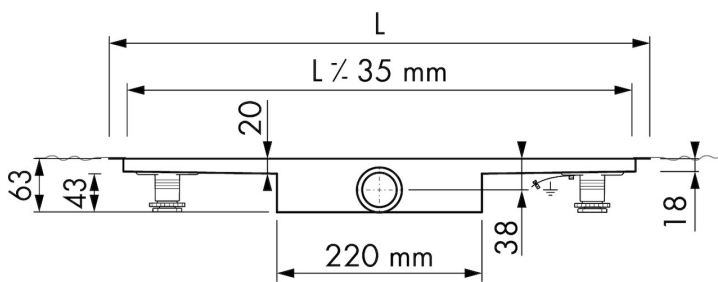

ARTICLE CODE

800 mm	MTAFDZ3PT 800 / EDM1 800-30		
900 mm	MTAFDZ3PT 900 / EDM1 900-30		
1000 mm	MTAFDZ3PT 1000 / EDM1 1000-30		
1200 mm	MTAFDZ3PT 1200 / EDM1 1200-30		

TECHNICAL DRAWINGS

Manufacturer

Easy Sanitary Solutions
Nijverheidsstraat 60 | 7575 BK Oldenzaal | The Netherlands
T. +31 (0)541 200 800 | F. +31 (0)541 200 899
info@esspost.com | www.easydrain.com

Contact

Easy Sanitary Solutions
Nijverheidsstraat 60 | 7575 BK Oldenzaal | The Netherlands
T. +31 (0)541 200 800 | F. +31 (0)541 200 899
sales@esspost.com | www.easydrain.com