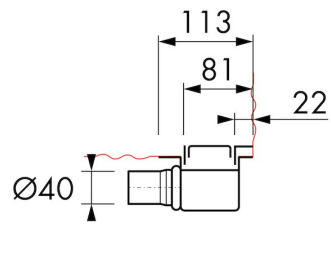

ARTICLE CODE

800 mm	MTAFDZ3PT 800 / EDM1 800-30		
900 mm	MTAFDZ3PT 900 / EDM1 900-30		
1000 mm	MTAFDZ3PT 1000 / EDM1 1000-30		
1200 mm	MTAFDZ3PT 1200 / EDM1 1200-30		

TECHNICAL DRAWINGS

Manufacturer

Easy Sanitary Solutions
Nijverheidsstraat 60 | 7575 BK Oldenzaal | The Netherlands
T. +31 (0)541 200 800 | F. +31 (0)541 200 899
info@esspost.com | www.easydrain.com

Contact

Easy Sanitary Solutions
Nijverheidsstraat 60 | 7575 BK Oldenzaal | The Netherlands
T. +31 (0)541 200 800 | F. +31 (0)541 200 899
sales@esspost.com | www.easydrain.com