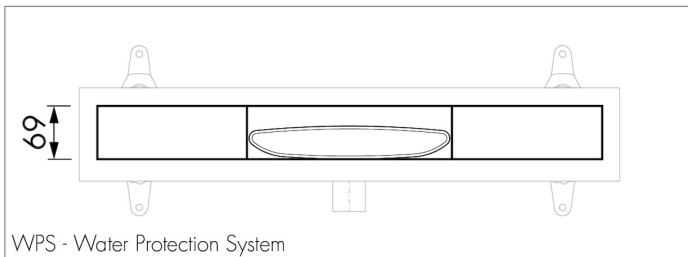

ARTICLE CODE

800 mm	MTAFDZ3PT 800 / EDM1 800-30		
900 mm	MTAFDZ3PT 900 / EDM1 900-30		
1000 mm	MTAFDZ3PT 1000 / EDM1 1000-30		
1200 mm	MTAFDZ3PT 1200 / EDM1 1200-30		

TECHNICAL DRAWINGS

Manufacturer

Easy Sanitary Solutions
Nijverheidsstraat 60 | 7575 BK Oldenzaal | The Netherlands
T. +31 (0)541 200 800 | F. +31 (0)541 200 899
info@esspost.com | www.easydrain.com

Contact

Easy Sanitary Solutions
Nijverheidsstraat 60 | 7575 BK Oldenzaal | The Netherlands
T. +31 (0)541 200 800 | F. +31 (0)541 200 899
sales@esspost.com | www.easydrain.com