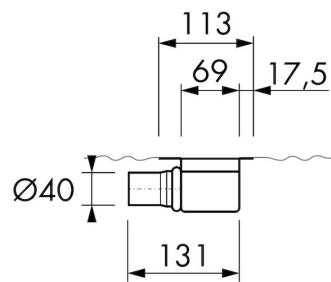

ARTICLE CODE

800 mm	MTAFDZ3PT 800 / EDM1 800-30		
900 mm	MTAFDZ3PT 900 / EDM1 900-30		
1000 mm	MTAFDZ3PT 1000 / EDM1 1000-30		
1200 mm	MTAFDZ3PT 1200 / EDM1 1200-30		

TECHNICAL DRAWINGS

Manufacturer

Easy Sanitary Solutions
Nijverheidsstraat 60 | 7575 BK Oldenzaal | The Netherlands
T. +31 (0)541 200 800 | F. +31 (0)541 200 899
info@esspost.com | www.easydrain.com

Contact

Easy Sanitary Solutions
Nijverheidsstraat 60 | 7575 BK Oldenzaal | The Netherlands
T. +31 (0)541 200 800 | F. +31 (0)541 200 899
sales@esspost.com | www.easydrain.com