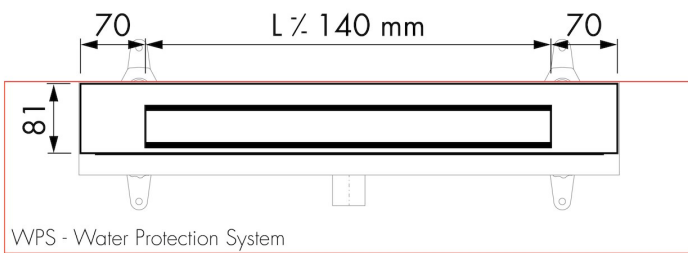

ARTICLE CODE

800 mm	MTAFDZ3PT 800 / EDM1 800-30		
900 mm	MTAFDZ3PT 900 / EDM1 900-30		
1000 mm	MTAFDZ3PT 1000 / EDM1 1000-30		
1200 mm	MTAFDZ3PT 1200 / EDM1 1200-30		

TECHNICAL DRAWINGS

Manufacturer

Easy Sanitary Solutions
Nijverheidsstraat 60 | 7575 BK Oldenzaal | The Netherlands
T. +31 (0)541 200 800 | F. +31 (0)541 200 899
info@esspost.com | www.easydrain.com

Contact

Easy Sanitary Solutions
Nijverheidsstraat 60 | 7575 BK Oldenzaal | The Netherlands
T. +31 (0)541 200 800 | F. +31 (0)541 200 899
sales@esspost.com | www.easydrain.com