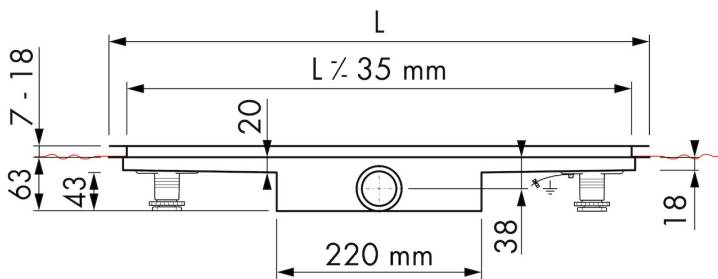

ARTICLE CODE

800 mm	MTAFDZ3PT 800 / EDM1 800-30		
900 mm	MTAFDZ3PT 900 / EDM1 900-30		
1000 mm	MTAFDZ3PT 1000 / EDM1 1000-30		
1200 mm	MTAFDZ3PT 1200 / EDM1 1200-30		

TECHNICAL DRAWINGS

Manufacturer

Easy Sanitary Solutions
Nijverheidsstraat 60 | 7575 BK Oldenzaal | The Netherlands
T. +31 (0)541 200 800 | F. +31 (0)541 200 899
info@esspost.com | www.easydrain.com

Contact

Easy Sanitary Solutions
Nijverheidsstraat 60 | 7575 BK Oldenzaal | The Netherlands
T. +31 (0)541 200 800 | F. +31 (0)541 200 899
sales@esspost.com | www.easydrain.com