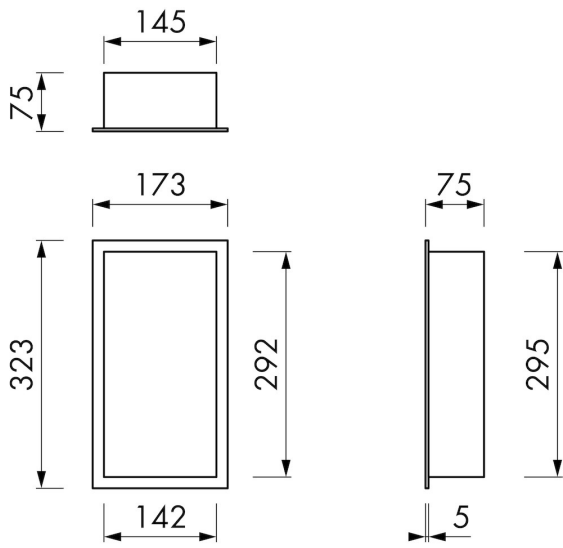

TECHNICAL DRAWINGS

Manufacturer

Easy Sanitary Solutions
Nijverheidsstraat 60 | 7575 BK Oldenzaal | The Netherlands
T. +31 (0)541 200 800 | F. +31 (0)541 200 899
info@esspost.com | www.easydrain.com

Contact

Easy Sanitary Solutions
Nijverheidsstraat 60 | 7575 BK Oldenzaal | The Netherlands
T. +31 (0)541 200 800 | F. +31 (0)541 200 899
sales@esspost.com | www.easydrain.com