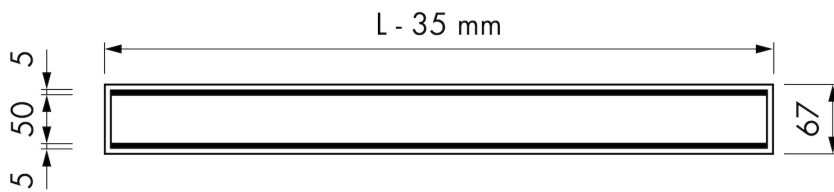

ARTICLE CODE

500 mm	EDM1TAFLZ500-30		
600 mm	EDM1TAFLZ600-30		
700 mm	EDM1TAFLZ700-30		
800 mm	EDM1TAFLZ800-30		
900 mm	EDM1TAFLZ900-30		
1000 mm	EDM1TAFLZ1000-30		
1100 mm	EDM1TAFLZ1100-30		
1200 mm	EDM1TAFLZ1200-30		

TECHNICAL DRAWINGS

Manufacturer

Easy Sanitary Solutions
Nijverheidsstraat 60 | 7575 BK Oldenzaal | The Netherlands
T. +31 (0)541 200 800 | F. +31 (0)541 200 899
info@esspost.com | www.easydrain.com

Contact

Easy Sanitary Solutions
Nijverheidsstraat 60 | 7575 BK Oldenzaal | The Netherlands
T. +31 (0)541 200 800 | F. +31 (0)541 200 899
sales@esspost.com | www.easydrain.com