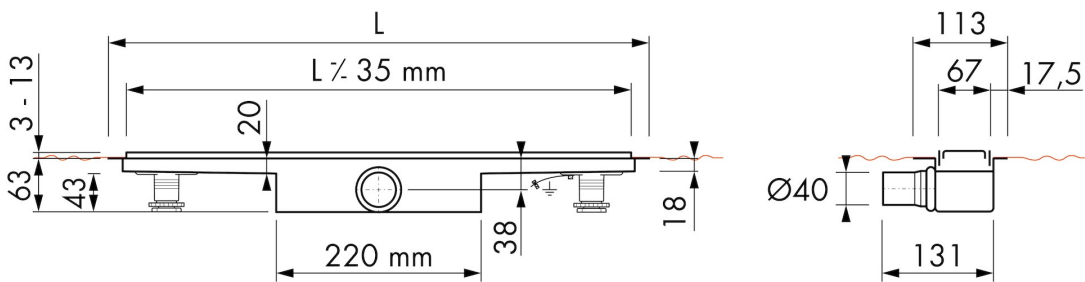

ARTICLE CODE

500 mm	EDM1TAFLZ500-30		
600 mm	EDM1TAFLZ600-30		
700 mm	EDM1TAFLZ700-30		
800 mm	EDM1TAFLZ800-30		
900 mm	EDM1TAFLZ900-30		
1000 mm	EDM1TAFLZ1000-30		
1100 mm	EDM1TAFLZ1100-30		
1200 mm	EDM1TAFLZ1200-30		

TECHNICAL DRAWINGS

Manufacturer

Easy Sanitary Solutions
Nijverheidsstraat 60 | 7575 BK Oldenzaal | The Netherlands
T. +31 (0)541 200 800 | F. +31 (0)541 200 899
info@esspost.com | www.easydrain.com

Contact

Easy Sanitary Solutions
Nijverheidsstraat 60 | 7575 BK Oldenzaal | The Netherlands
T. +31 (0)541 200 800 | F. +31 (0)541 200 899
sales@esspost.com | www.easydrain.com