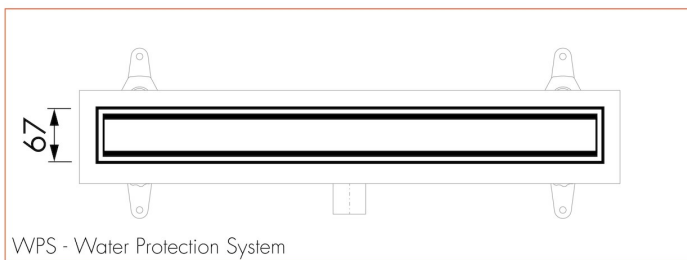

ARTICLE CODE

500 mm	EDM1TAFLZ500-30		
600 mm	EDM1TAFLZ600-30		
700 mm	EDM1TAFLZ700-30		
800 mm	EDM1TAFLZ800-30		
900 mm	EDM1TAFLZ900-30		
1000 mm	EDM1TAFLZ1000-30		
1100 mm	EDM1TAFLZ1100-30		
1200 mm	EDM1TAFLZ1200-30		

TECHNICAL DRAWINGS

Manufacturer

Easy Sanitary Solutions
Nijverheidsstraat 60 | 7575 BK Oldenzaal | The Netherlands
T. +31 (0)541 200 800 | F. +31 (0)541 200 899
info@esspost.com | www.easydrain.com

Contact

Easy Sanitary Solutions
Nijverheidsstraat 60 | 7575 BK Oldenzaal | The Netherlands
T. +31 (0)541 200 800 | F. +31 (0)541 200 899
sales@esspost.com | www.easydrain.com