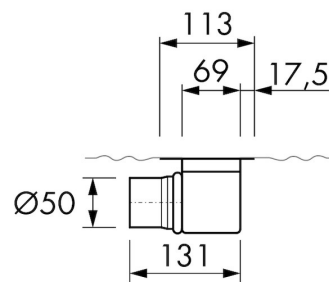

DESIGN

Grate finish	Green glass
Grate pattern	Zero / Closed
Grate width (mm)	46
Grate tile insert (mm)	N.A.
Adjustable grate	No
Frame type	TAF (Tile Adjustable Frame)
TAF Frame material	Stainless steel (304)
Design frame finish	Chrome-plated stainless steel
Frame width (mm)	81
Wheelchair accessible	No
Extension set available	No

ARTICLE CODE

800 mm	MTAFDZ3PGG 800 / EDM1 800-50		
900 mm	MTAFDZ3PGG 900 / EDM1 900-50		
1000 mm	MTAFDZ3PGG 1000 / EDM1 1000-50		
1200 mm	MTAFDZ3PGG 1200 / EDM1 1200-50		

TECHNICAL DRAWINGS

Manufacturer

Easy Sanitary Solutions
 Nijverheidsstraat 60 | 7575 BK Oldenzaal | The Netherlands
 T. +31 (0)541 200 800 | F. +31 (0)541 200 899
 info@esspost.com | www.easydrain.com