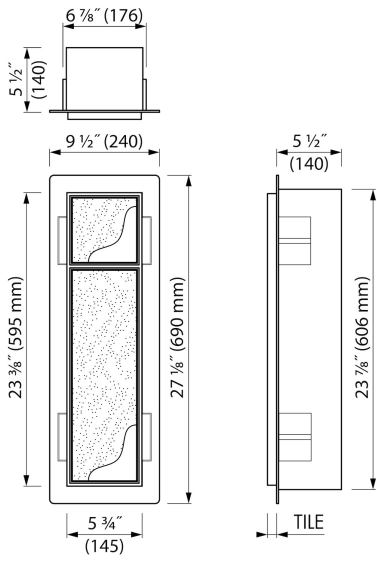

TECHNICAL DRAWINGS

Manufacturer

Easy Sanitary Solutions
Nijverheidsstraat 60 | 7575 BK Oldenzaal | The Netherlands
T. +31 (0)541 200 800 | F. +31 (0)541 200 899
info@esspost.com | www.easydrain.com

Contact

Easy Sanitary Solutions
Nijverheidsstraat 60 | 7575 BK Oldenzaal | The Netherlands
T. +31 (0)541 200 800 | F. +31 (0)541 200 899
sales@esspost.com | www.easydrain.com