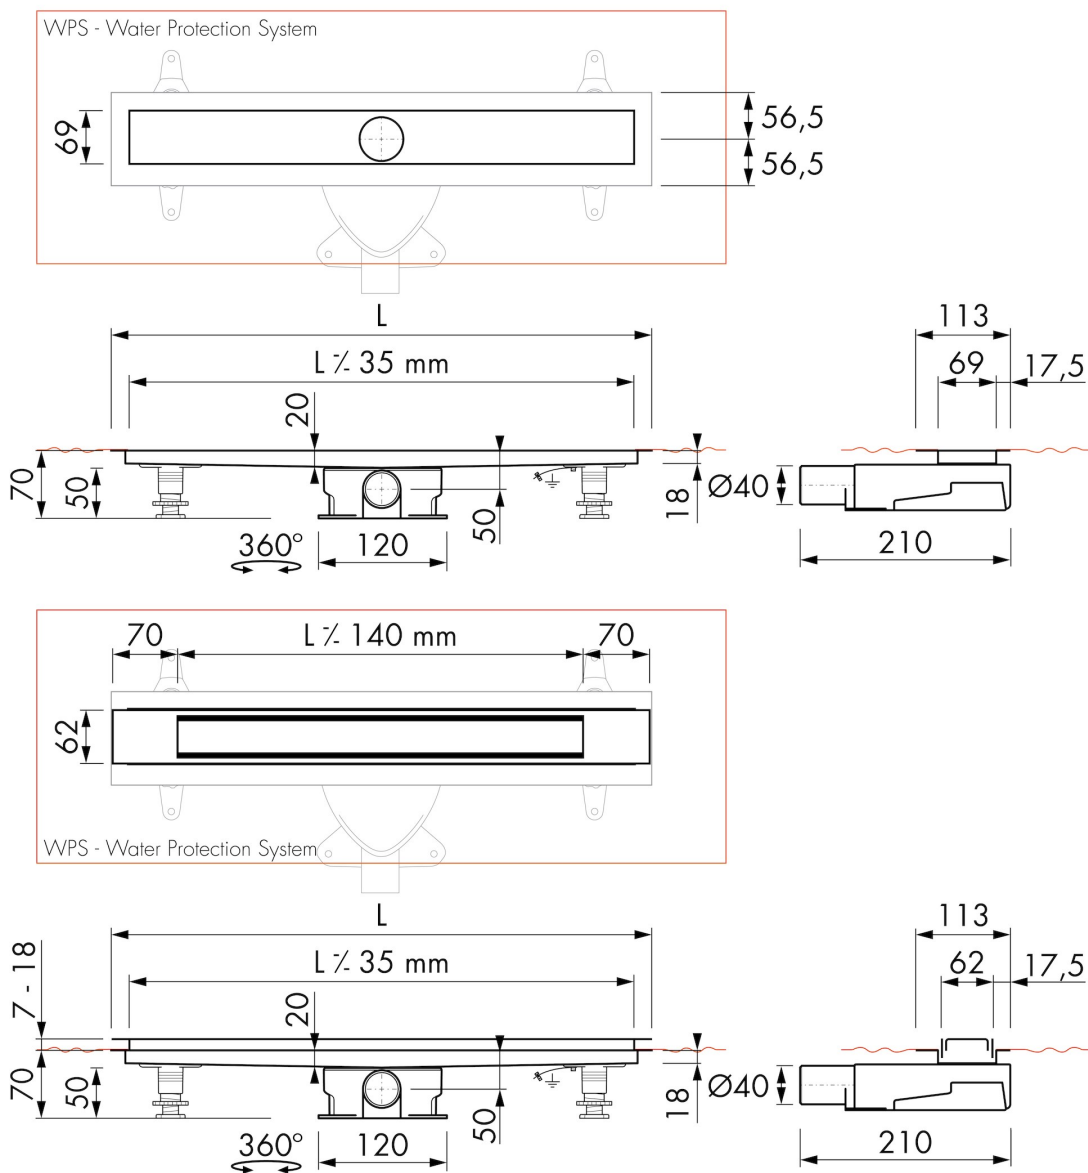

GENERAL

Serie	Modulo Design Z-2
Name	Modulo Design Z-2
Model	Rectangular shower drain
Length (mm)	800, 900, 1000, 1200
Product type	Complete
Application	New construction, Renovation
Certification	DIN 18534

DRAINAGE

Max. drainage capacity entrance (l/min)	28
Max. drainage capacity wall (l/min)	33
Max. drainage capacity (l/min)	33

BUILT-IN SET

Pre-assembled sealing membrane	Included
Siphon features	Cleanable, Pivotal & adjustable, Height adjustable
Water seal height (mm)	28
Outlet	Horizontal (Vertical outlet optional)
Material siphon	ABS

DESIGN

Grate finish	Chrome-plated stainless steel
Grate pattern	Zero / Closed
Grate width (mm)	46
Grate tile insert (mm)	N.A.
Adjustable grate	No
Frame type	TAF (Tile Adjustable Frame)
TAF Frame material	Stainless steel (304)
Design frame finish	Brushed stainless steel
Frame width (mm)	62
Wheelchair accessible	Yes
Extension set available	No

ARTICLE CODE

800 mm	MTAFDZ2MZP 800 / EDM2 800-35		
900 mm	MTAFDZ2MZP 900 / EDM2 900-35		
1000 mm	MTAFDZ2MZP 1000 / EDM2 1000-35		
1200 mm	MTAFDZ2MZP 1200 / EDM2 1200-35		

TECHNICAL DRAWINGS

Manufacturer

Easy Sanitary Solutions
 Nijverheidsstraat 60 | 7575 BK Oldenzaal | The Netherlands
 T. +31 (0)541 200 800 | F. +31 (0)541 200 899
 info@esspost.com | www.easydrain.com