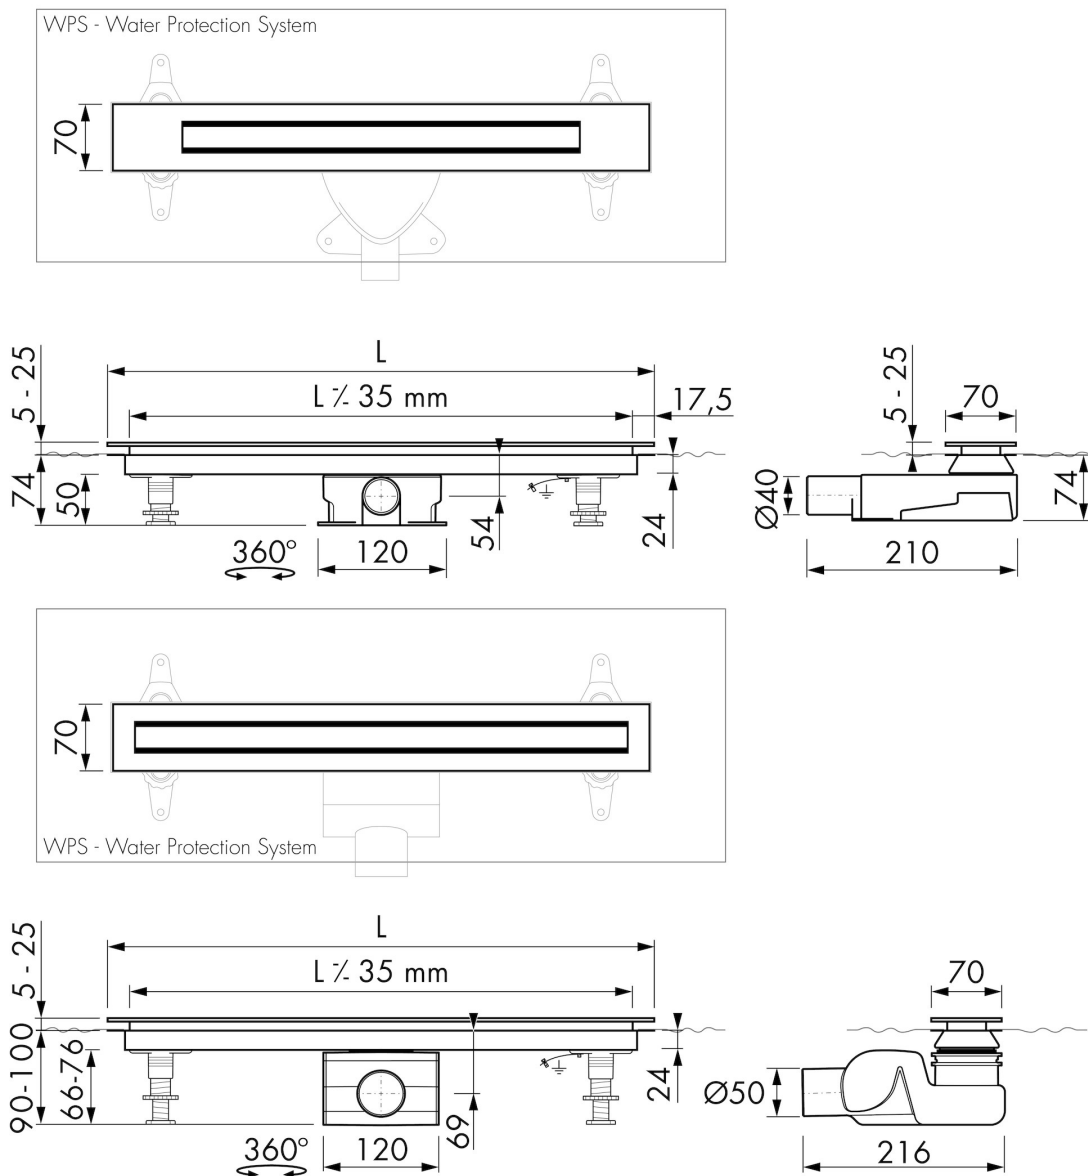

FEATURES

- Available lengths - 500 - 2000 mm
- Water Protection System - 10-year warranty
- Tile Adjustable Frame - Height adjustable 5 - 25 mm
- Drainage capacity - according to EN 1253
- Siphon - Easy to clean
- Supplied as - Complete set

DRAINAGE

Max. drainage capacity entrance (l/min)	33
Max. drainage capacity wall (l/min)	41
Max. drainage capacity (l/min)	41

BUILT-IN SET

Pre-assembled sealing membrane	Included
Siphon features	Cleanable, Pivotal & adjustable, Height adjustable
Water seal height (mm)	50
Outlet	Horizontal (Vertical outlet optional)
Material siphon	Polypropylene (PP)

DESIGN

Grate finish	Brushed stainless steel
Grate pattern	Zero / Closed
Grate width (mm)	20
Grate tile insert (mm)	N.A.
Adjustable grate	No
Frame type	TAF (Tile Adjustable Frame)
TAF Frame material	Stainless steel (304)
Design frame finish	N.A.
Frame width (mm)	70
Wheelchair accessible	Yes
Extension set available	No

ARTICLE CODE

800 mm	XS-Z4M-M-800 / XS-ROH-800		
900 mm	XS-Z4M-M-900 / XS-ROH-900		
1000 mm	XS-Z4M-M-1000 / XS-ROH-1000		
1100 mm	XS-Z4M-M-1100 / XS-ROH-1100		
1200 mm	XS-Z4M-M-1200 / XS-ROH-1200		

TECHNICAL DRAWINGS