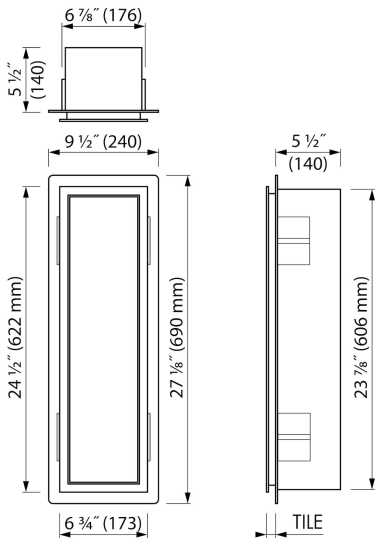

TECHNICAL DRAWINGS

Manufacturer

Easy Sanitary Solutions
Nijverheidsstraat 60 | 7575 BK Oldenzaal | The Netherlands
T. +31 (0)541 200 800 | F. +31 (0)541 200 899
info@esspost.com | www.easydrain.com

Contact

Easy Sanitary Solutions
Nijverheidsstraat 60 | 7575 BK Oldenzaal | The Netherlands
T. +31 (0)541 200 800 | F. +31 (0)541 200 899
sales@esspost.com | www.easydrain.com