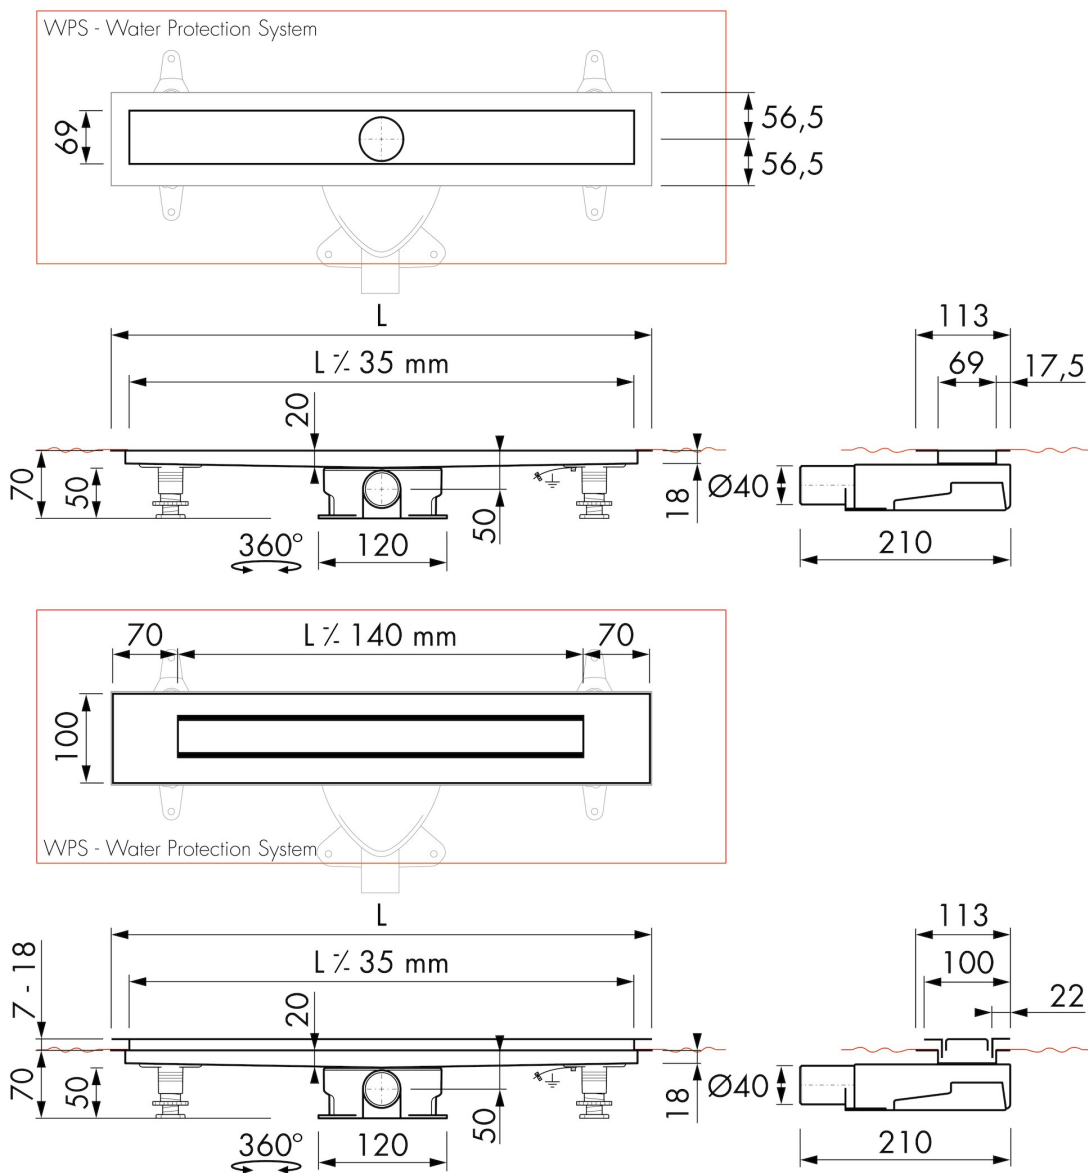

GENERAL

Serie	Modulo Design Z-4
Name	Modulo Design Z-4
Model	Rectangular shower drain
Length (mm)	800, 900, 1000, 1200
Product type	Complete
Application	New construction, Renovation
Certification	DIN 18534

DRAINAGE

Max. drainage capacity entrance (l/min)	28
Max. drainage capacity wall (l/min)	33
Max. drainage capacity (l/min)	33

BUILT-IN SET

Pre-assembled sealing membrane	Included
Siphon features	Cleanable, Pivotal & adjustable, Height adjustable
Water seal height (mm)	28
Outlet	Horizontal (Vertical outlet optional)
Material siphon	ABS

DESIGN

Grate finish	Chrome-plated stainless steel
Grate pattern	Zero / Closed
Grate width (mm)	46
Grate tile insert (mm)	N.A.
Adjustable grate	No
Frame type	TAF (Tile Adjustable Frame)
TAF Frame material	Stainless steel (304)
Design frame finish	Brushed stainless steel
Frame width (mm)	100
Wheelchair accessible	Yes
Extension set available	No

ARTICLE CODE

800 mm	MTAFDZ4MZP 800 / EDM2 800-35		
900 mm	MTAFDZ4MZP 900 / EDM2 900-35		
1000 mm	MTAFDZ4MZP 1000 / EDM2 1000-35		
1200 mm	MTAFDZ4MZP 1200 / EDM2 1200-35		

TECHNICAL DRAWINGS

Manufacturer

Easy Sanitary Solutions
 Nijverheidsstraat 60 | 7575 BK Oldenzaal | The Netherlands
 T. +31 (0)541 200 800 | F. +31 (0)541 200 899
 info@esspost.com | www.easydrain.com