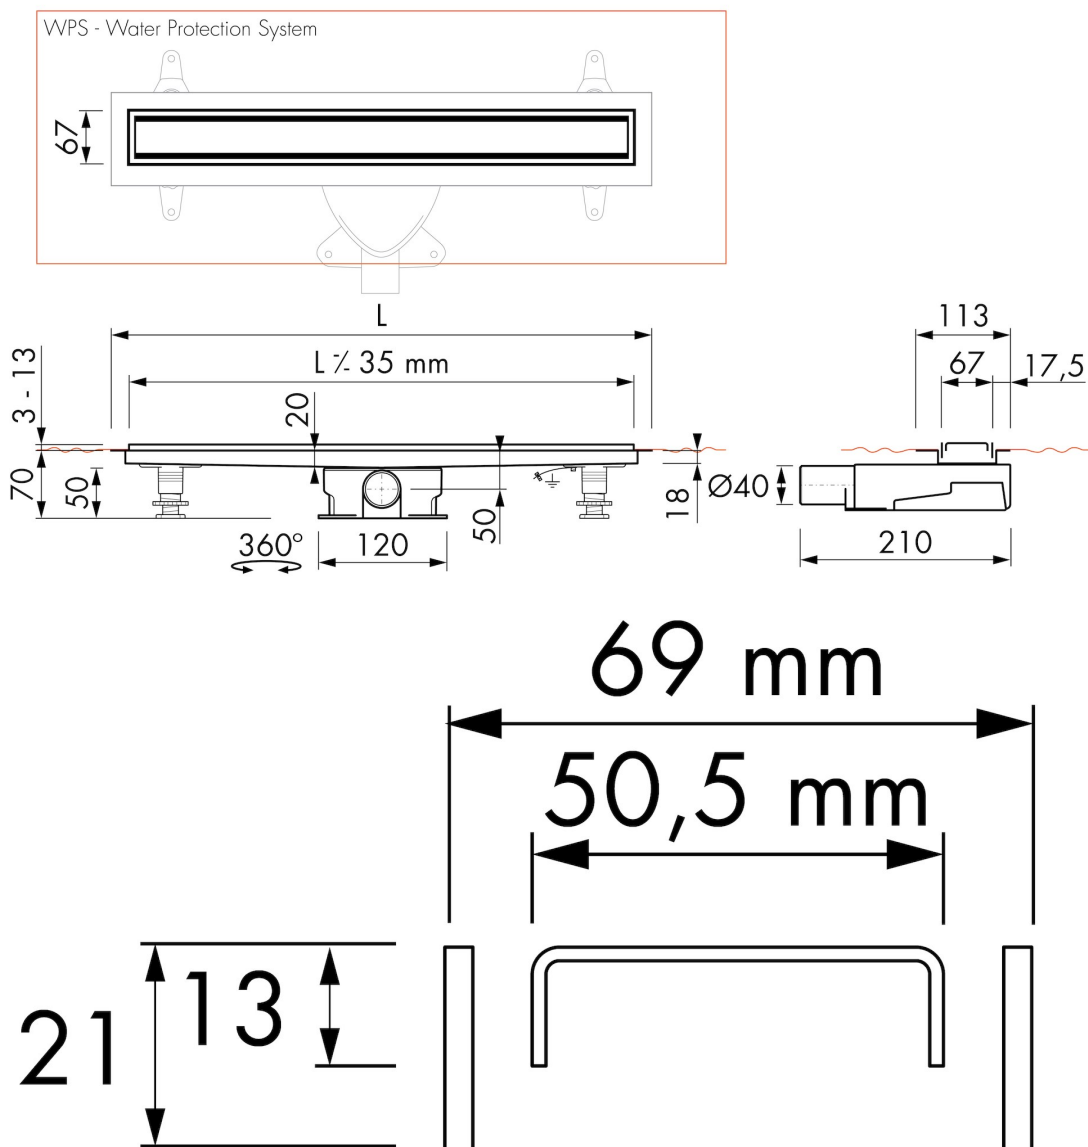

ARTICLE CODE

500 mm	MTAFLAAG-500-Z+ / EDM2 500-35		
600 mm	MTAFLAAG-600-Z+ / EDM2 600-35		
700 mm	MTAFLAAG-700-Z+ / EDM2 700-35		
800 mm	MTAFLAAG-800-Z+ / EDM2 800-35		
900 mm	MTAFLAAG-900-Z+ / EDM2 900-35		
1000 mm	MTAFLAAG-1000-Z+ / EDM2 1000-35		
1100 mm	MTAFLAAG-1100-Z+ / EDM2 1100-35		
1200 mm	MTAFLAAG-1200-Z+ / EDM2 1200-35		

TECHNICAL DRAWINGS

Manufacturer

Easy Sanitary Solutions
Nijverheidsstraat 60 | 7575 BK Oldenzaal | The Netherlands
T. +31 (0)541 200 800 | F. +31 (0)541 200 899
info@esspost.com | www.easydrain.com

Contact

Easy Sanitary Solutions
Nijverheidsstraat 60 | 7575 BK Oldenzaal | The Netherlands
T. +31 (0)541 200 800 | F. +31 (0)541 200 899
sales@esspost.com | www.easydrain.com