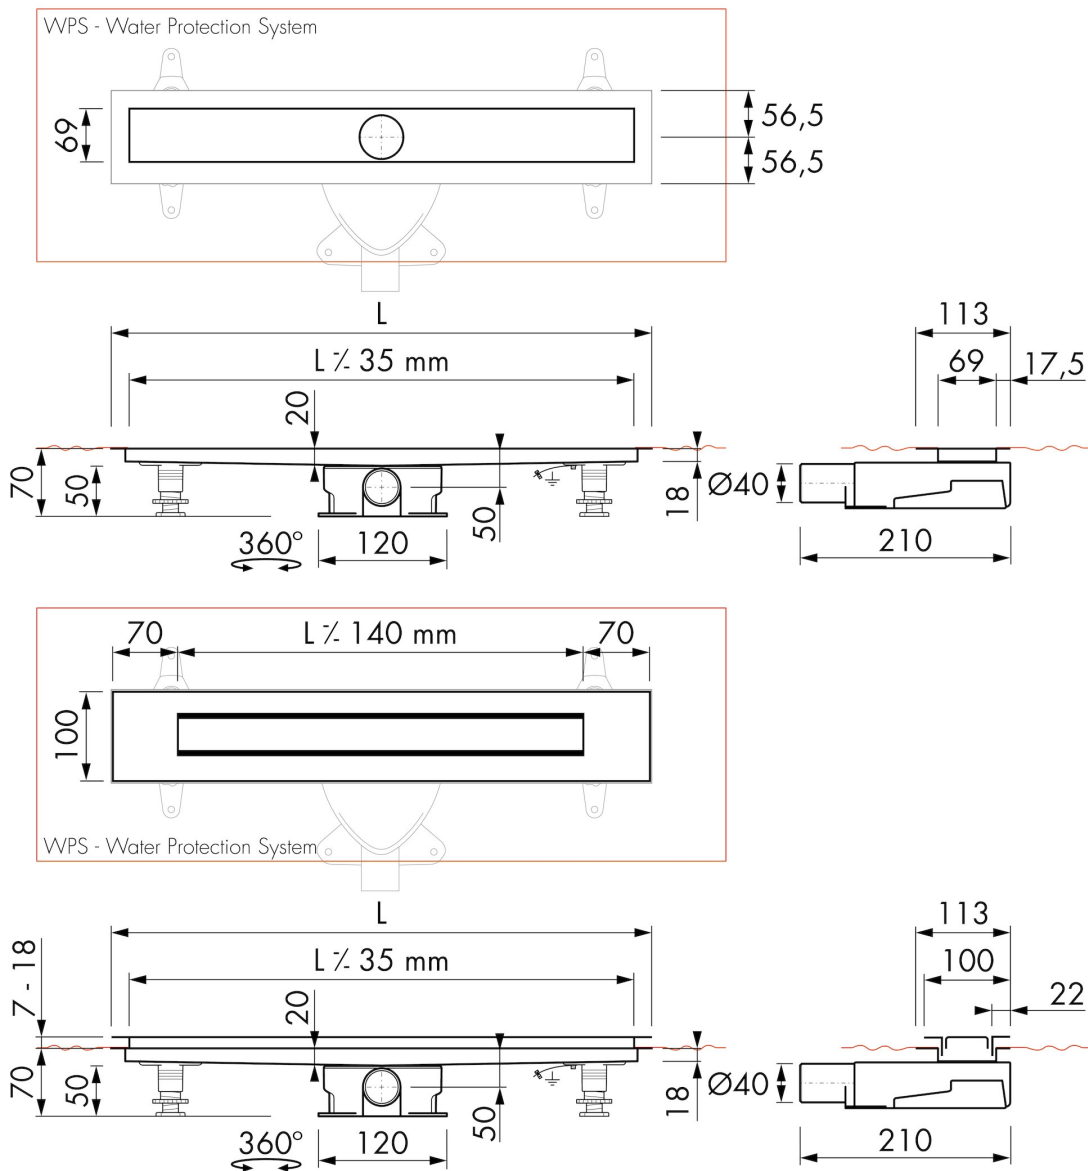

GENERAL

Serie	Modulo Design Z-4
Name	Modulo Design Z-4
Model	Rectangular shower drain
Length (mm)	800, 900, 1000, 1200
Product type	Complete
Application	New construction, Renovation
Certification	DIN 18534

DRAINAGE

Max. drainage capacity entrance (l/min)	28
Max. drainage capacity wall (l/min)	33
Max. drainage capacity (l/min)	33

BUILT-IN SET

Pre-assembled sealing membrane	Included
Siphon features	Cleanable, Pivotal & adjustable, Height adjustable
Water seal height (mm)	28
Outlet	Horizontal (Vertical outlet optional)
Material siphon	ABS

DESIGN

Grate finish	Chrome-plated stainless steel
Grate pattern	Zero / Closed
Grate width (mm)	46
Grate tile insert (mm)	N.A.
Adjustable grate	No
Frame type	TAF (Tile Adjustable Frame)
TAF Frame material	Stainless steel (304)
Design frame finish	Chrome-plated stainless steel
Frame width (mm)	100
Wheelchair accessible	Yes
Extension set available	No

ARTICLE CODE

800 mm	MTAFDZ4PZP 800 / EDM2 800-35		
900 mm	MTAFDZ4PZP 900 / EDM2 900-35		
1000 mm	MTAFDZ4PZP 1000 / EDM2 1000-35		
1200 mm	MTAFDZ4PZP 1200 / EDM2 1200-35		

TECHNICAL DRAWINGS

Manufacturer

Easy Sanitary Solutions
 Nijverheidsstraat 60 | 7575 BK Oldenzaal | The Netherlands
 T. +31 (0)541 200 800 | F. +31 (0)541 200 899
 info@esspost.com | www.easydrain.com